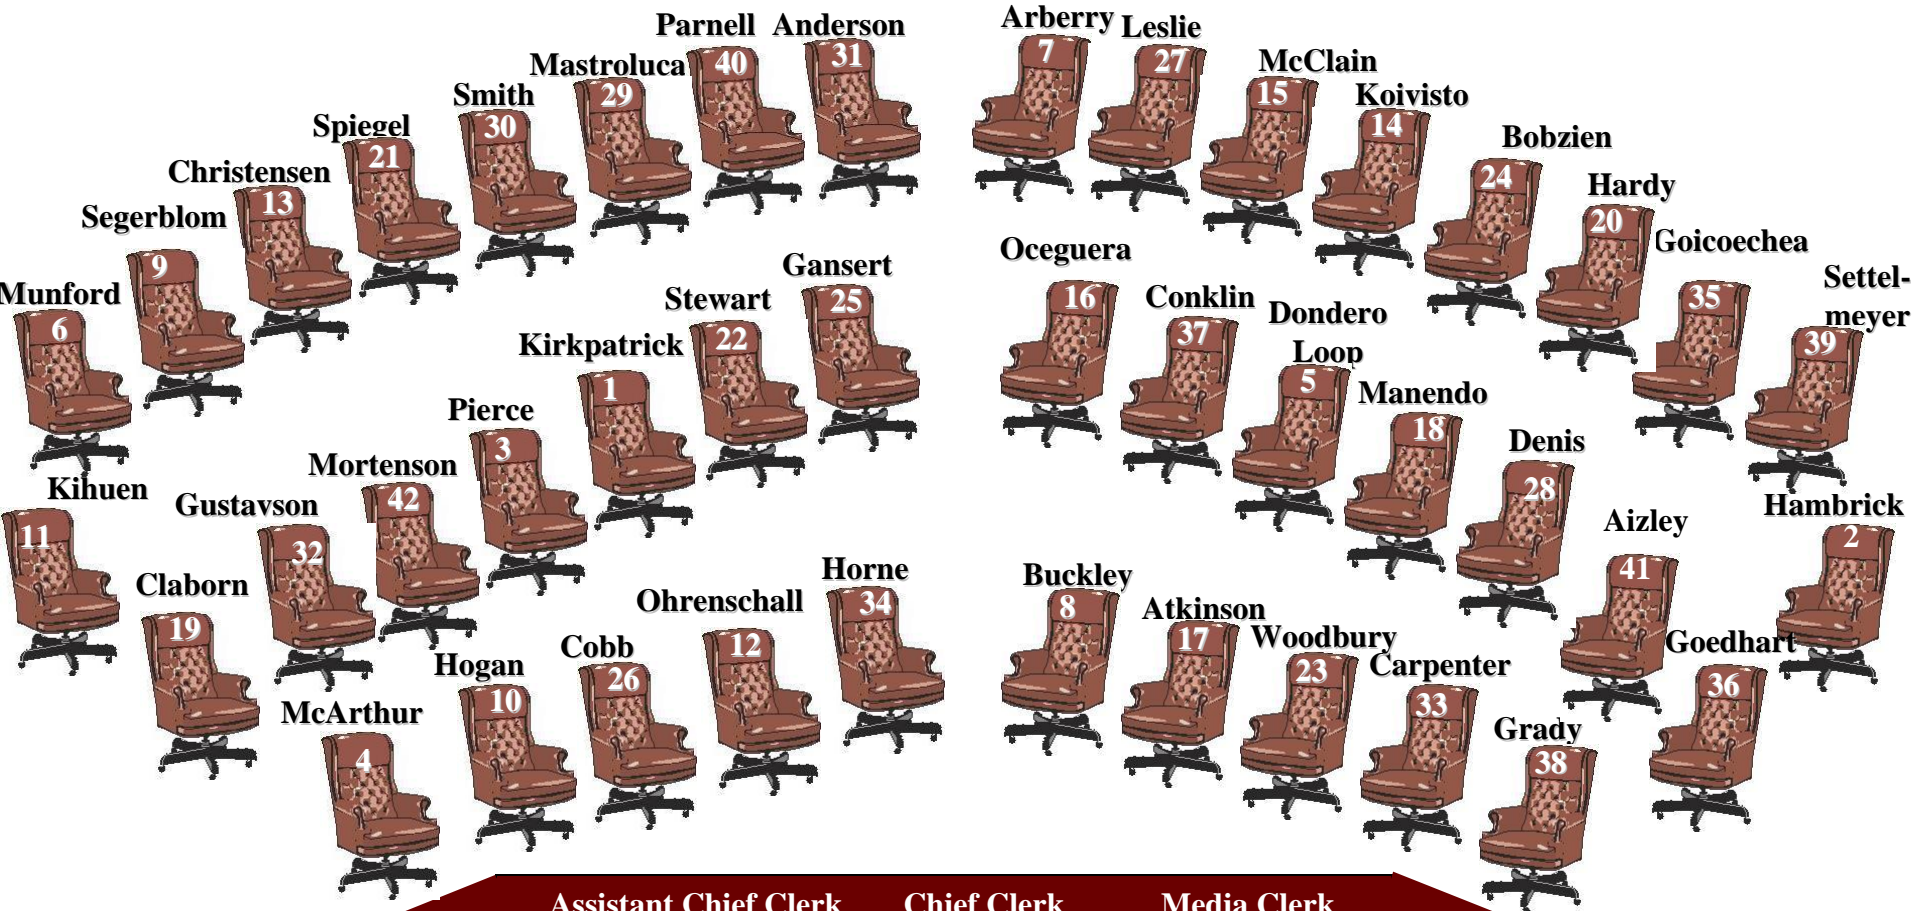

2009 Assembly Chamber Seating Chart

Assistant Chief Clerk
Diane Keetch

Chief Clerk
Susan Furlong Reil

Media Clerk
Jason Hataway

Journal Clerk
Matthew Baker

Document Clerk
Jeanne Douglass

Recording Clerk
Christie Peters

Speaker
Barbara Buckley