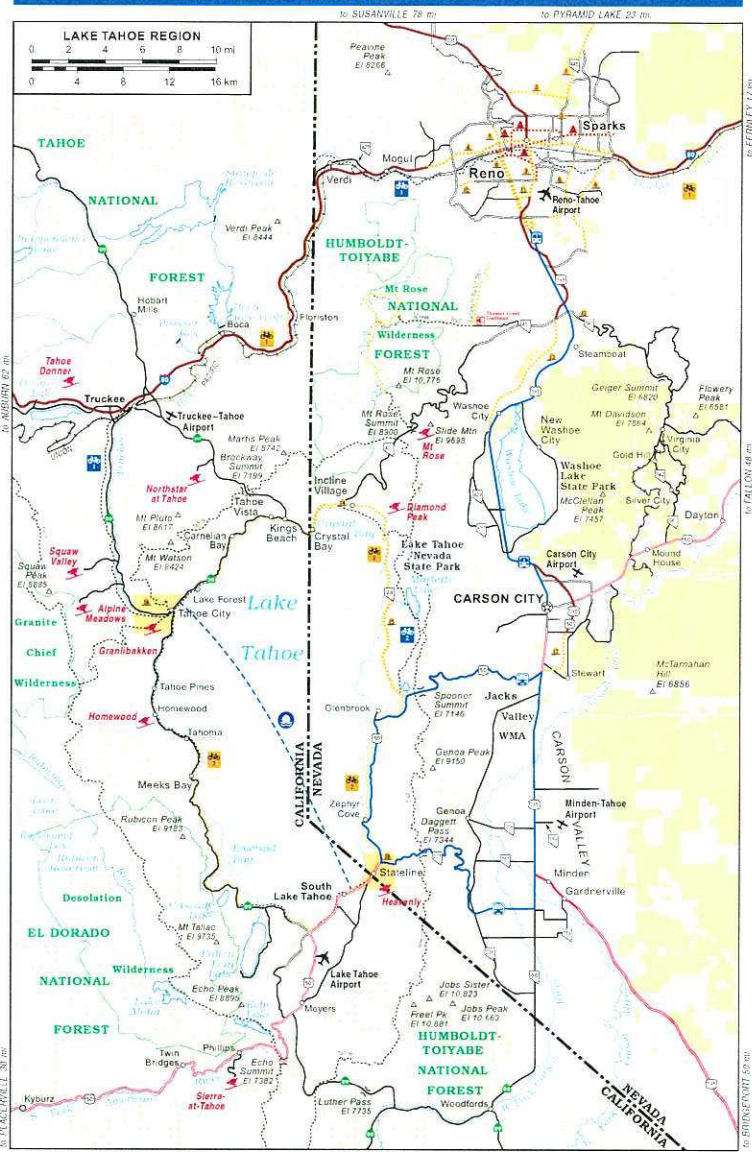

Connecting Northern Nevada's Future