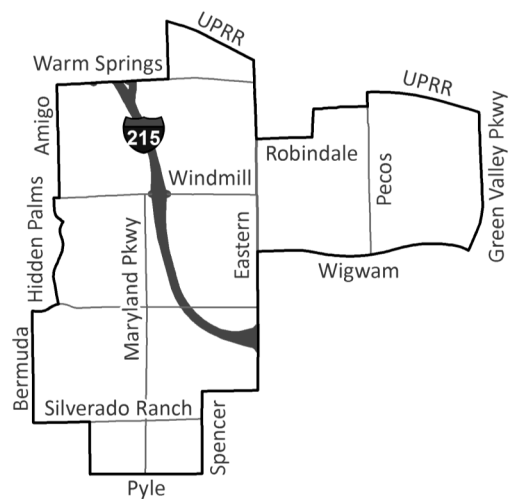

Interim Finance Committee: 2013

Assembly Committees:

Education (2013)

Health and Human Services (2013)

Ways and Means (2013)

(Revised November 2014)