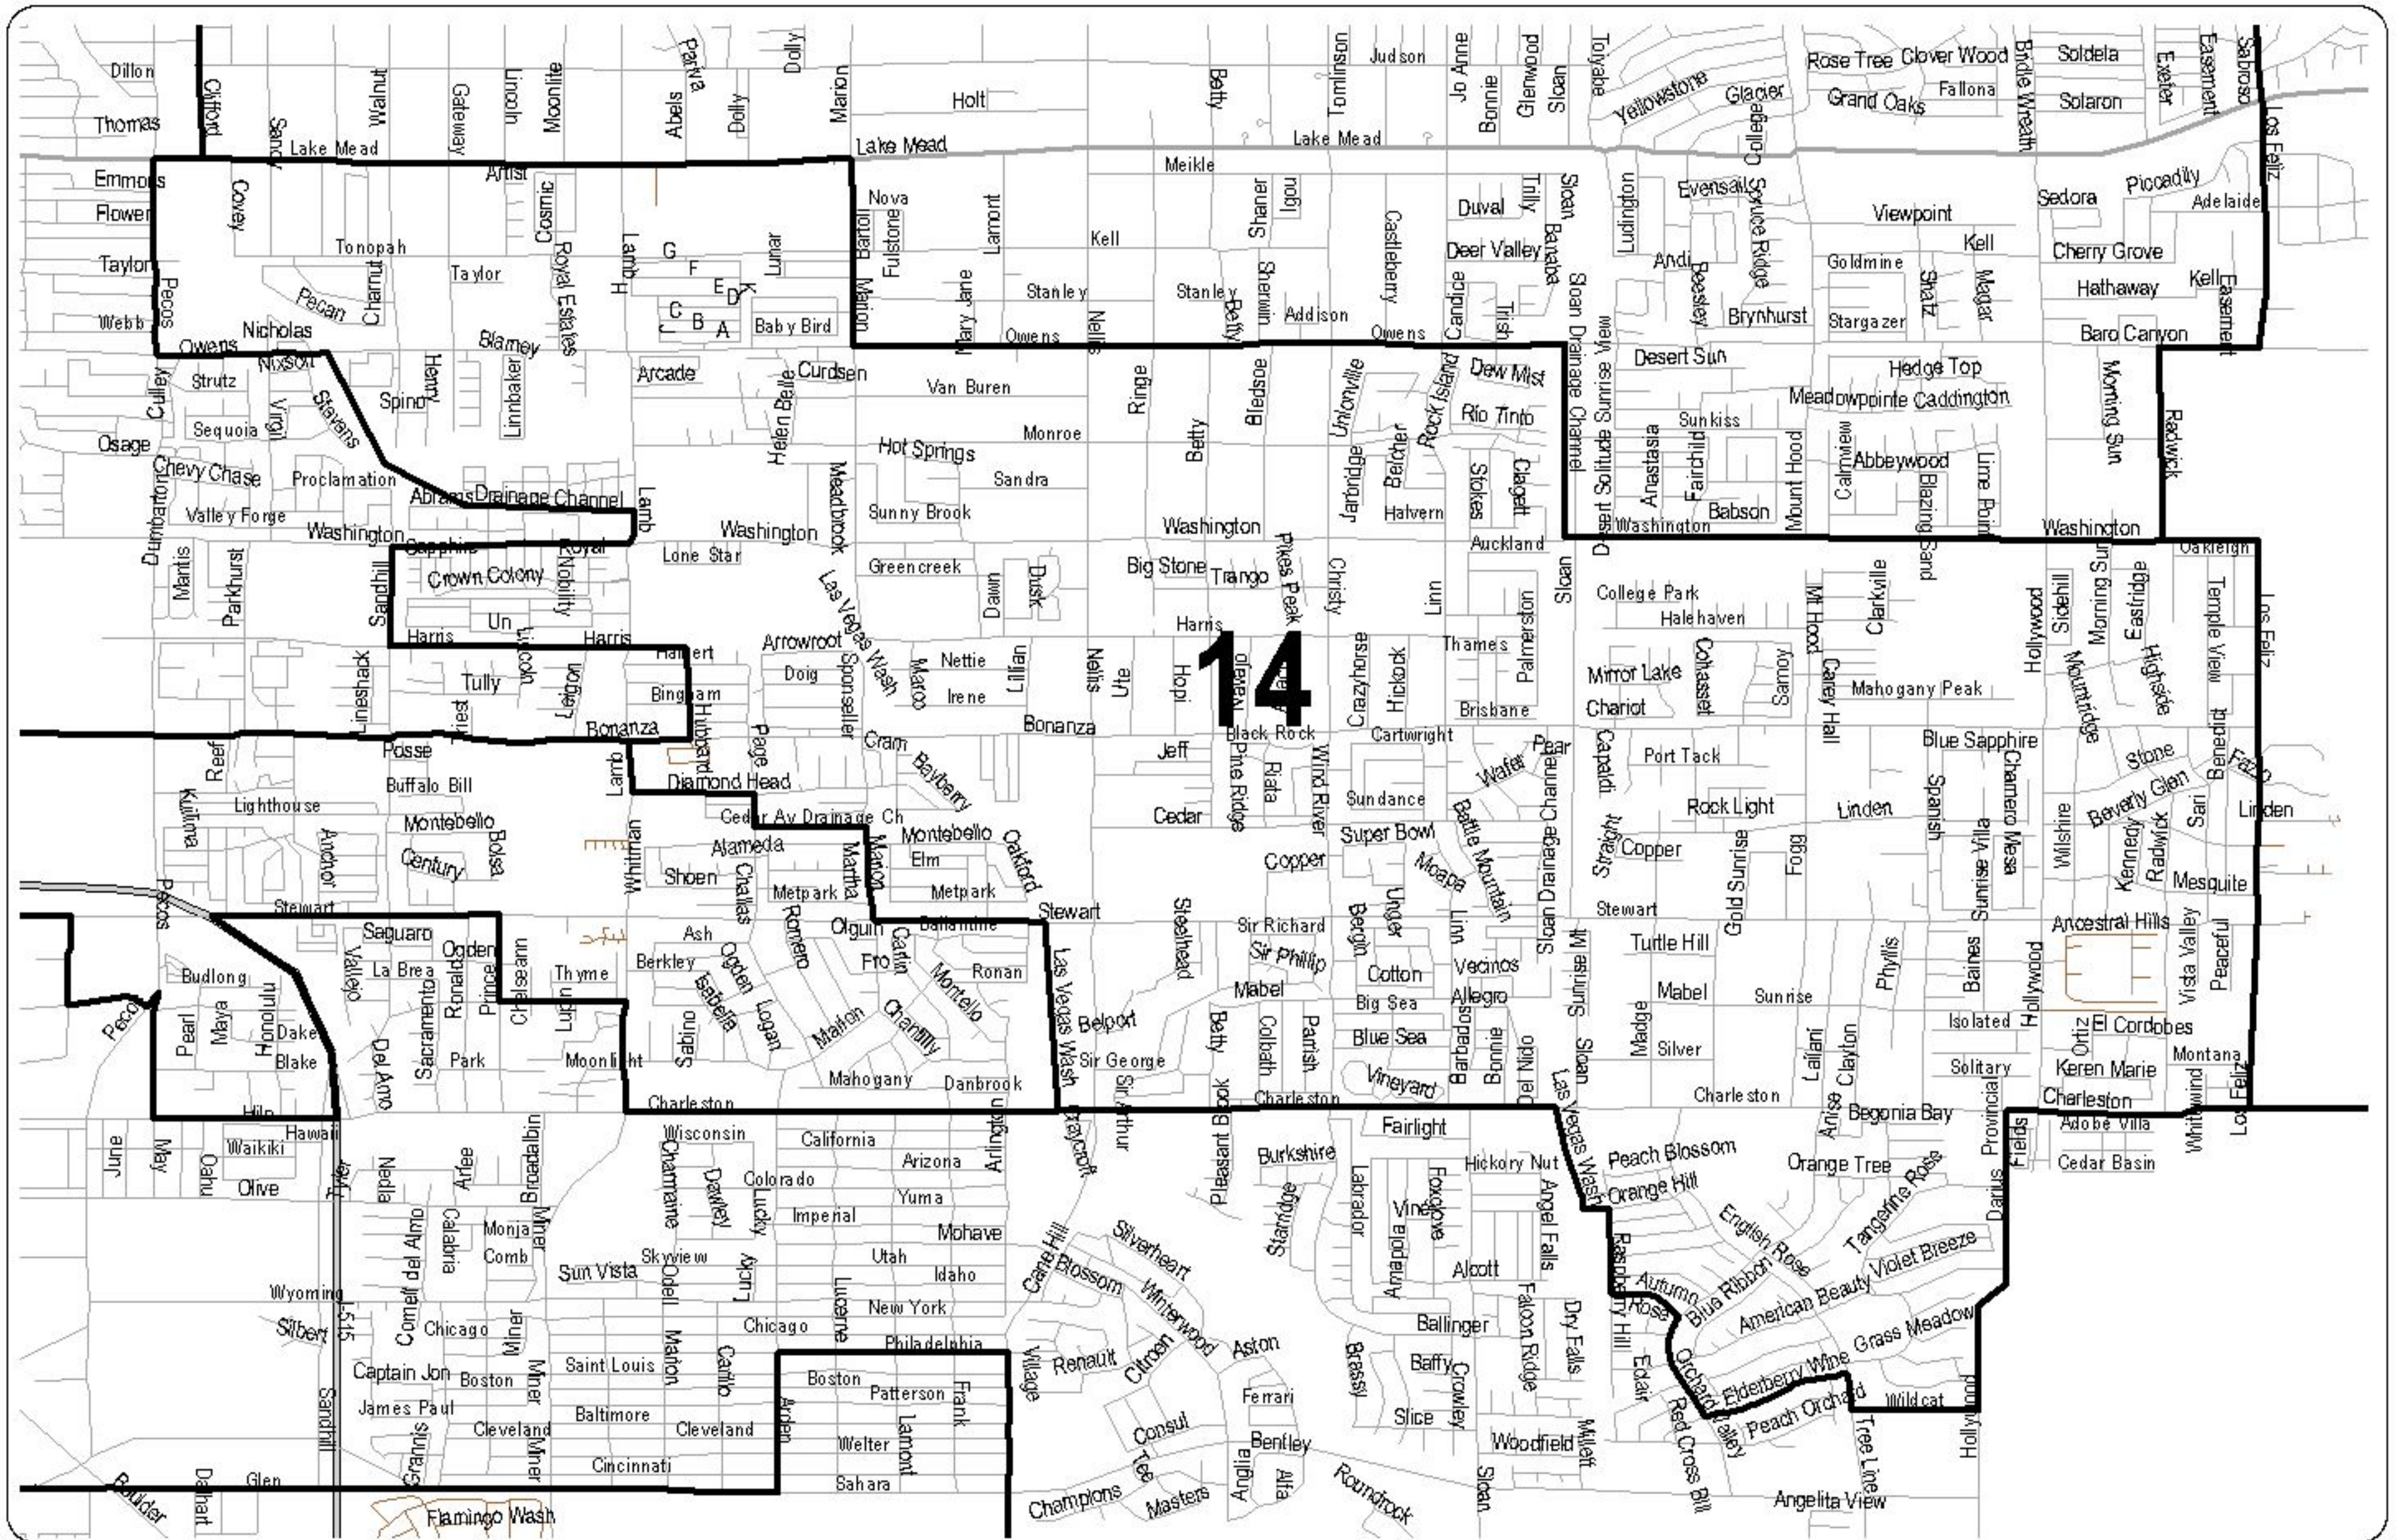

# Nevada State Assembly District 14

0 0.5 1 1.5 2 Miles

Districts are effective on October 1, 2023.