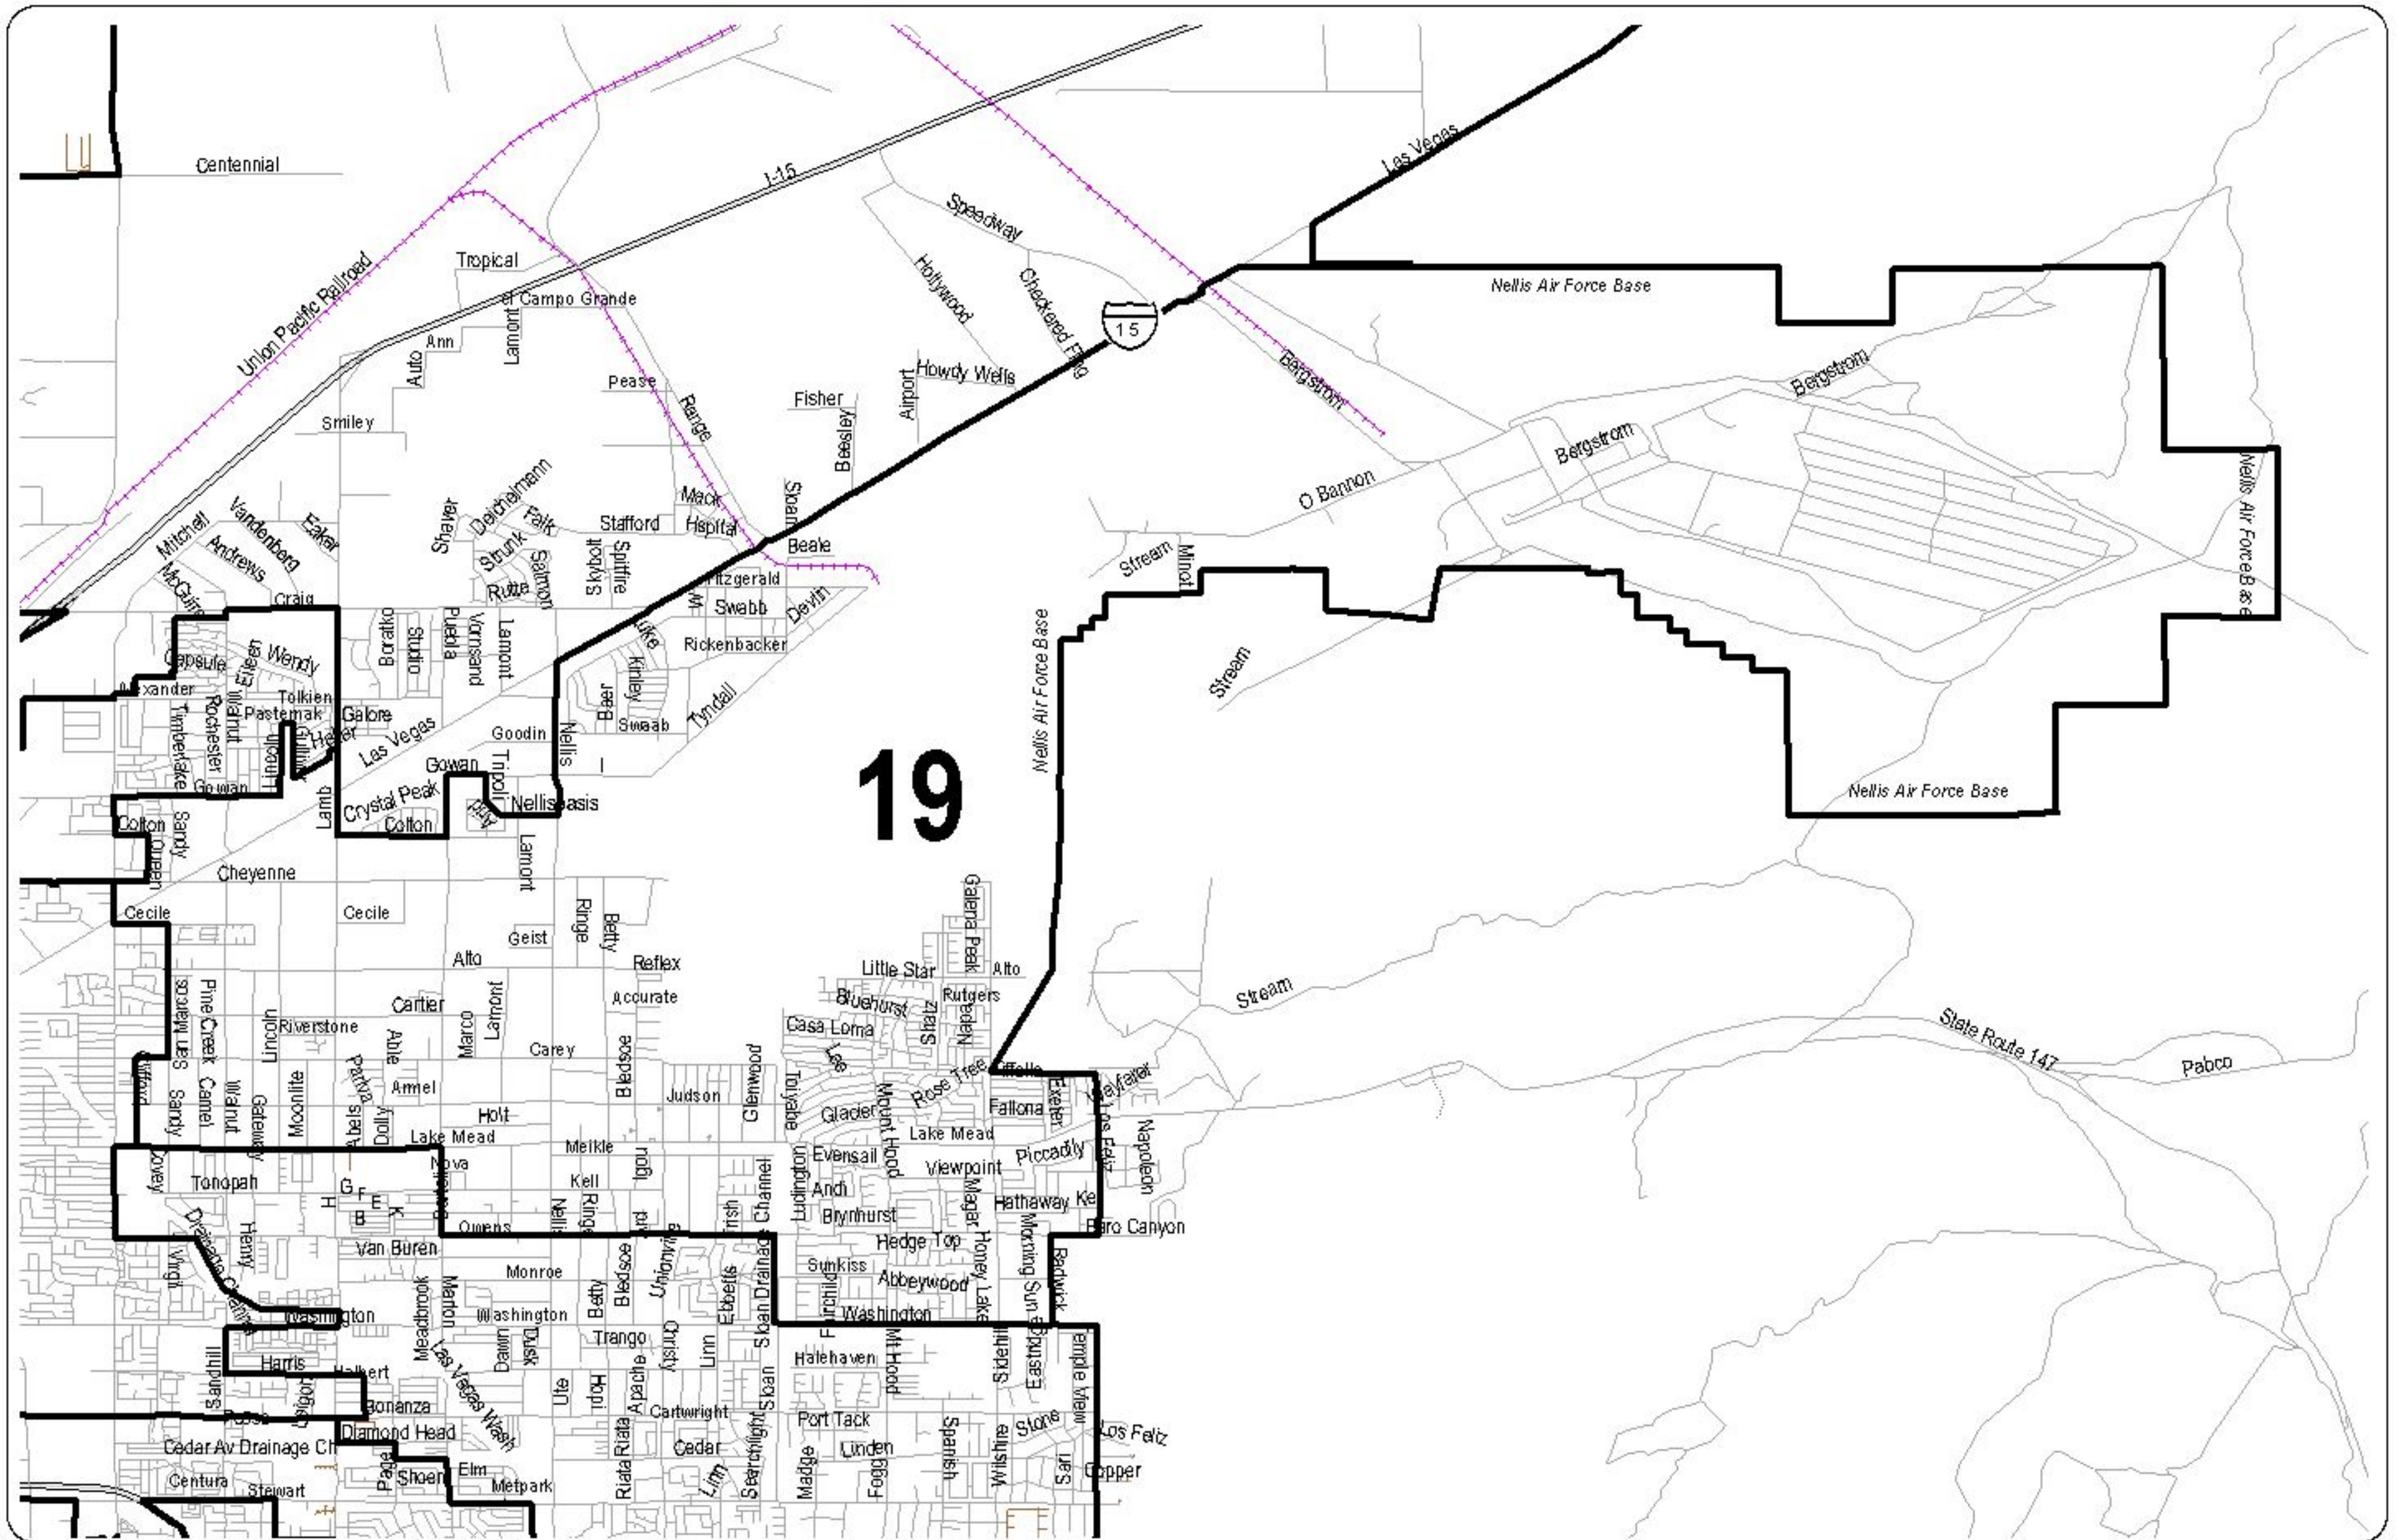

Nevada State Assembly District 19

Districts are effective on October 1, 2013.