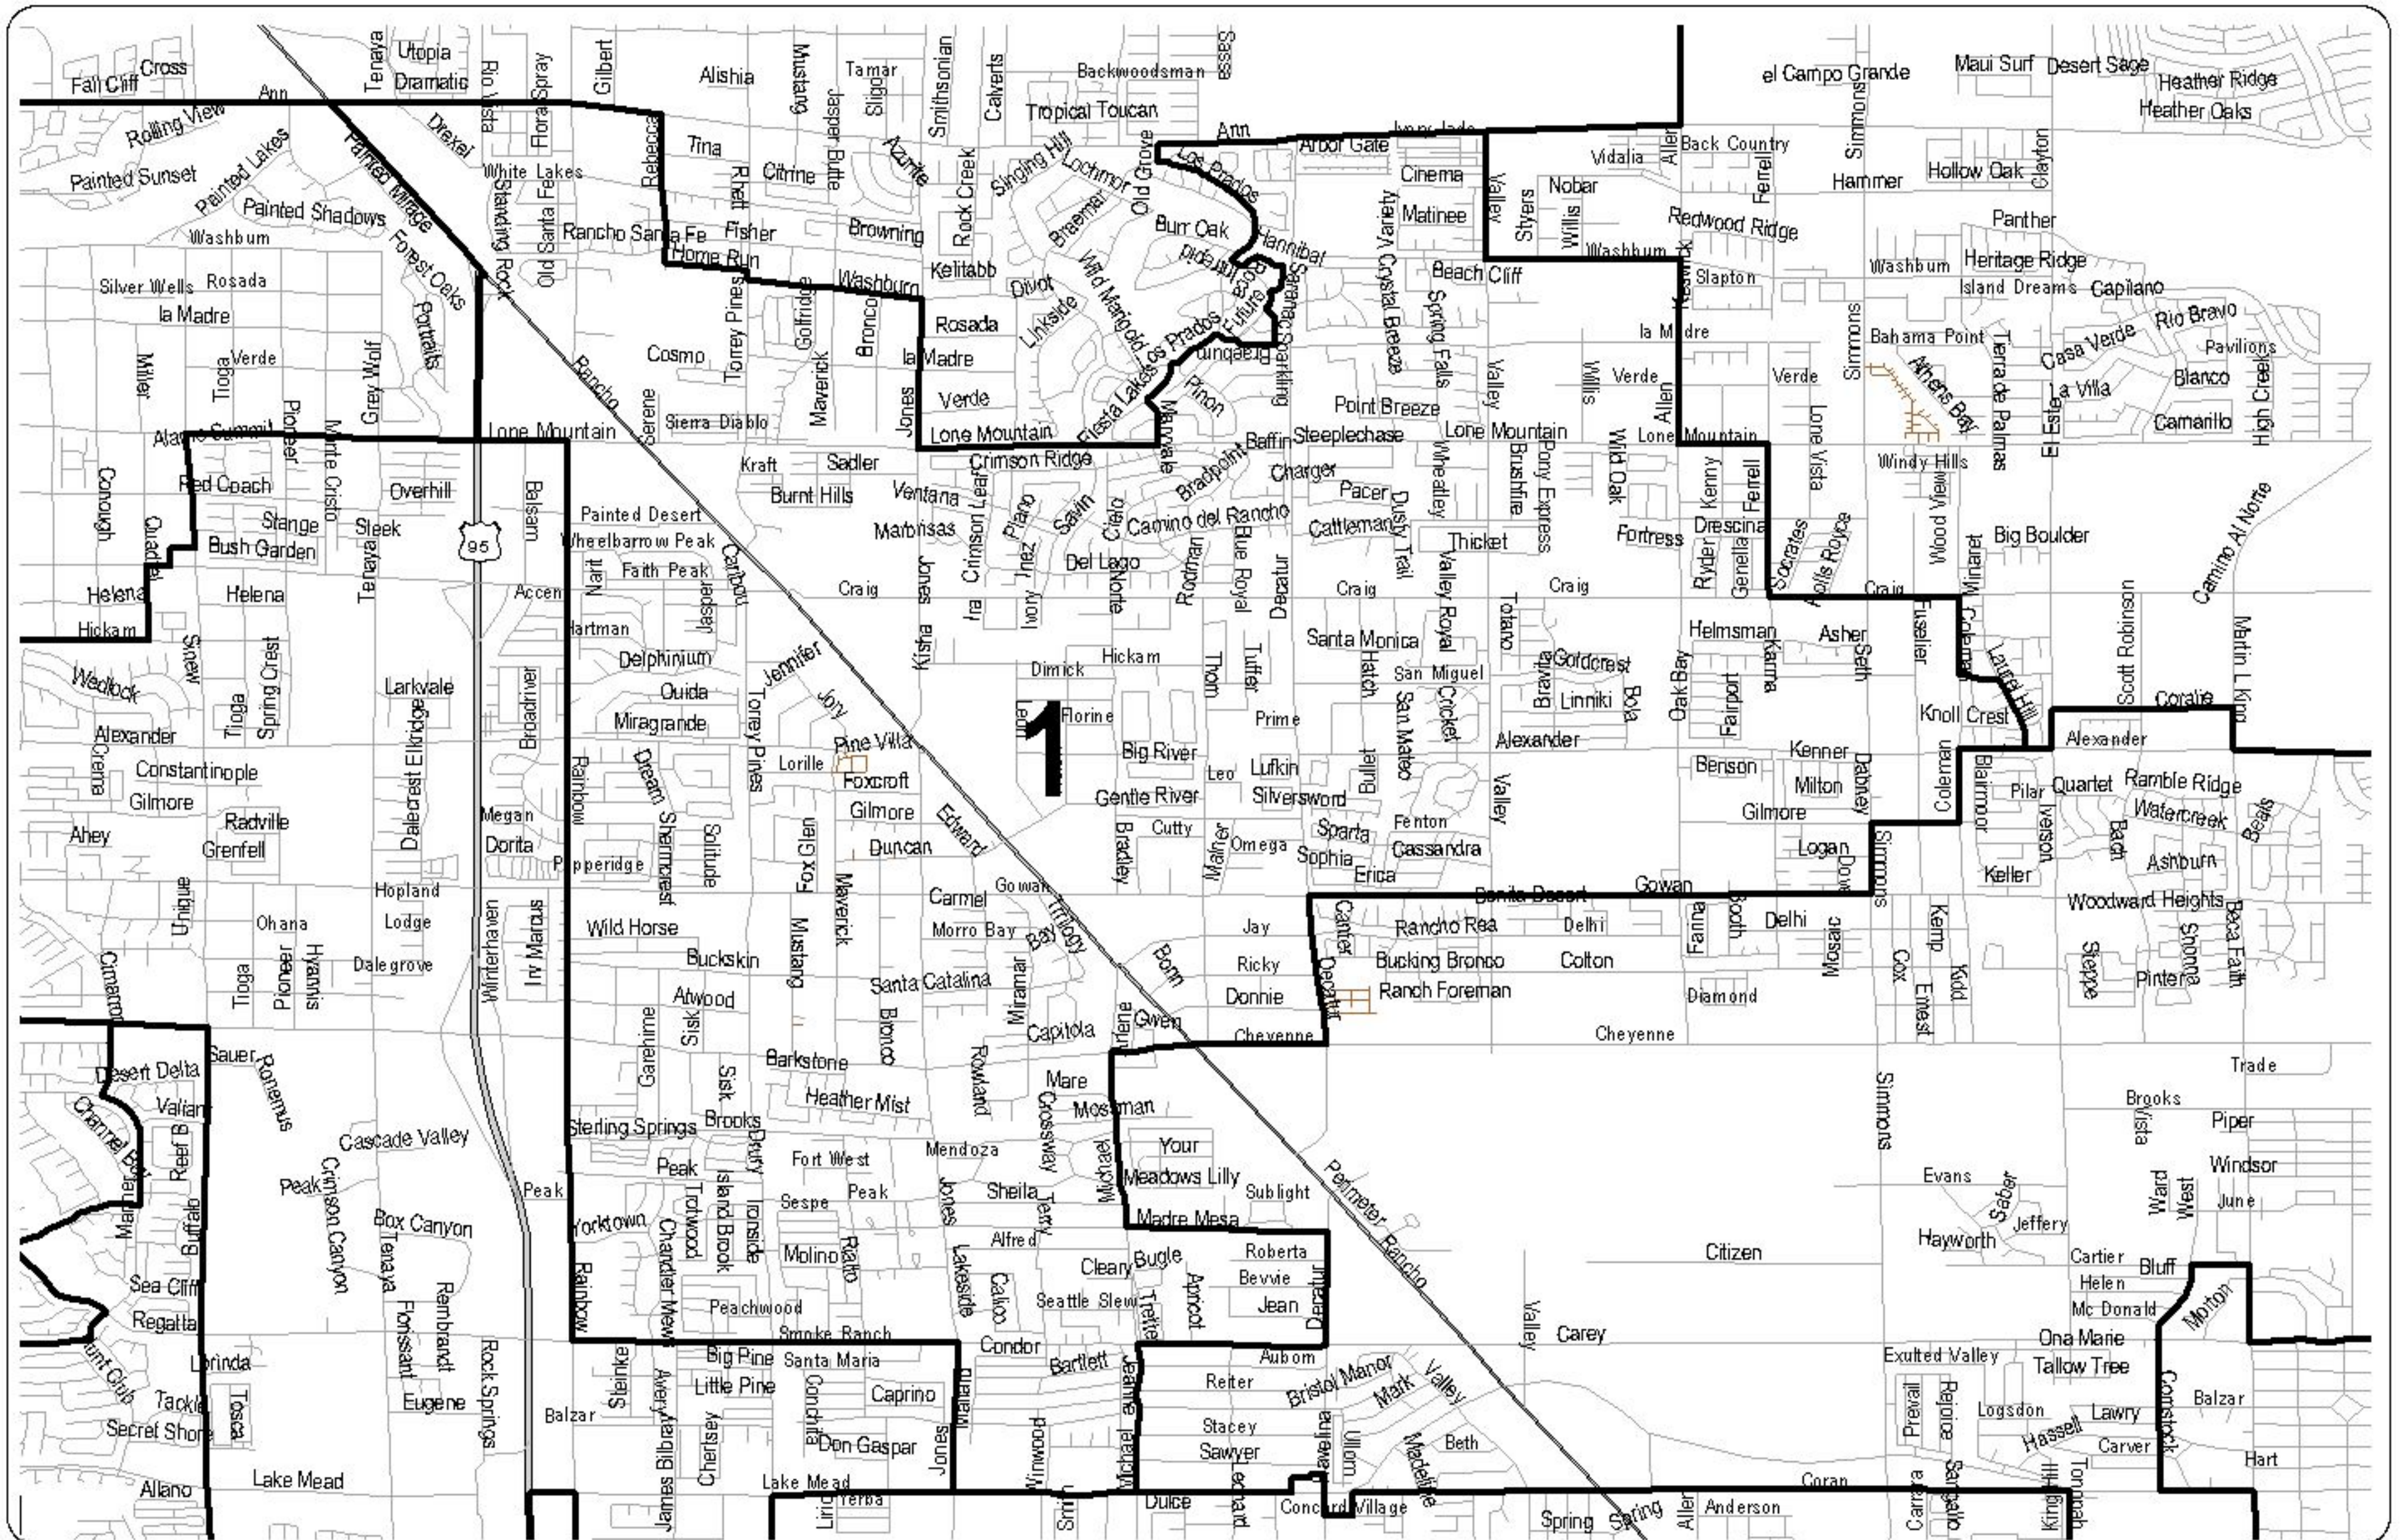

Nevada State Assembly District 1

Districts are effective on October 1, 2013.