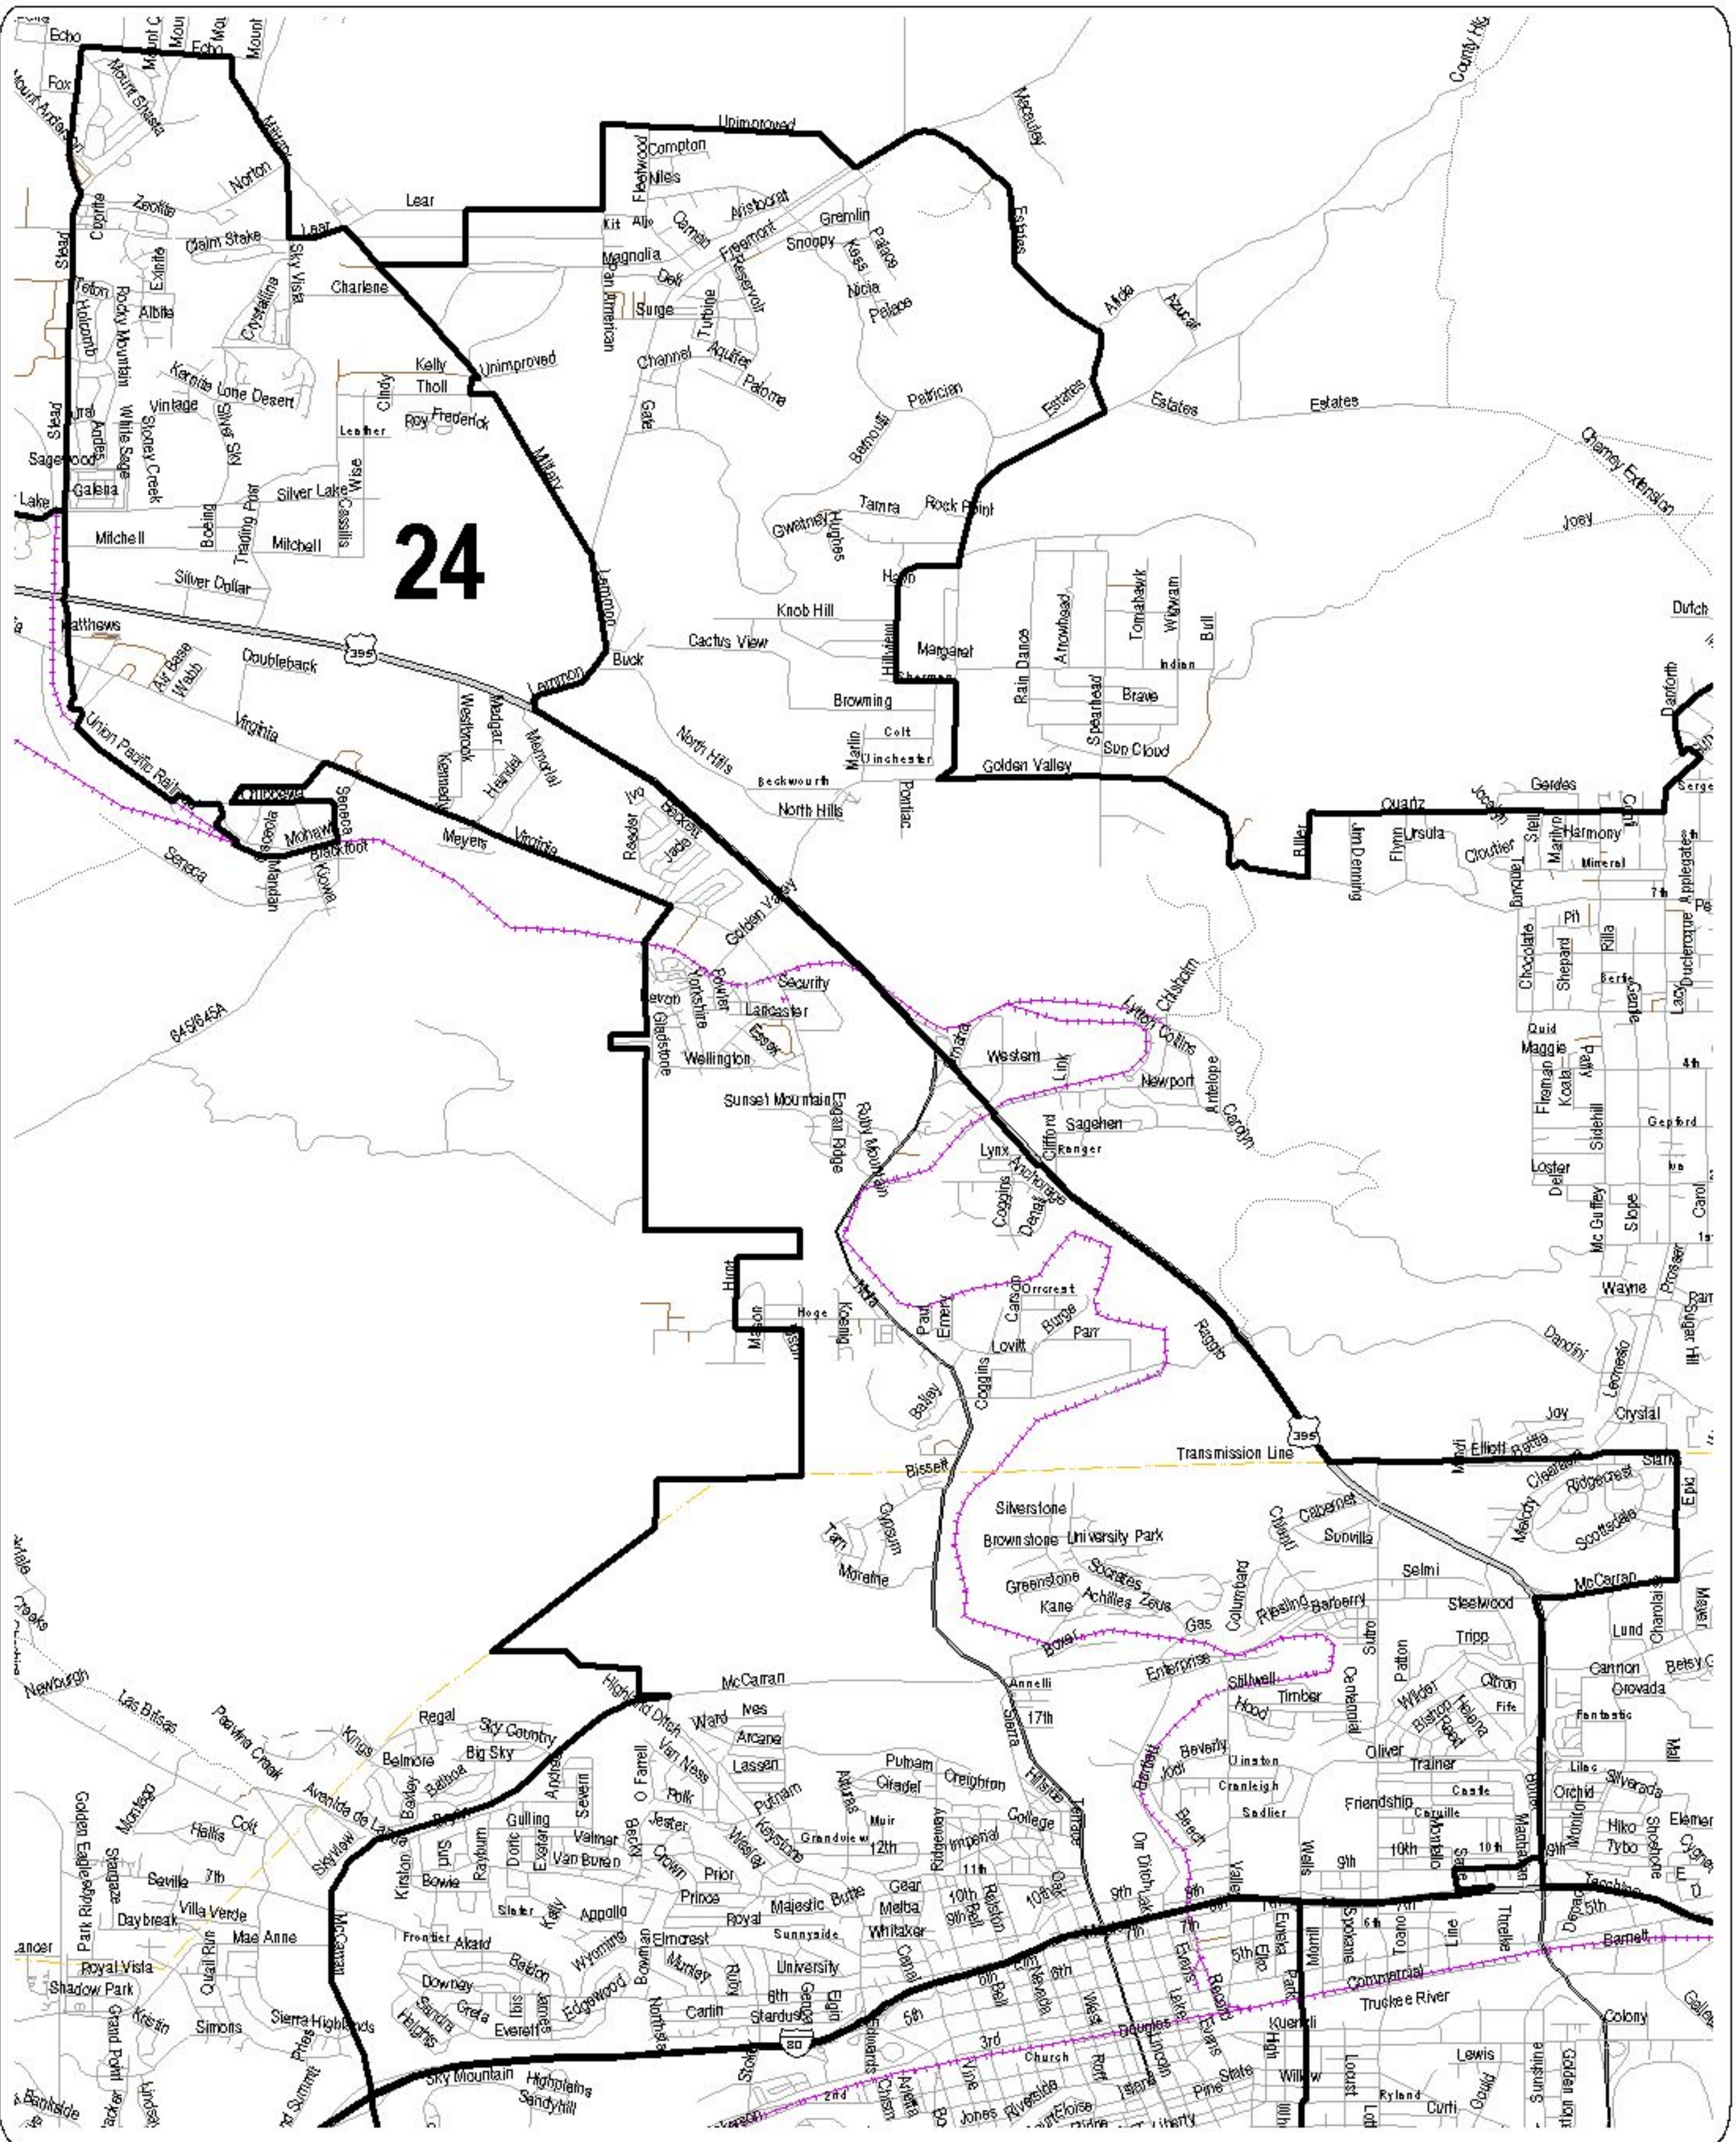

Nevada State Assembly District 24

Districts are effective on October 1, 2023.