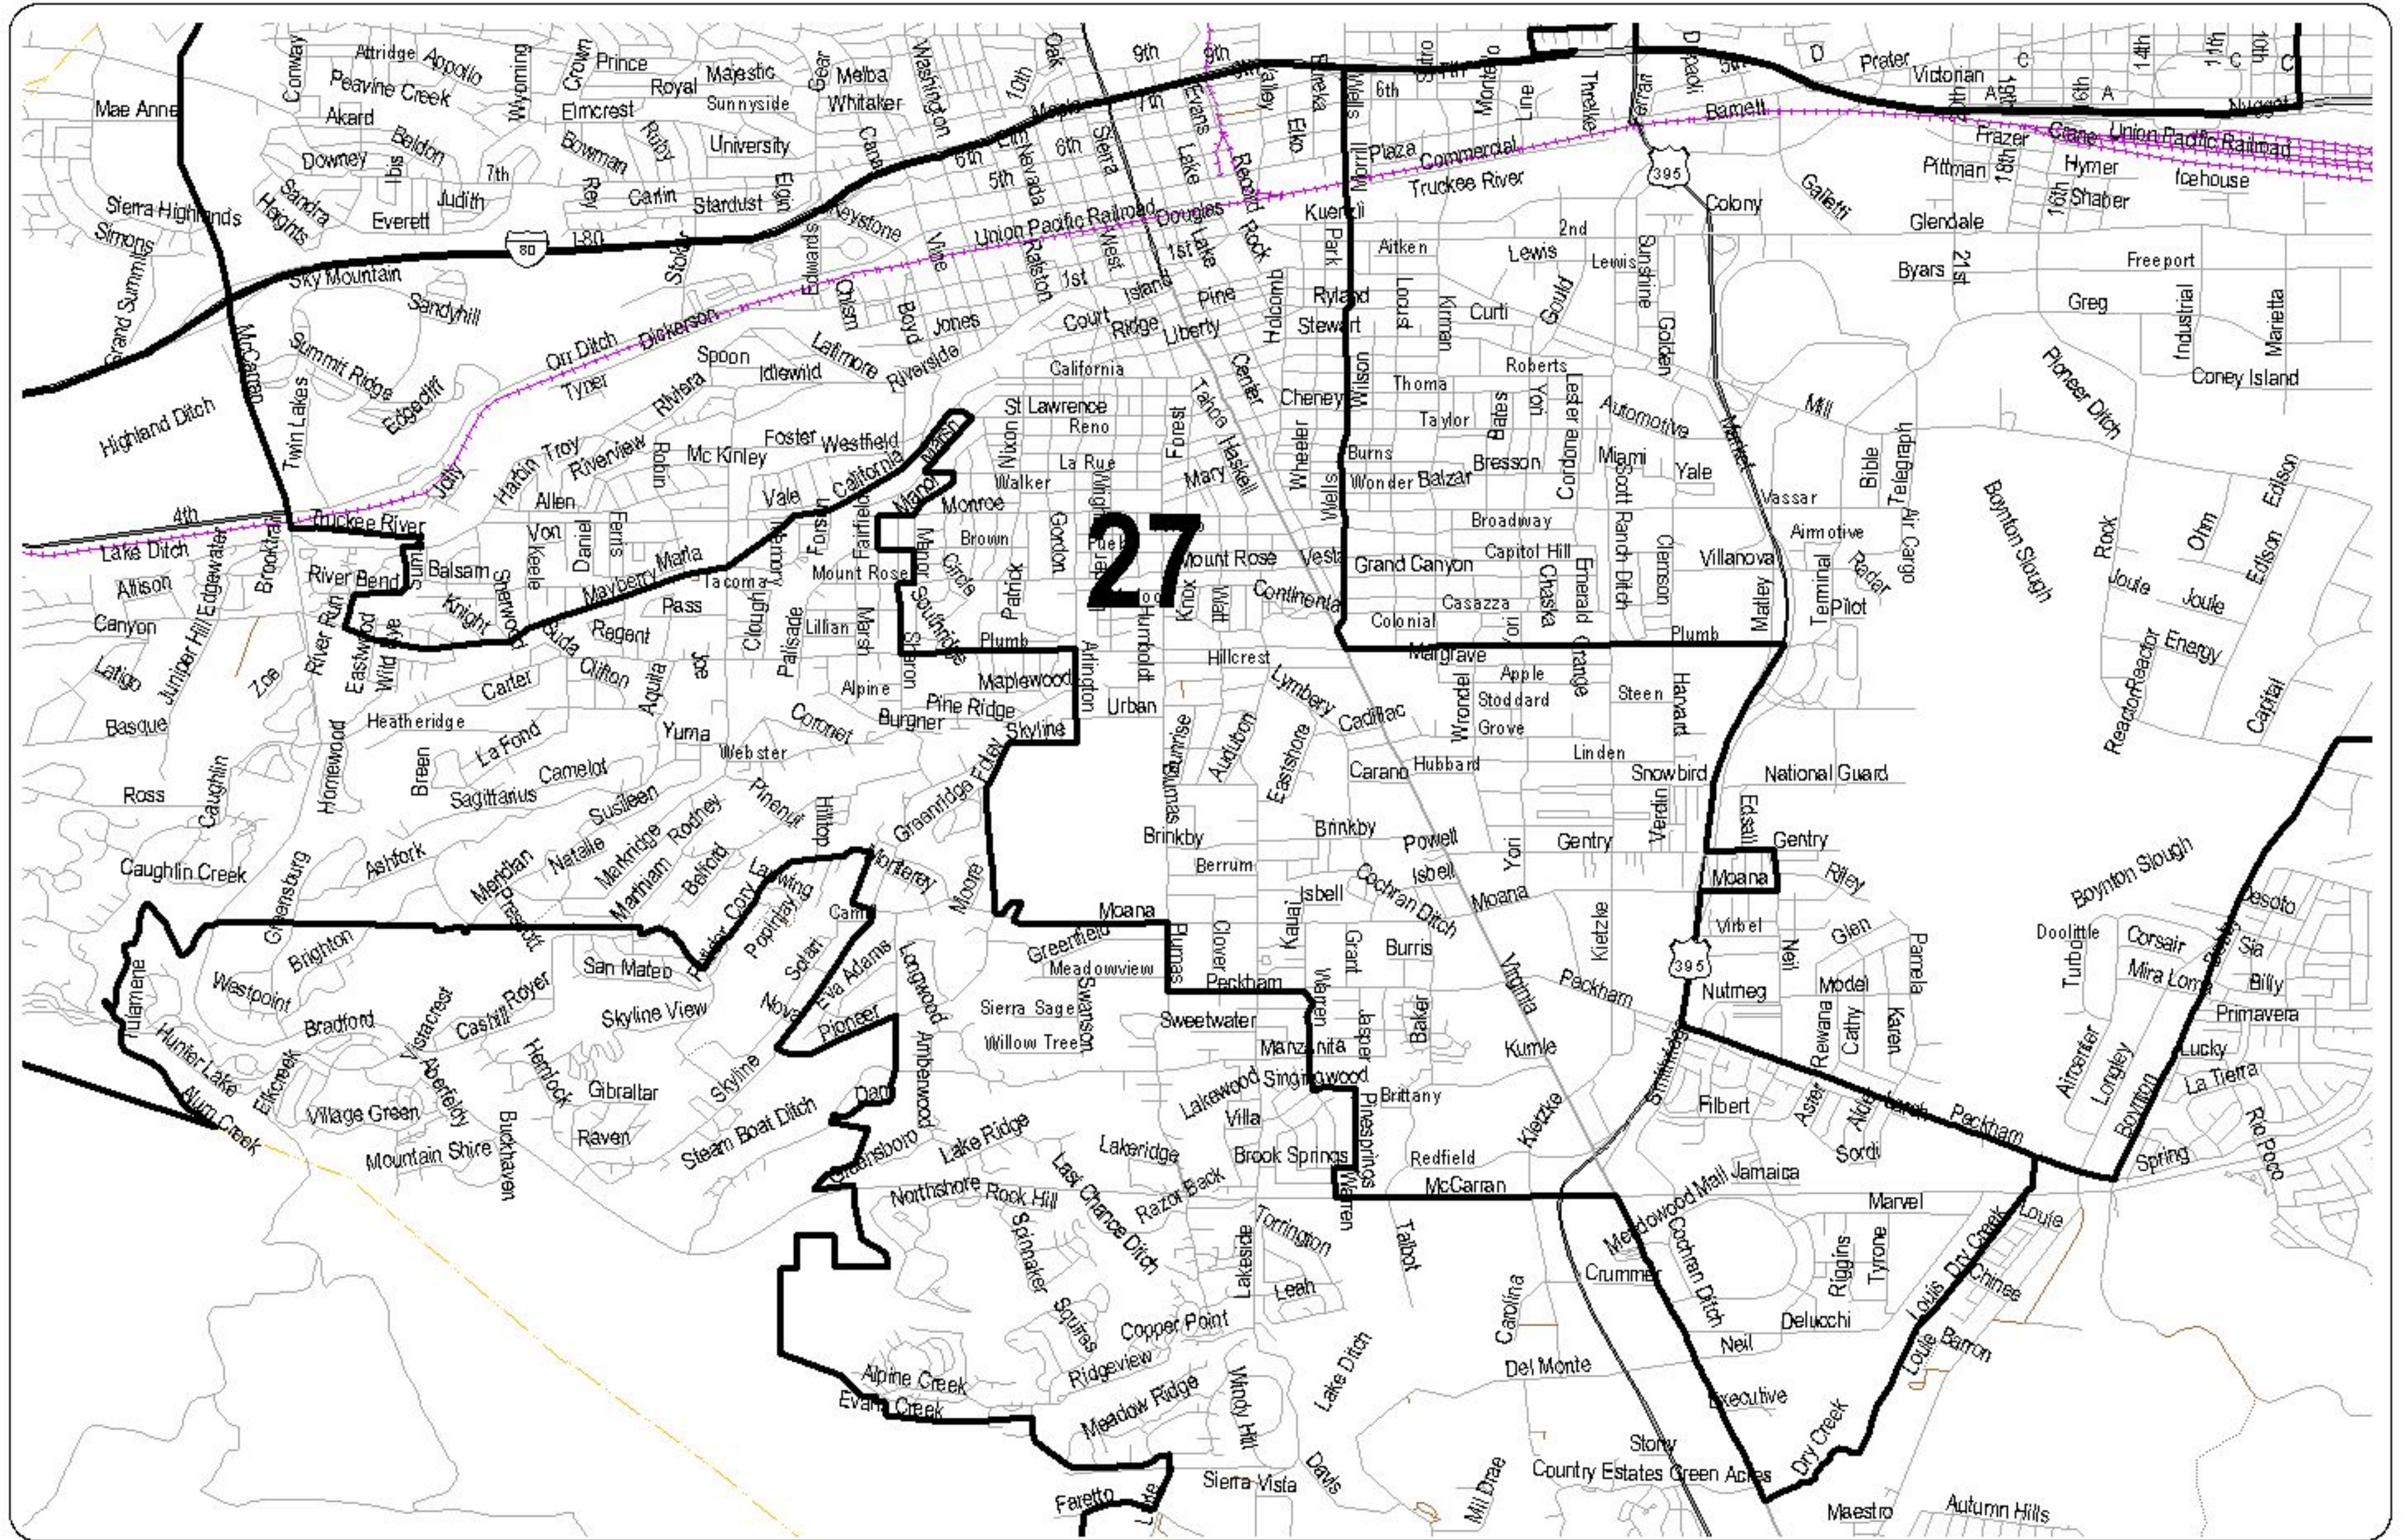

Nevada State Assembly District 27

Districts are effective on October 1, 2022.