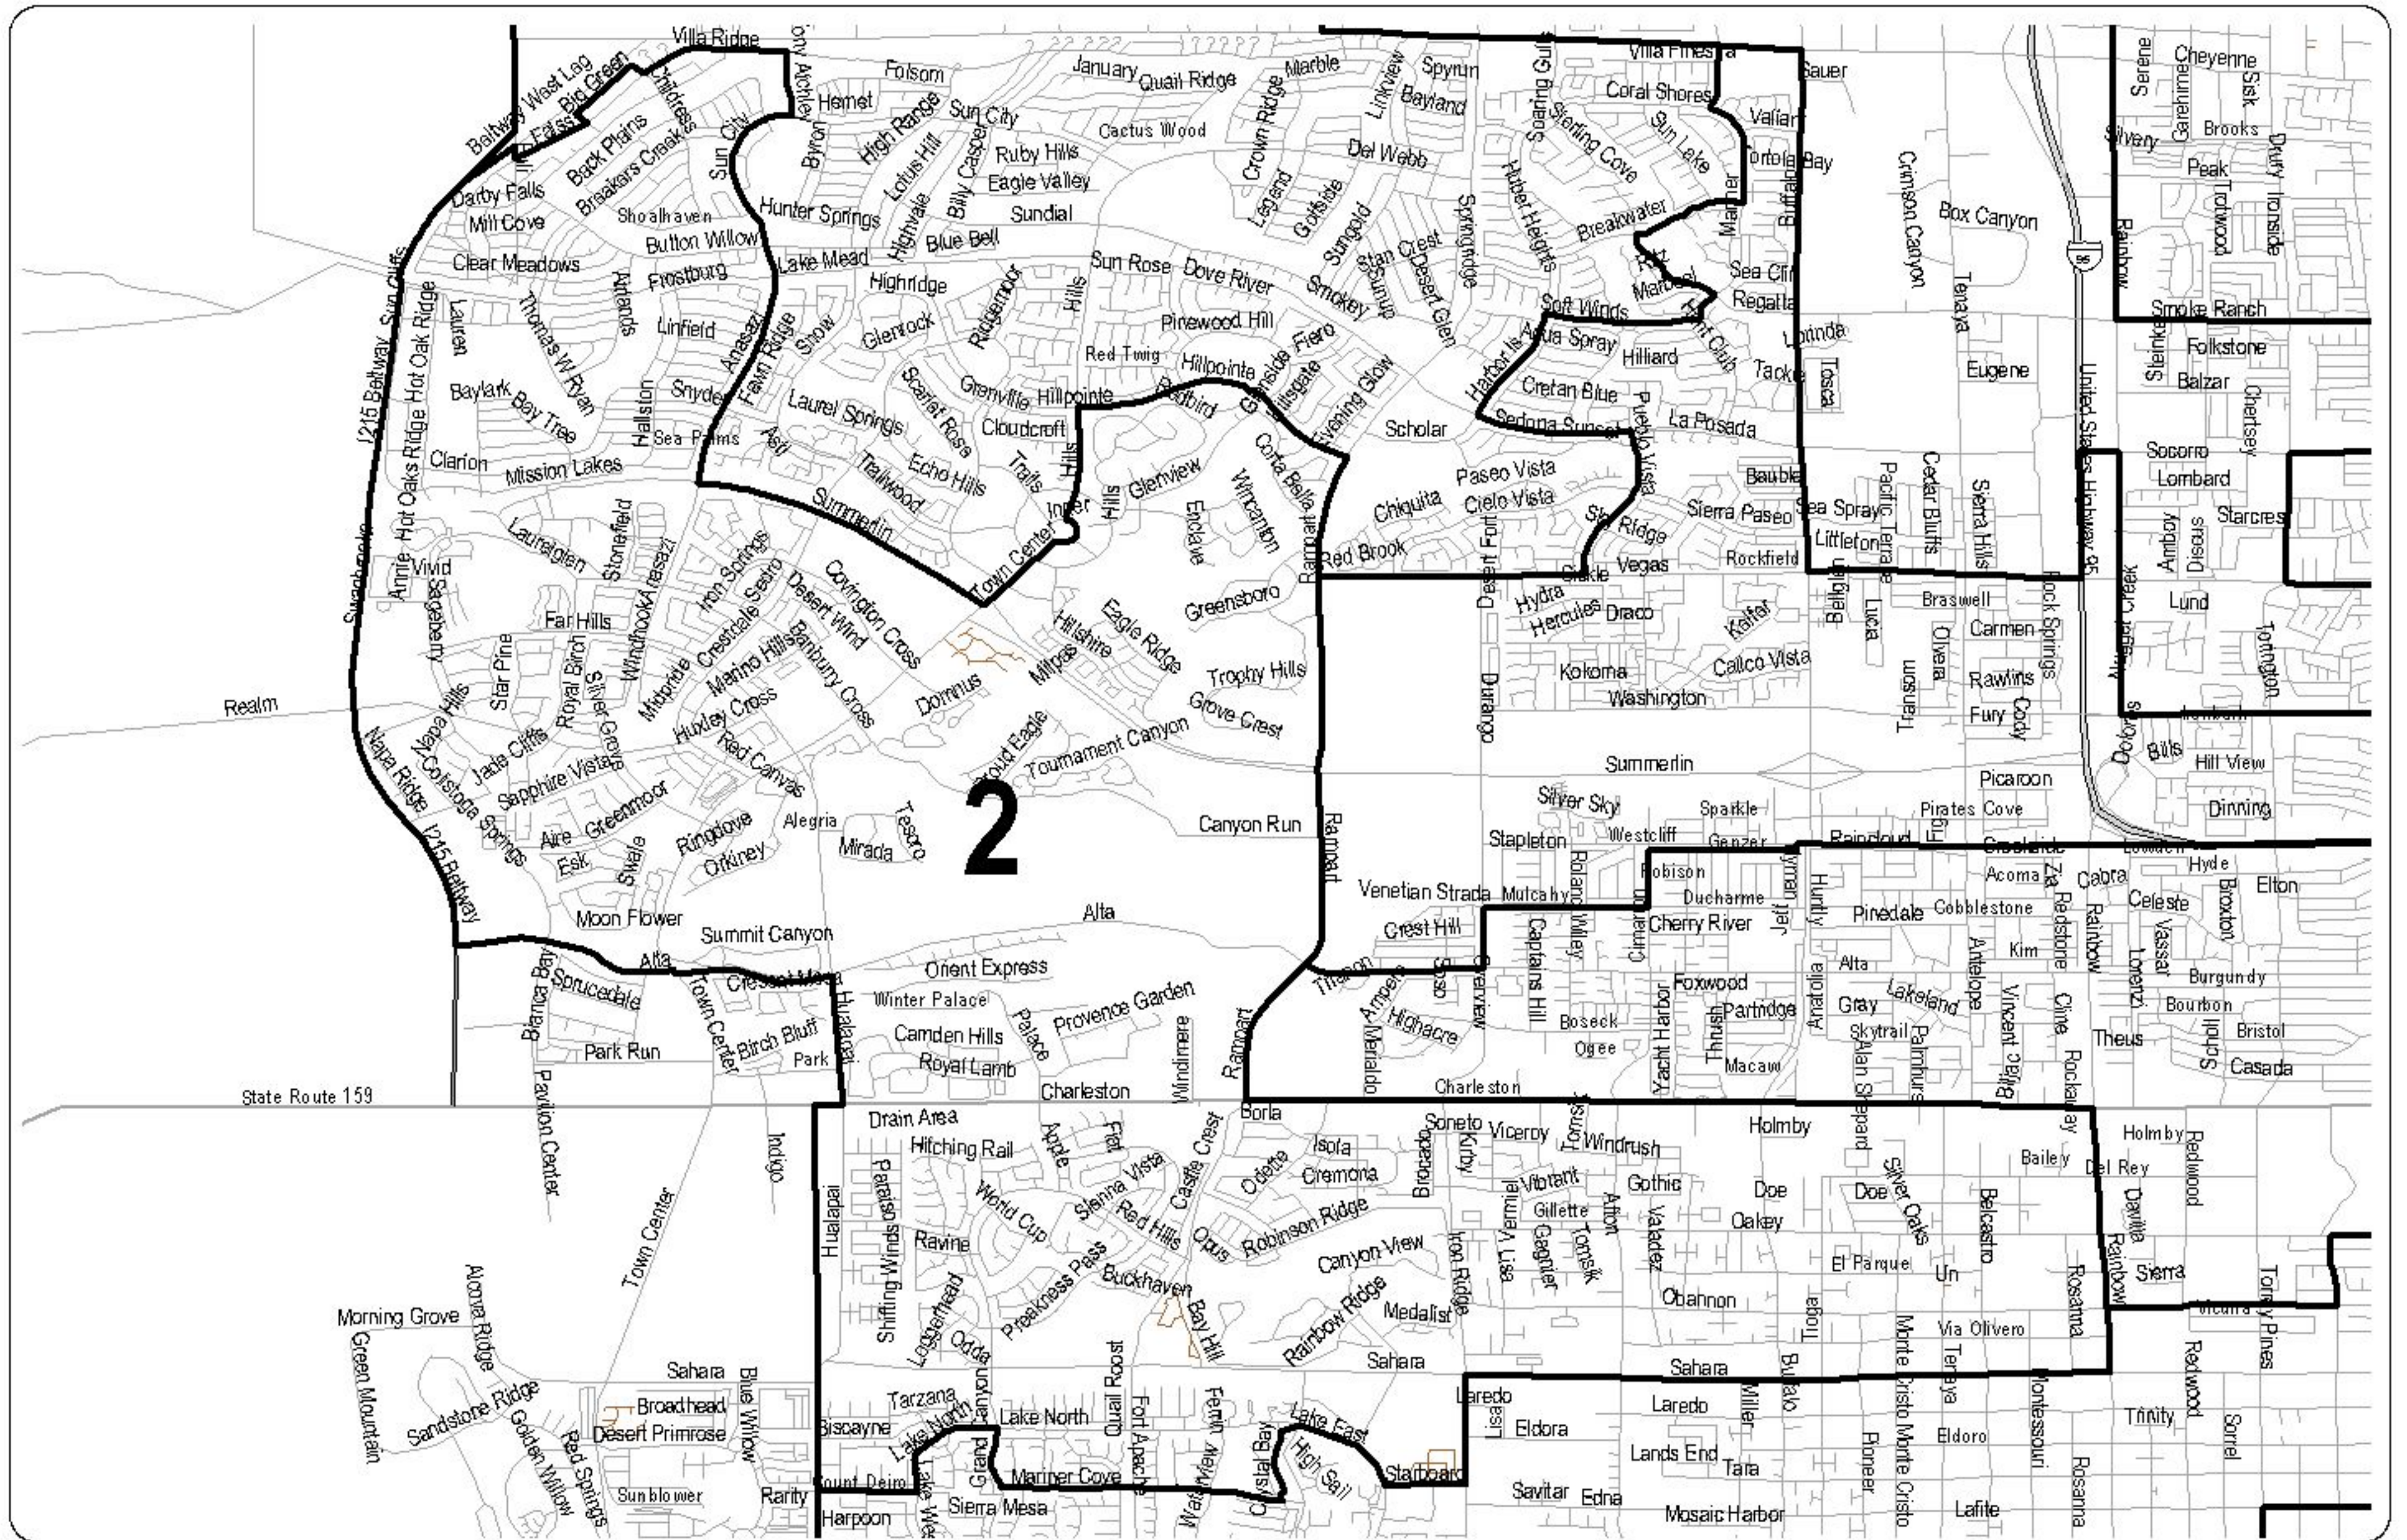

Nevada State Assembly District 2

Districts are effective on October 1, 2023.