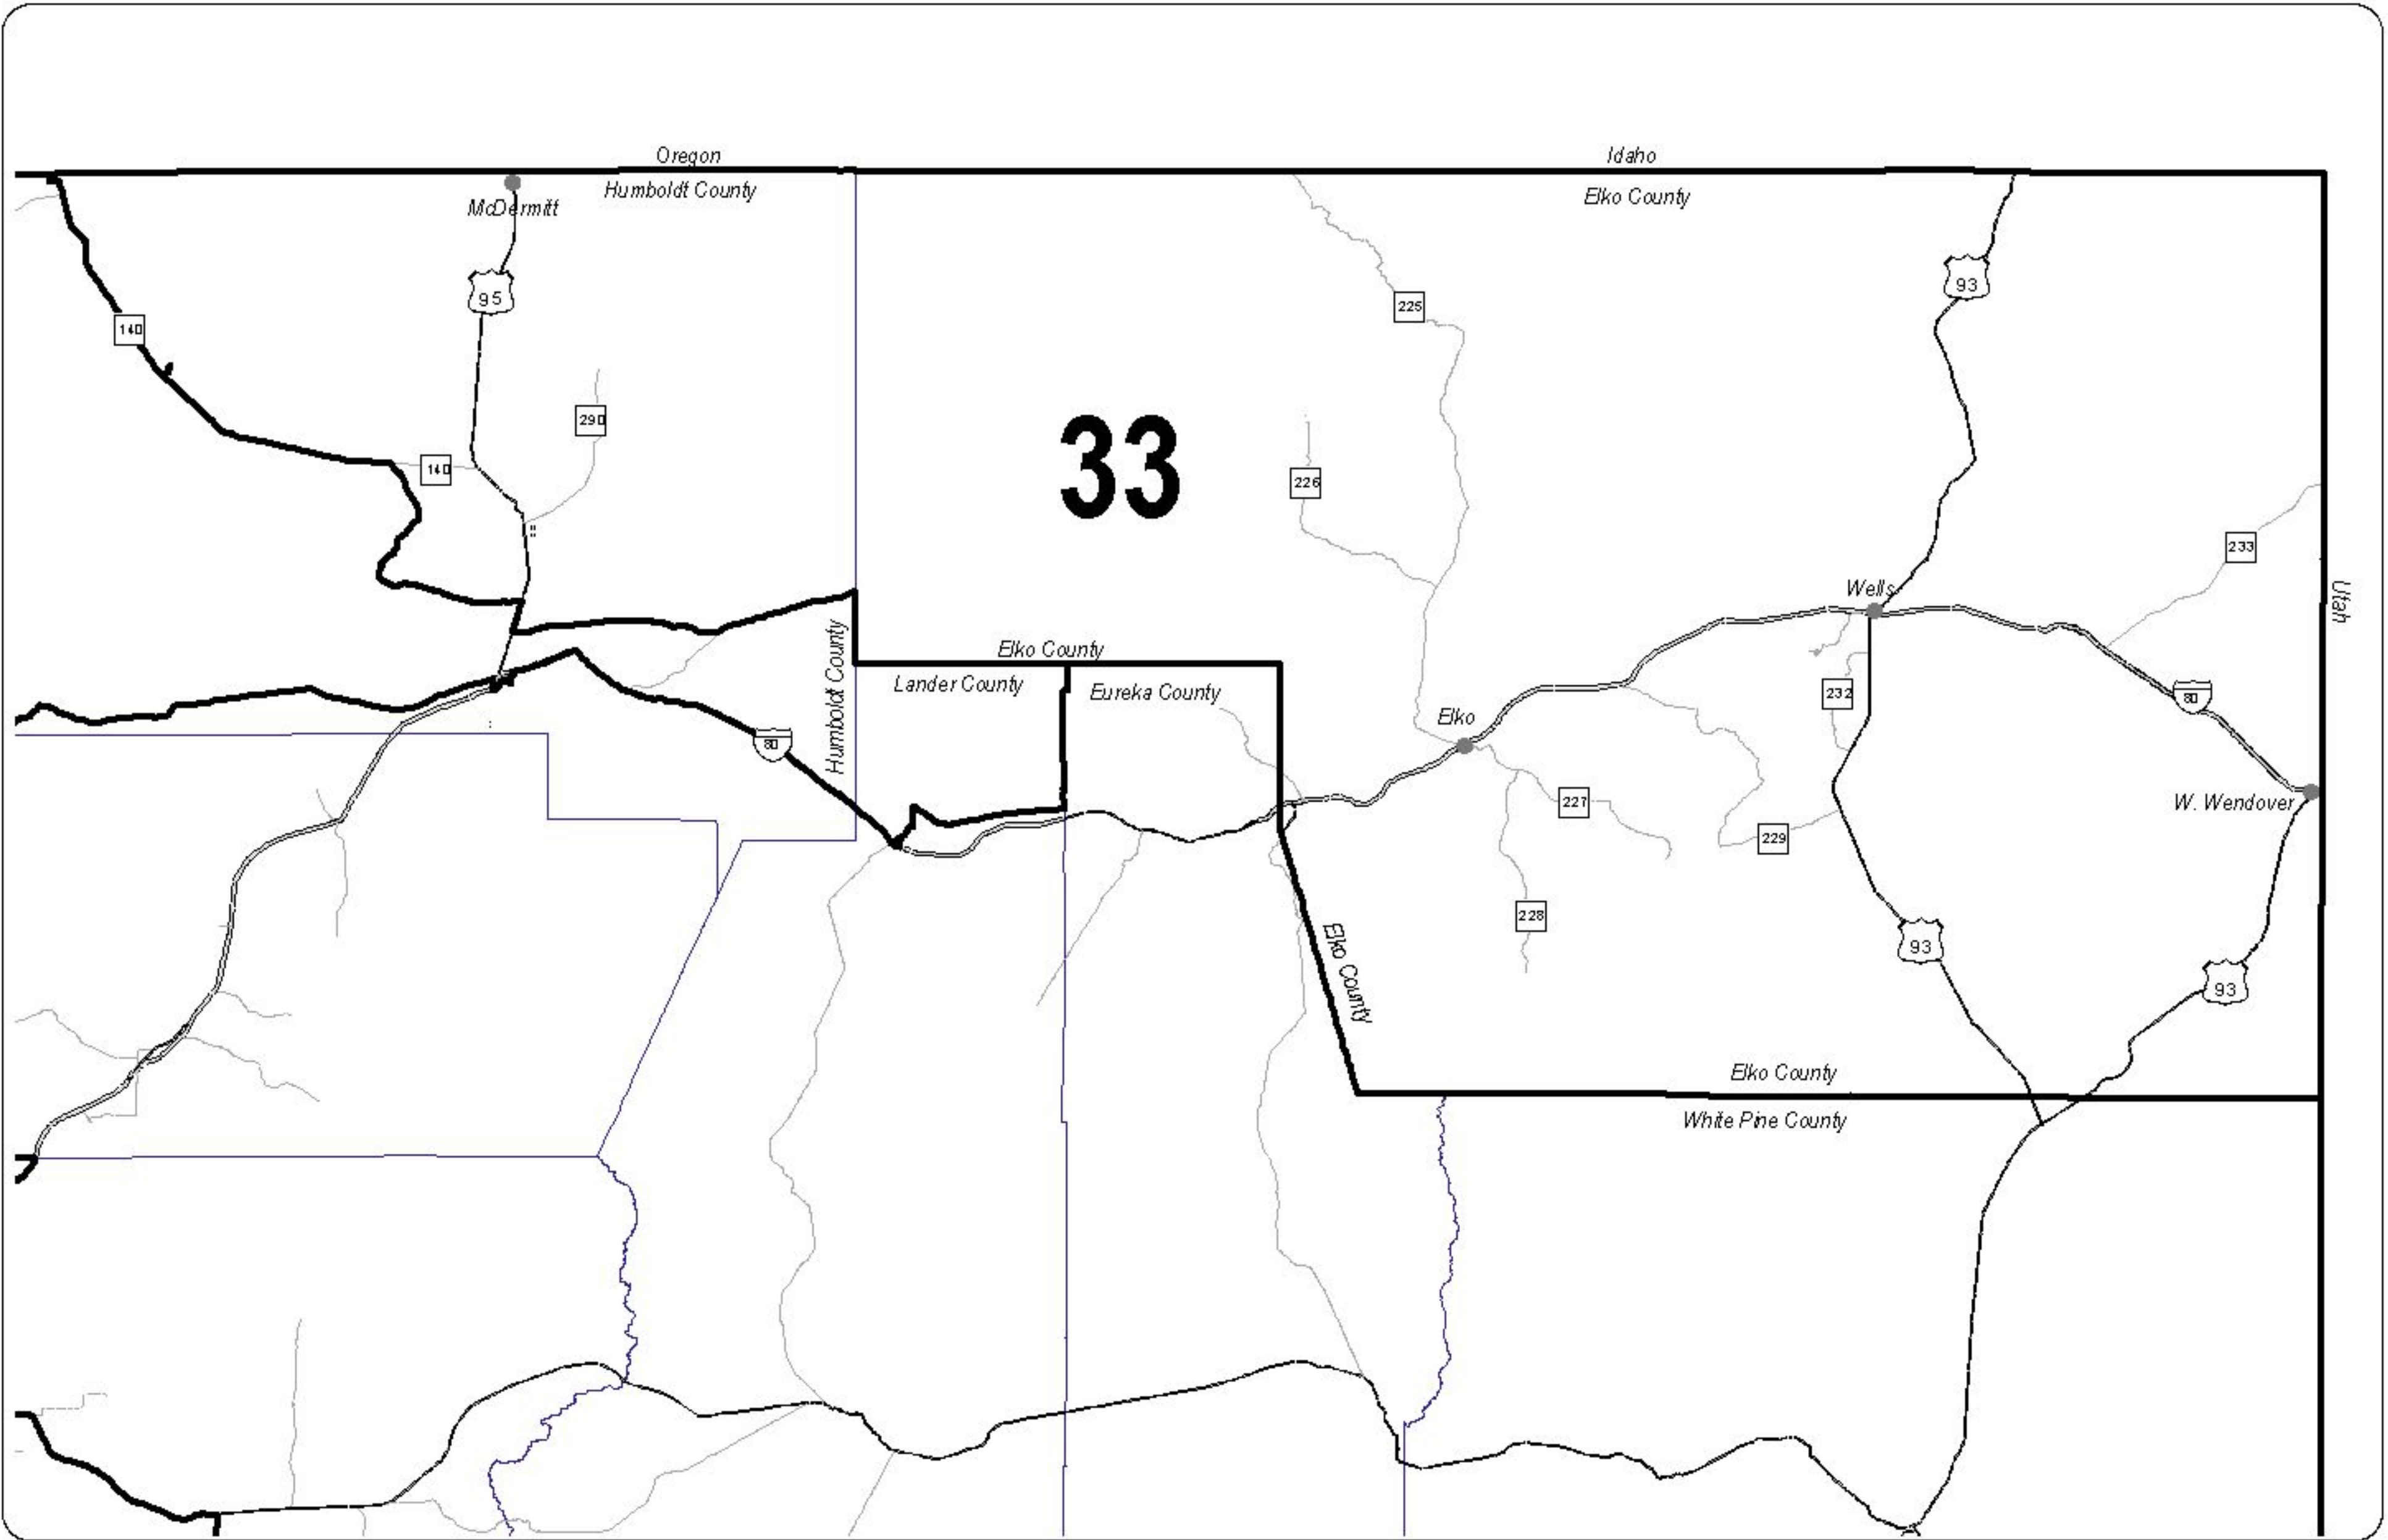

# Nevada State Assembly District 33

Districts are effective on October 1, 2011.