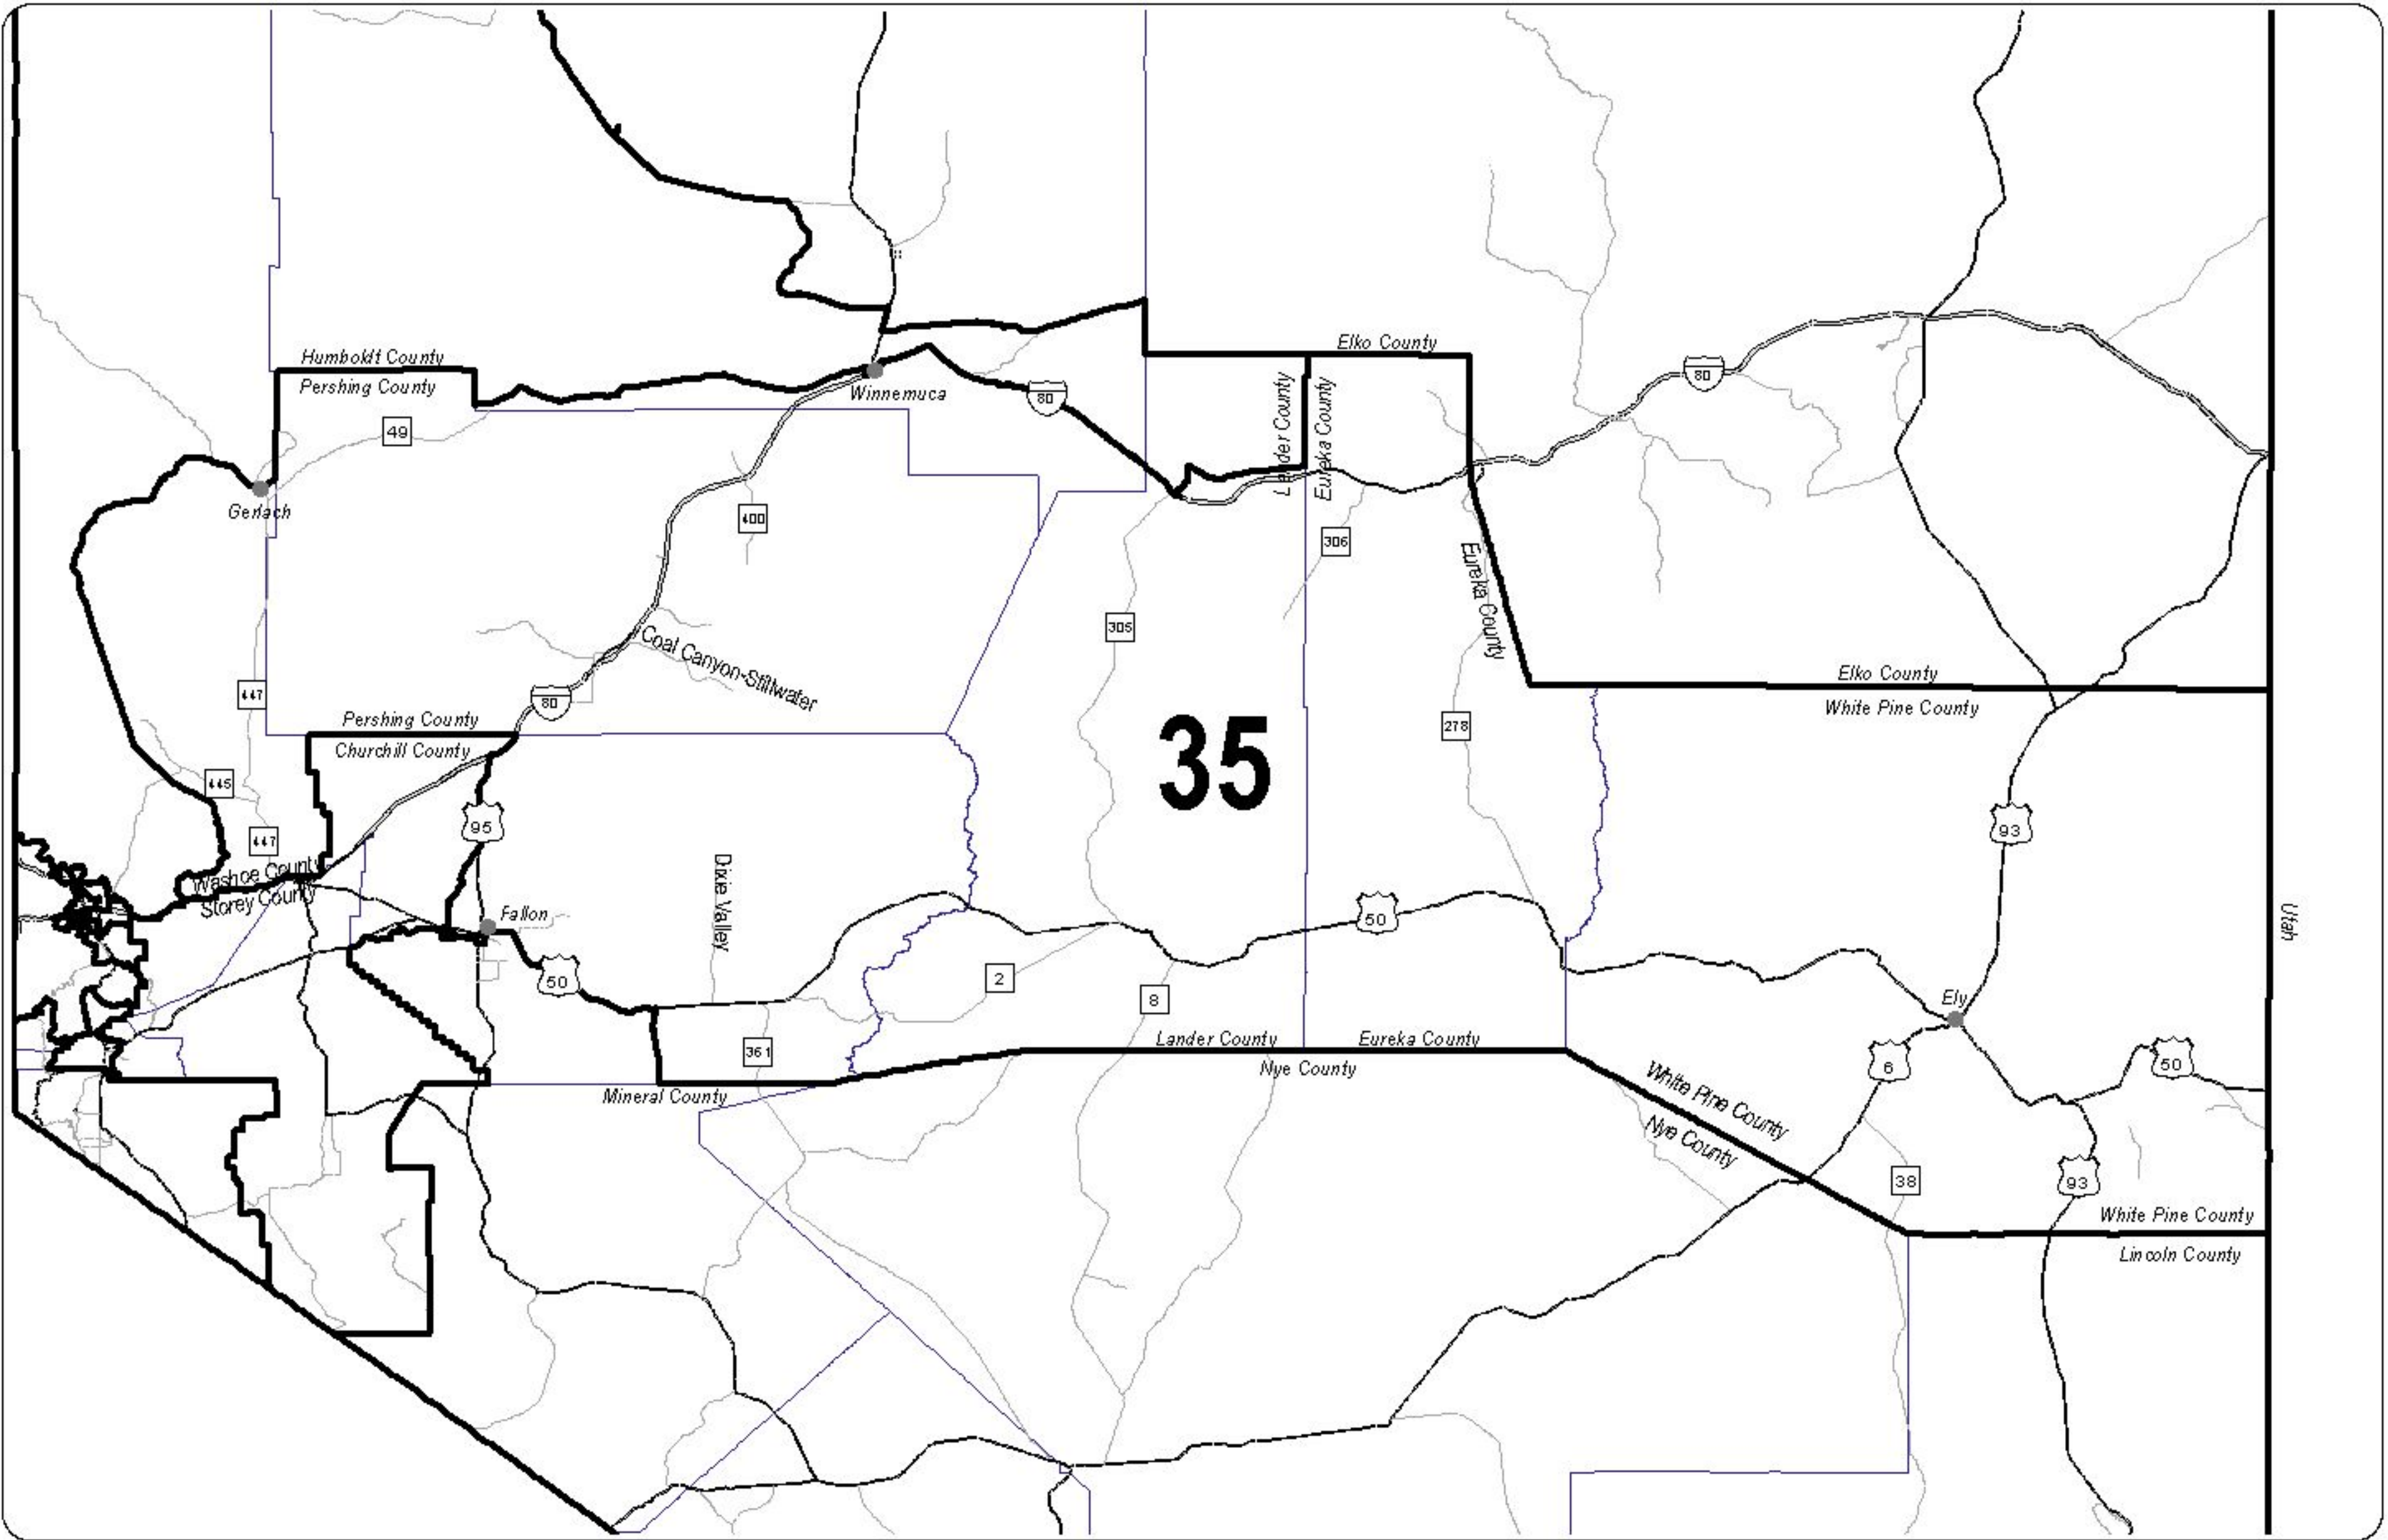

# Nevada State Assembly District 35

Districts are effective on October 1, 2003.