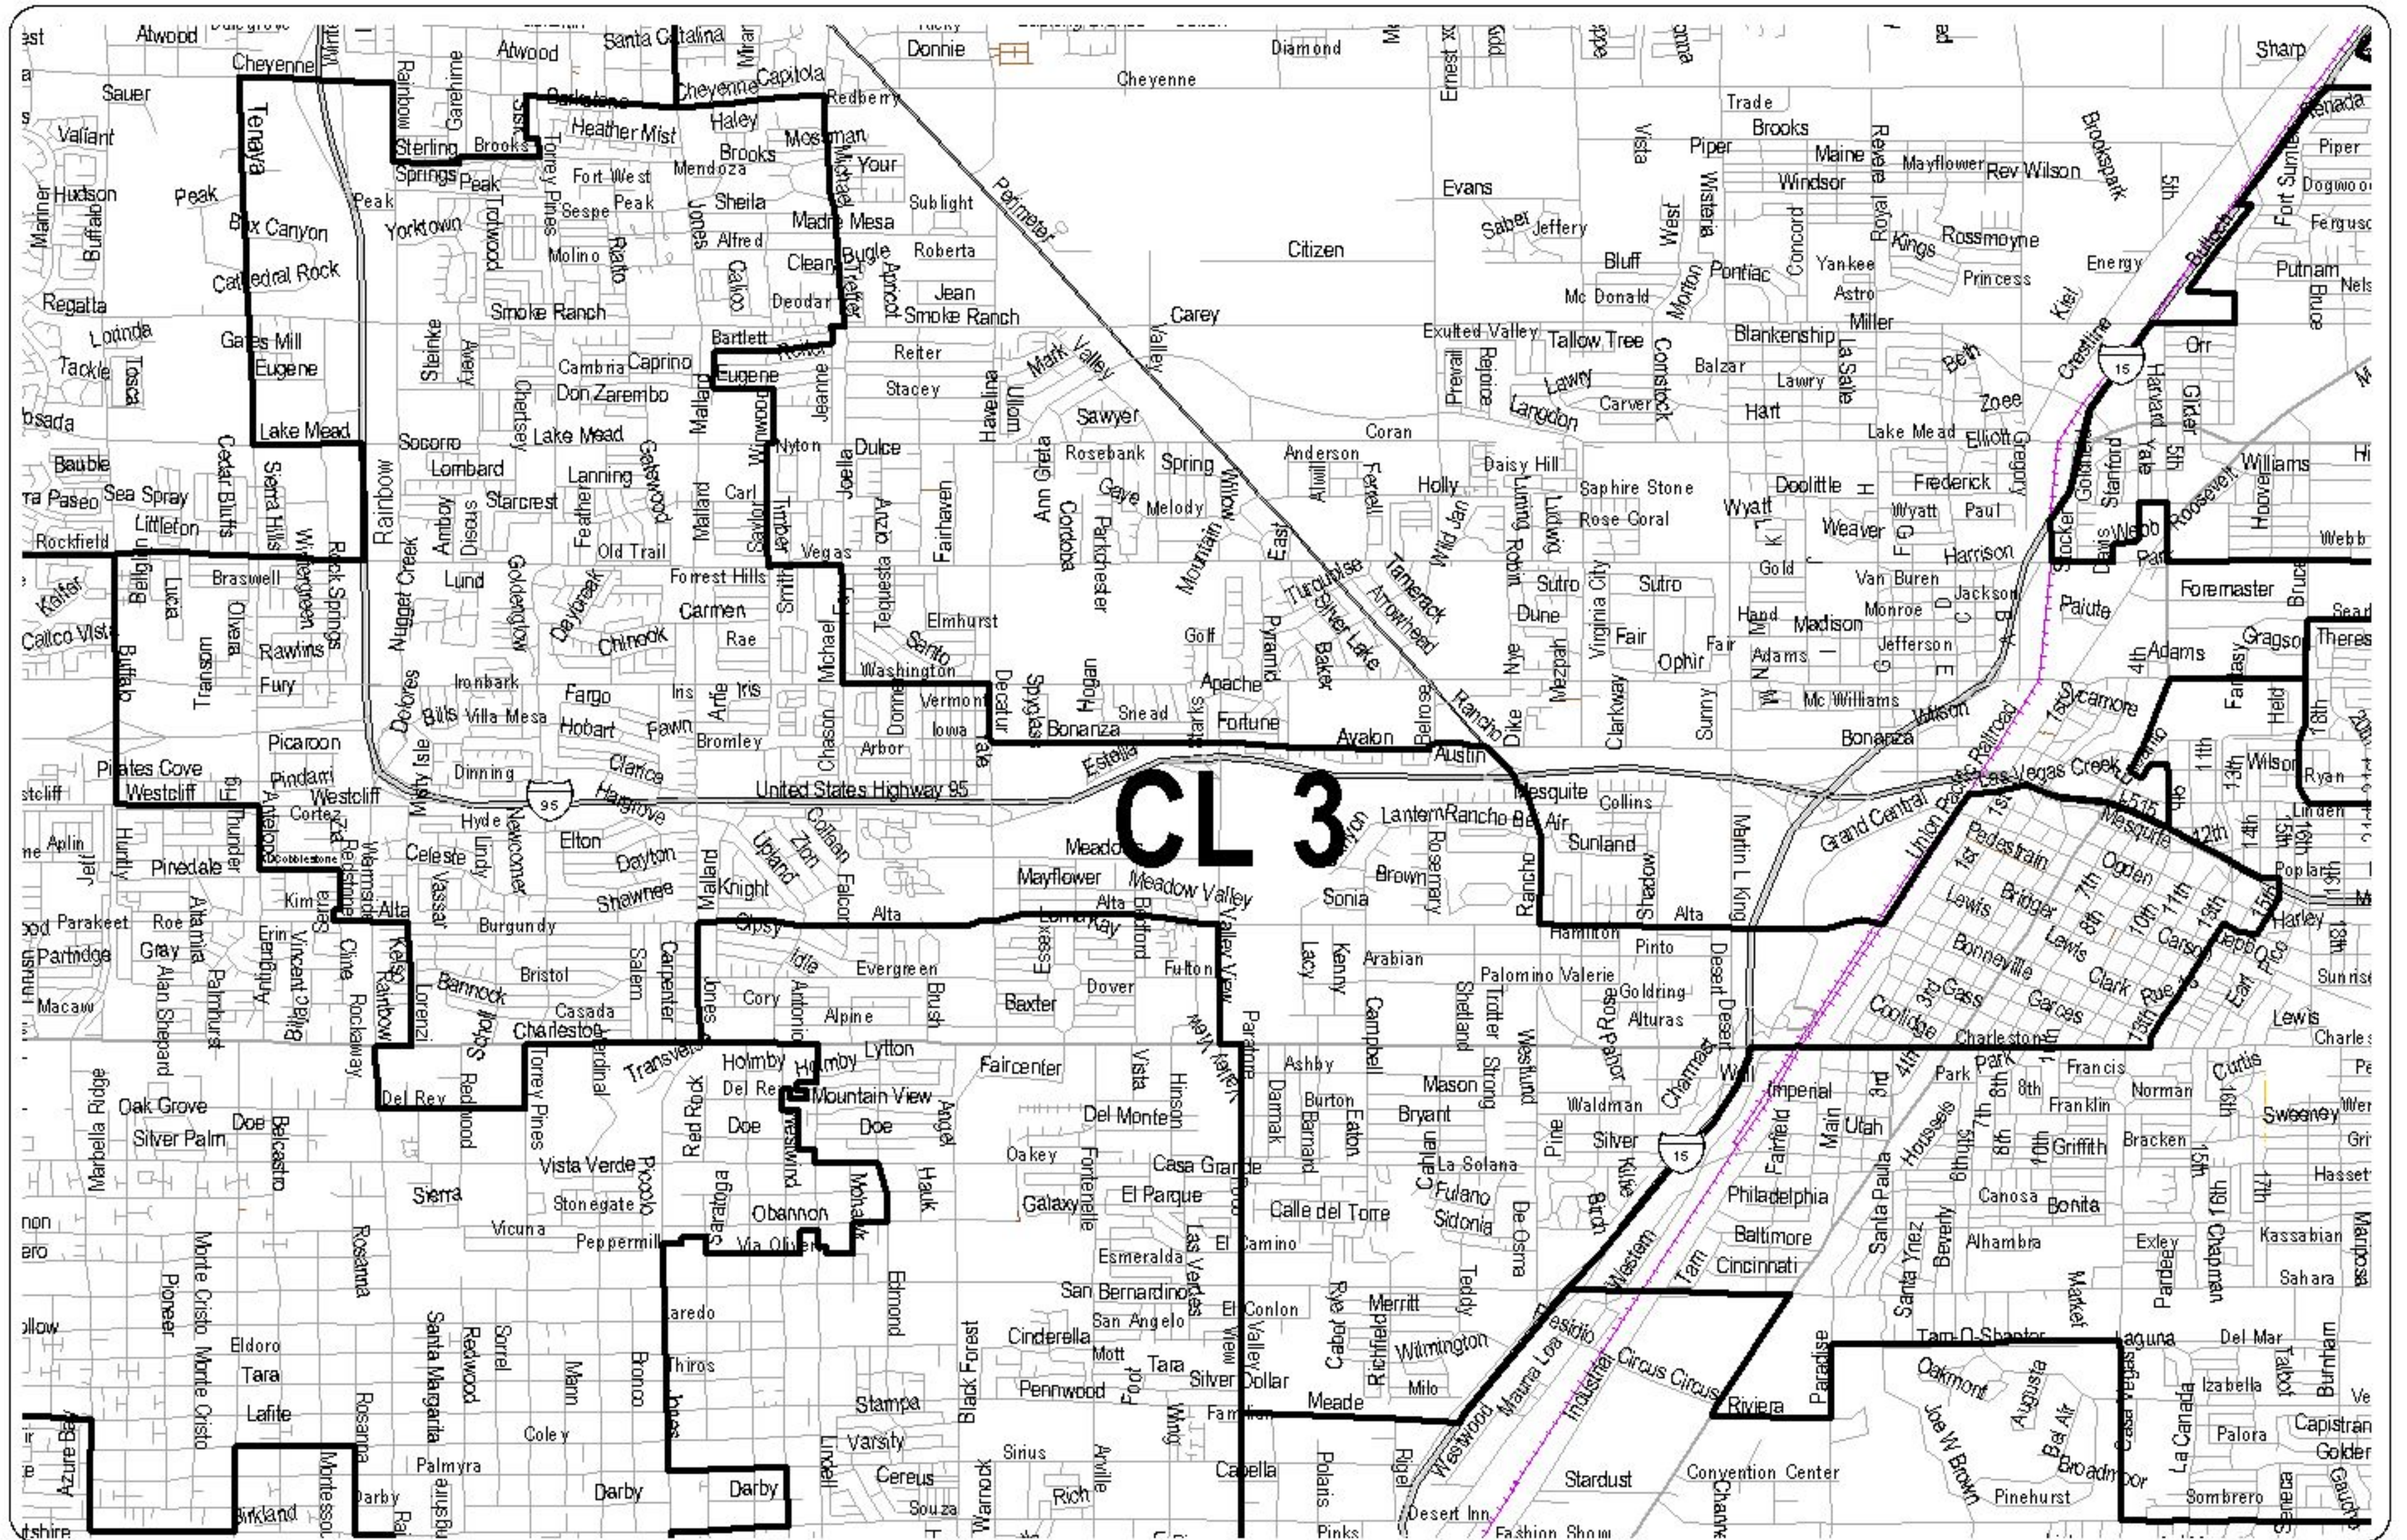

Nevada State Senate Clark County Senatorial District 3

Districts are effective on October 1, 2011.