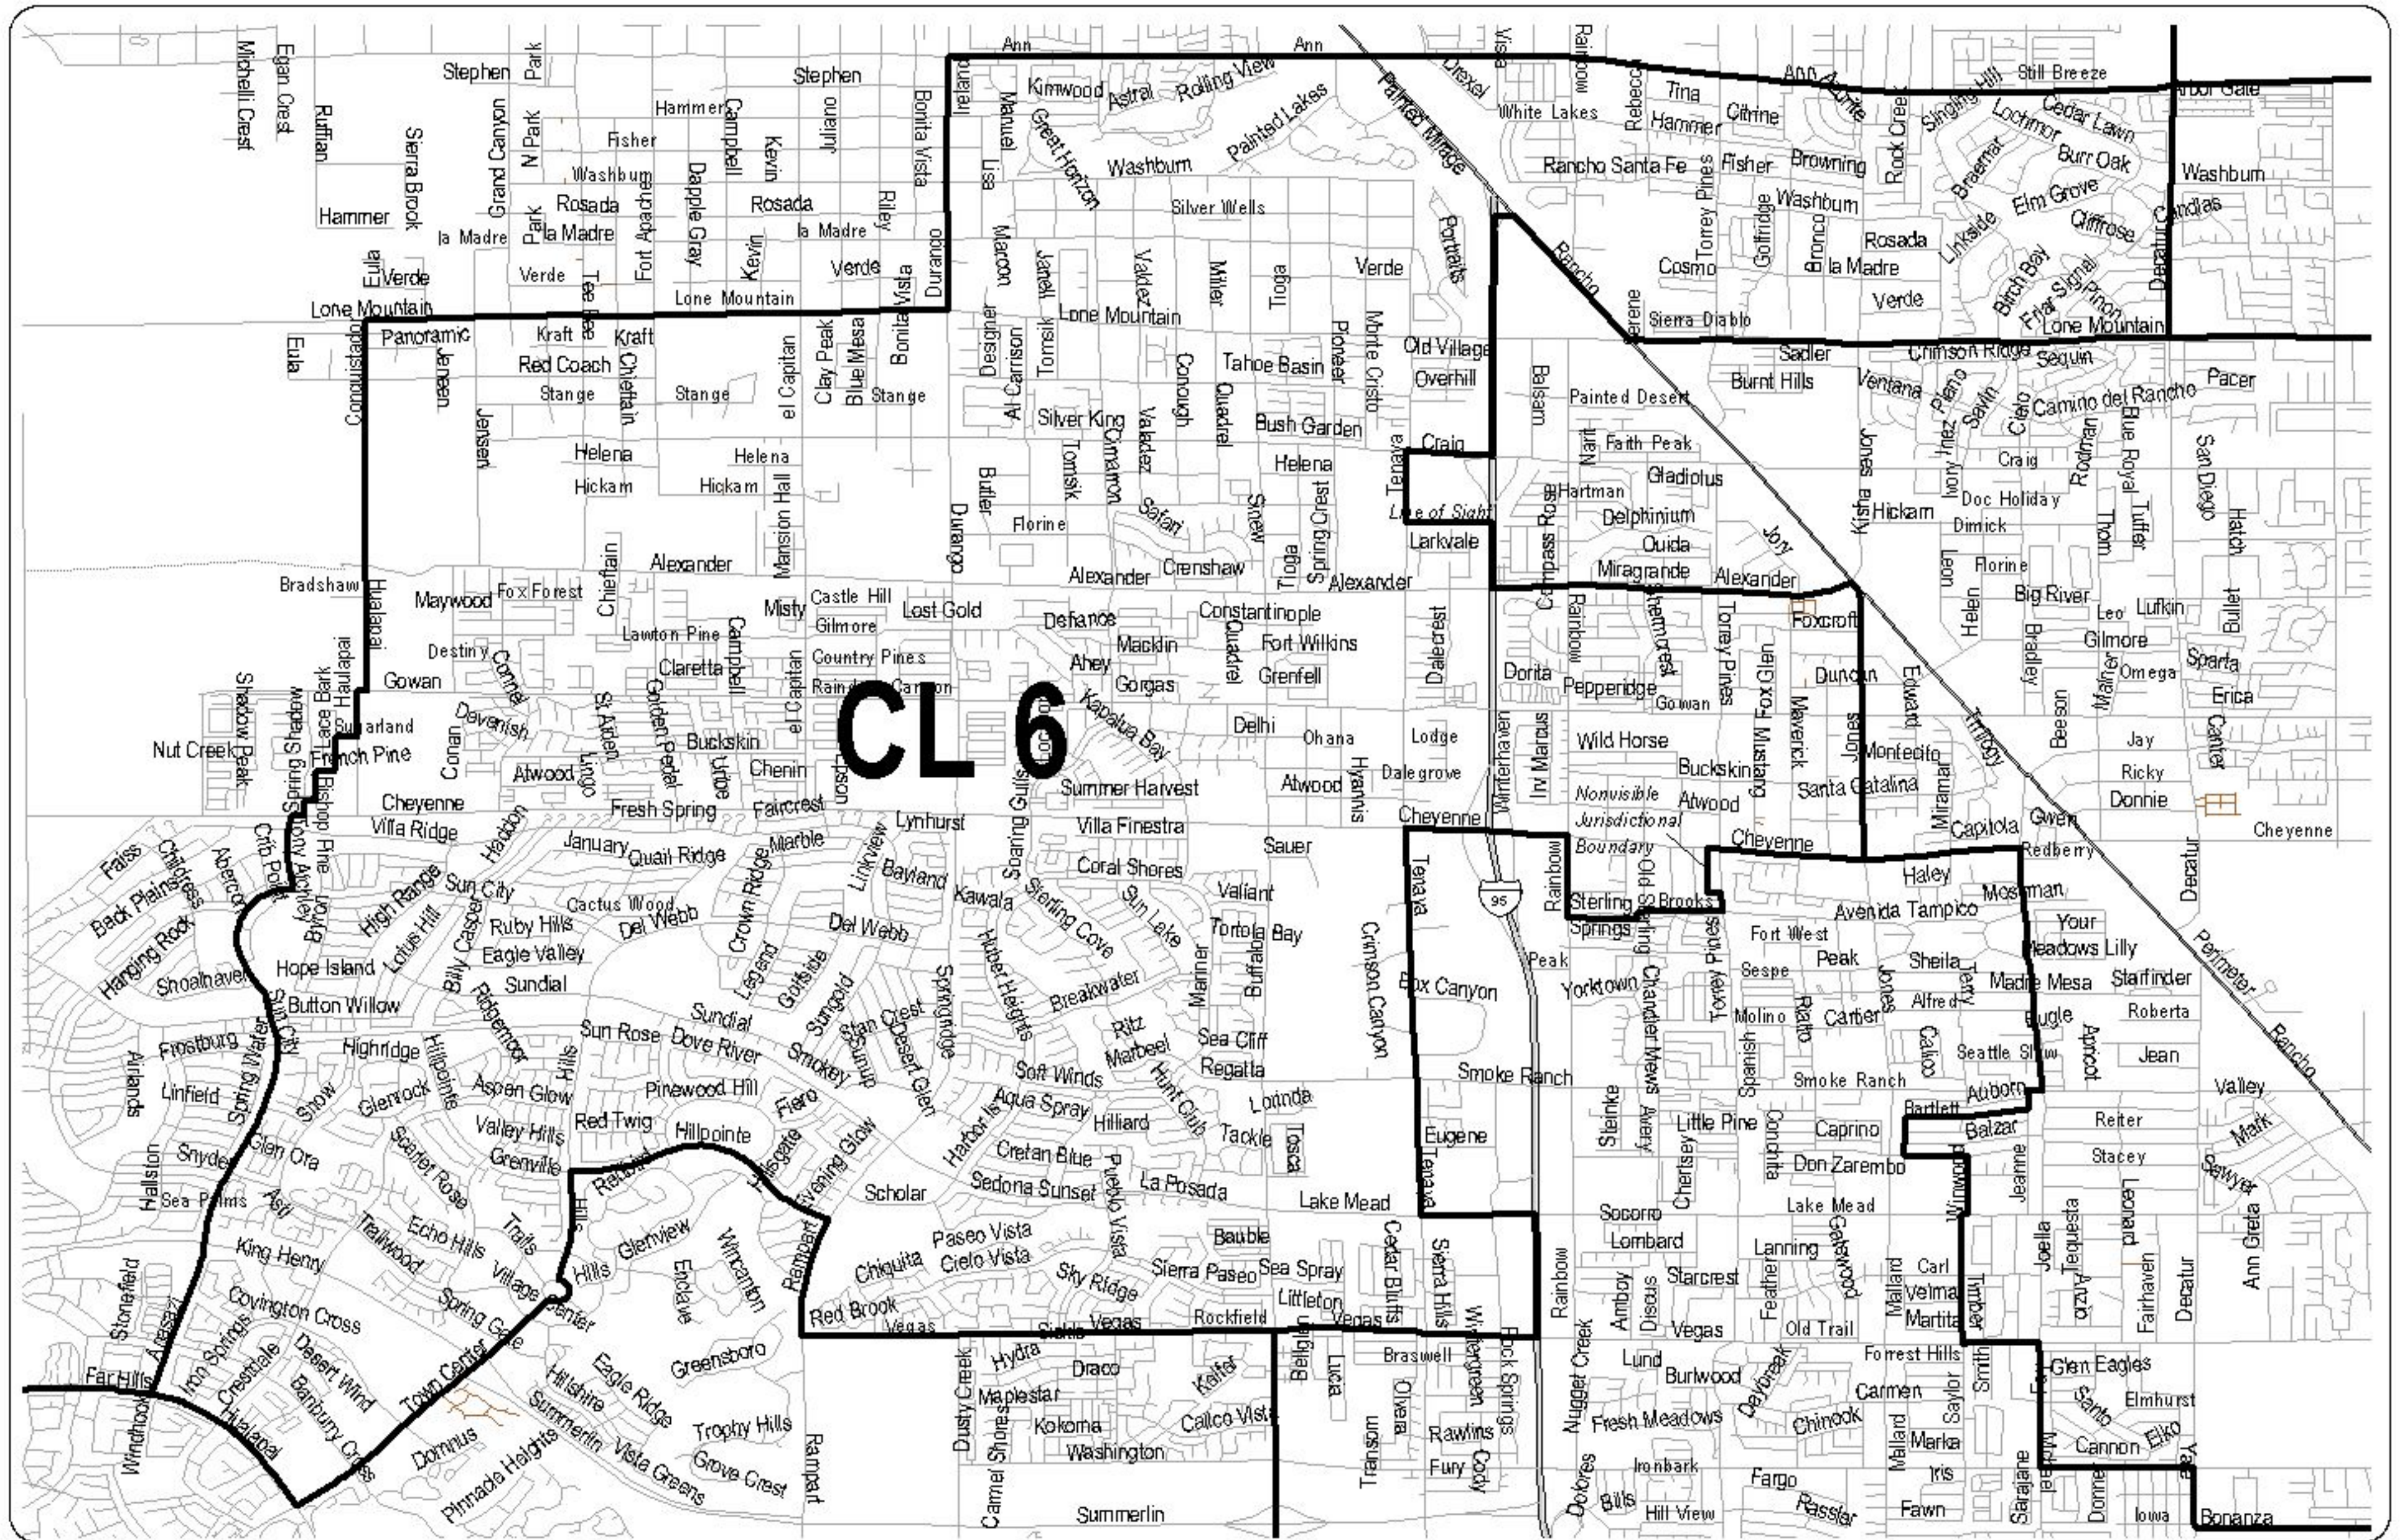

Nevada State Senate Clark County Senatorial District 6

Districts are effective on October 1, 2013.