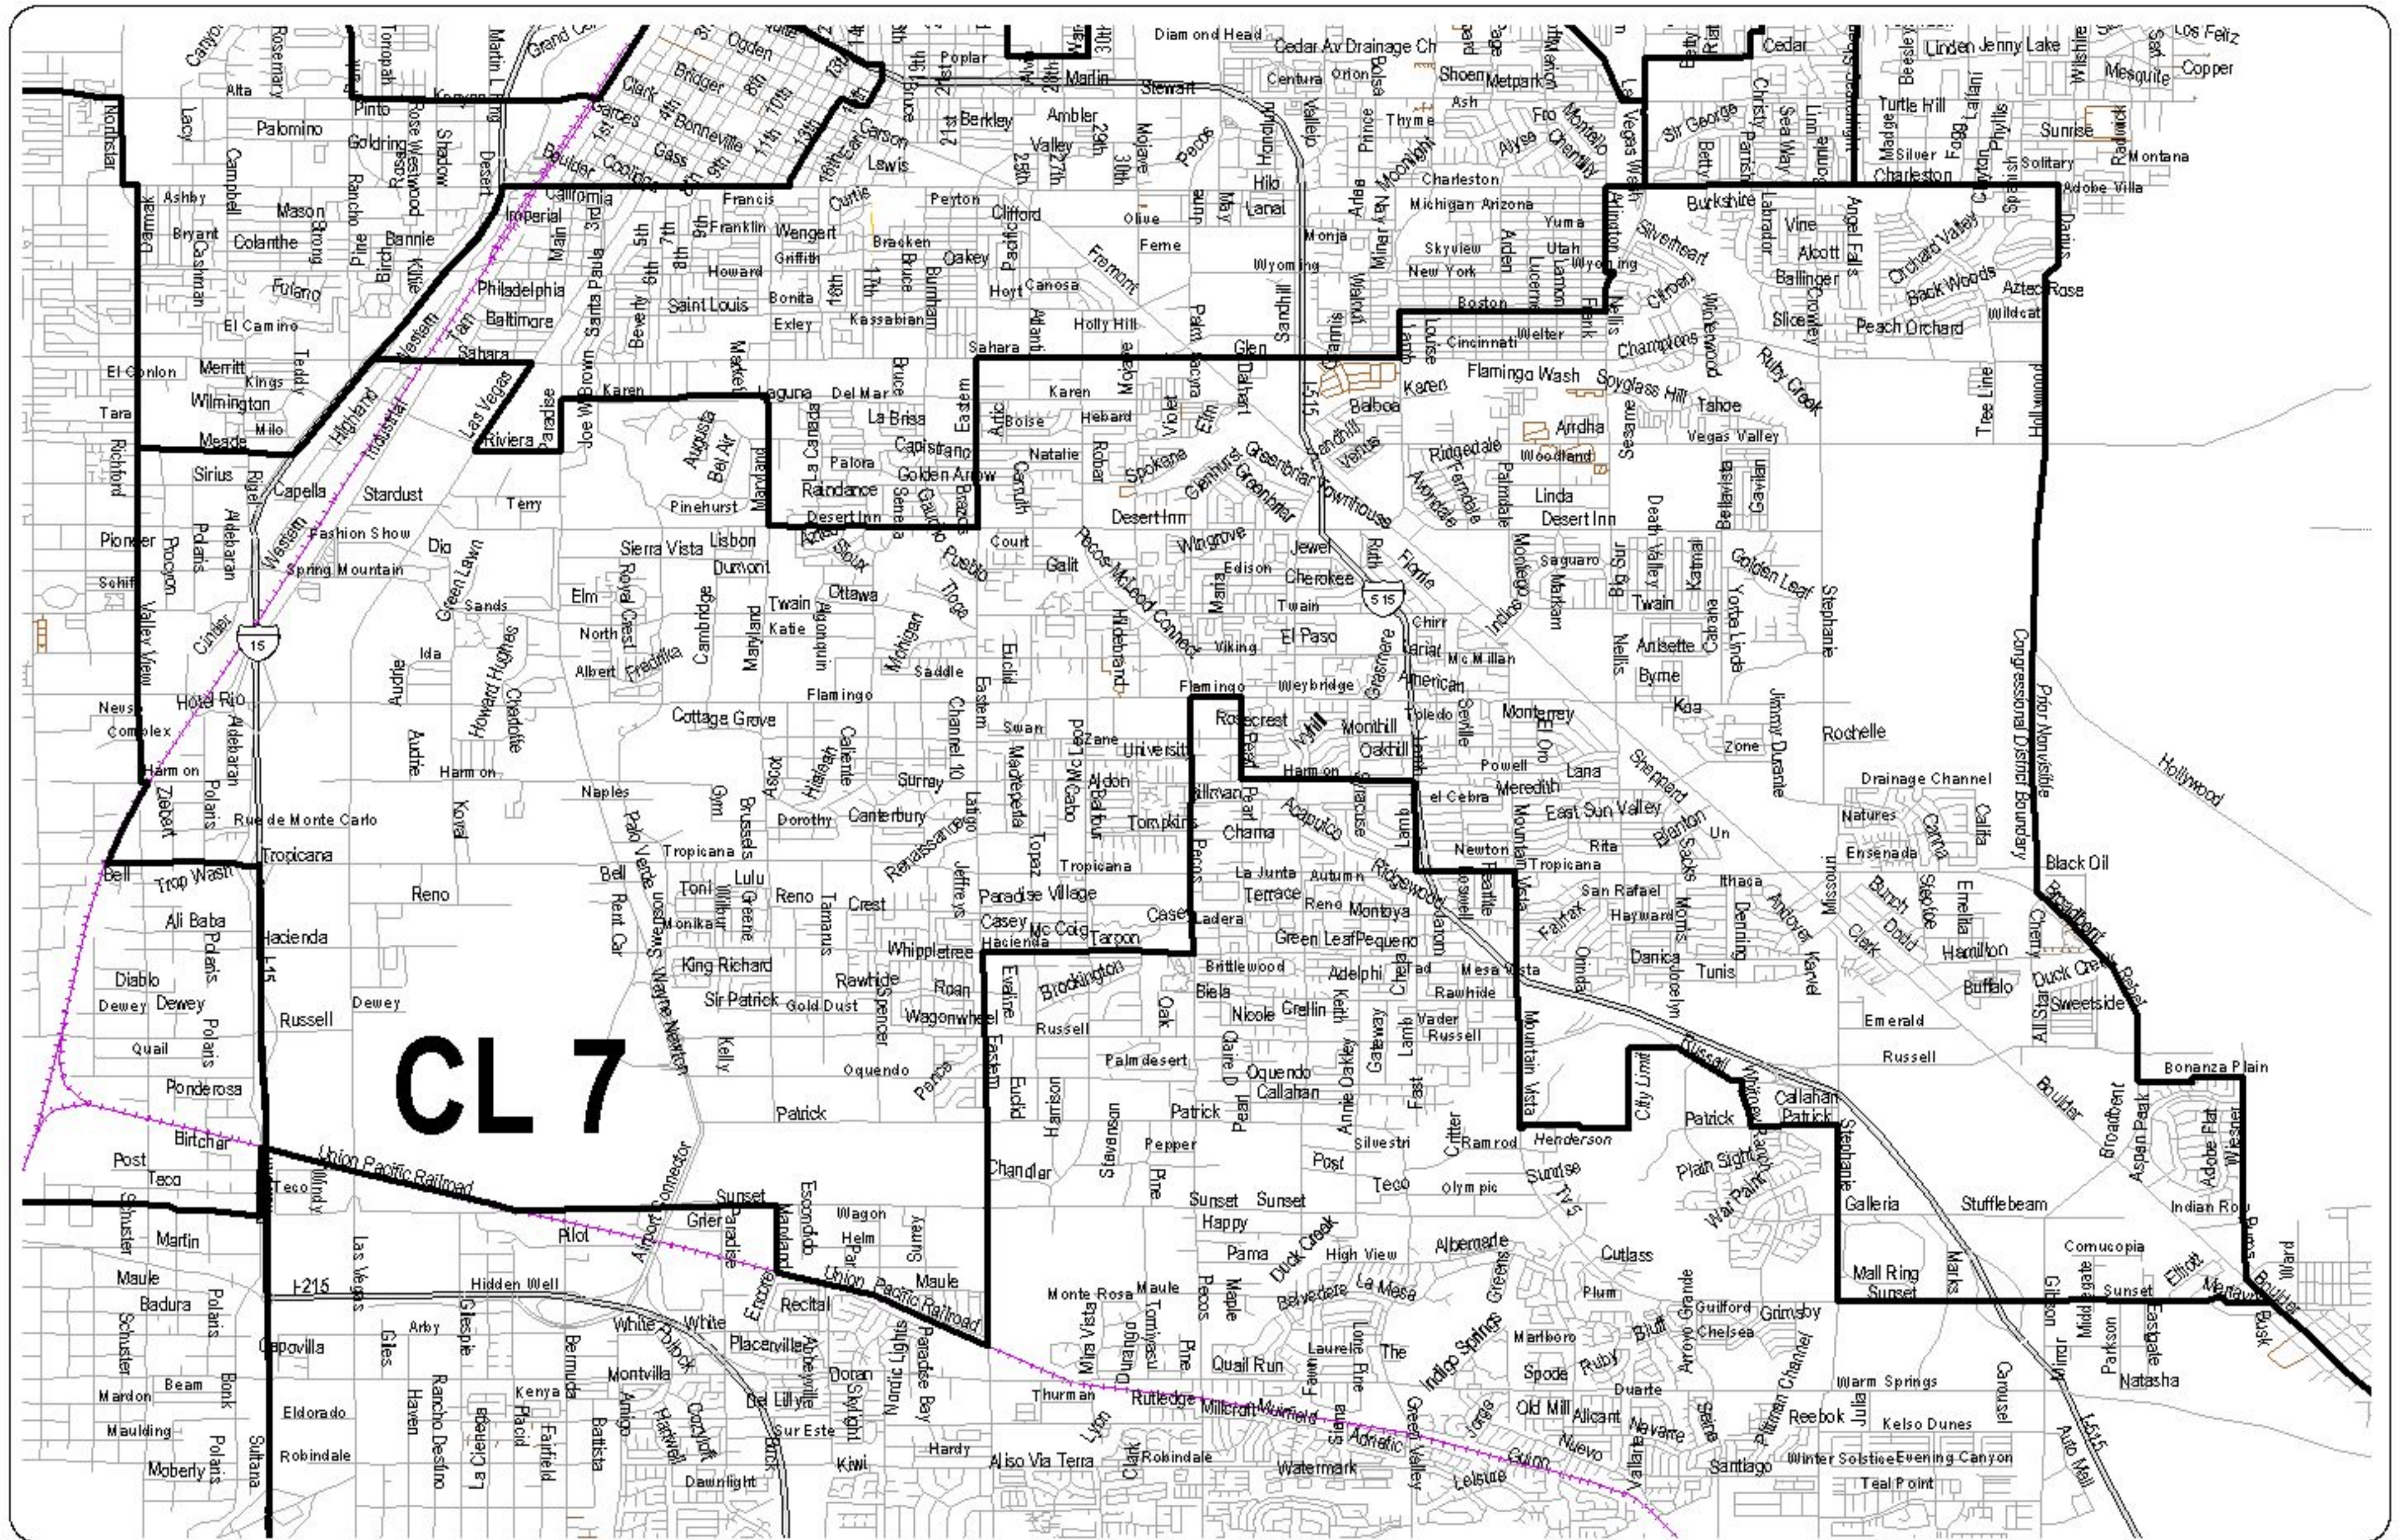

# Nevada State Senate Clark County Senatorial District 7

Districts are effective on October 1, 2011.