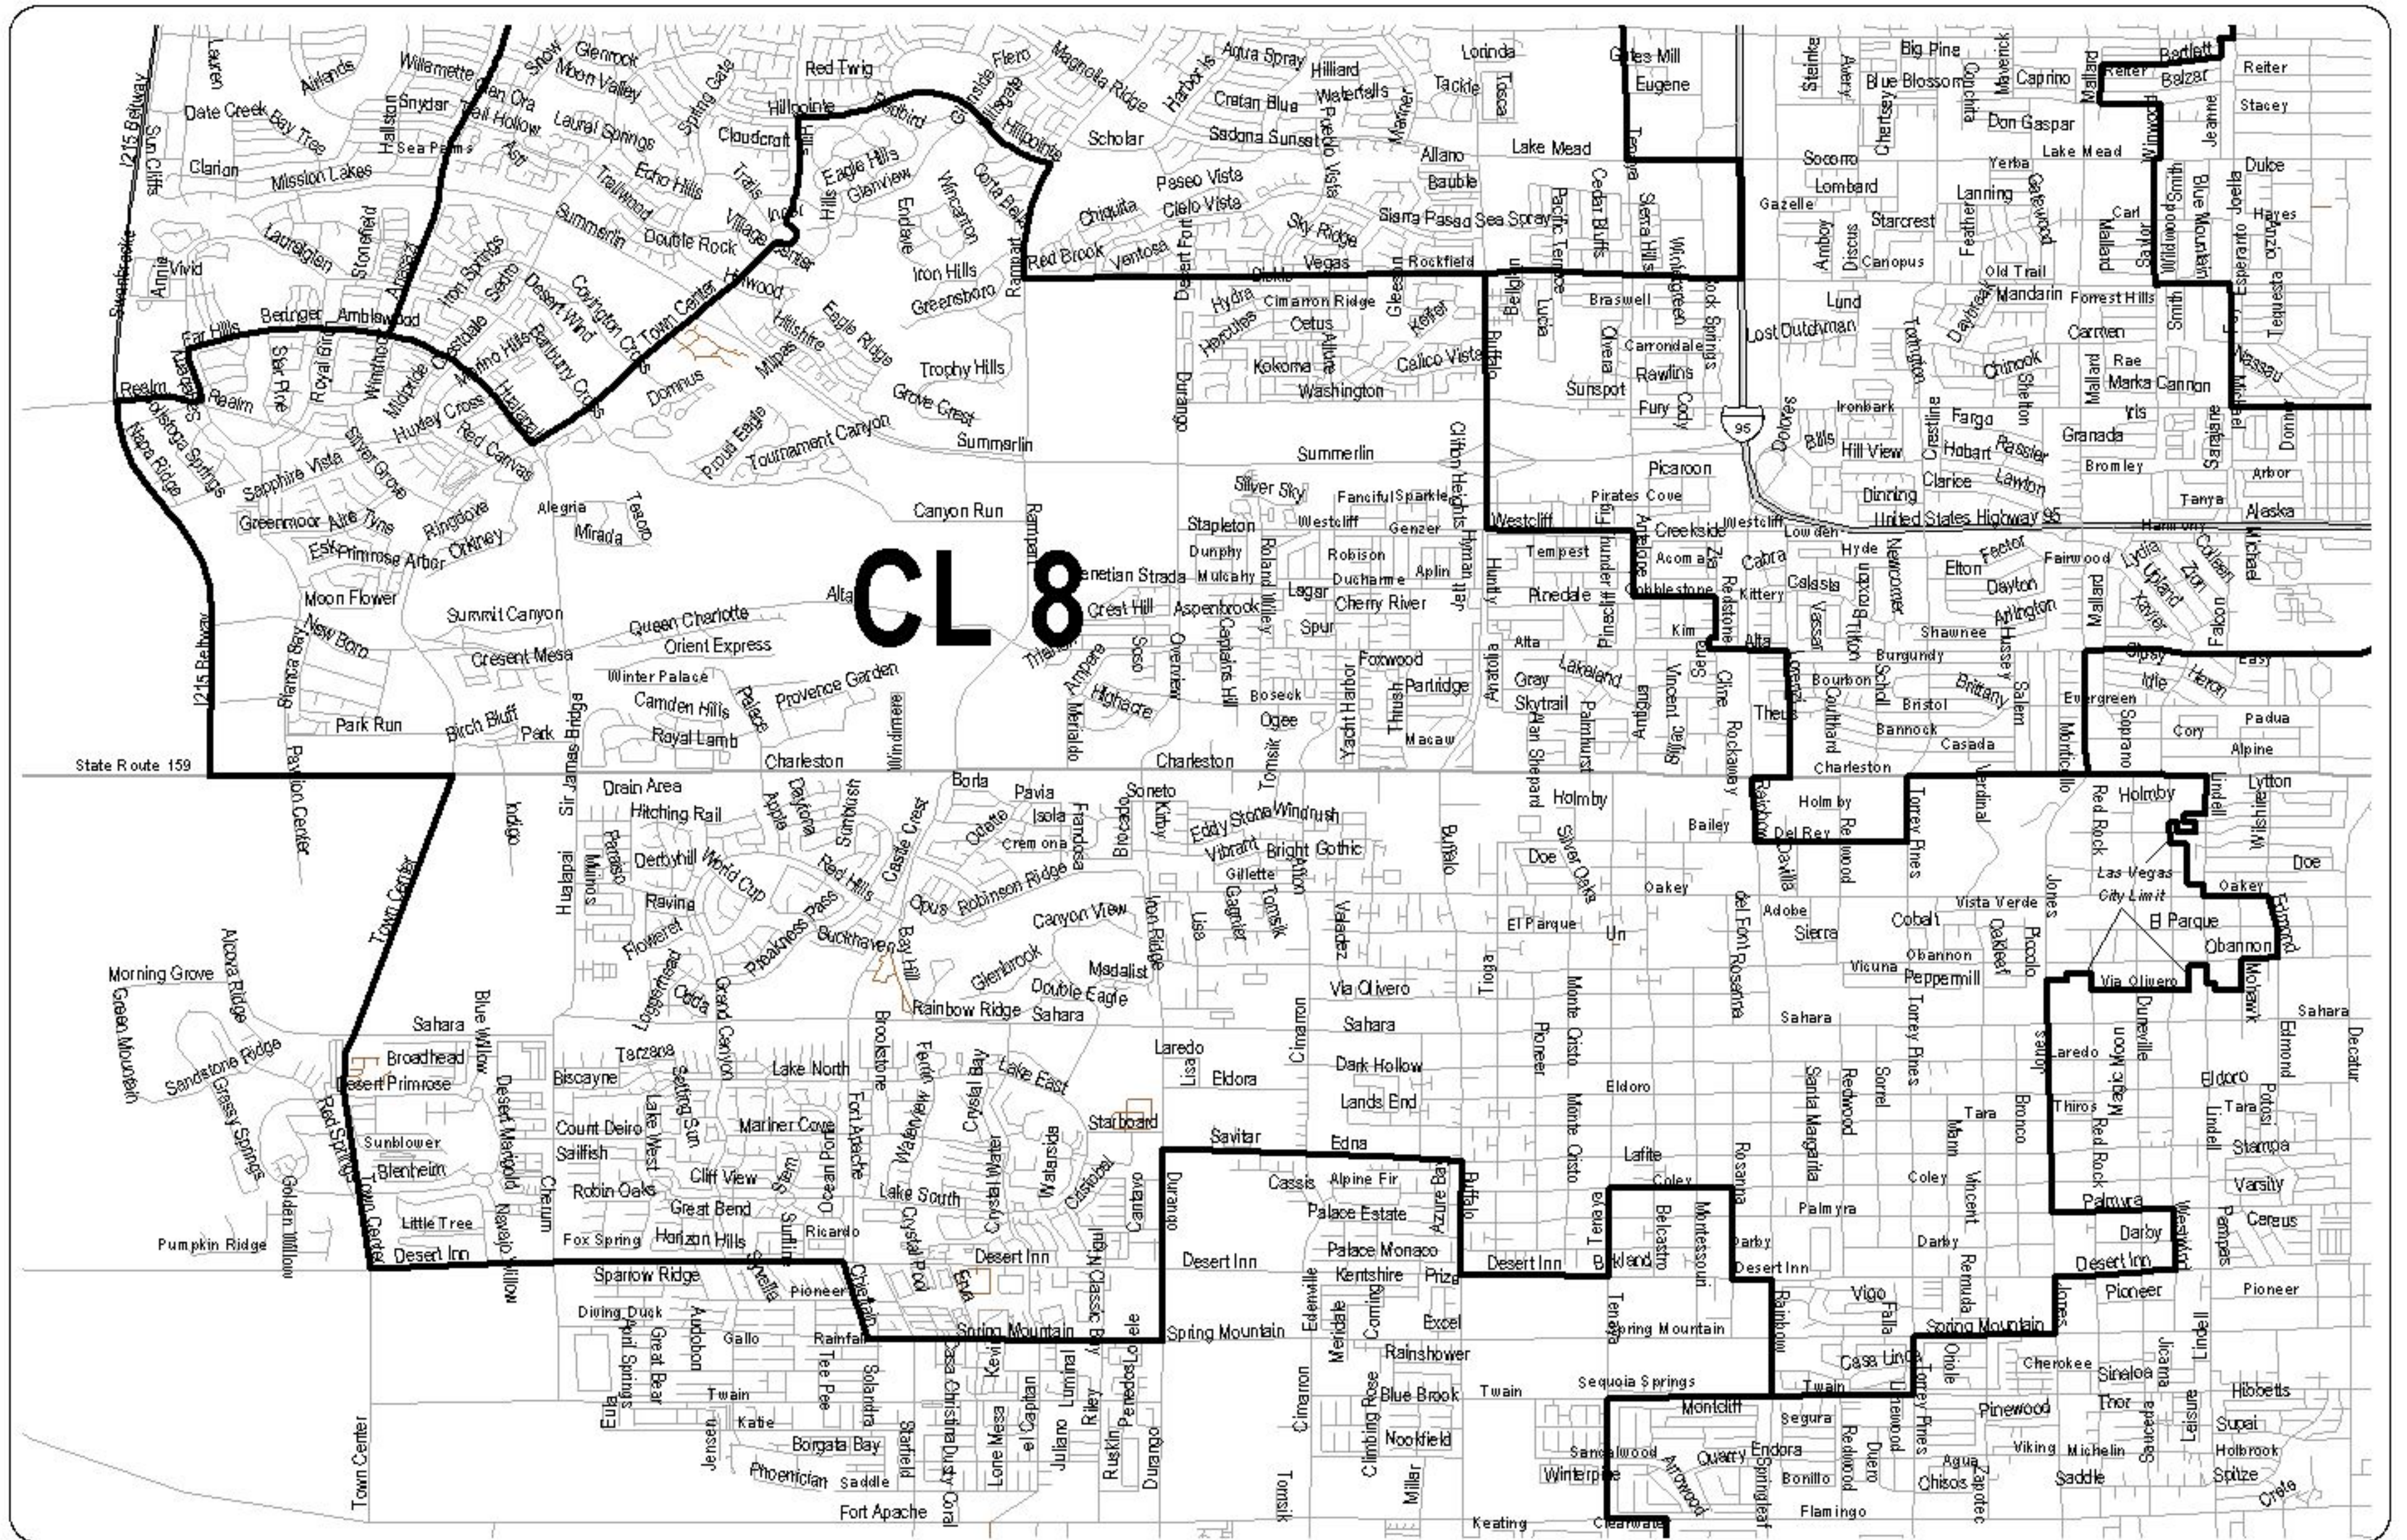

Nevada State Senate Clark County Senatorial District 8

Districts are effective on October 1, 2011.