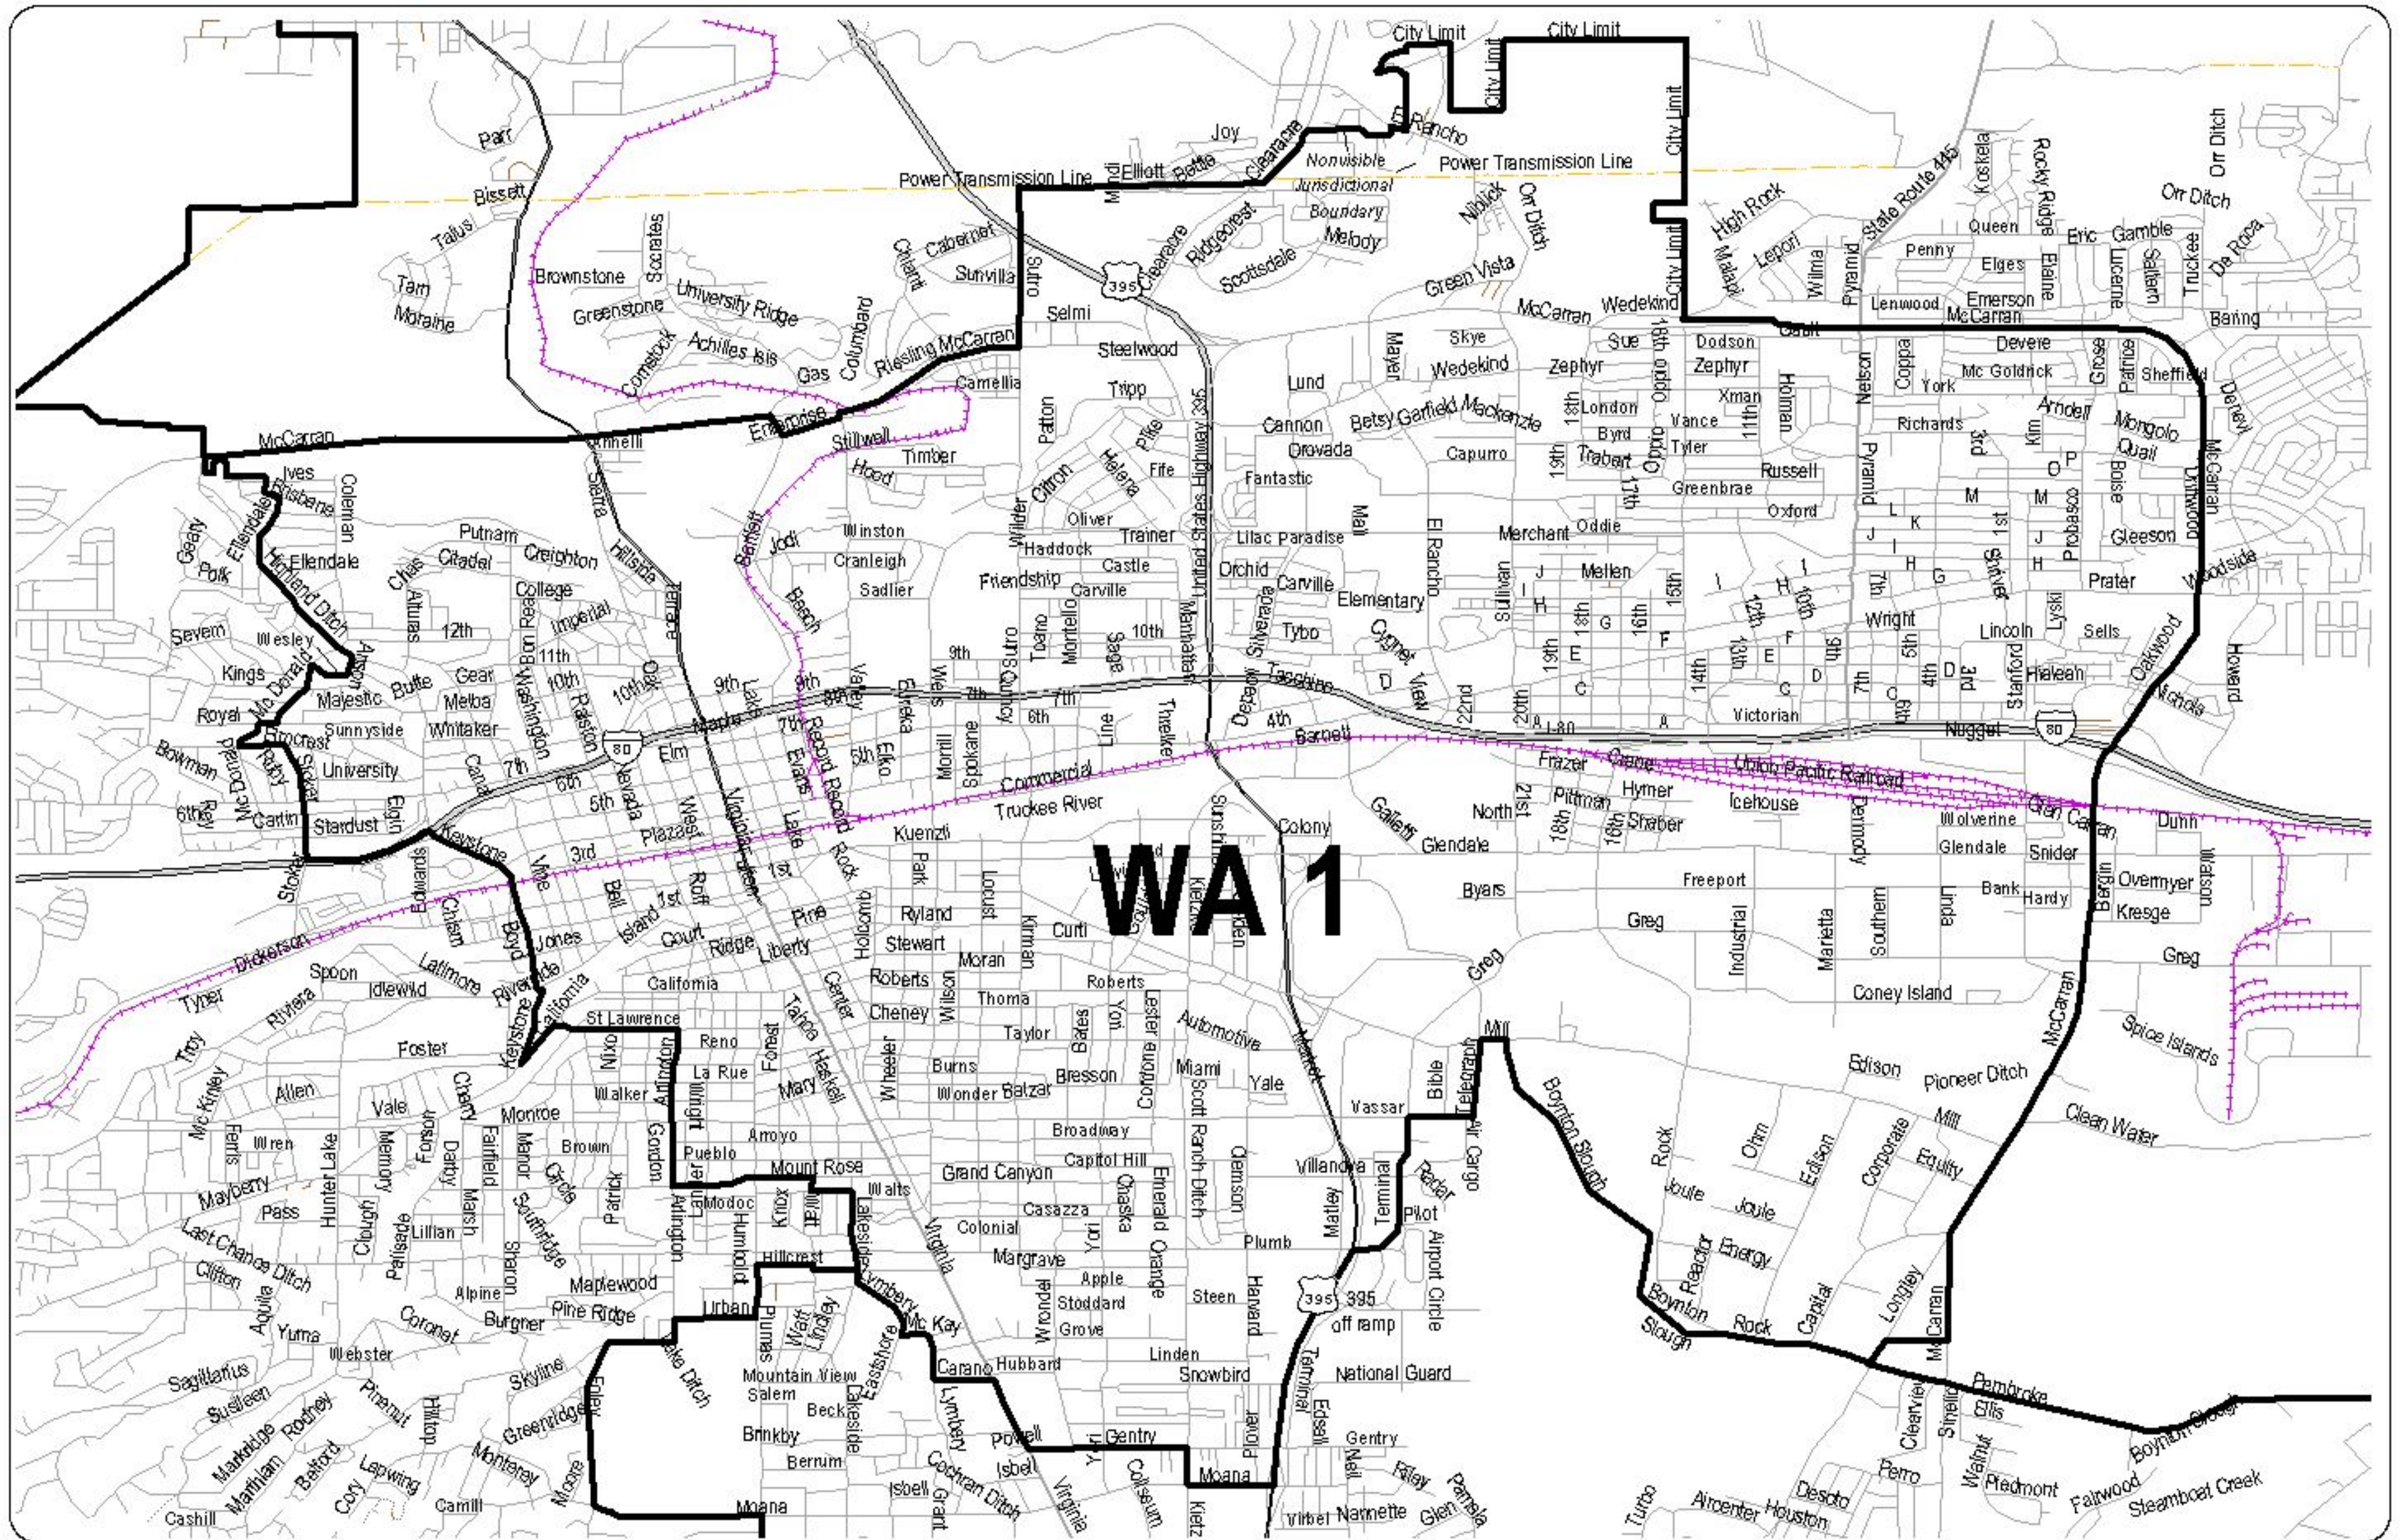

Nevada State Senate Washoe County Senatorial District 1

Districts are effective on October 1, 2013.