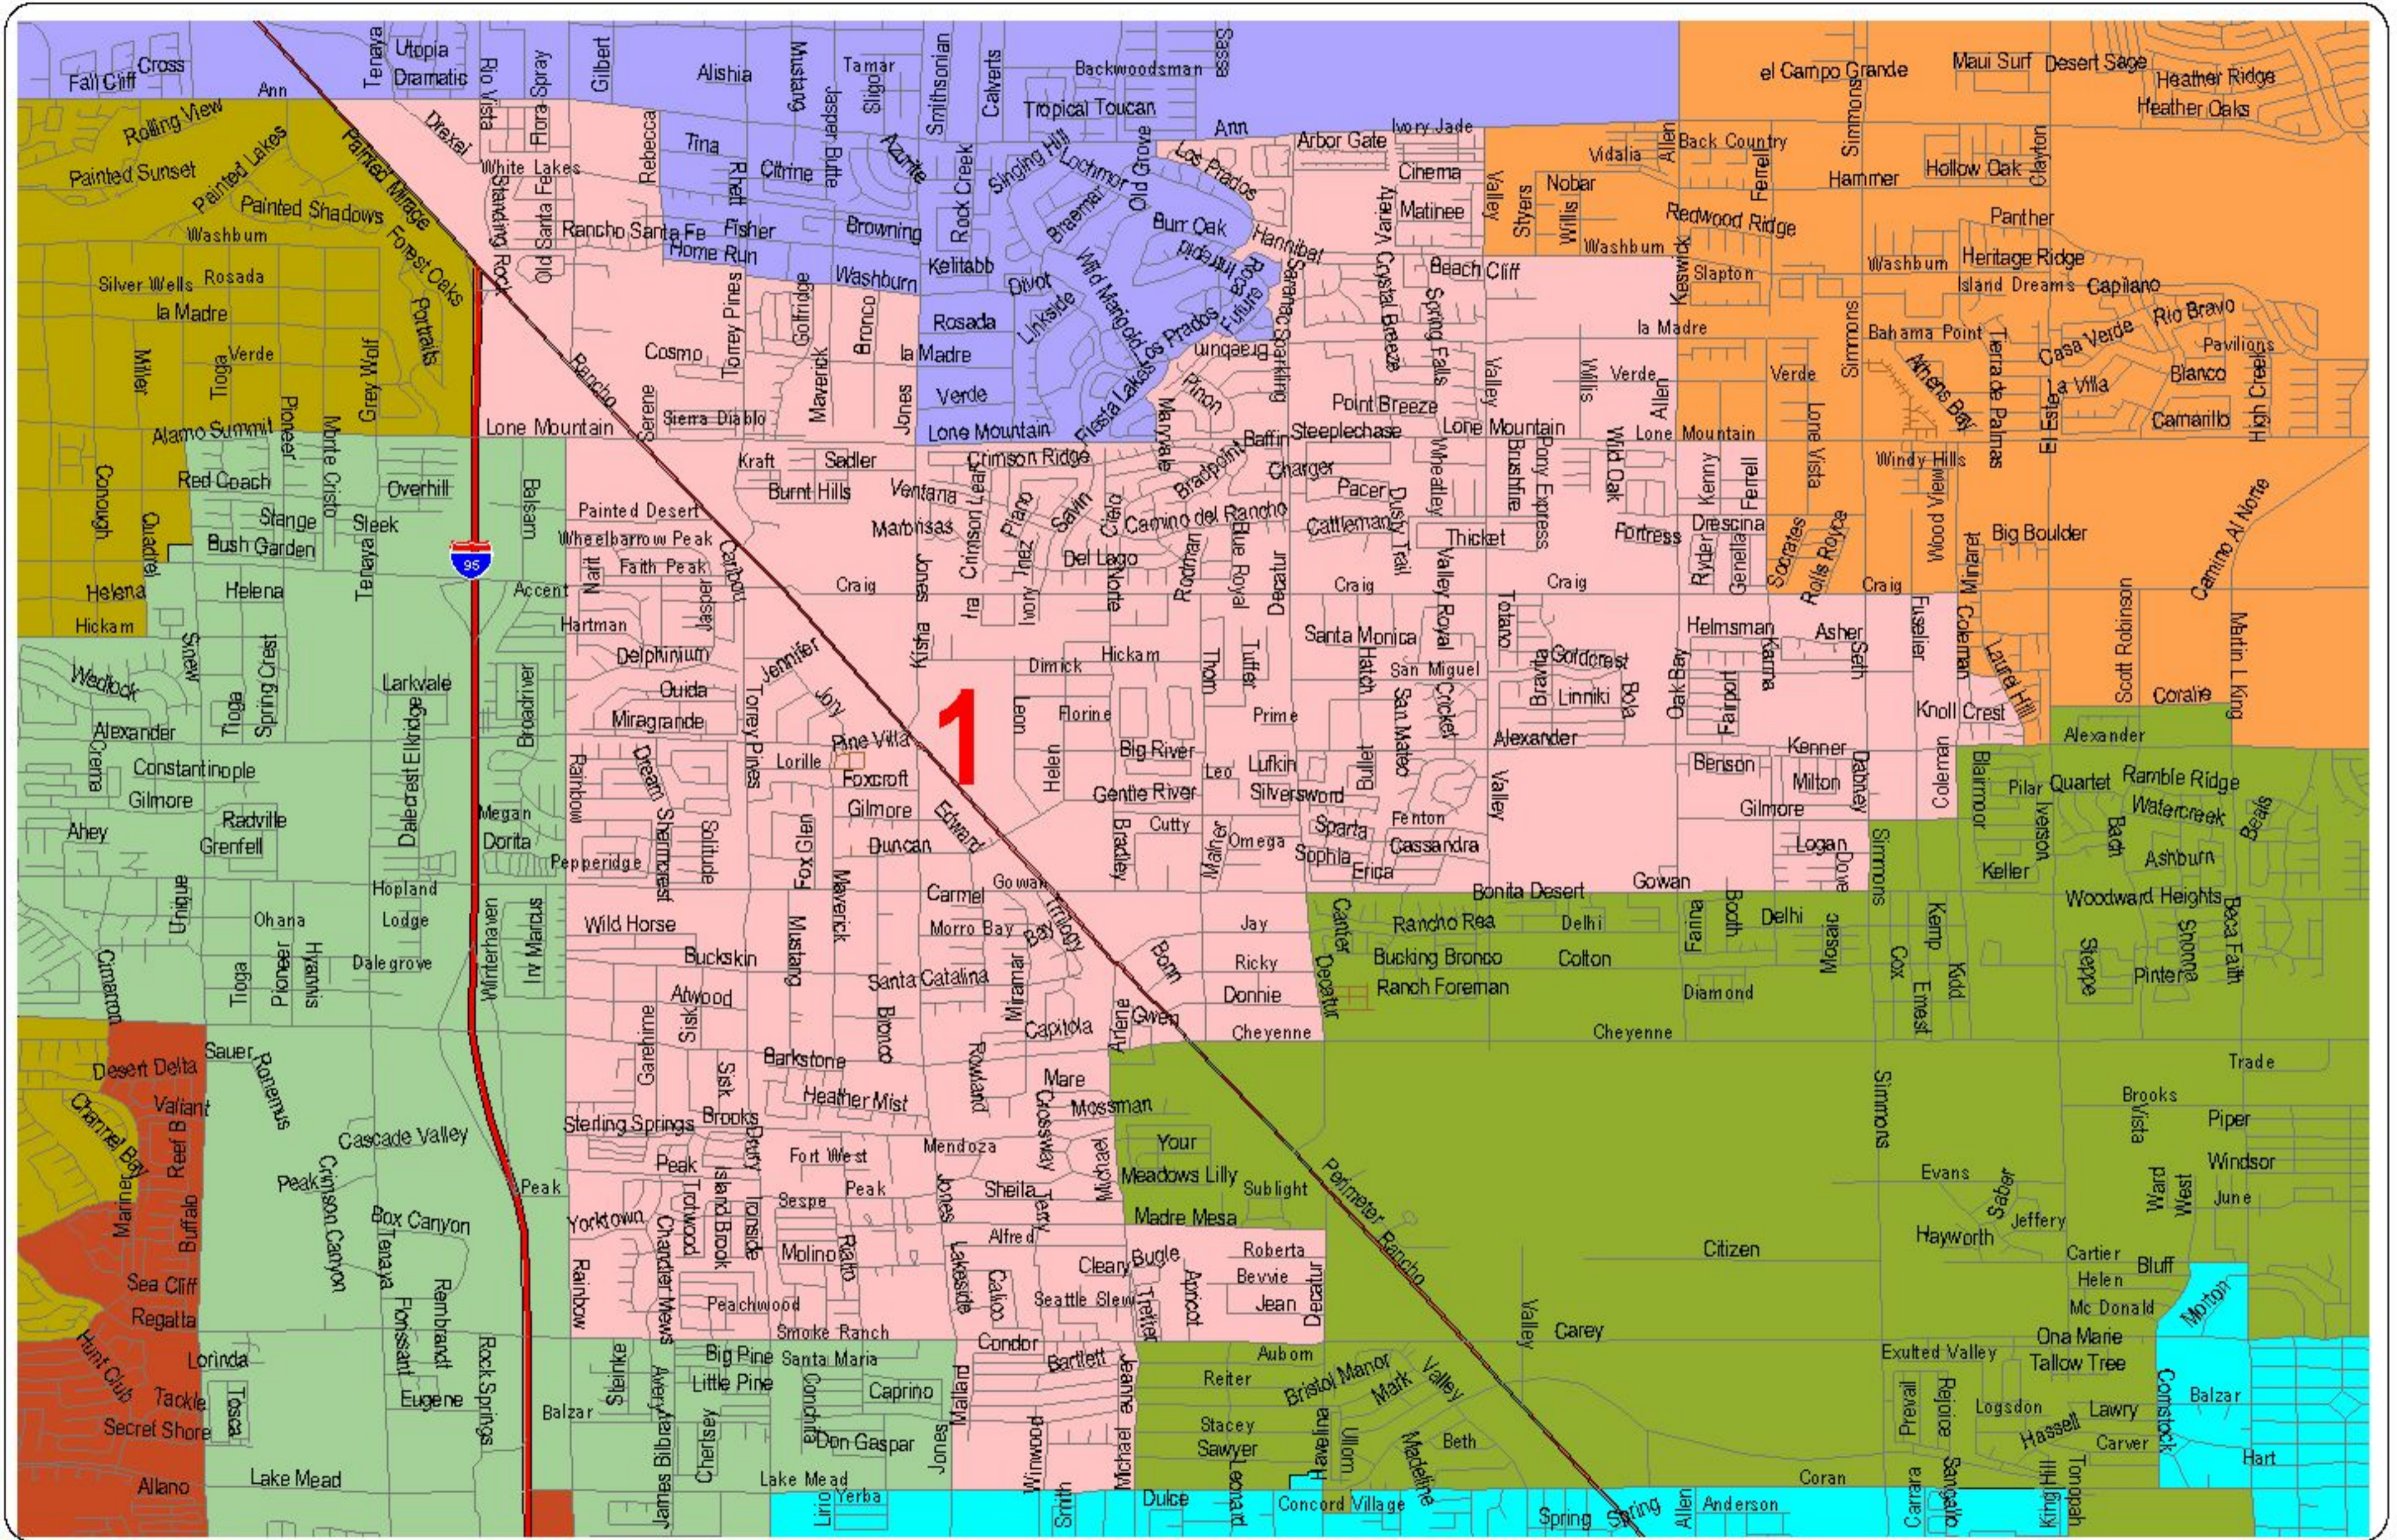

Nevada State Assembly District 1

0 0.5 1 1.5 2 Miles

Districts are effective on October 1, 2009.