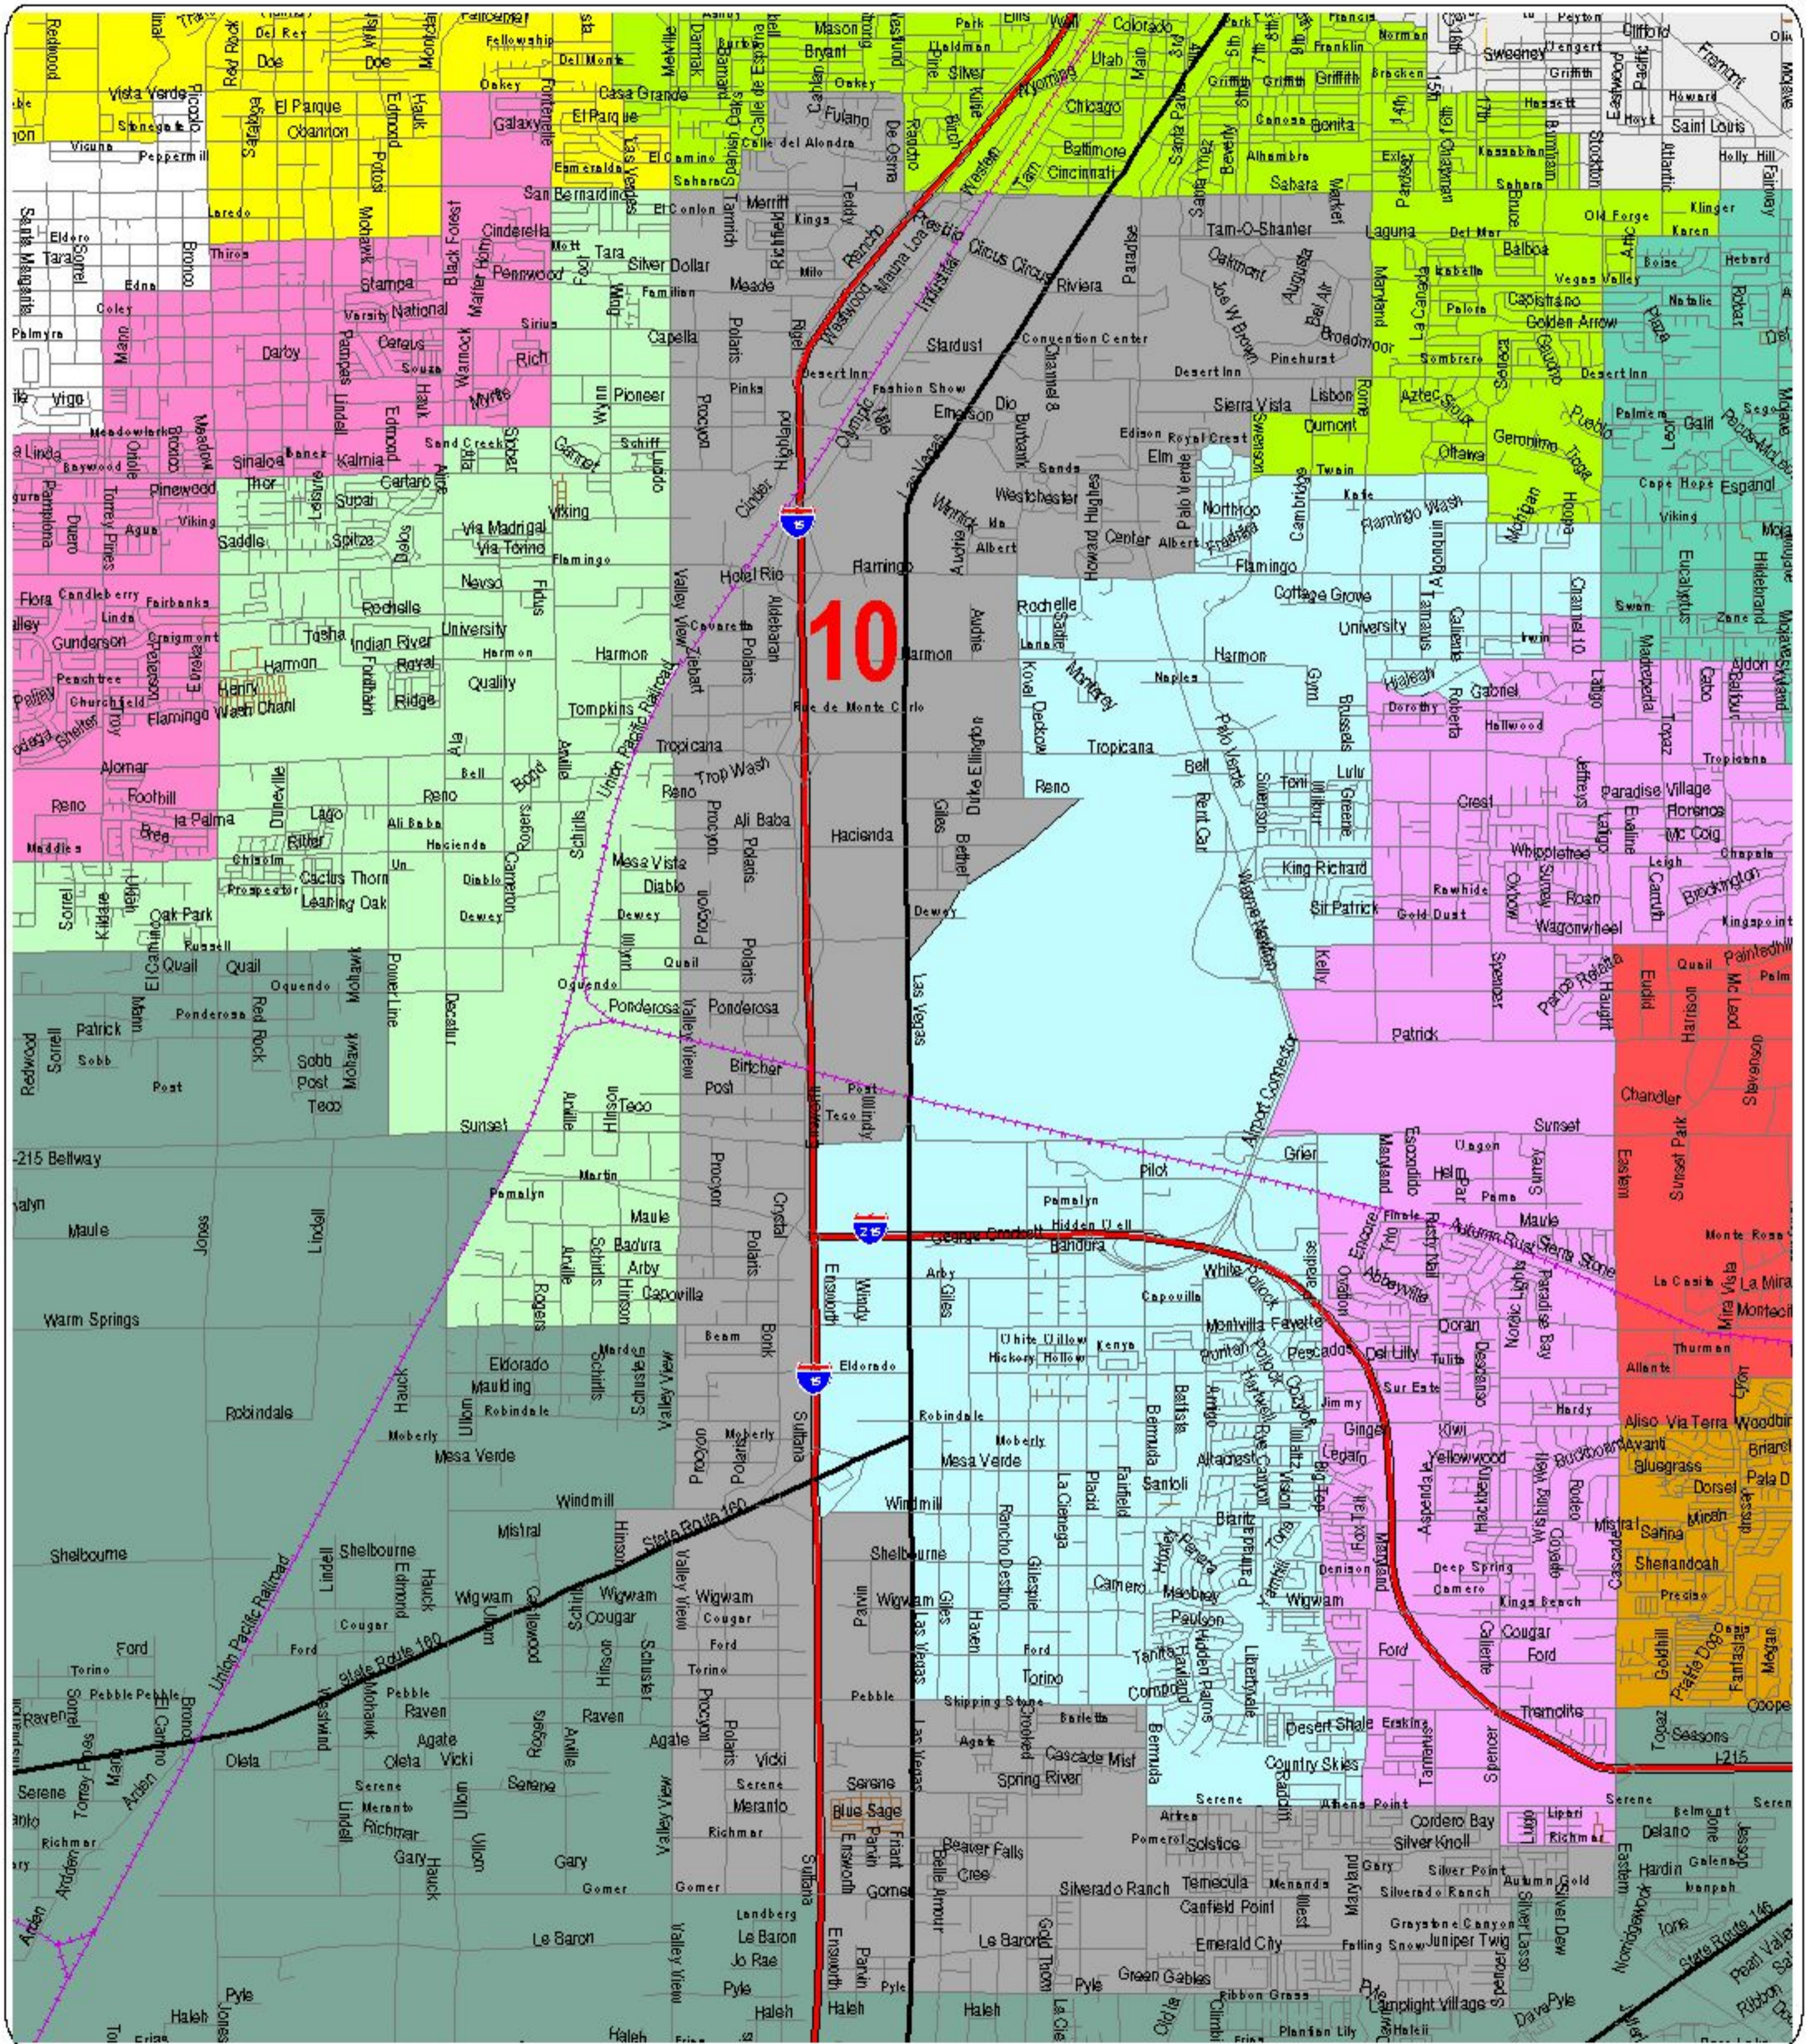

# Nevada State Assembly District 10

Districts are effective on October 1, 2011.