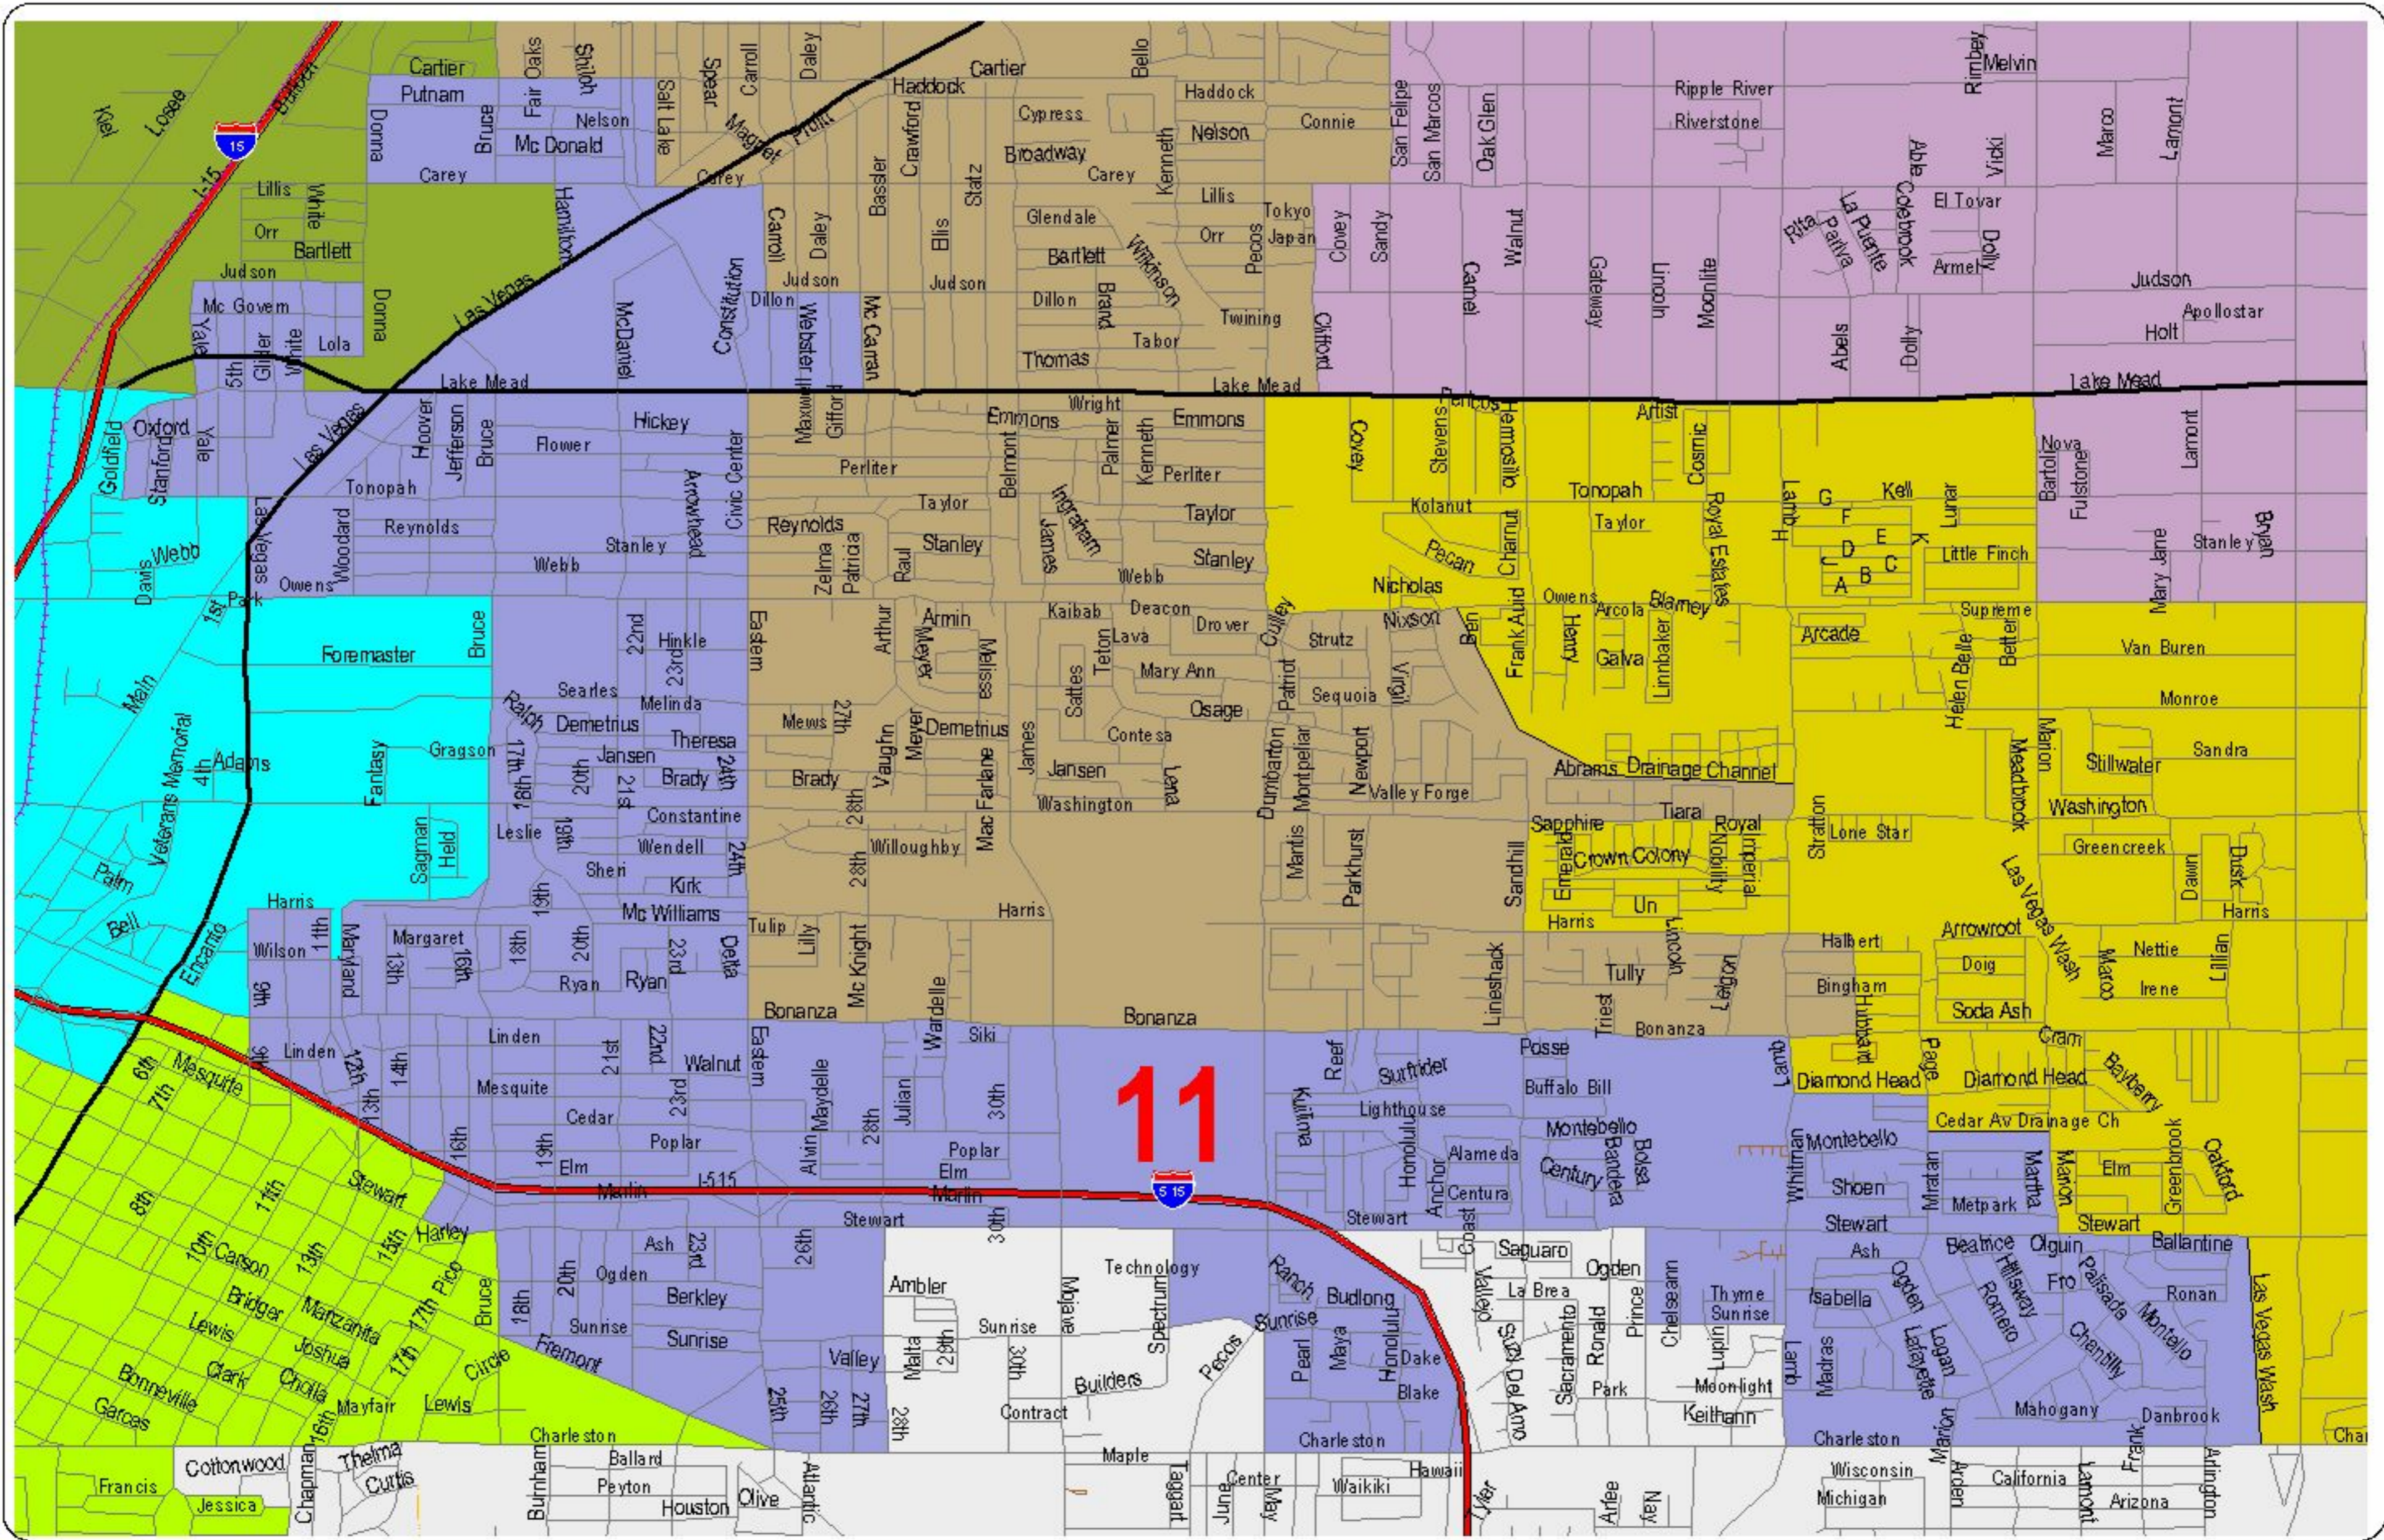

# Nevada State Assembly District 11

Districts are effective on October 1, 2013.