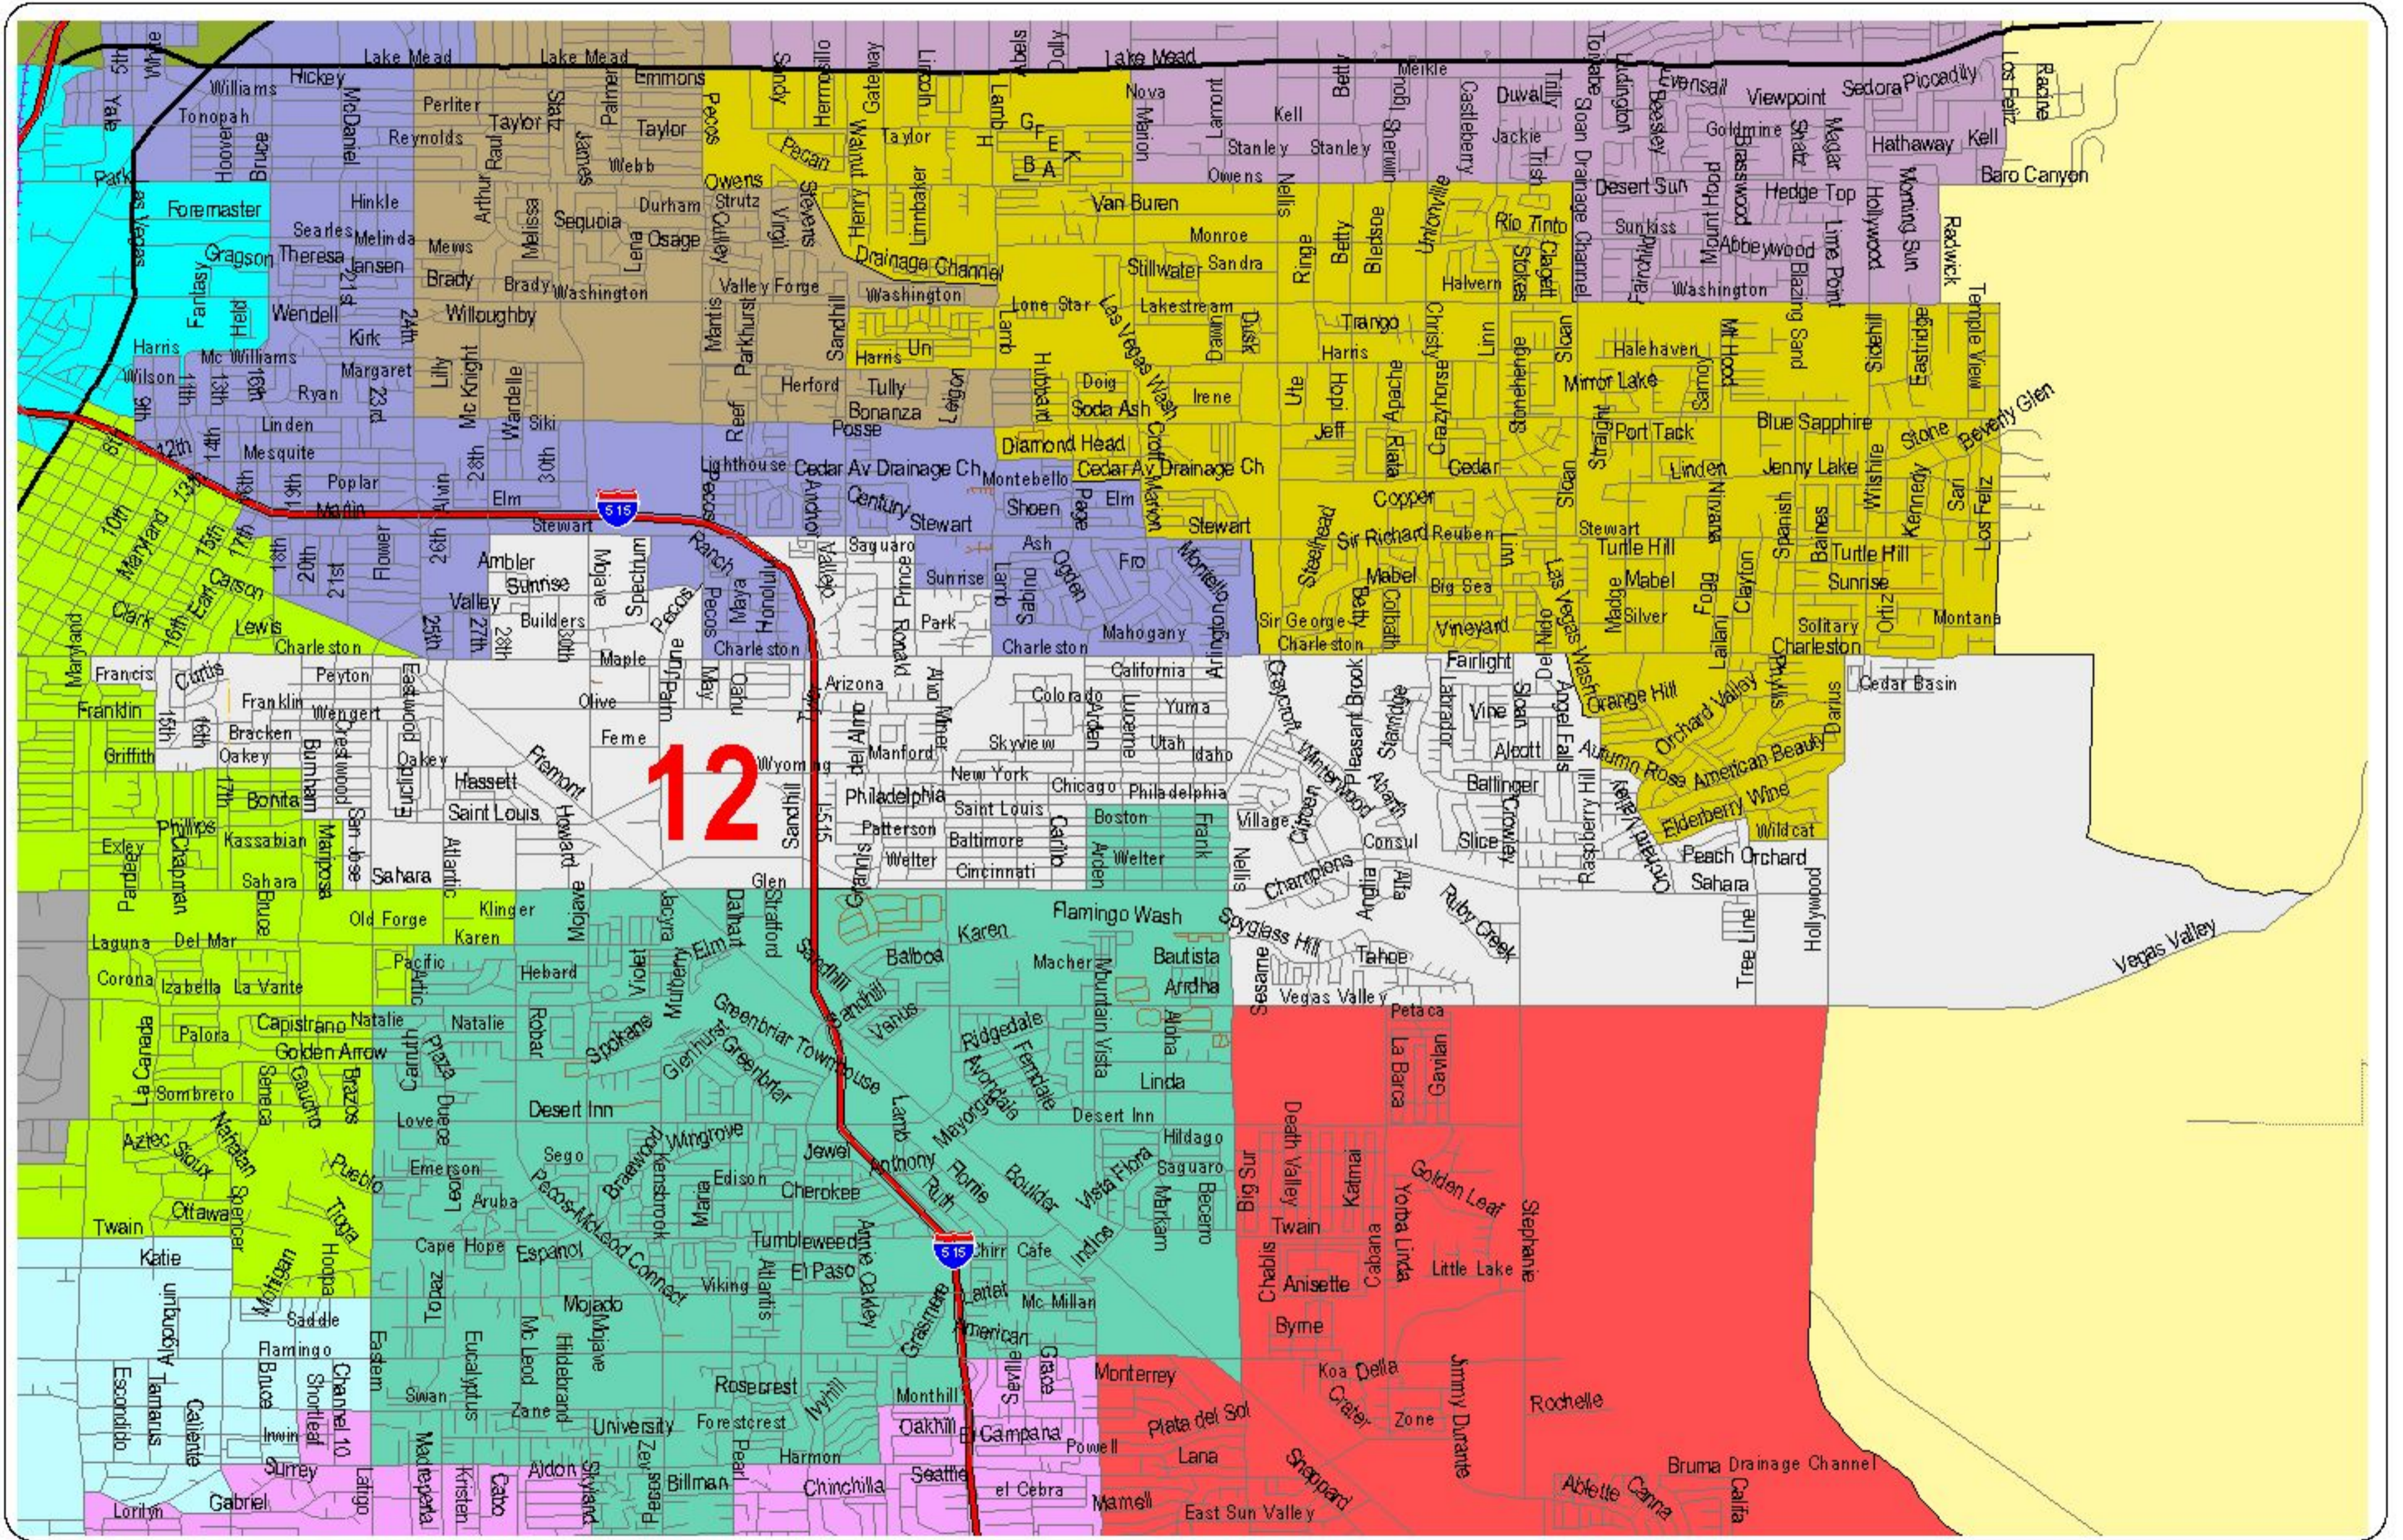

# Nevada State Assembly District 12

0 0.5 1 1.5 2 Miles