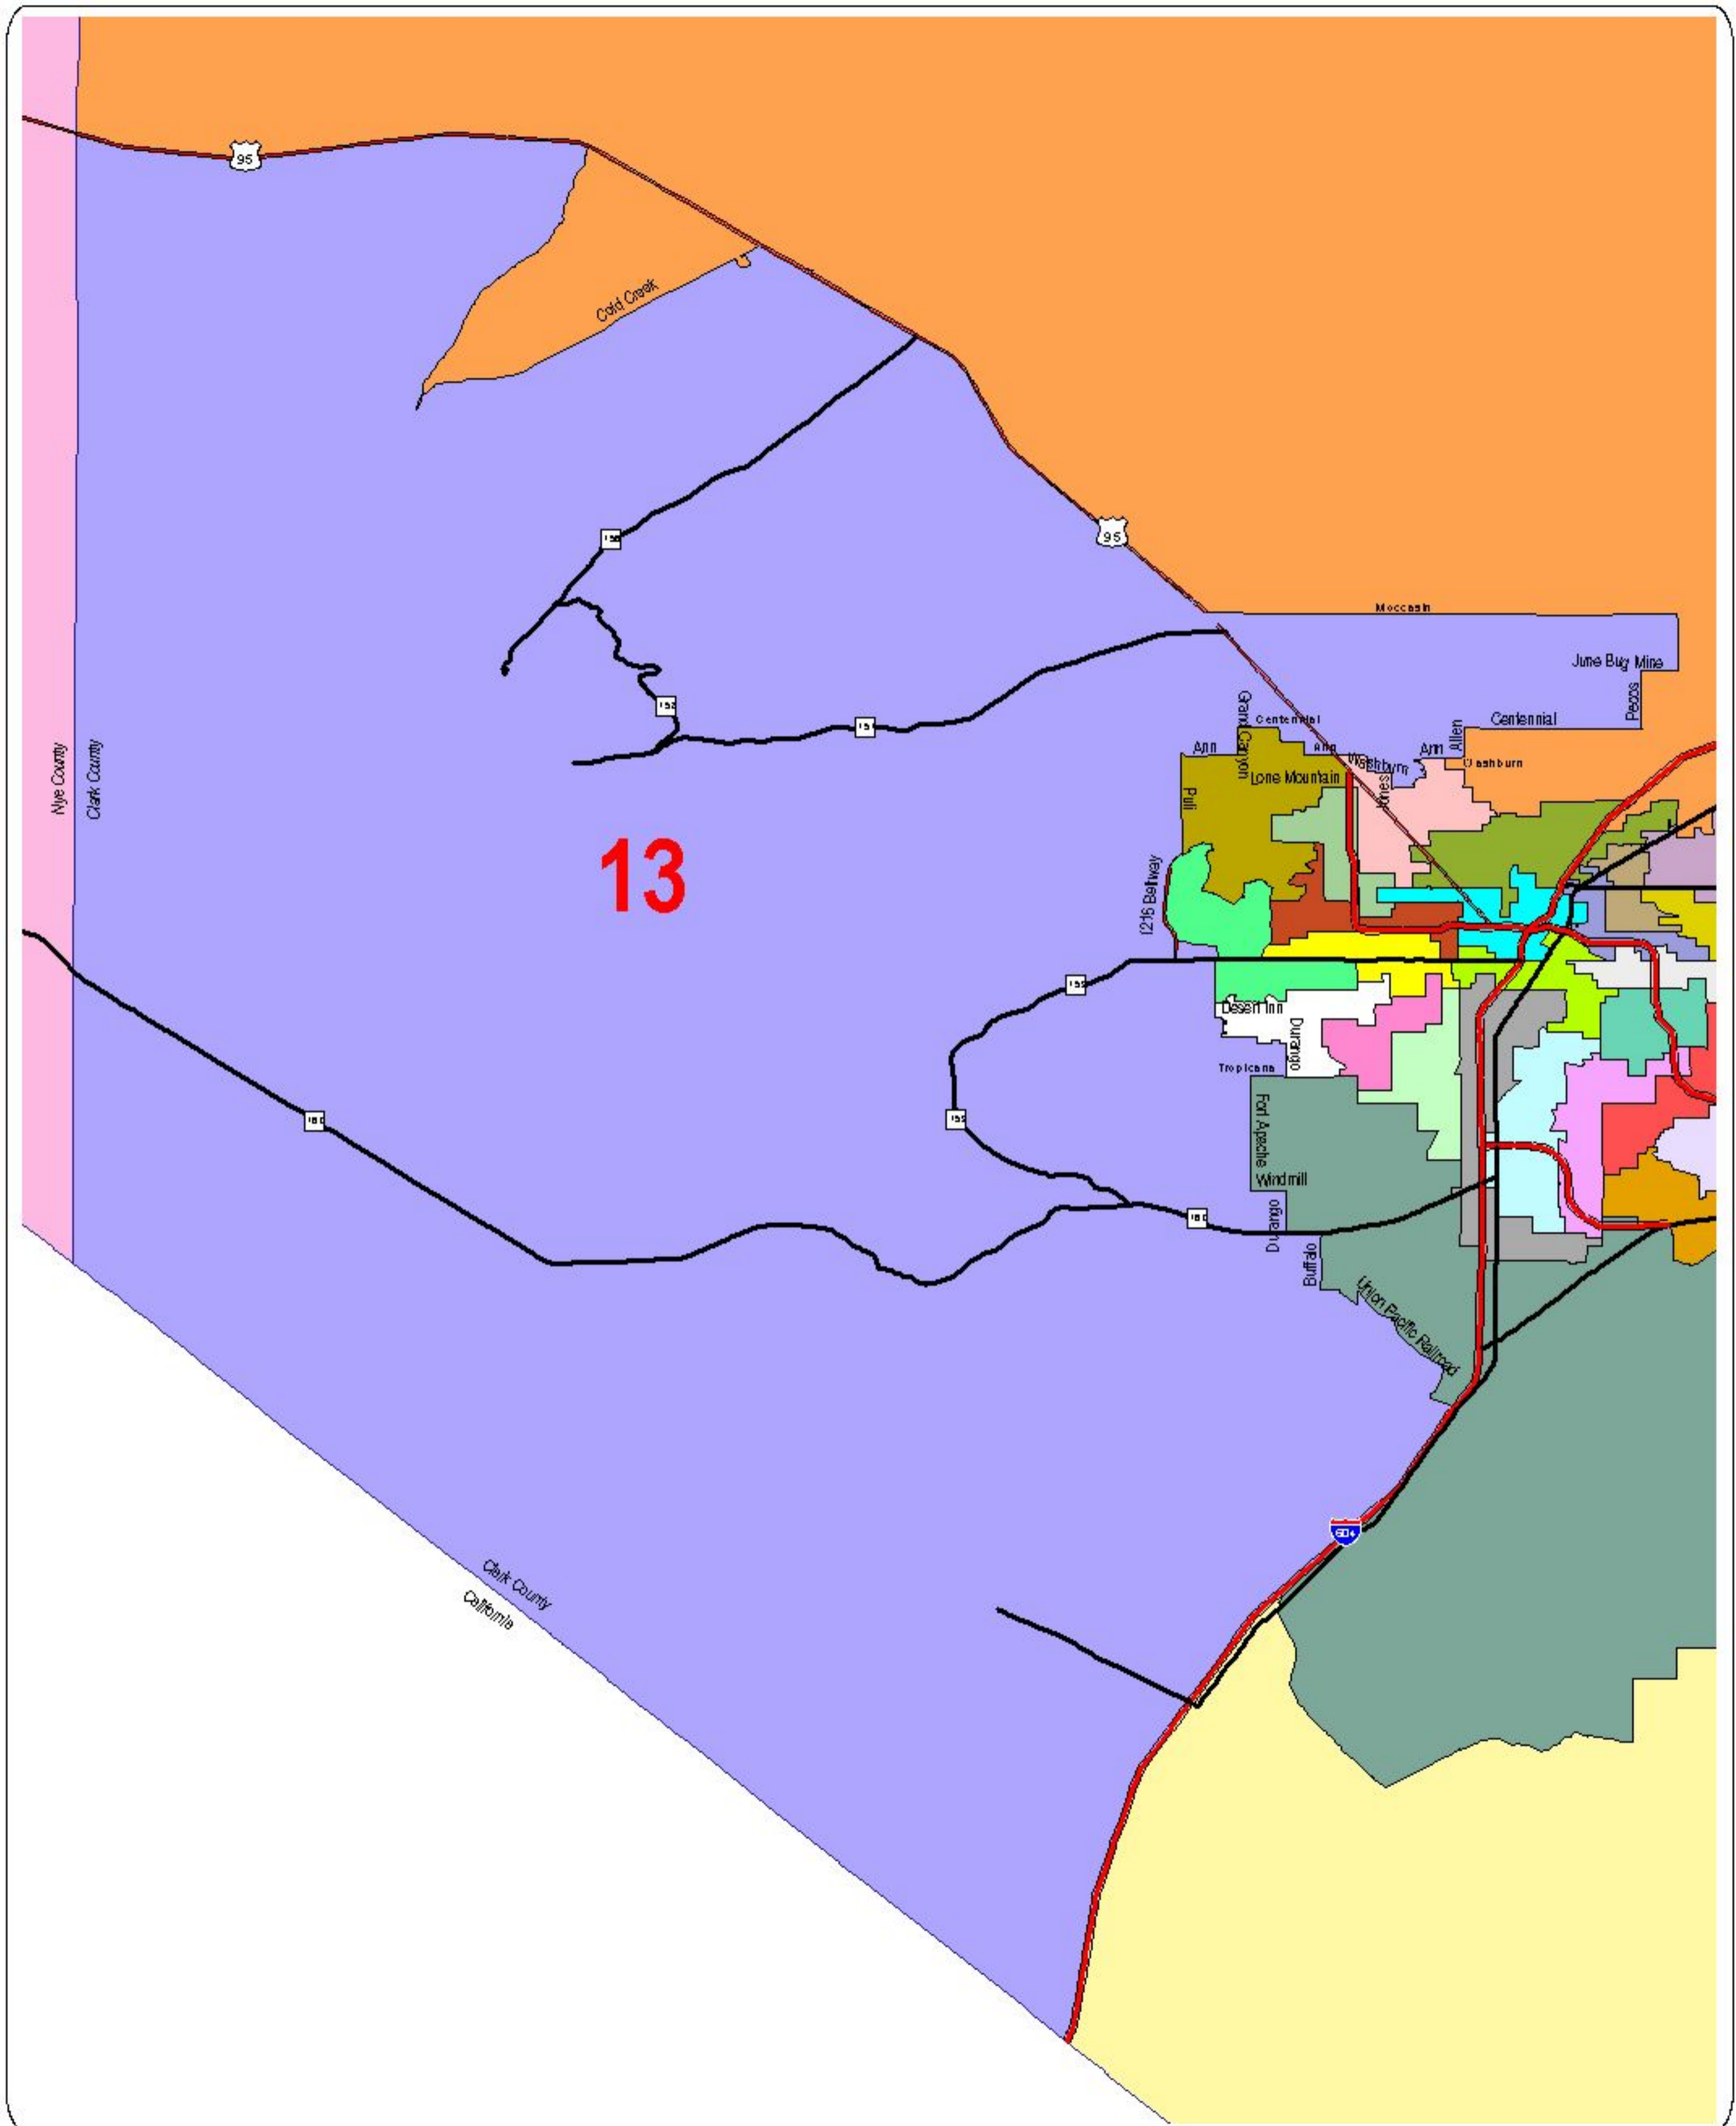

# Nevada State Assembly District 13

Districts are effective on October 1, 2013.