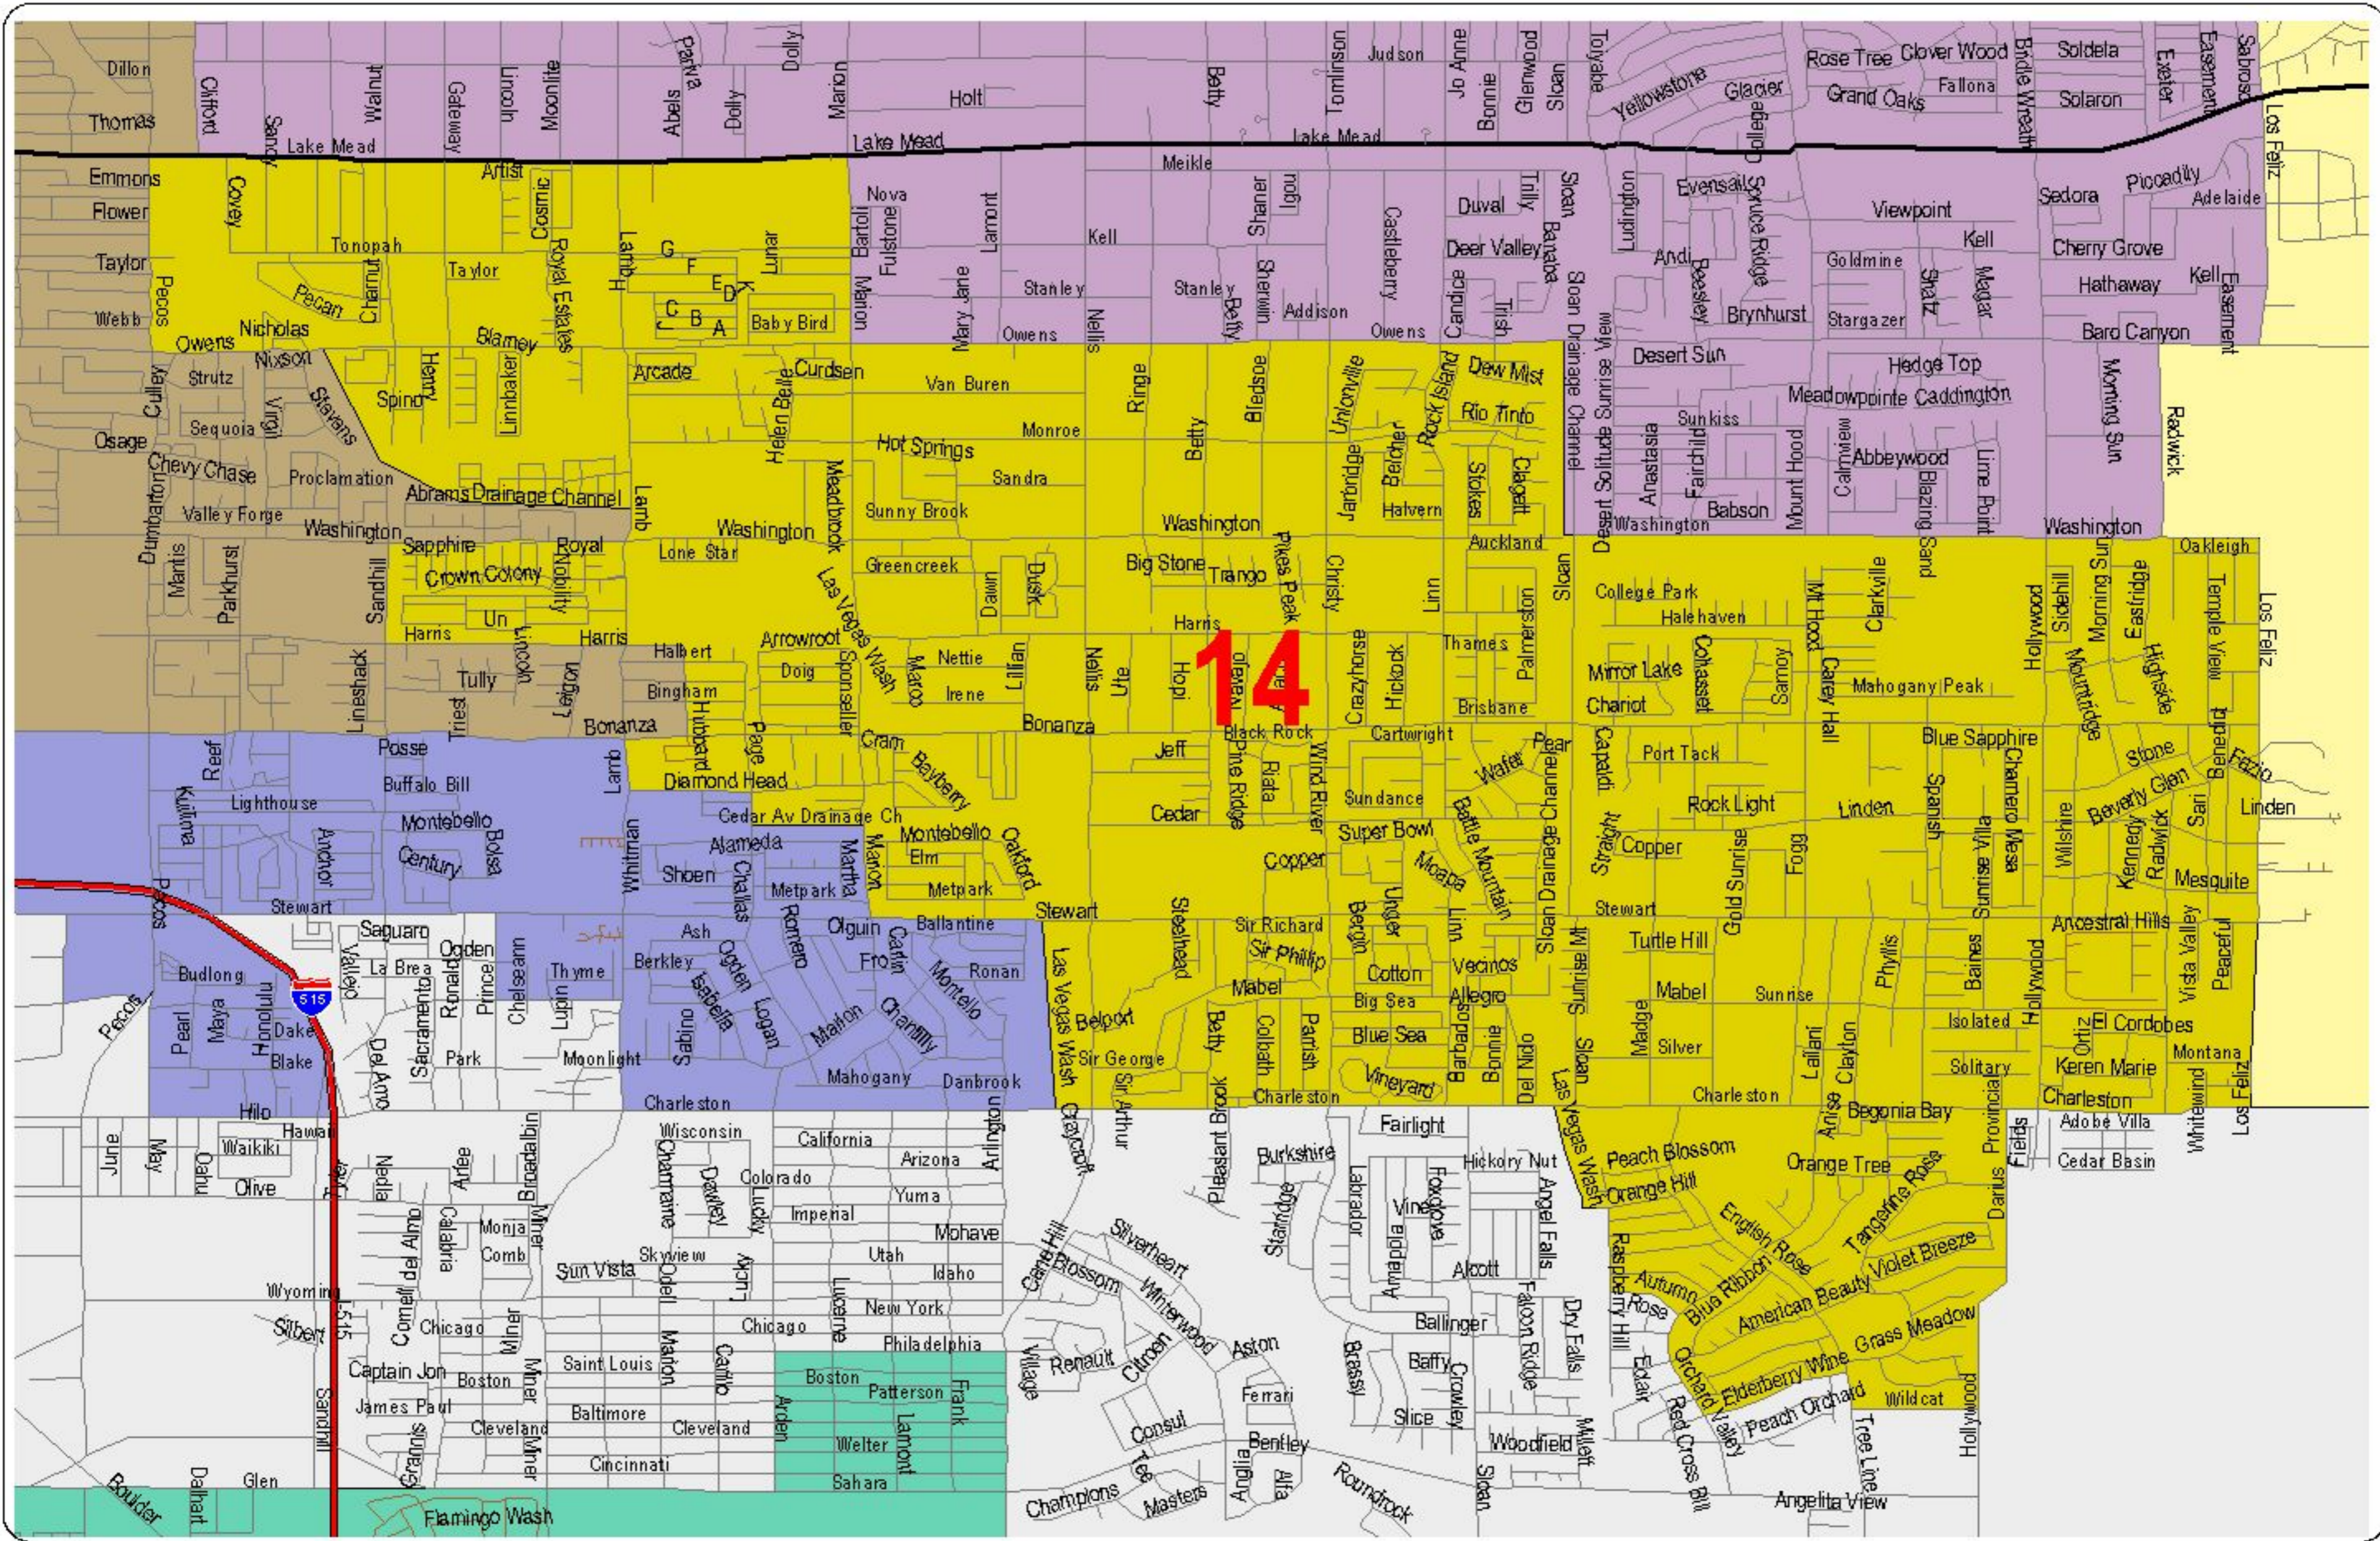

# Nevada State Assembly District 14

Districts are effective on October 1, 2013.