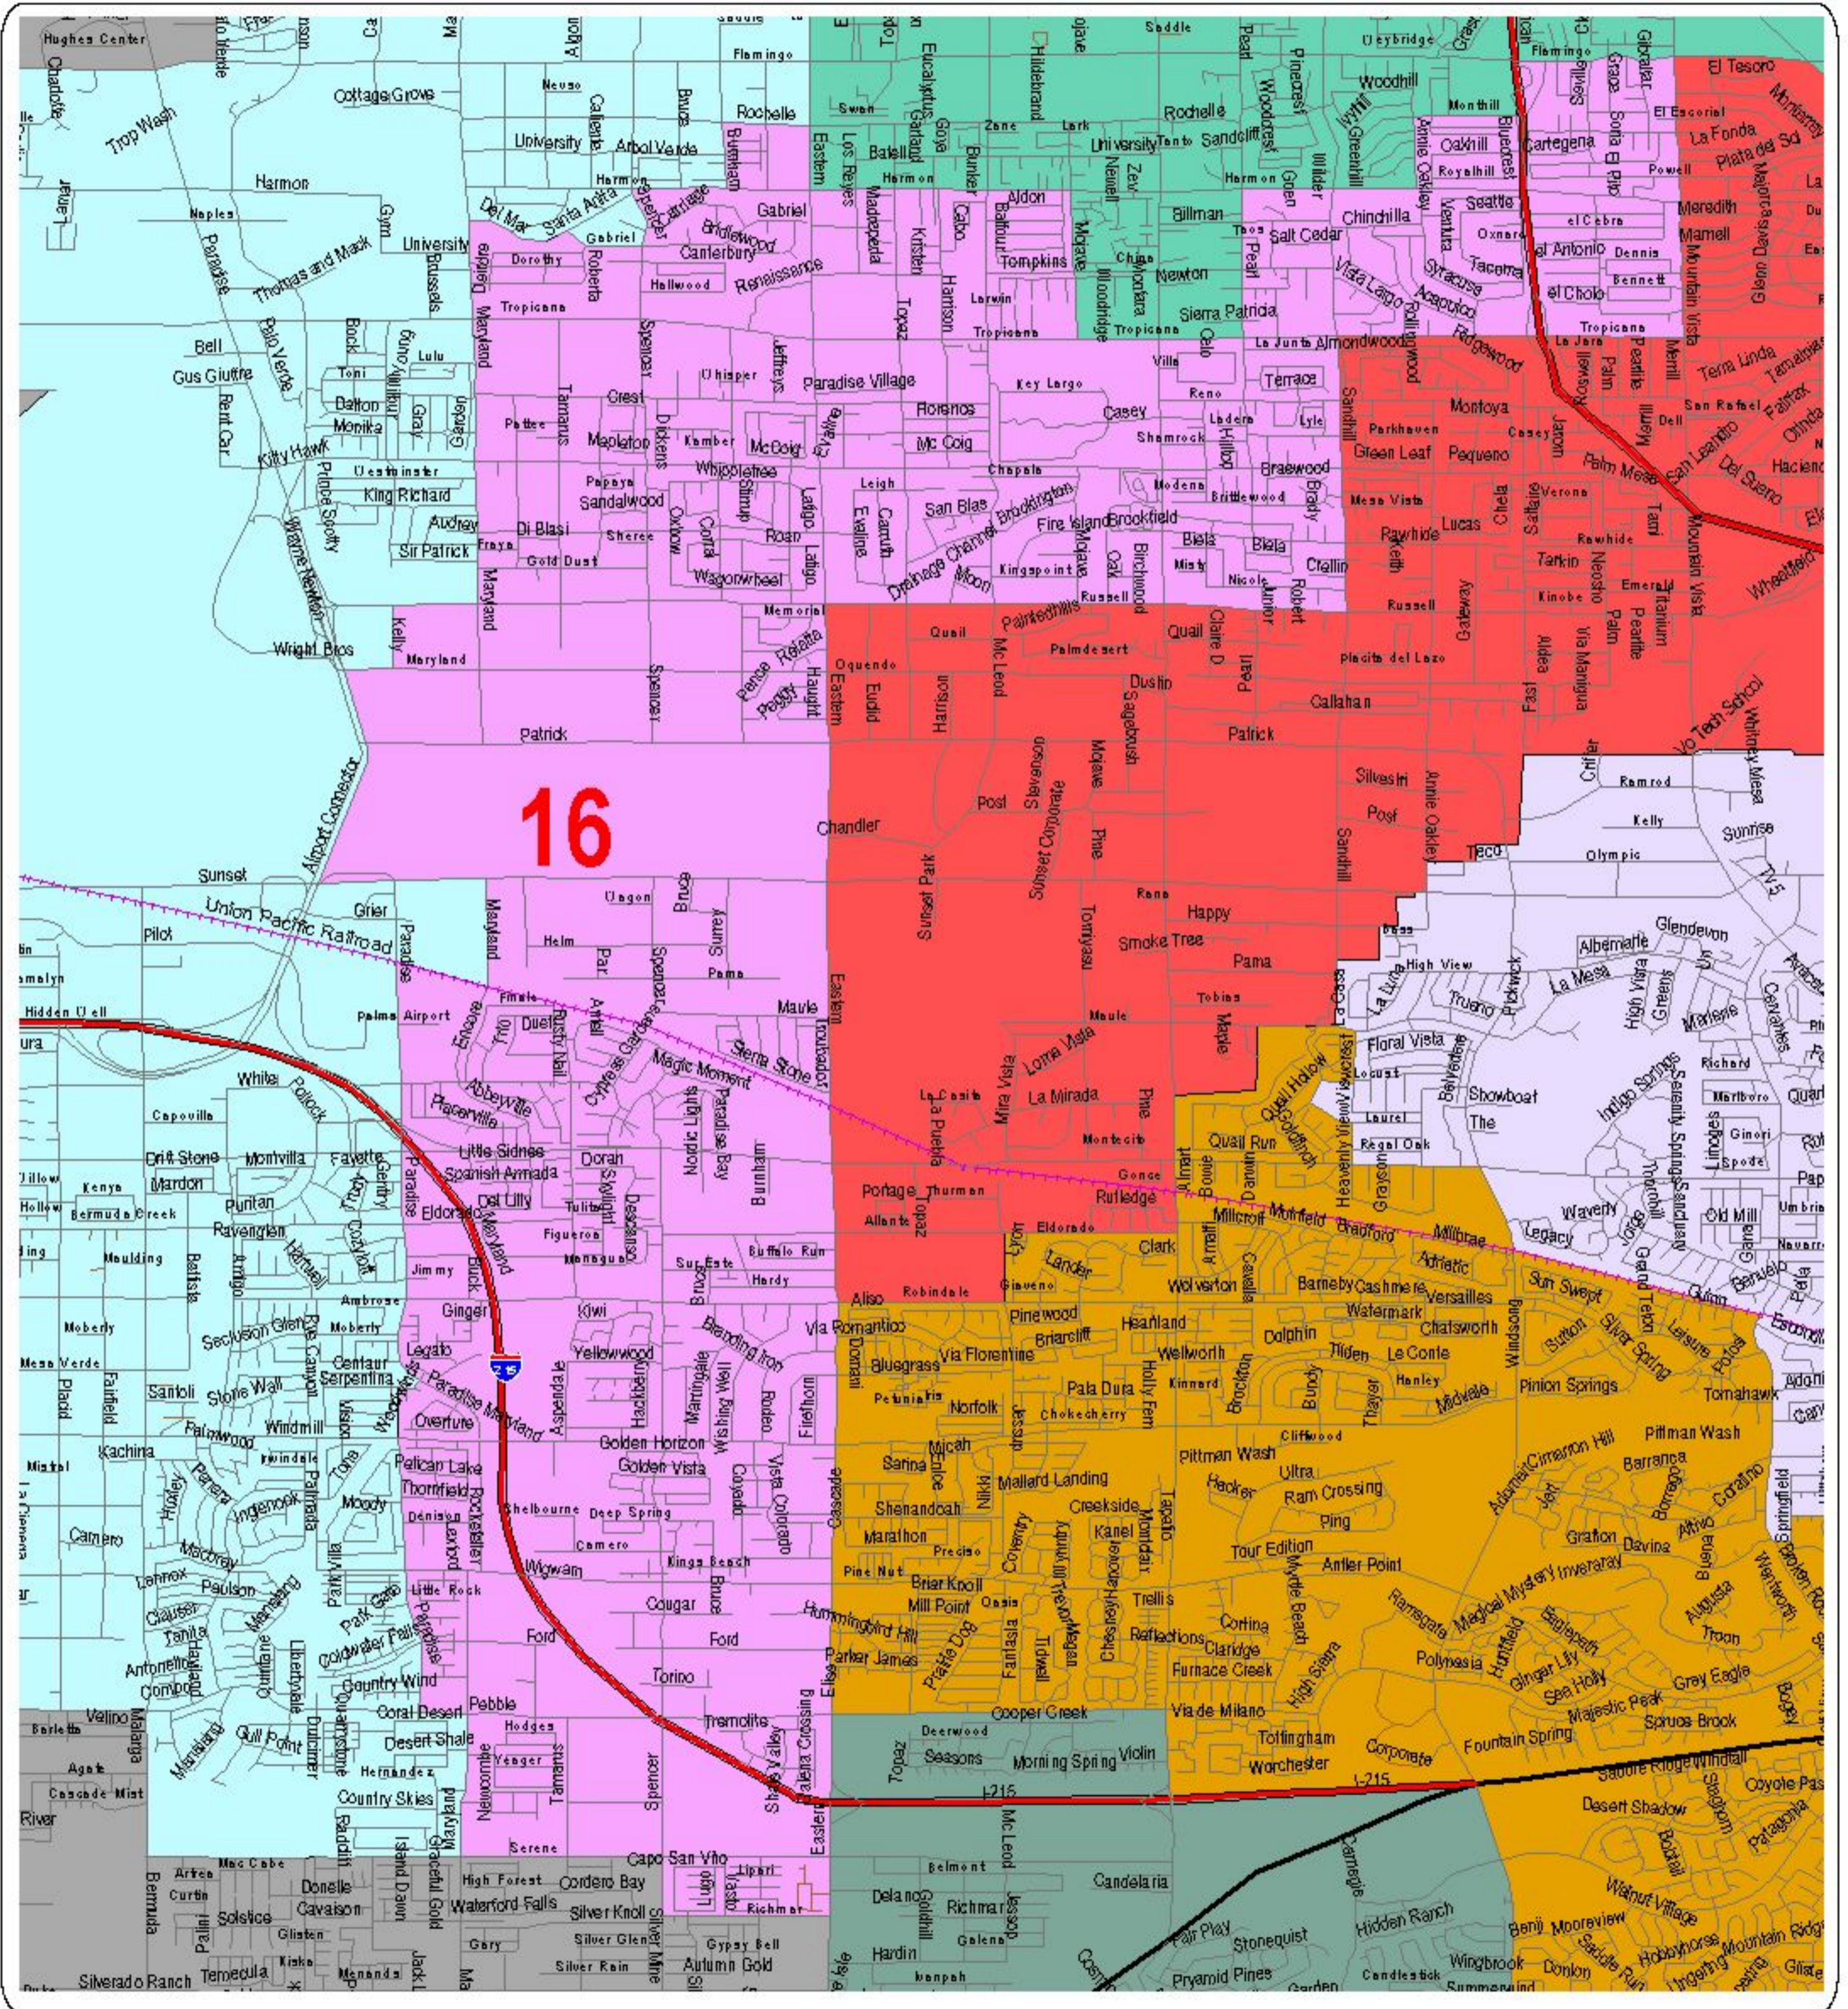

Nevada State Assembly District 16

16

Districts are effective on October 1, 2003.