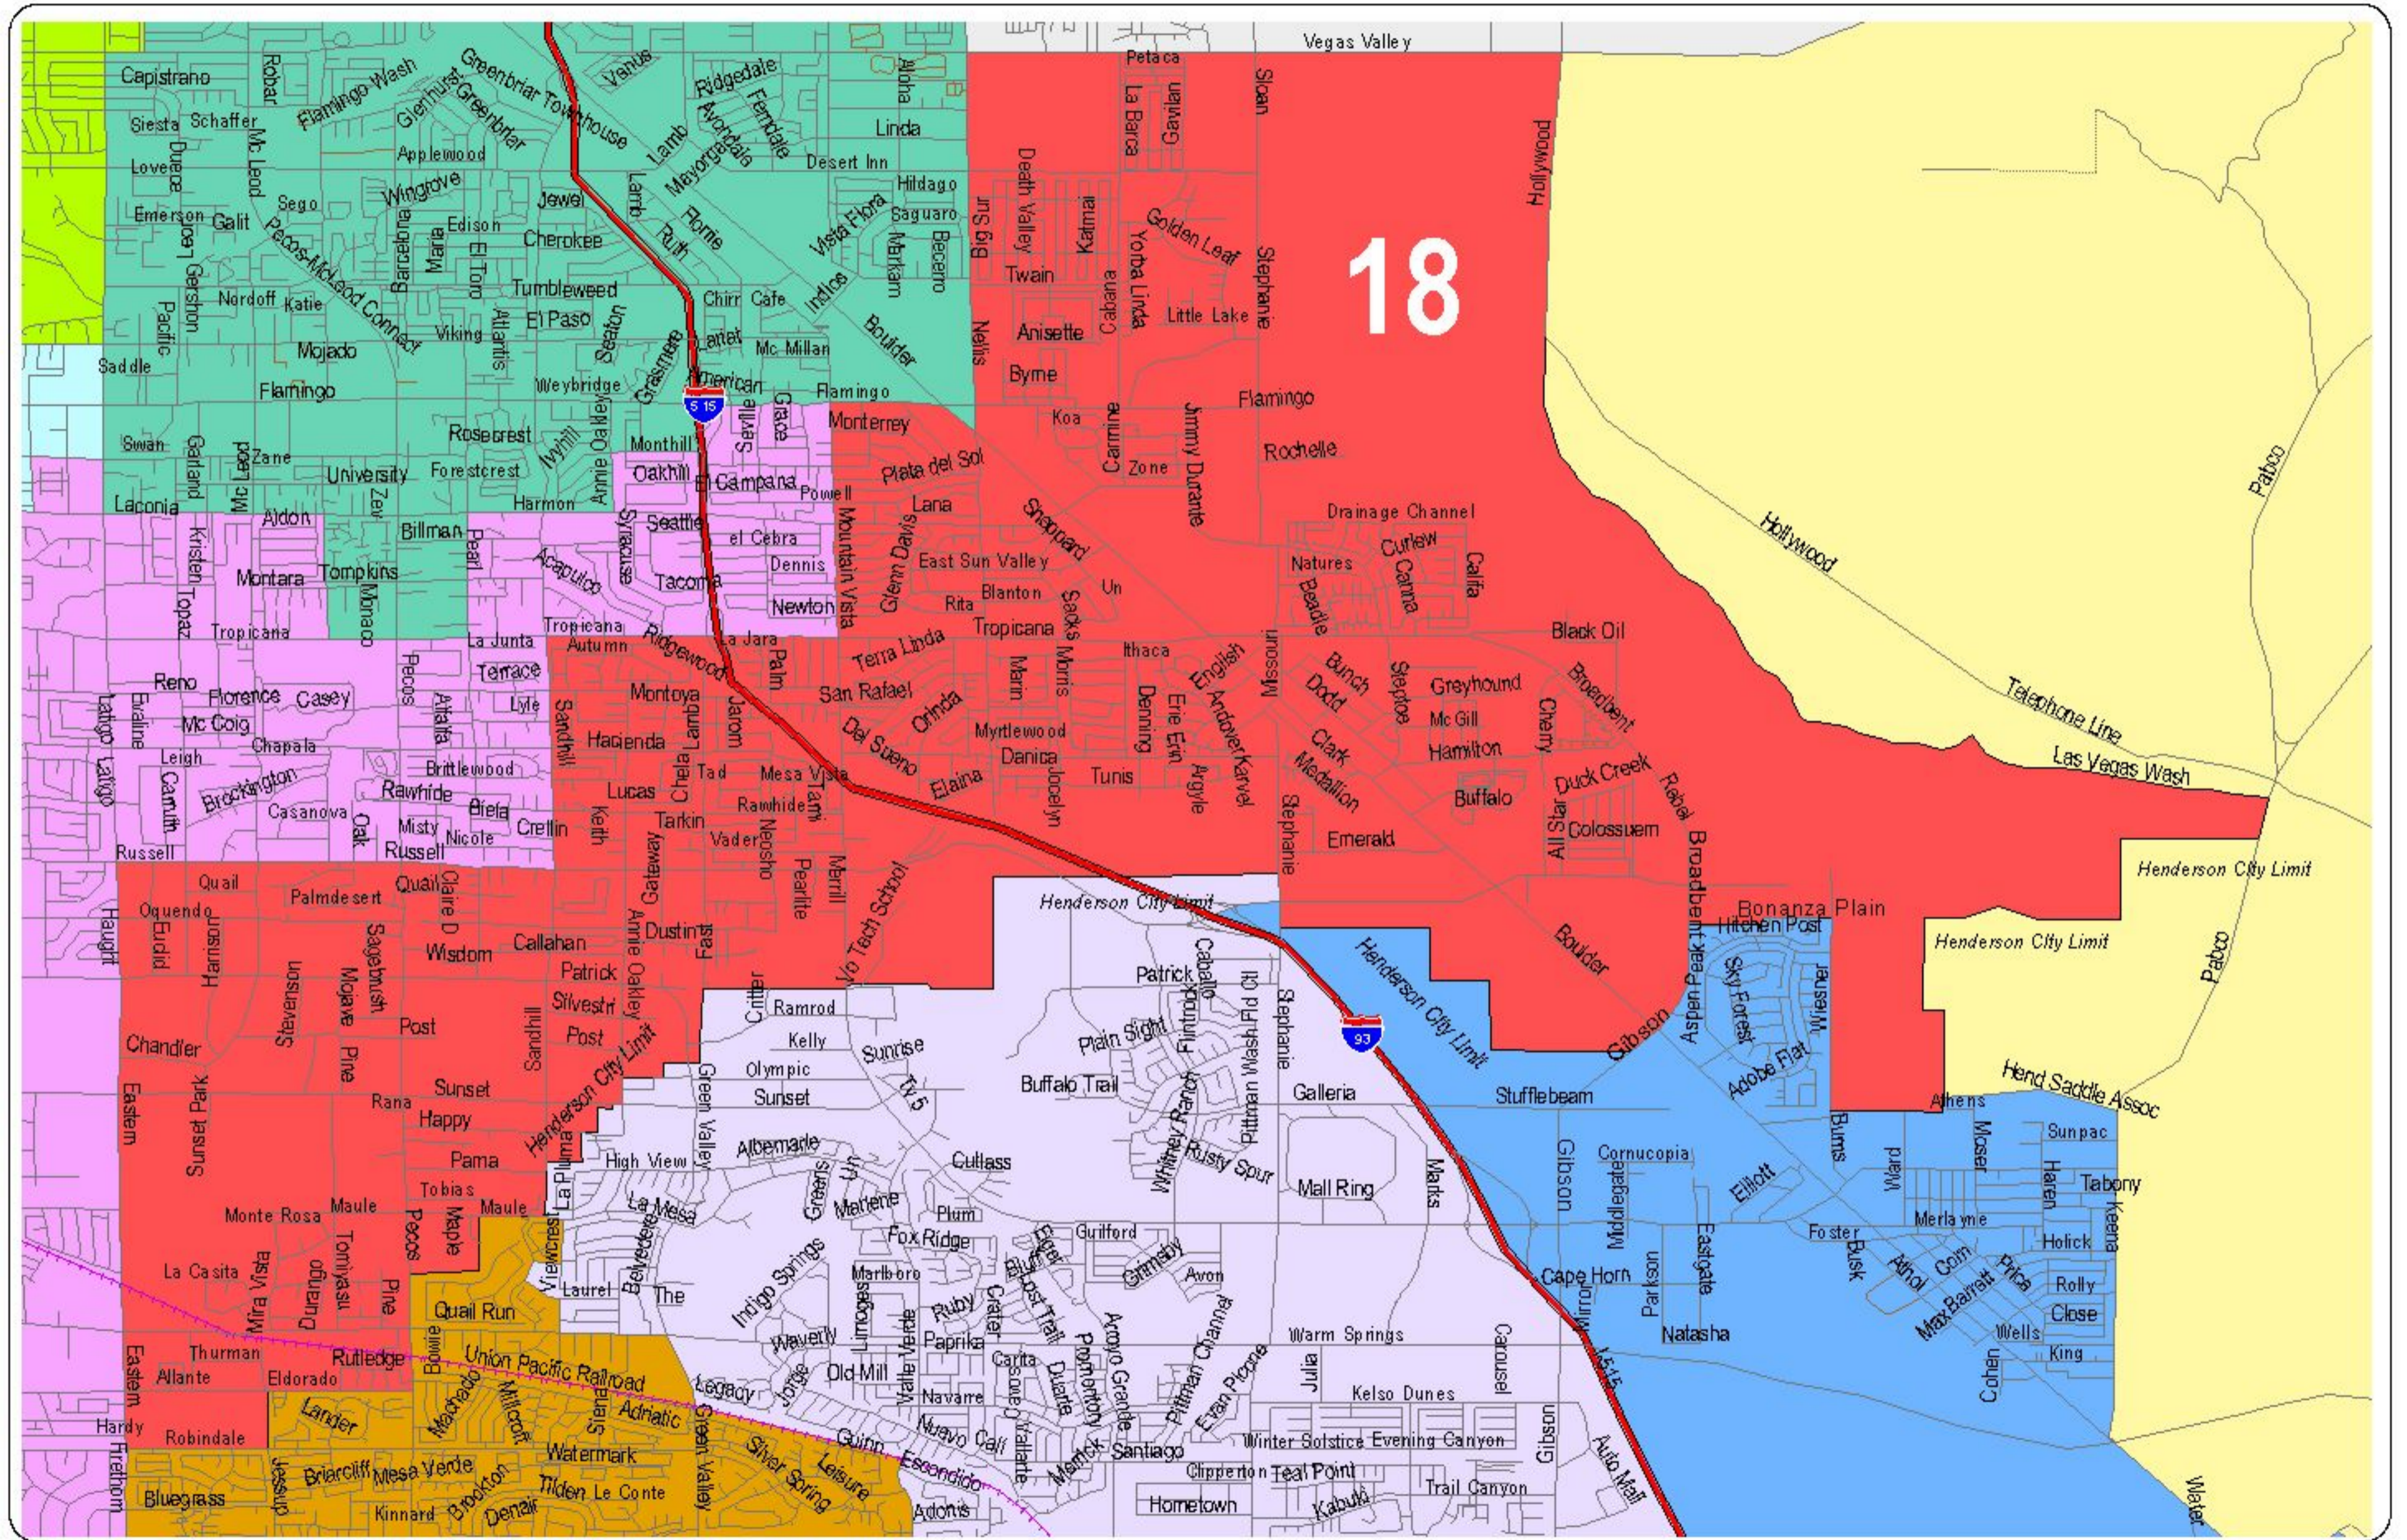

Nevada State Assembly District 18

18

0 0.5 1 1.5 2 Miles

Districts are effective on October 1, 2013.