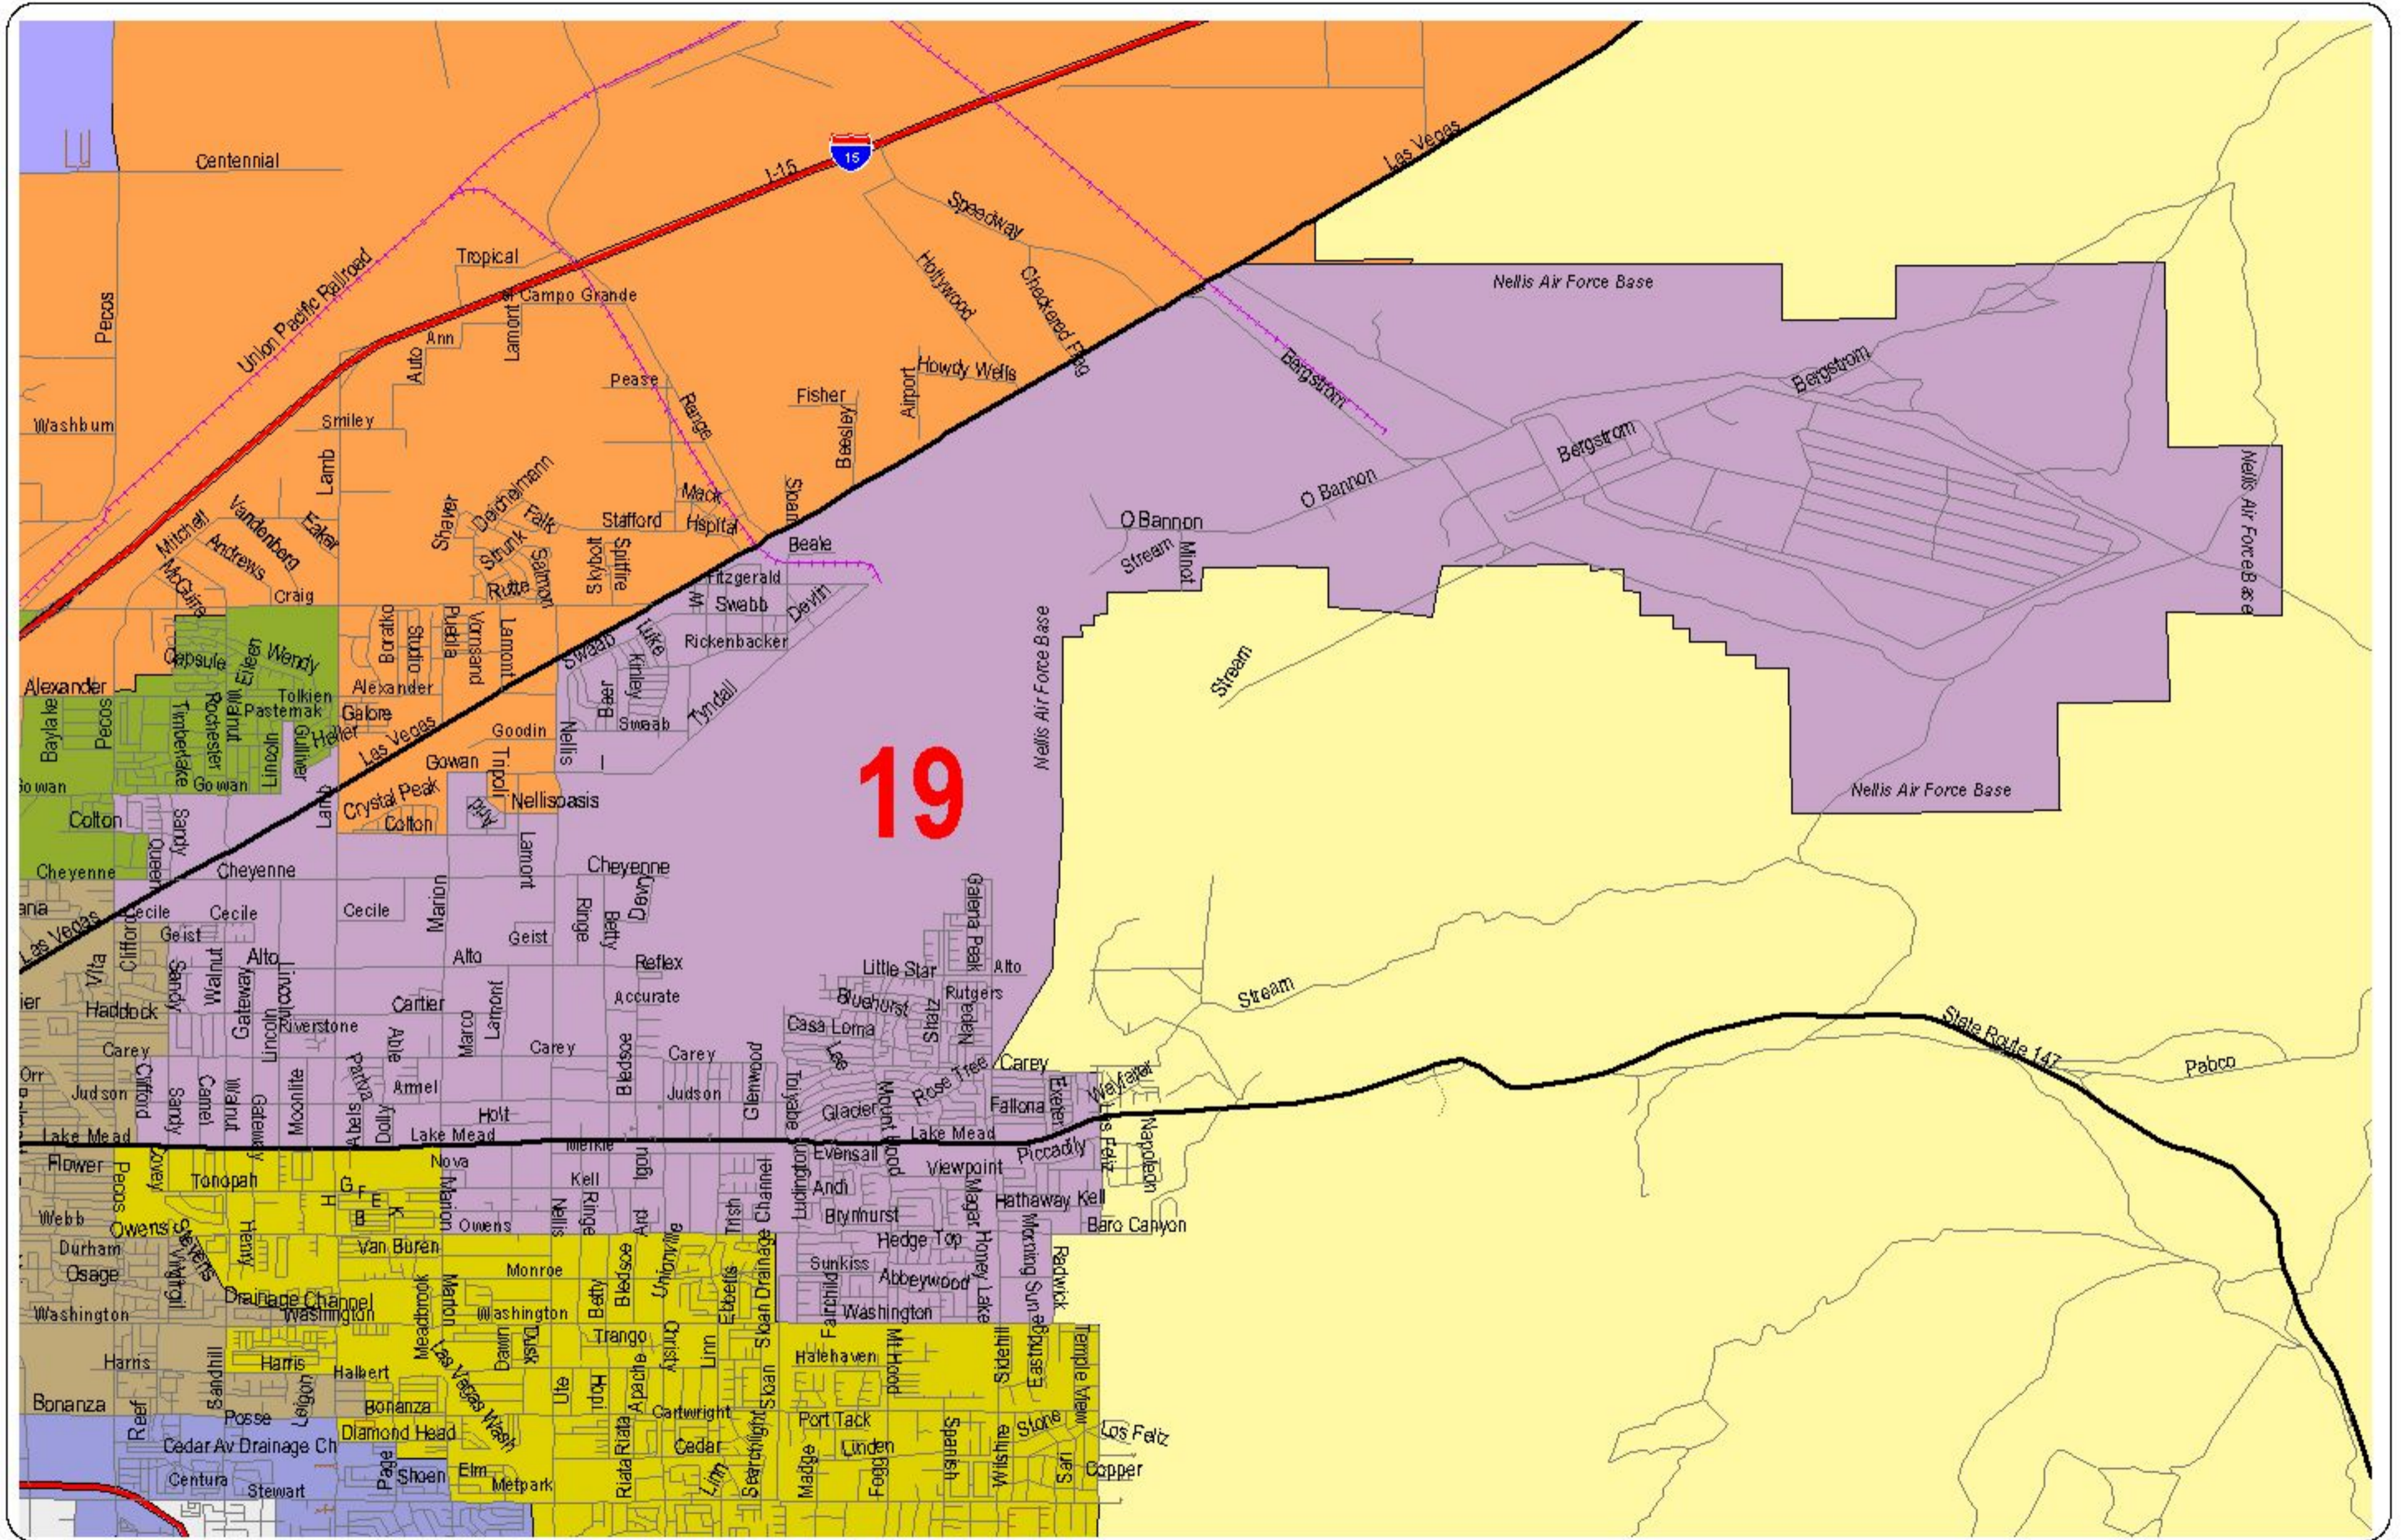

Nevada State Assembly District 19

0 1 2 3 4 Miles

Districts are effective on October 1, 2003.