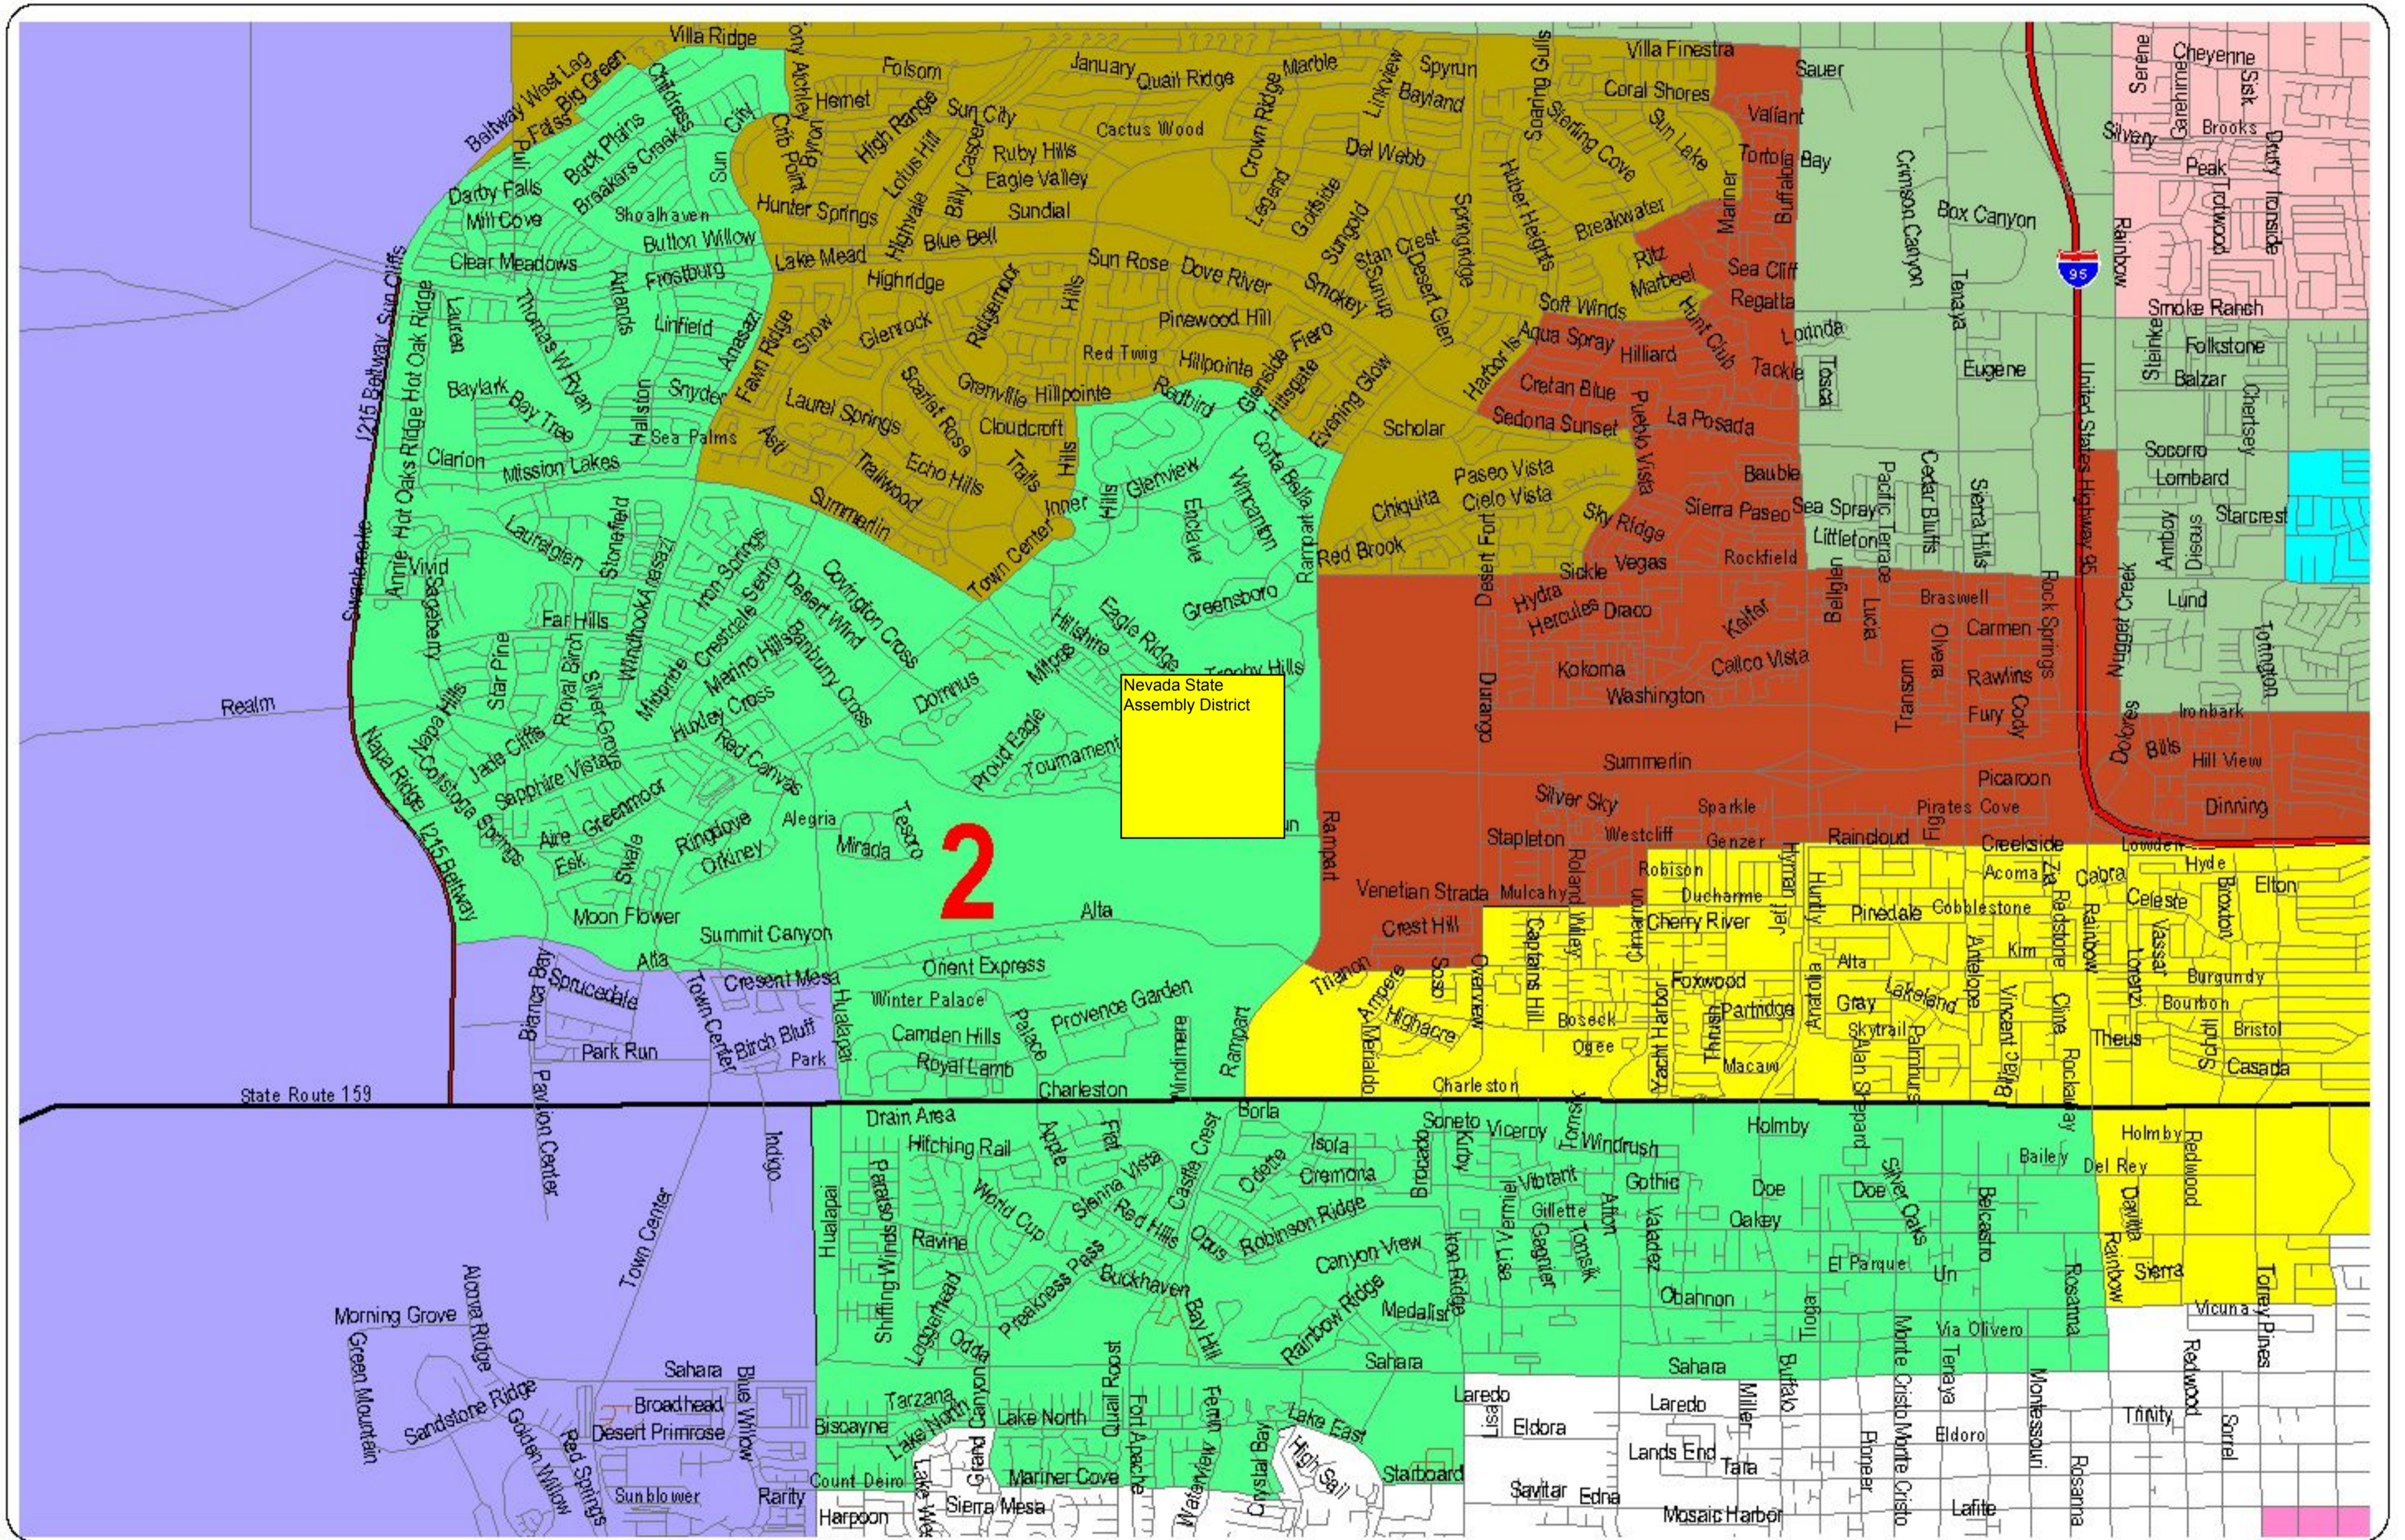

# Nevada State Assembly District 2

Nevada State Assembly District

2

Districts are effective on October 1, 2013.