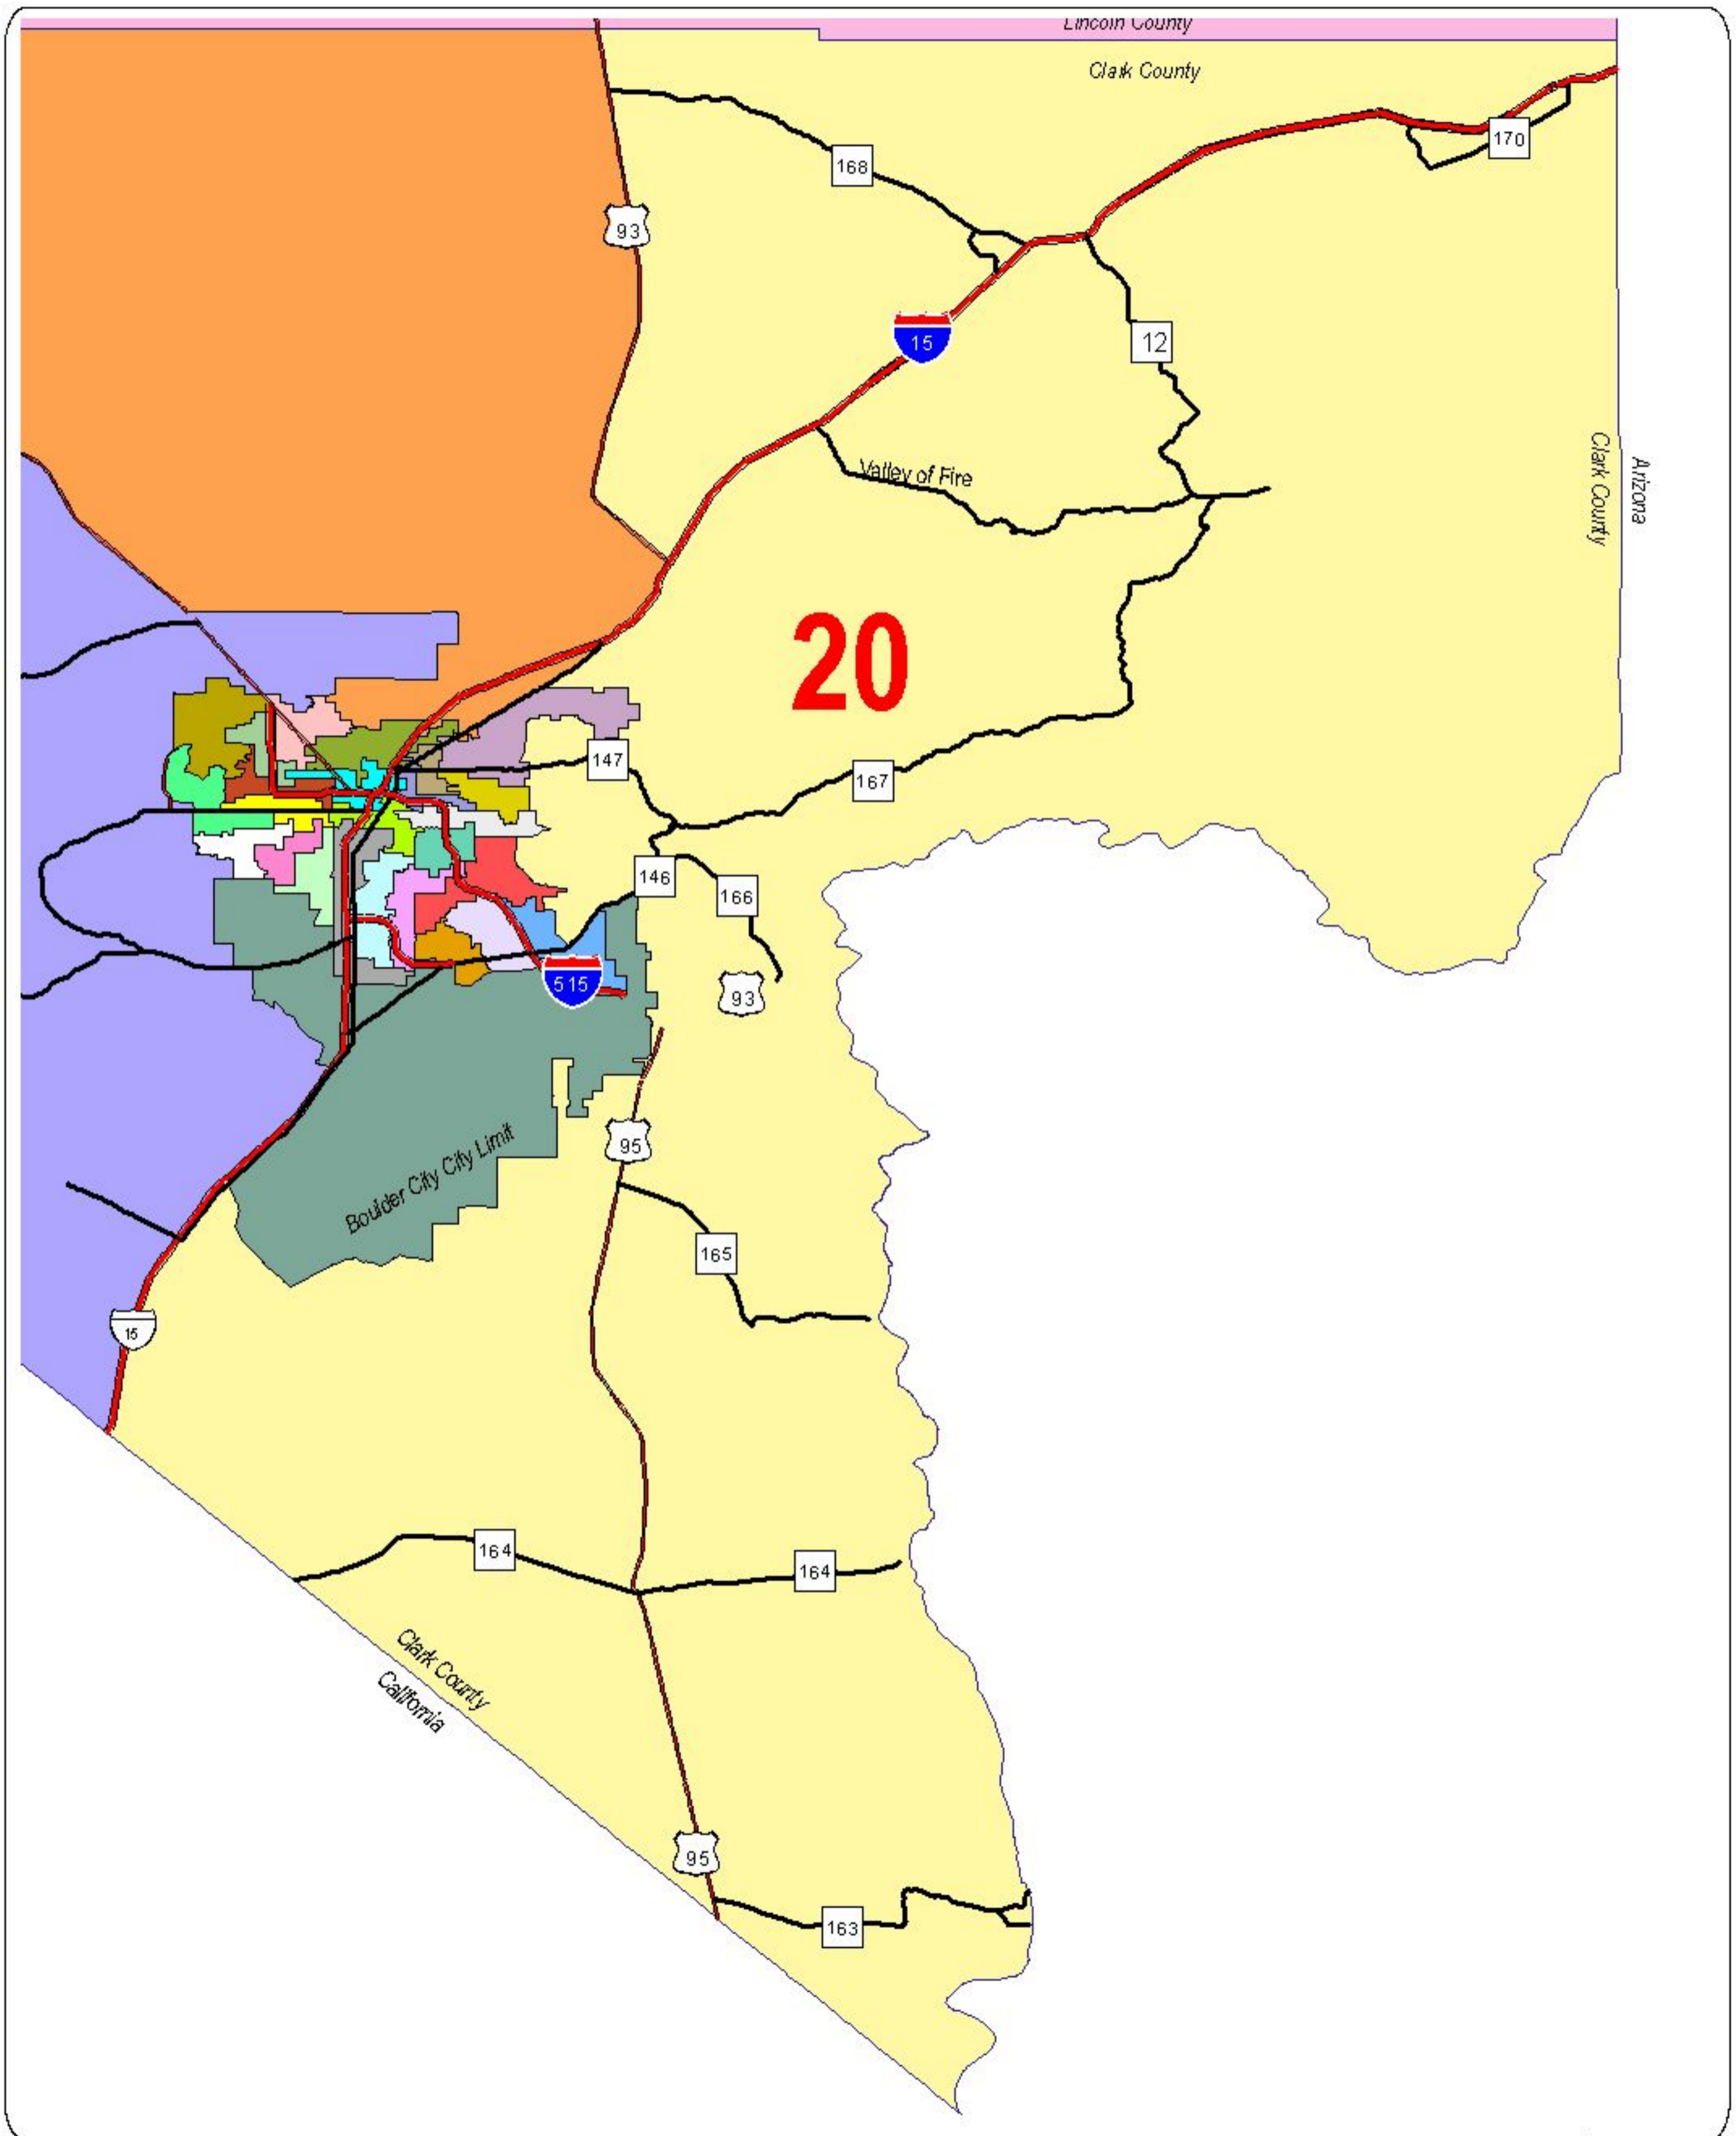

Nevada State Assembly District 20

Districts are effective on October 1, 2013.