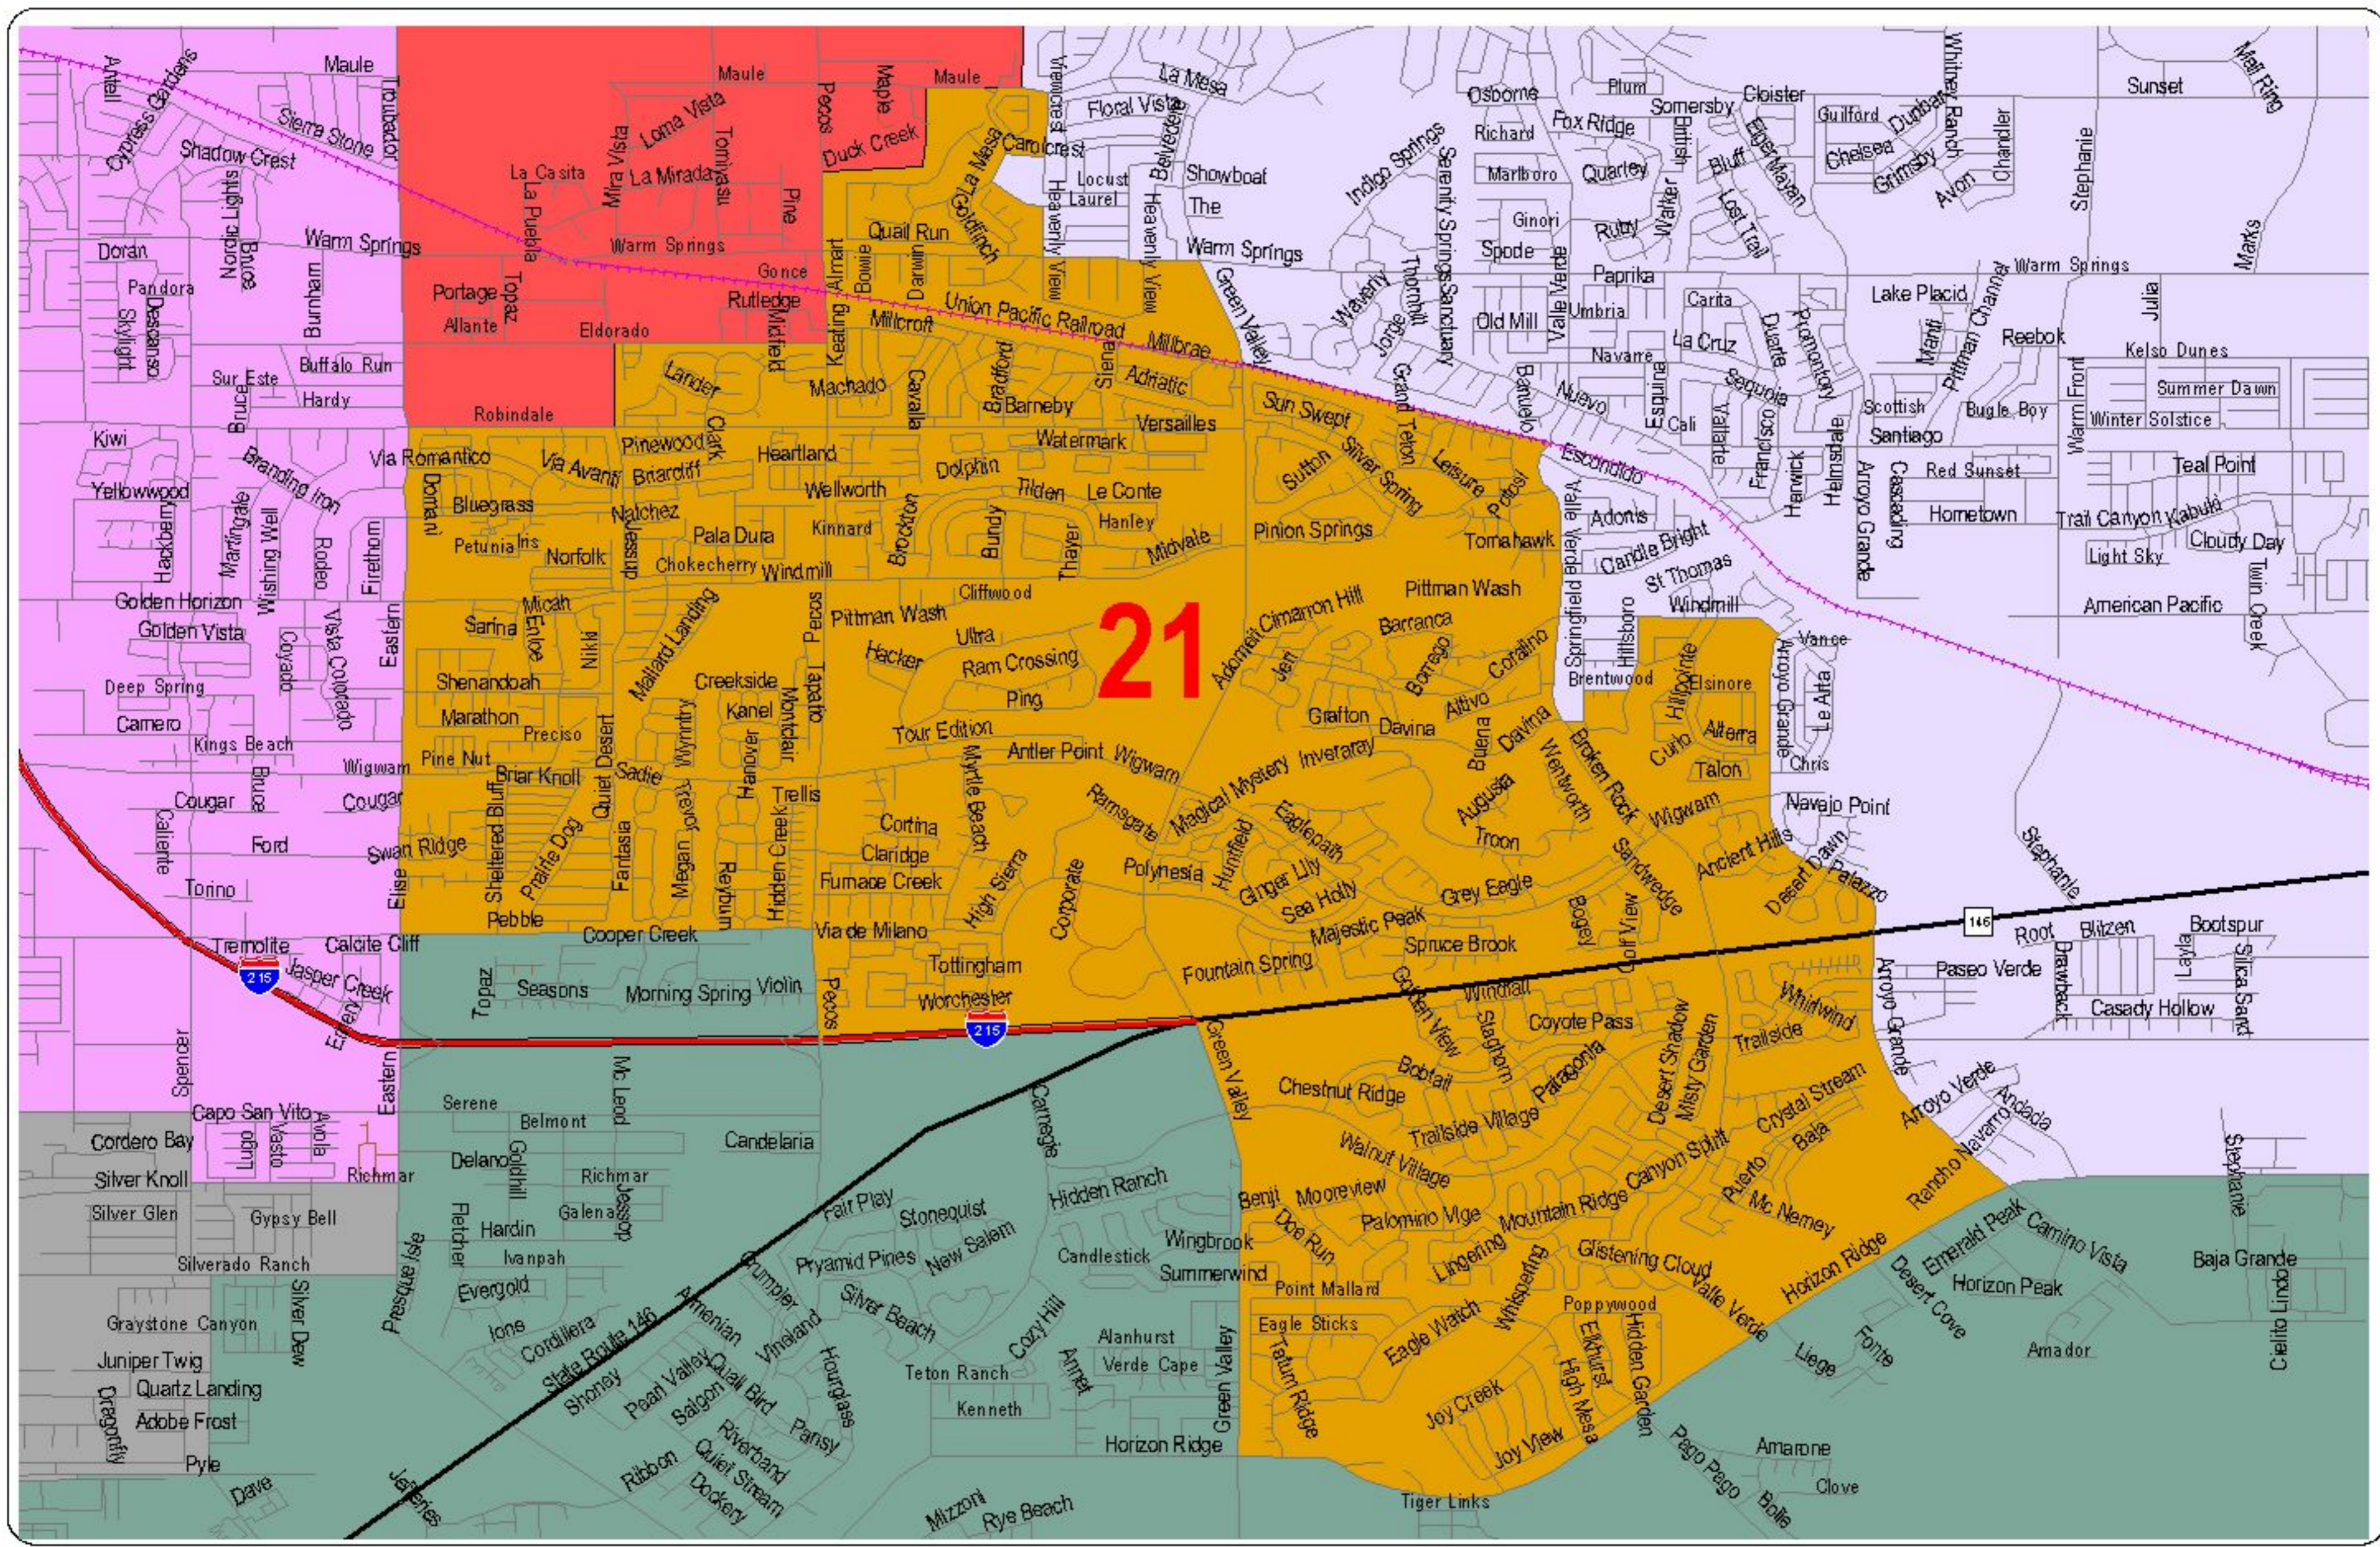

Nevada State Assembly District 21

Districts are effective on October 1, 2023.