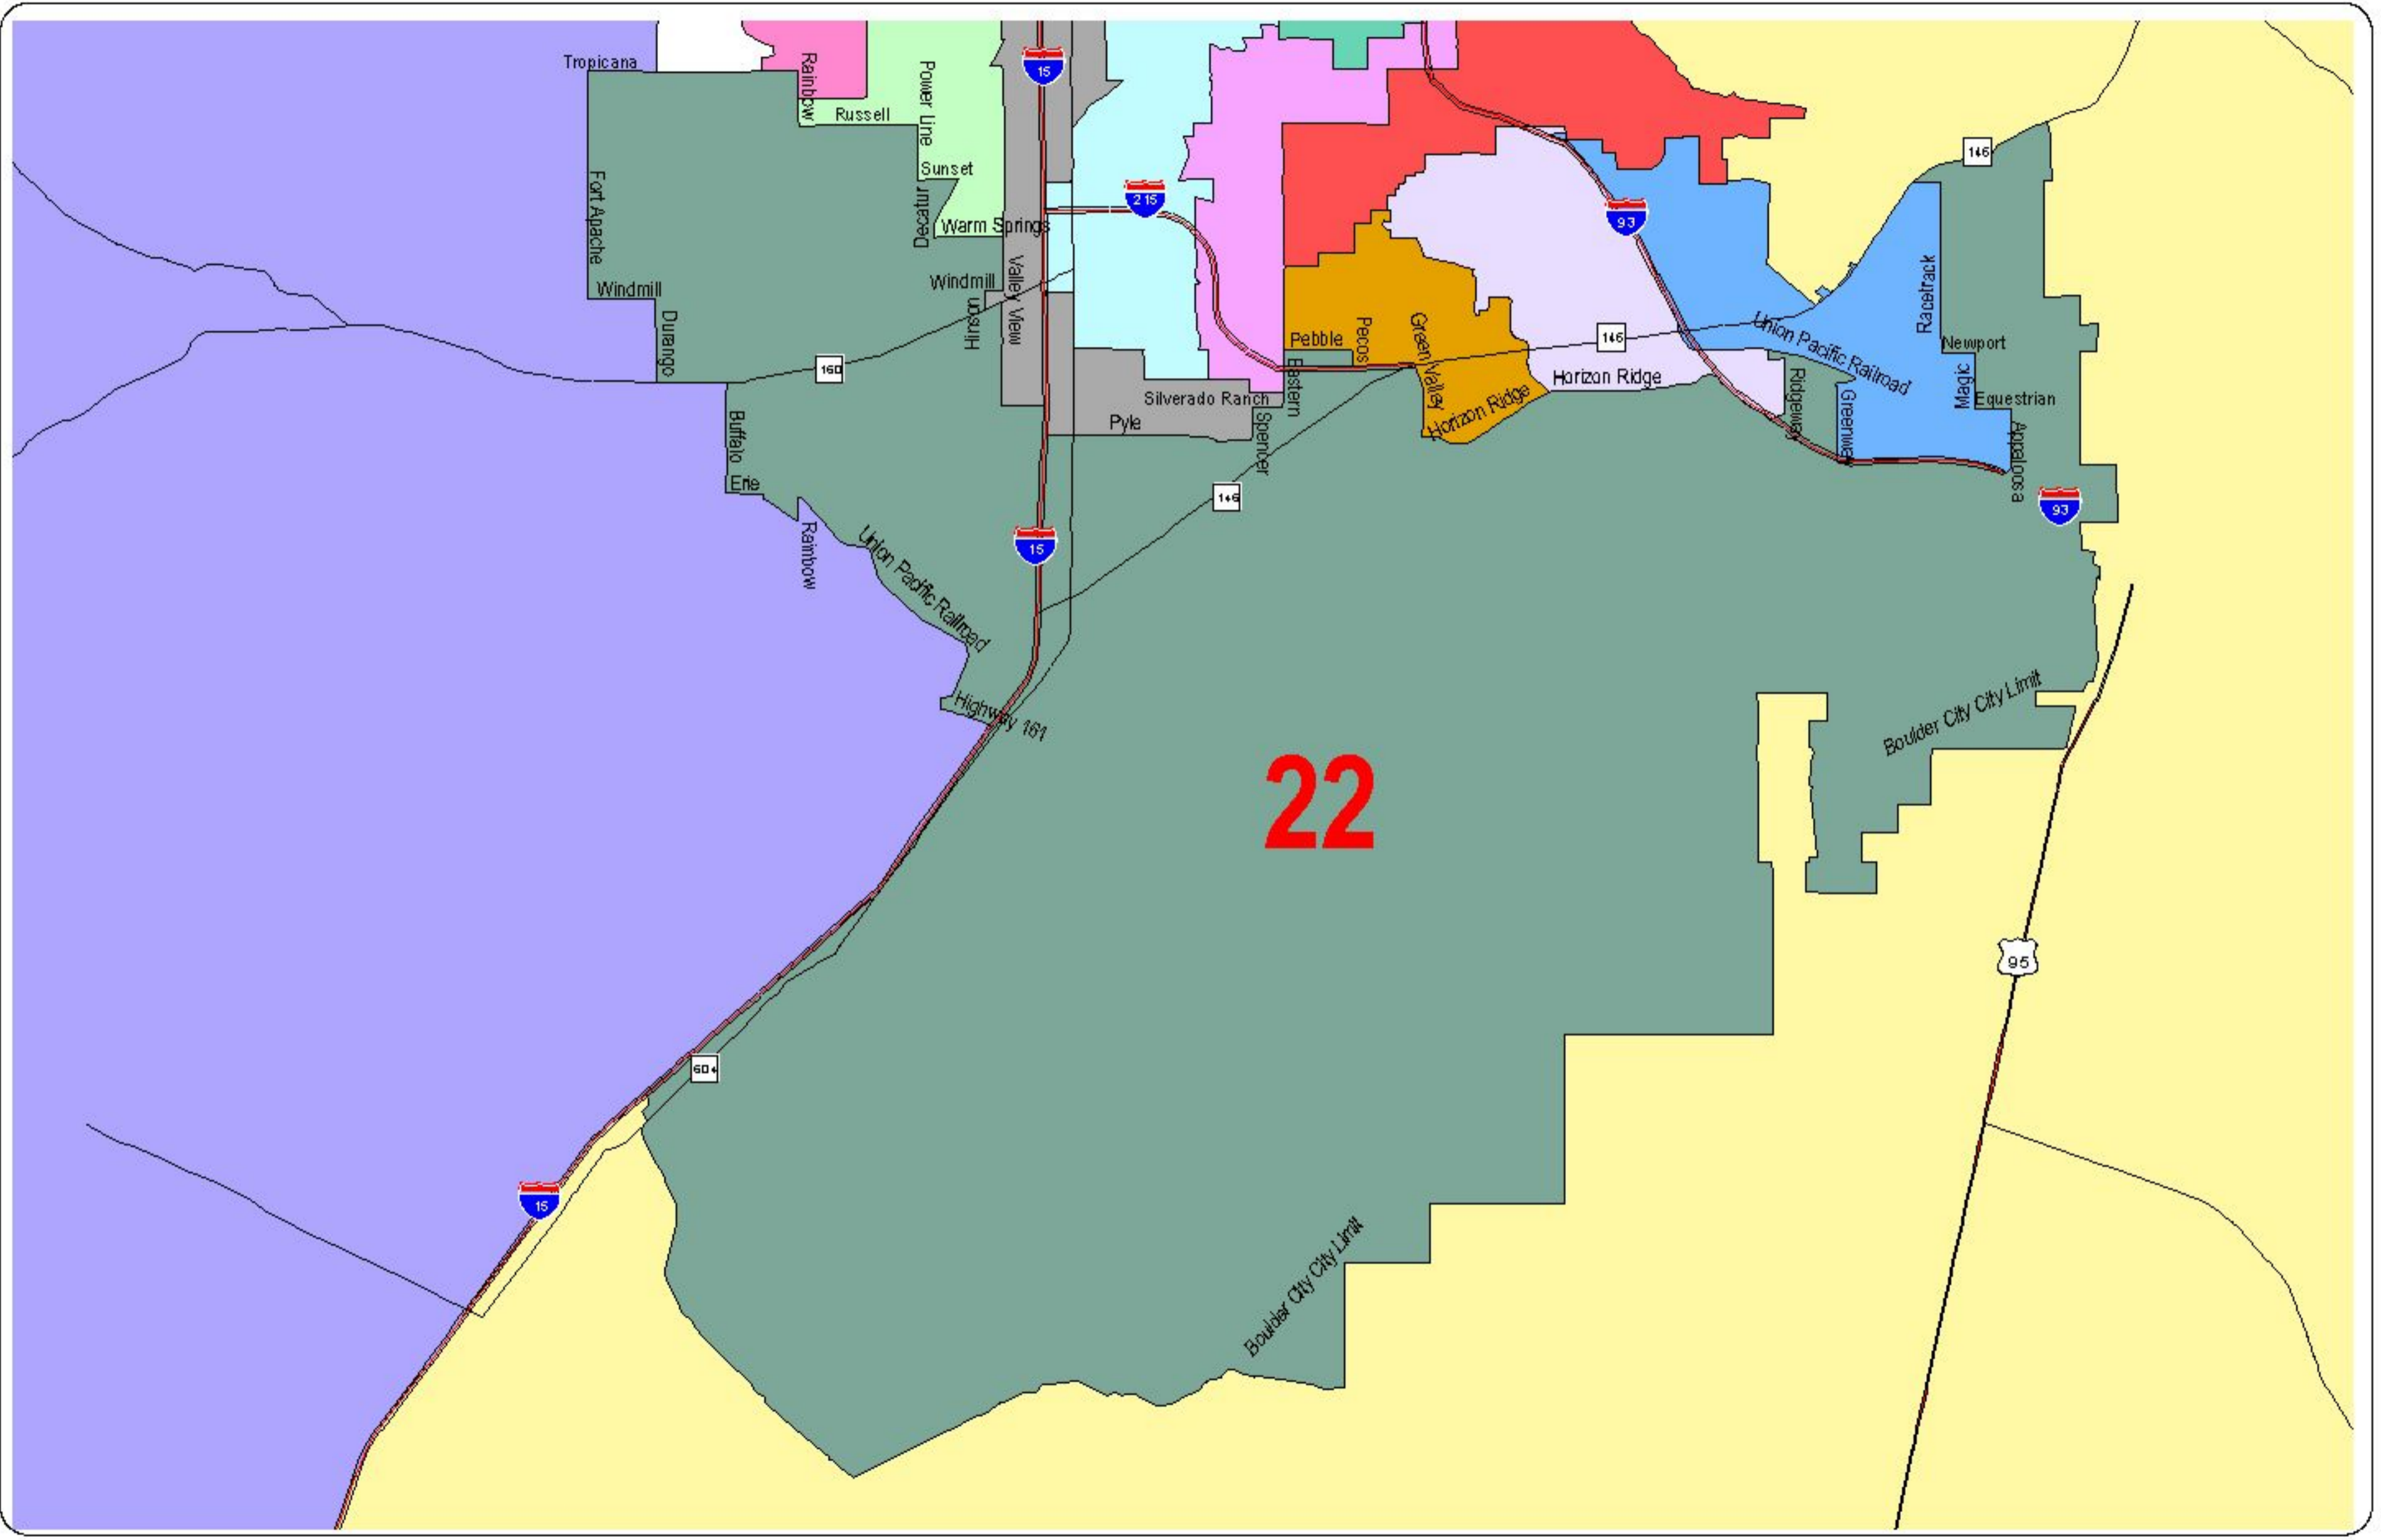

# Nevada State Assembly District 22

Districts are effective on October 1, 2013.