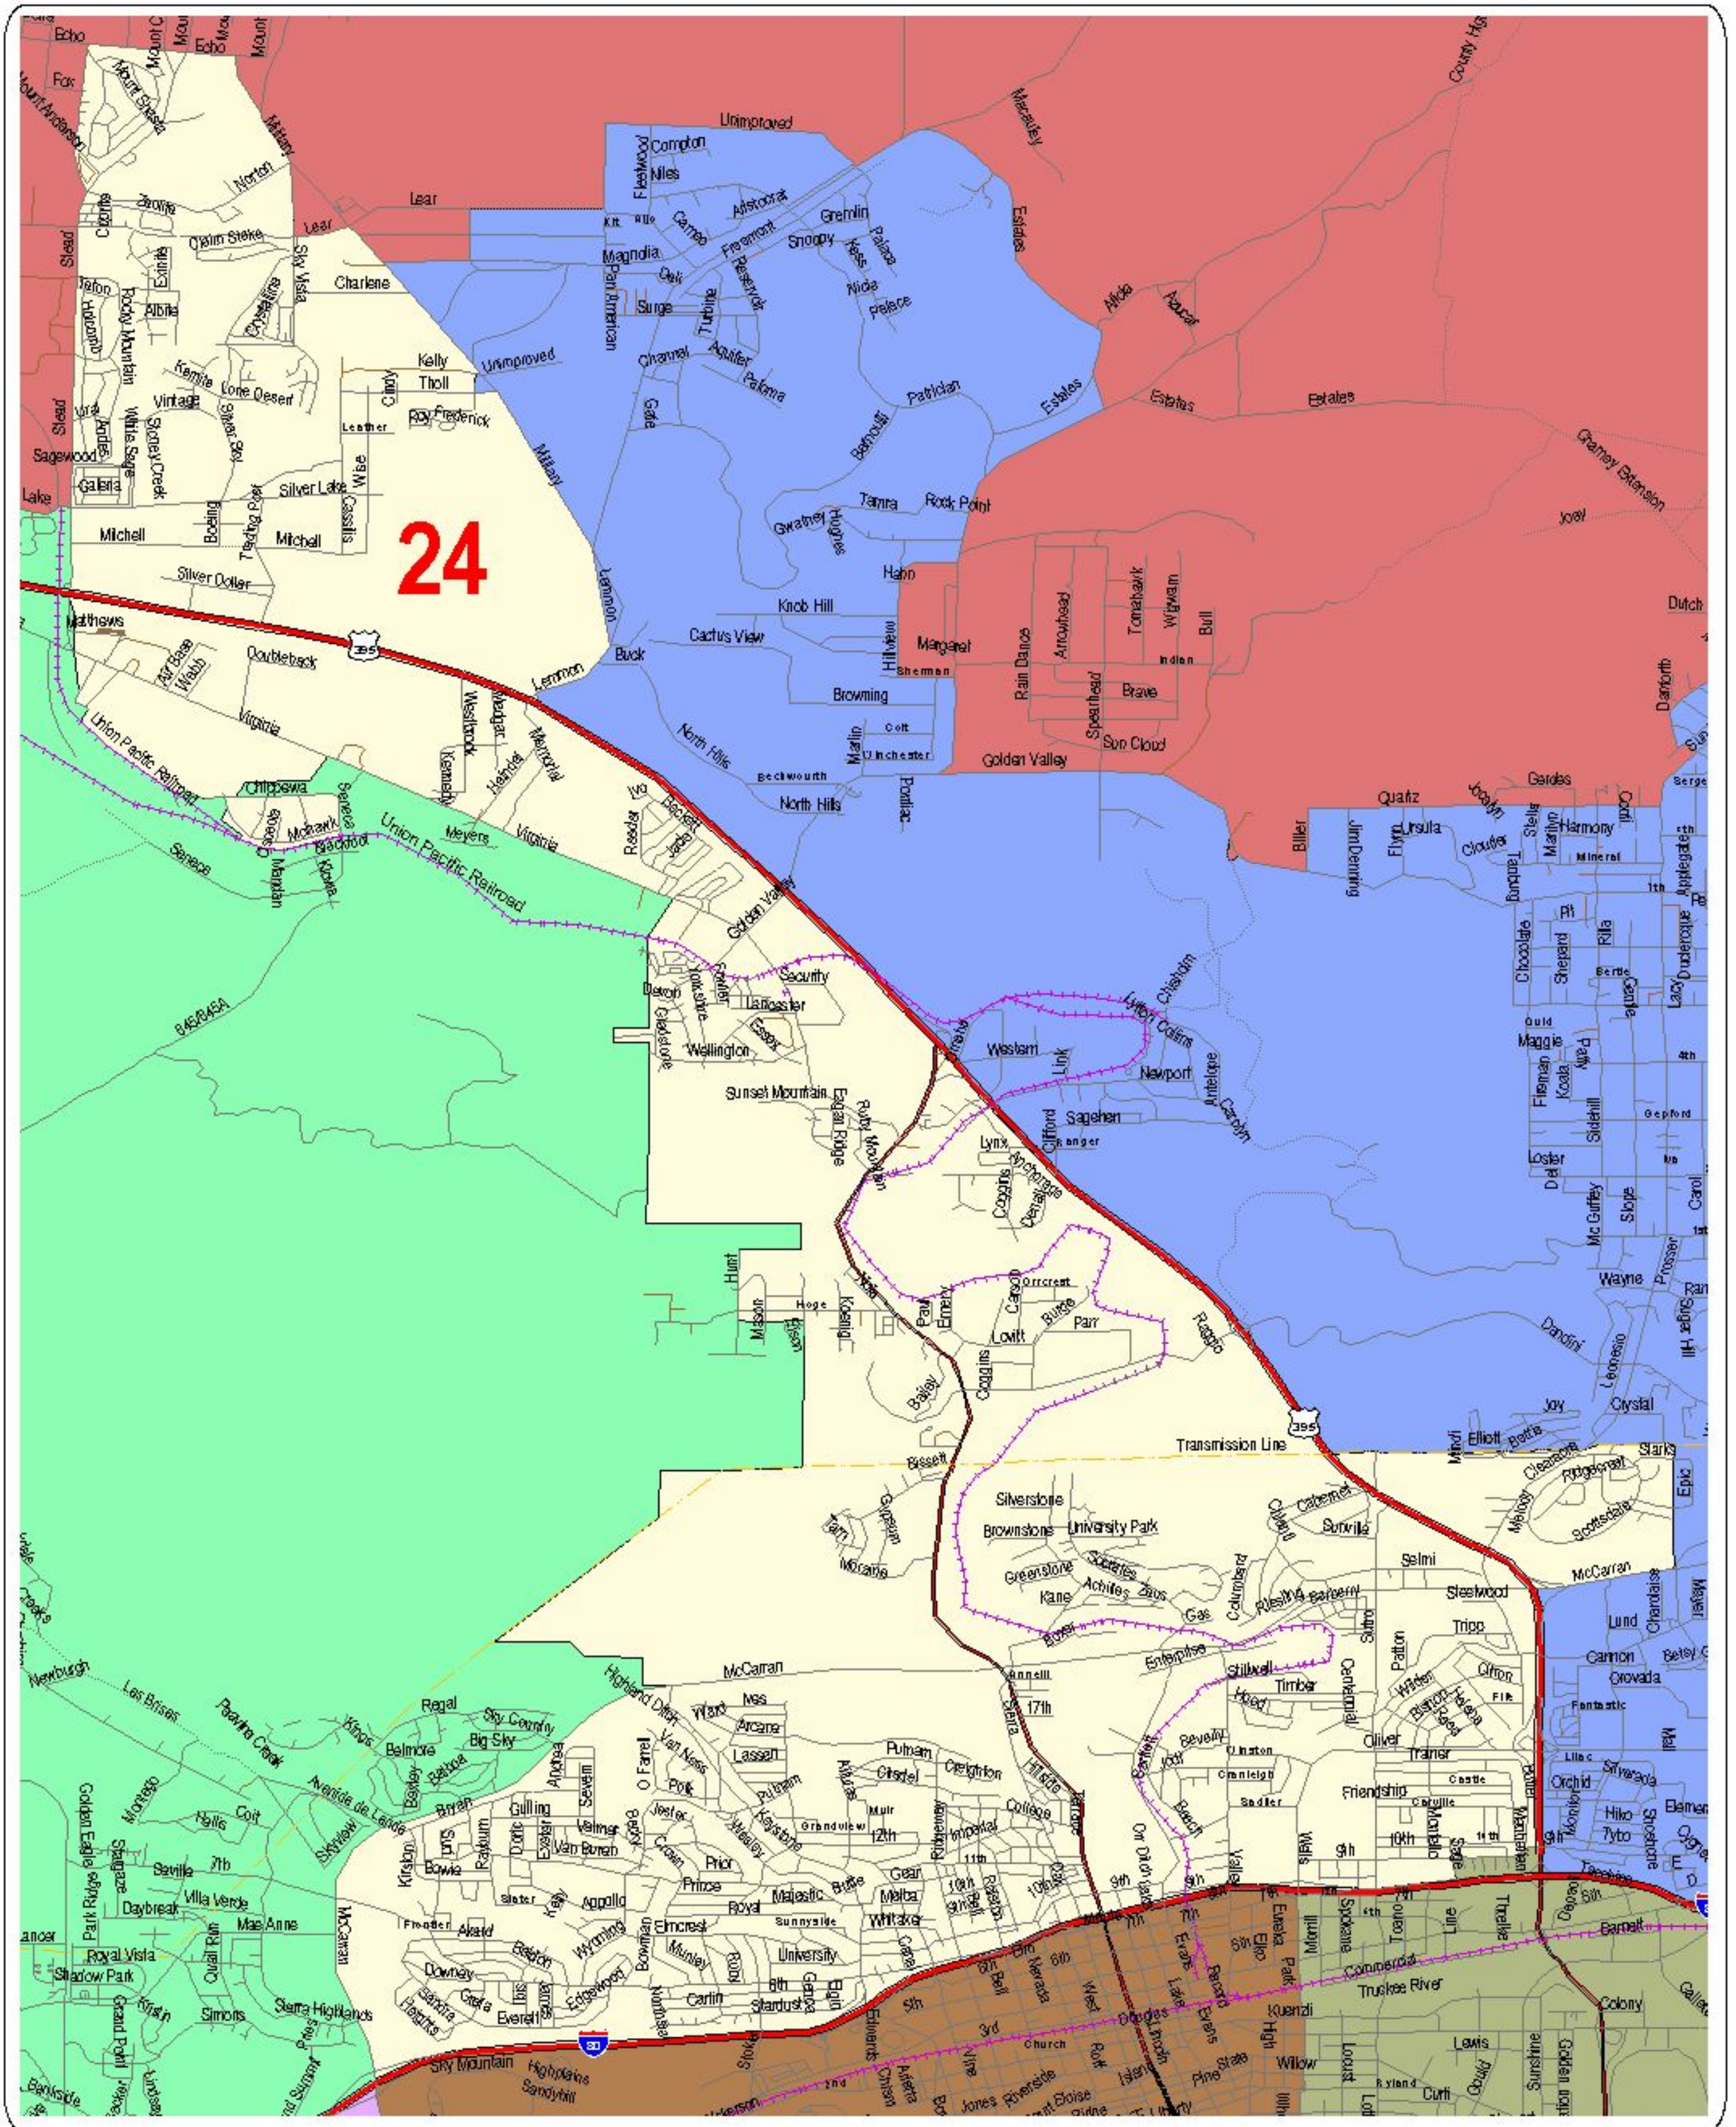

# Nevada State Assembly District 24

24

0 0.5 1 1.5 2 Miles

Districts are effective on October 1, 2013.