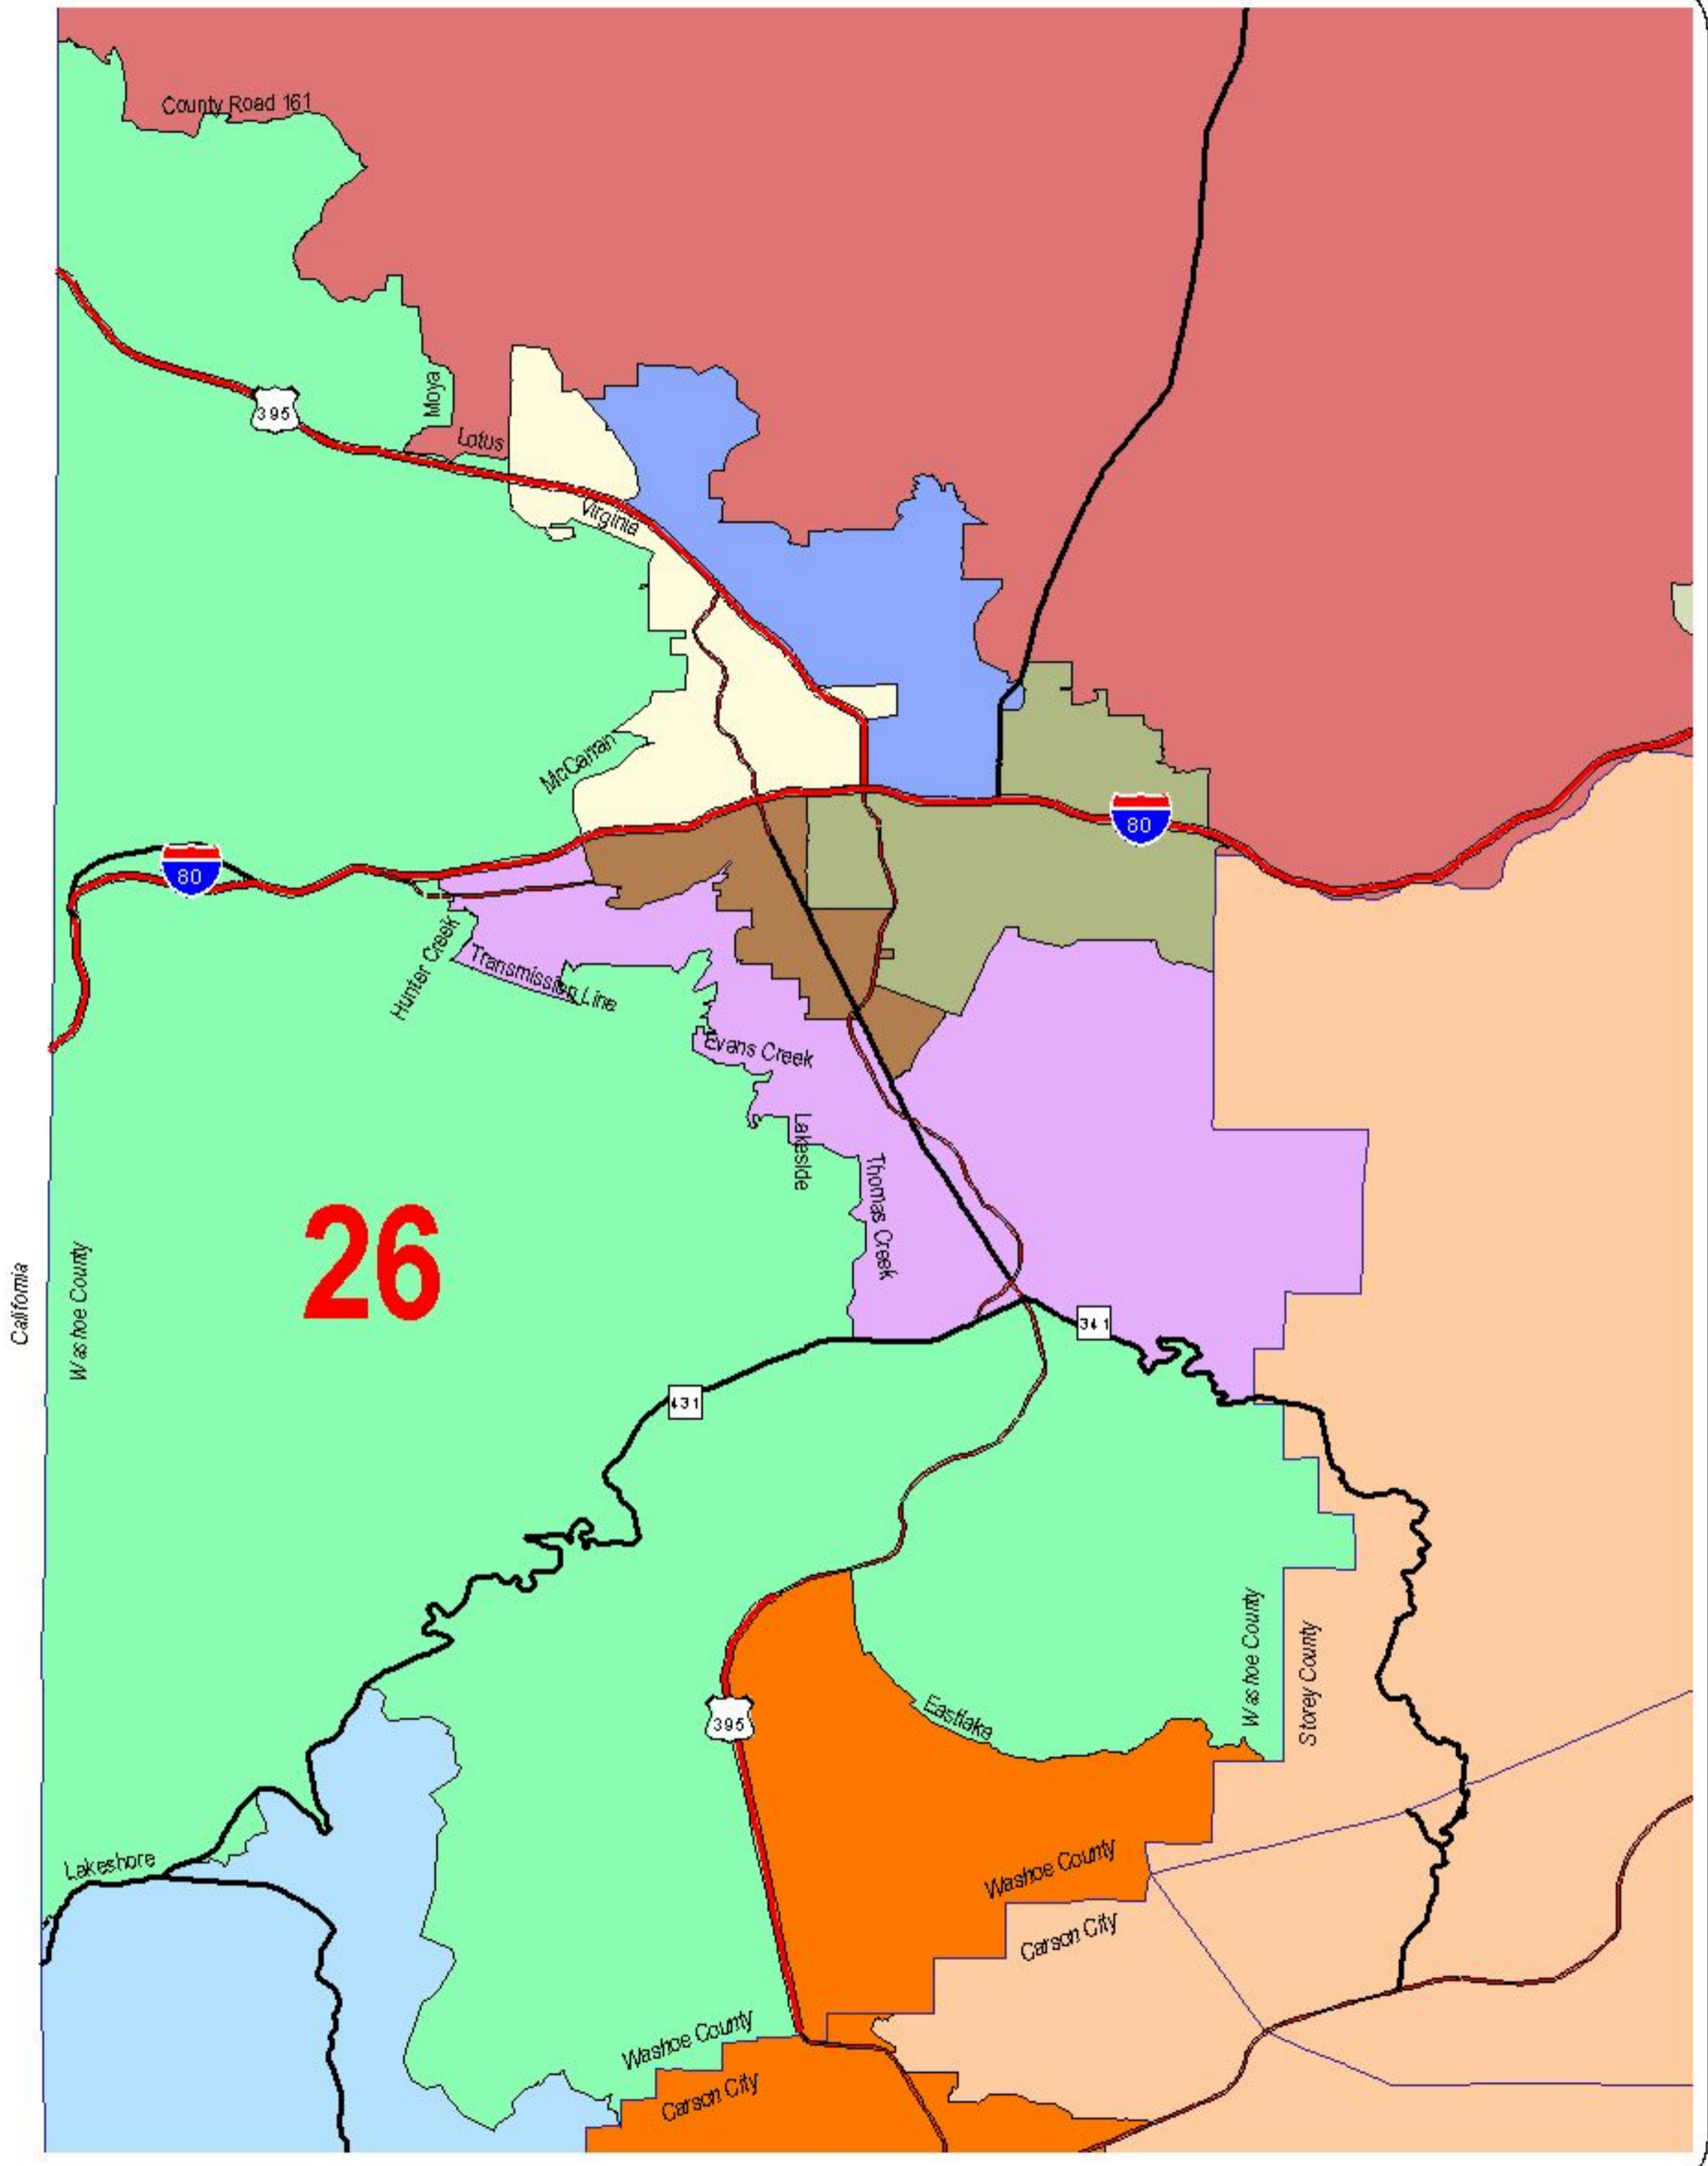

# Nevada State Assembly District 26

Districts are effective on October 1, 2013.