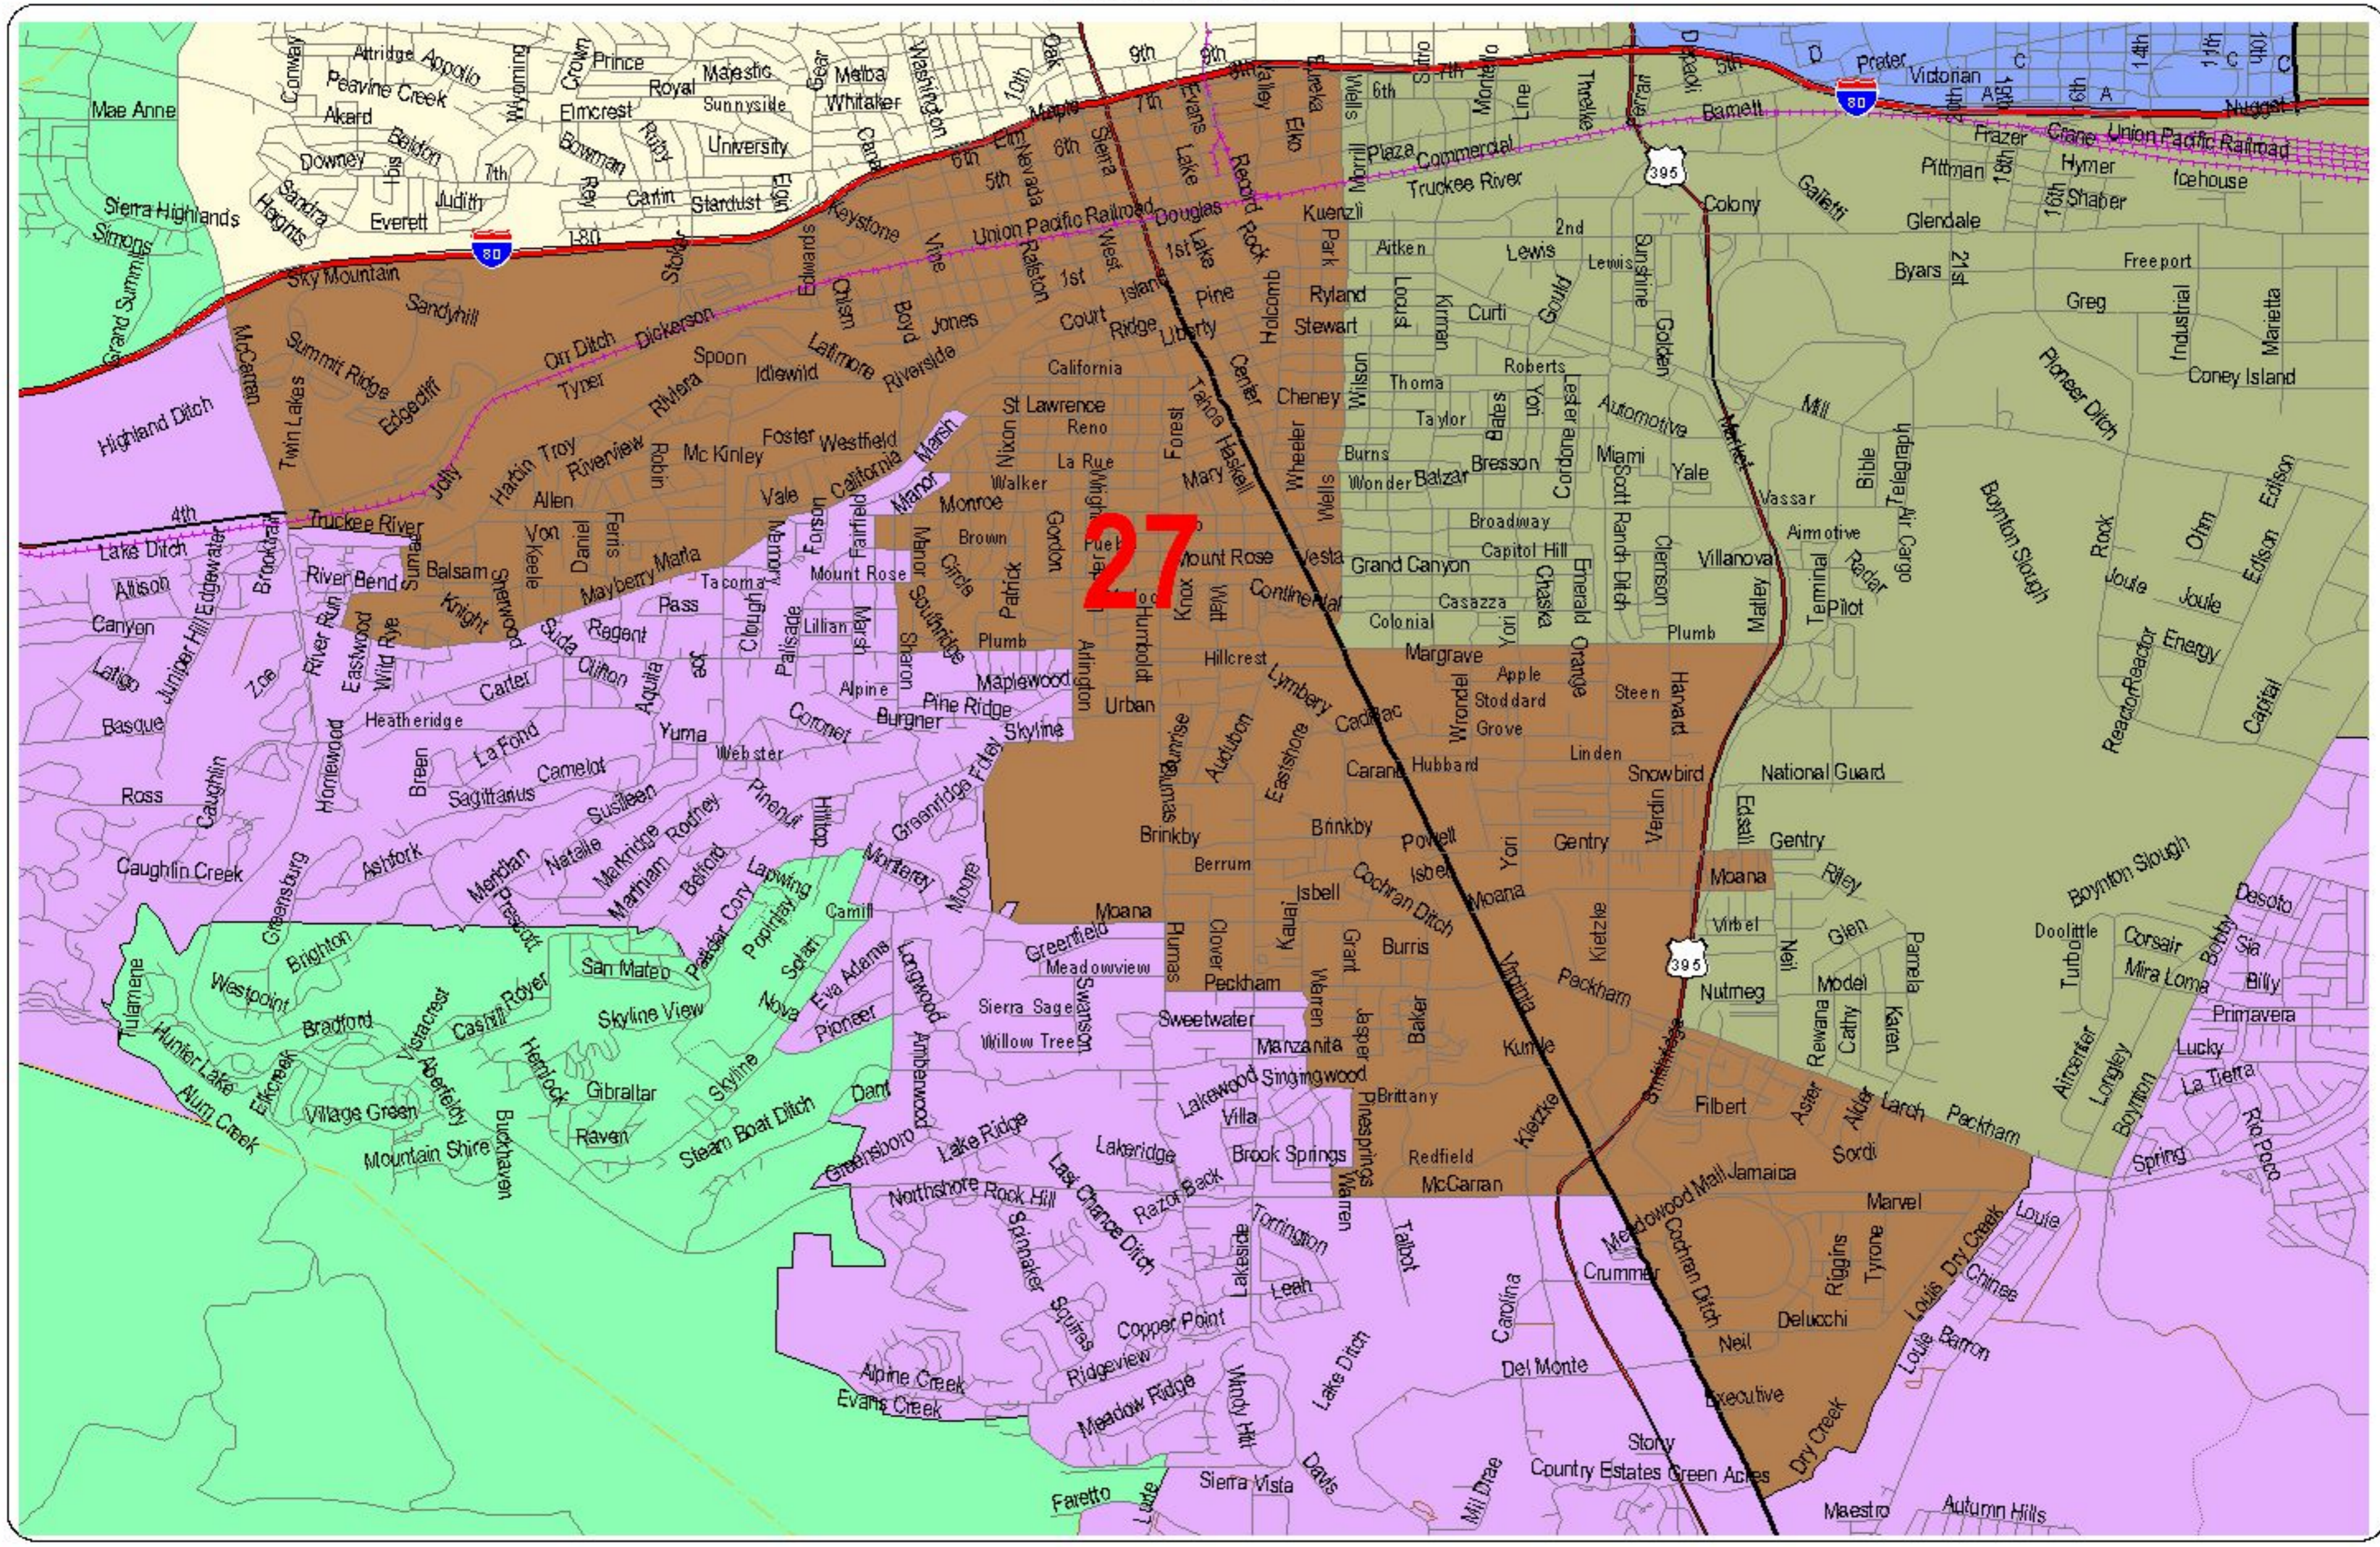

Nevada State Assembly District 27

Districts are effective on October 1, 2003.