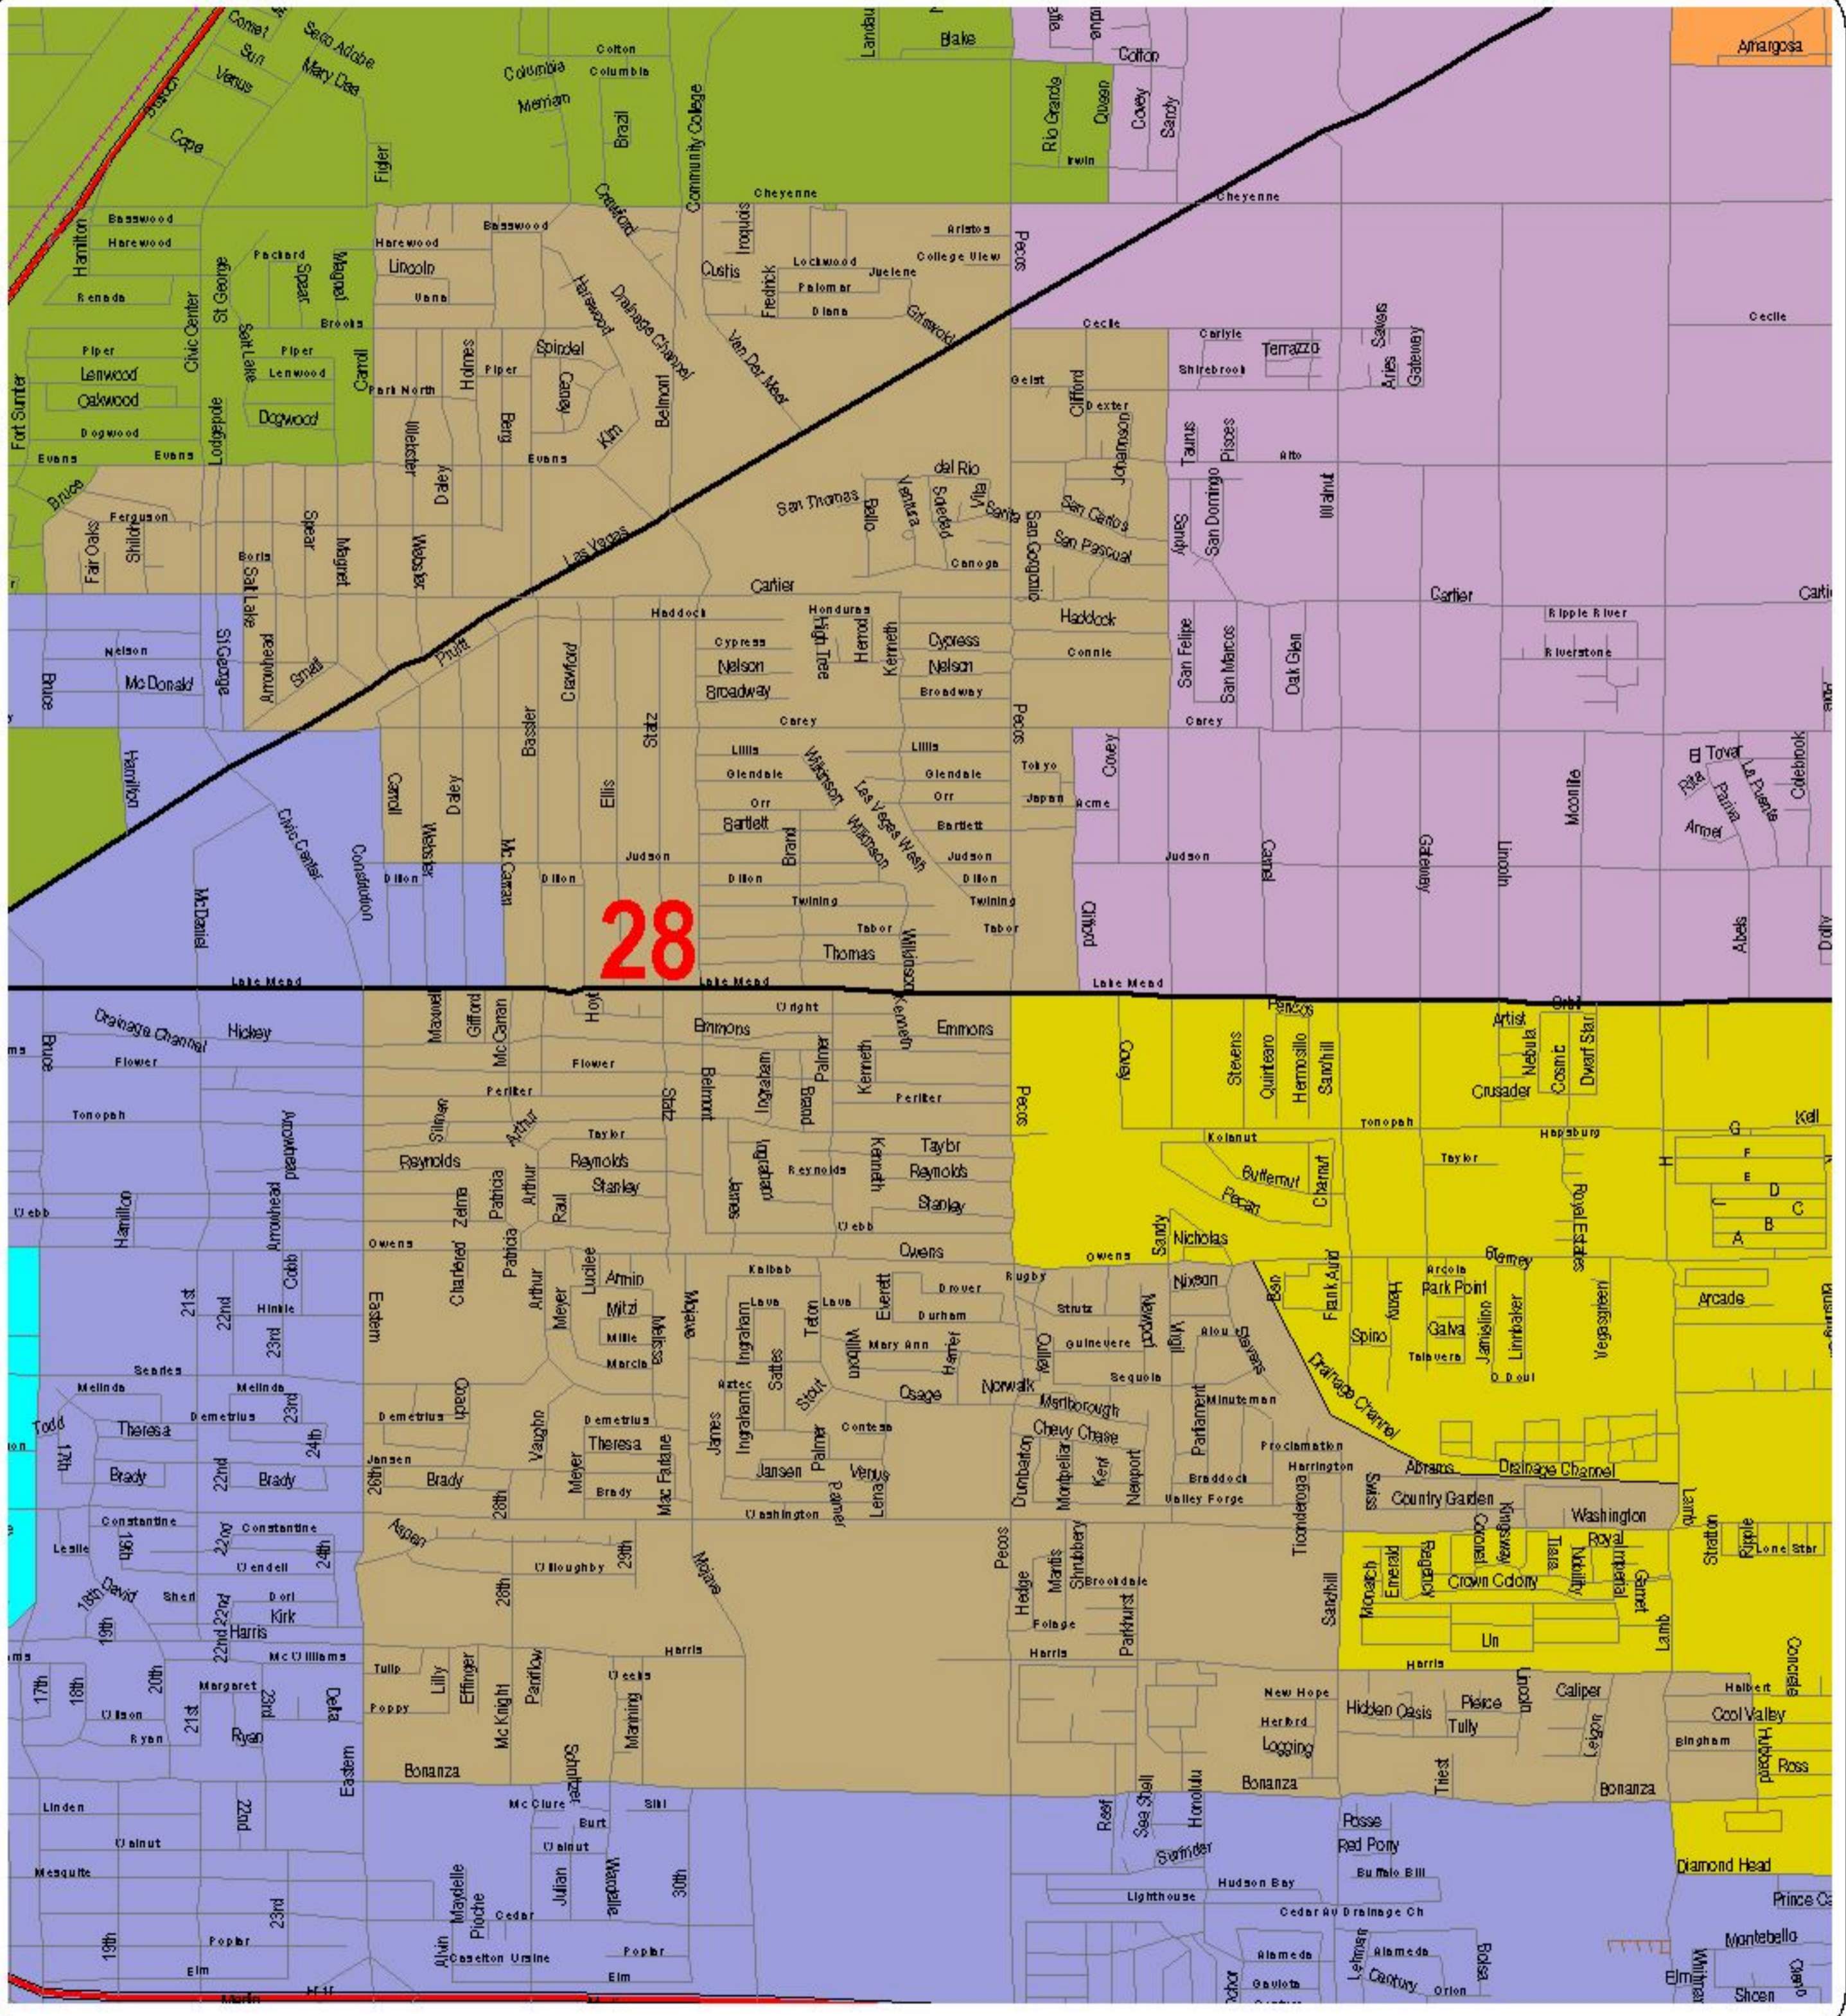

Nevada State Assembly District 28

28

Districts are effective on October 1, 2003.