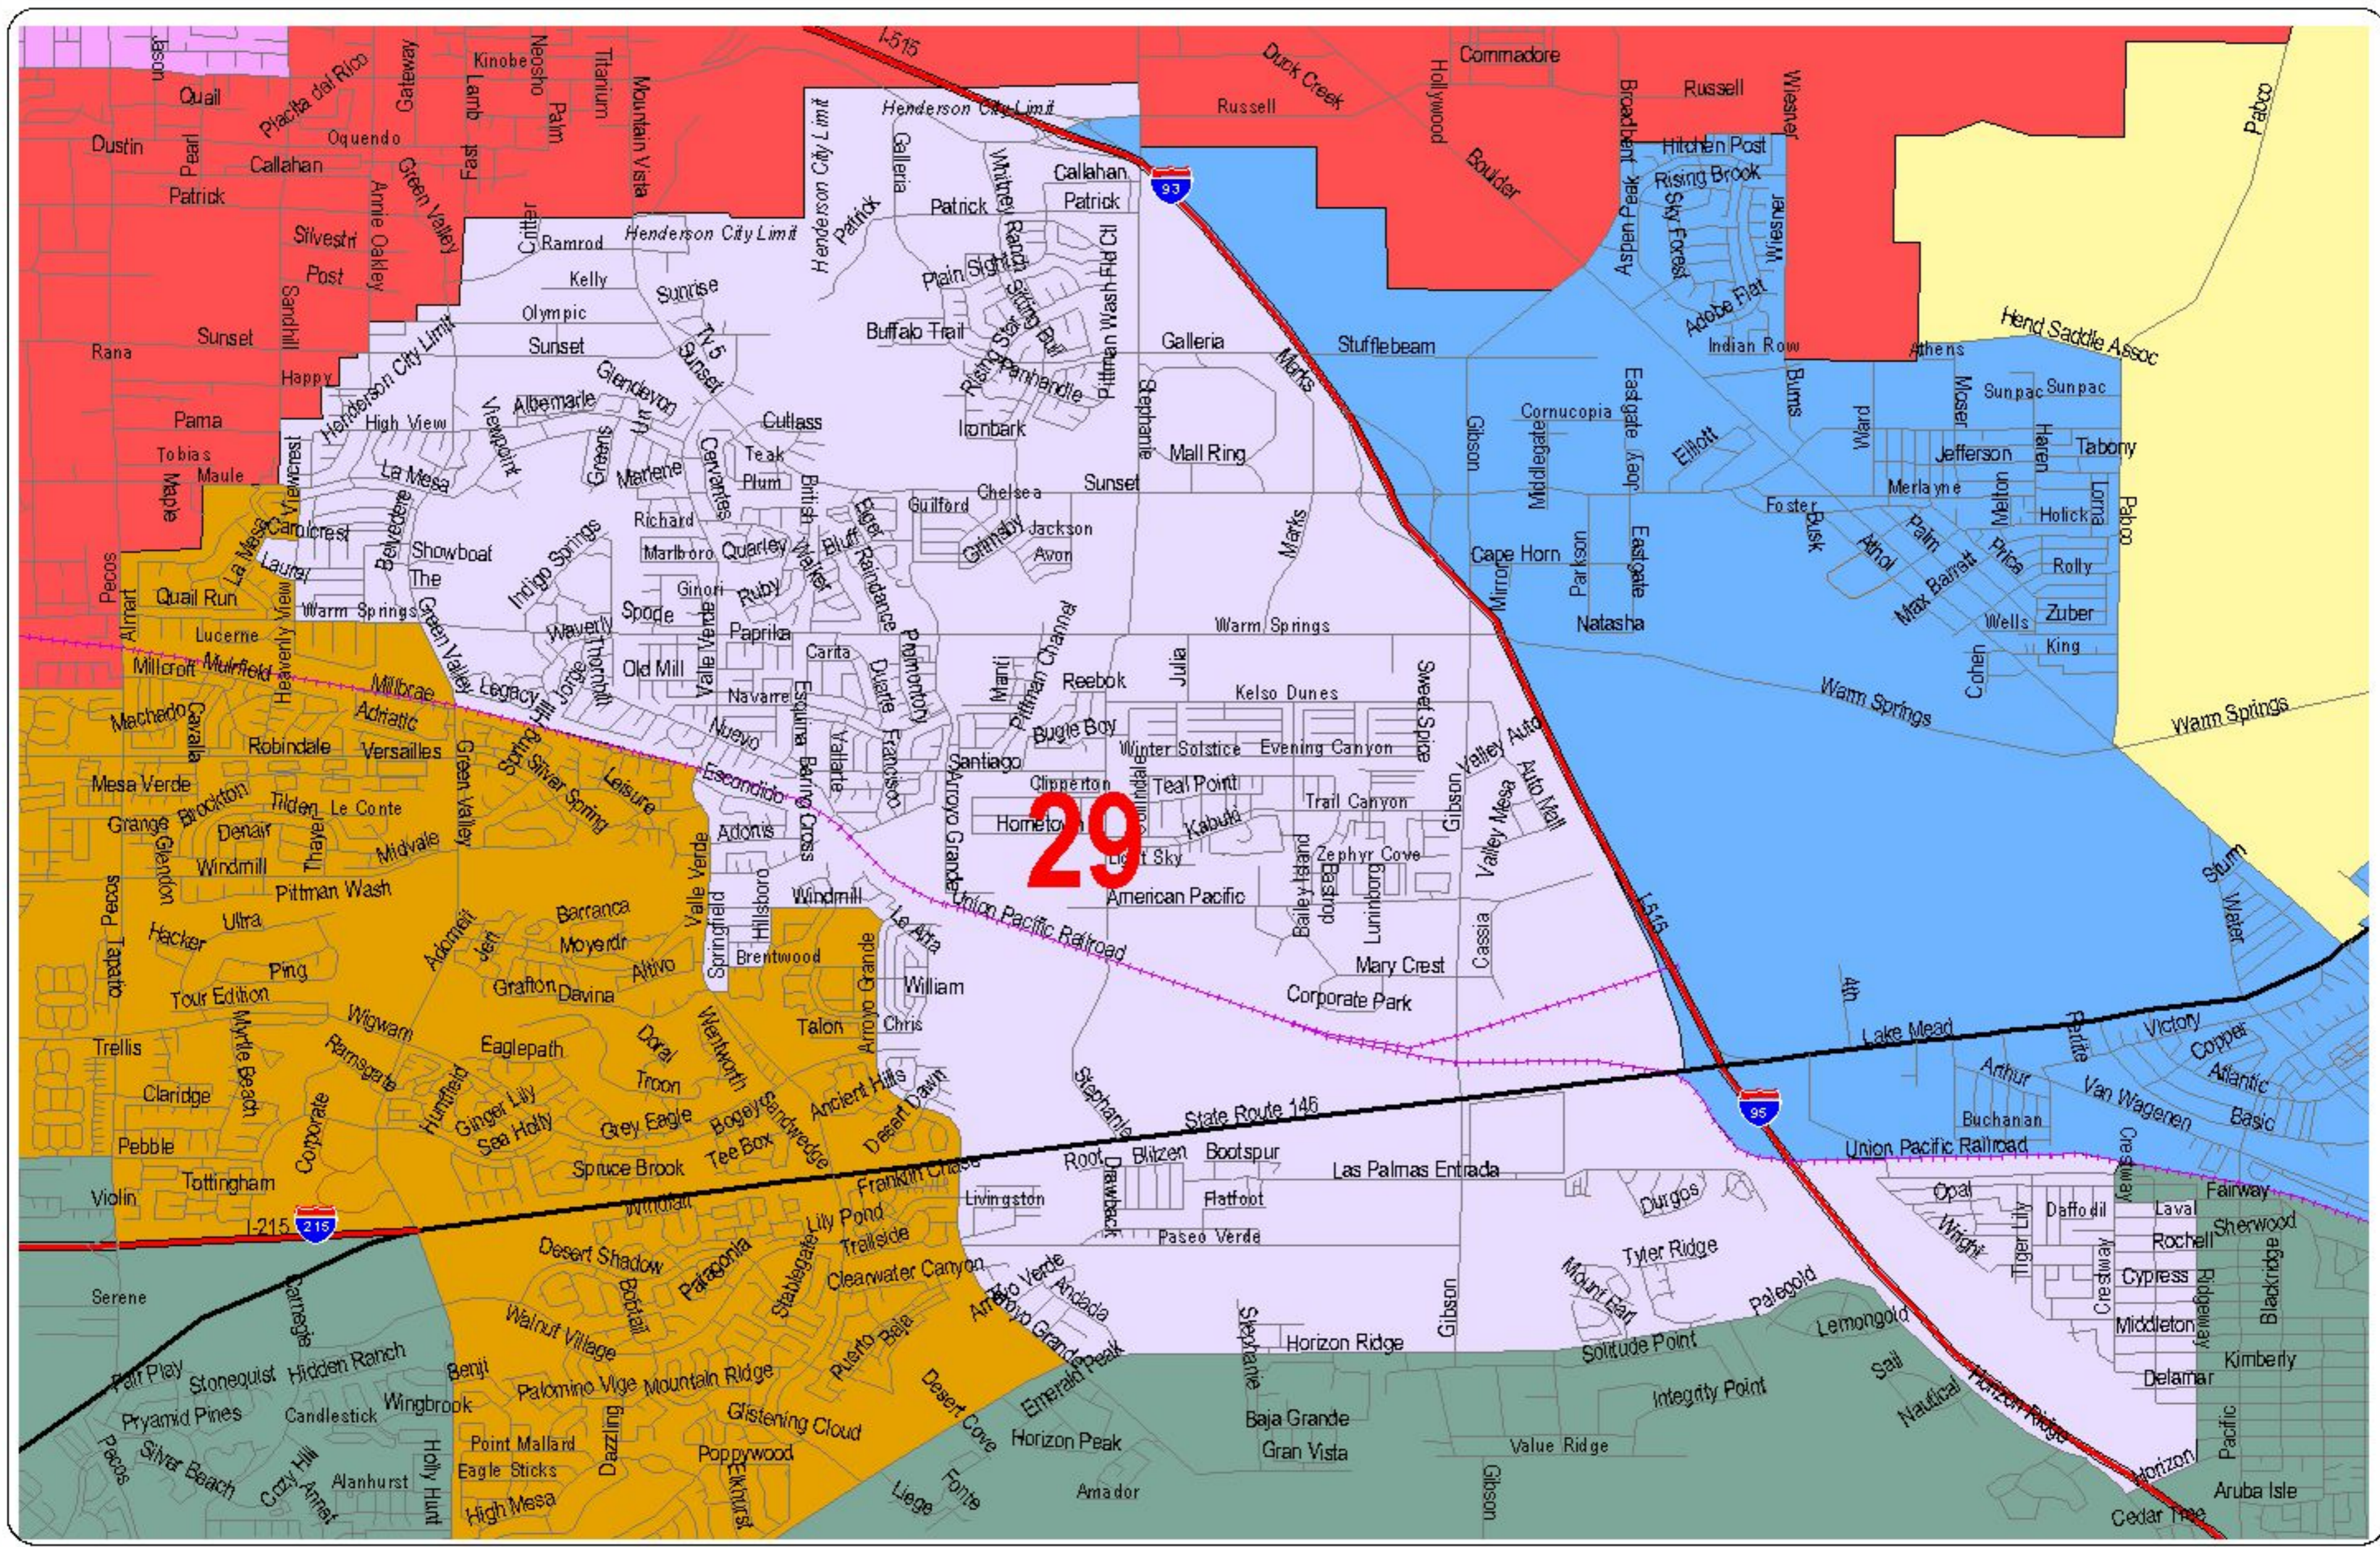

Nevada State Assembly District 29

Districts are effective on October 1, 2013.