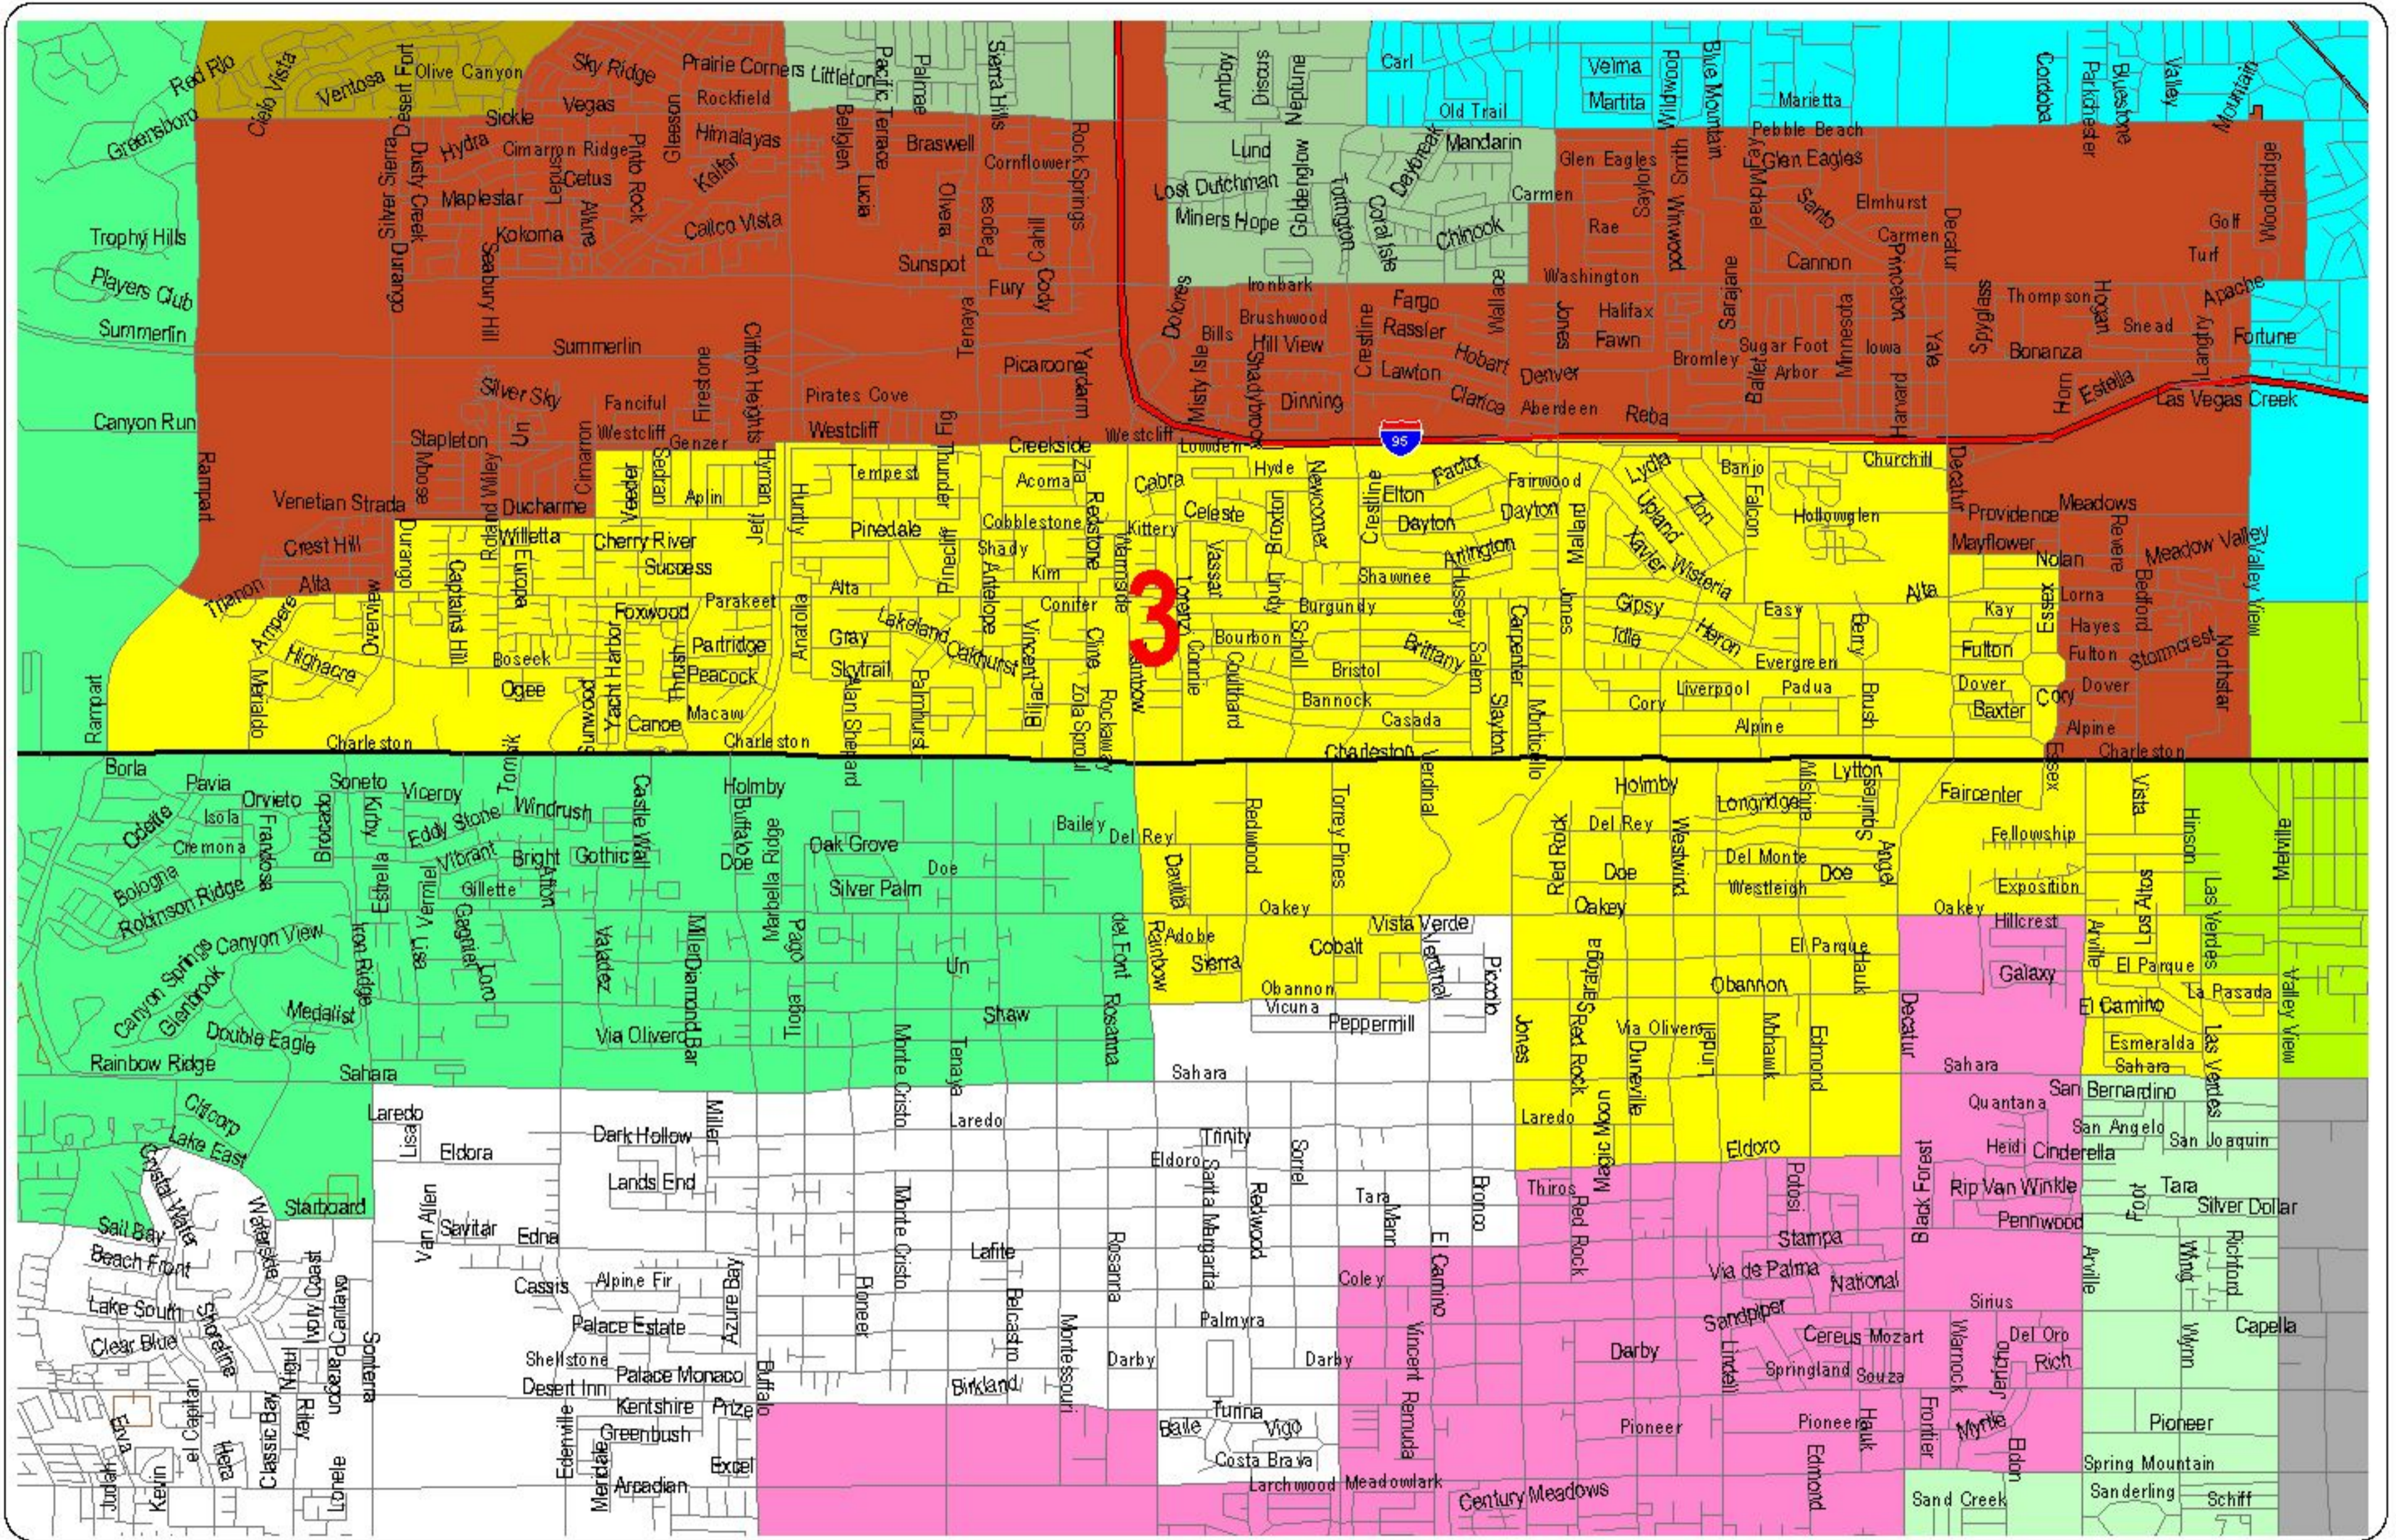

# Nevada State Assembly District 3

Districts are effective on October 1, 2013.