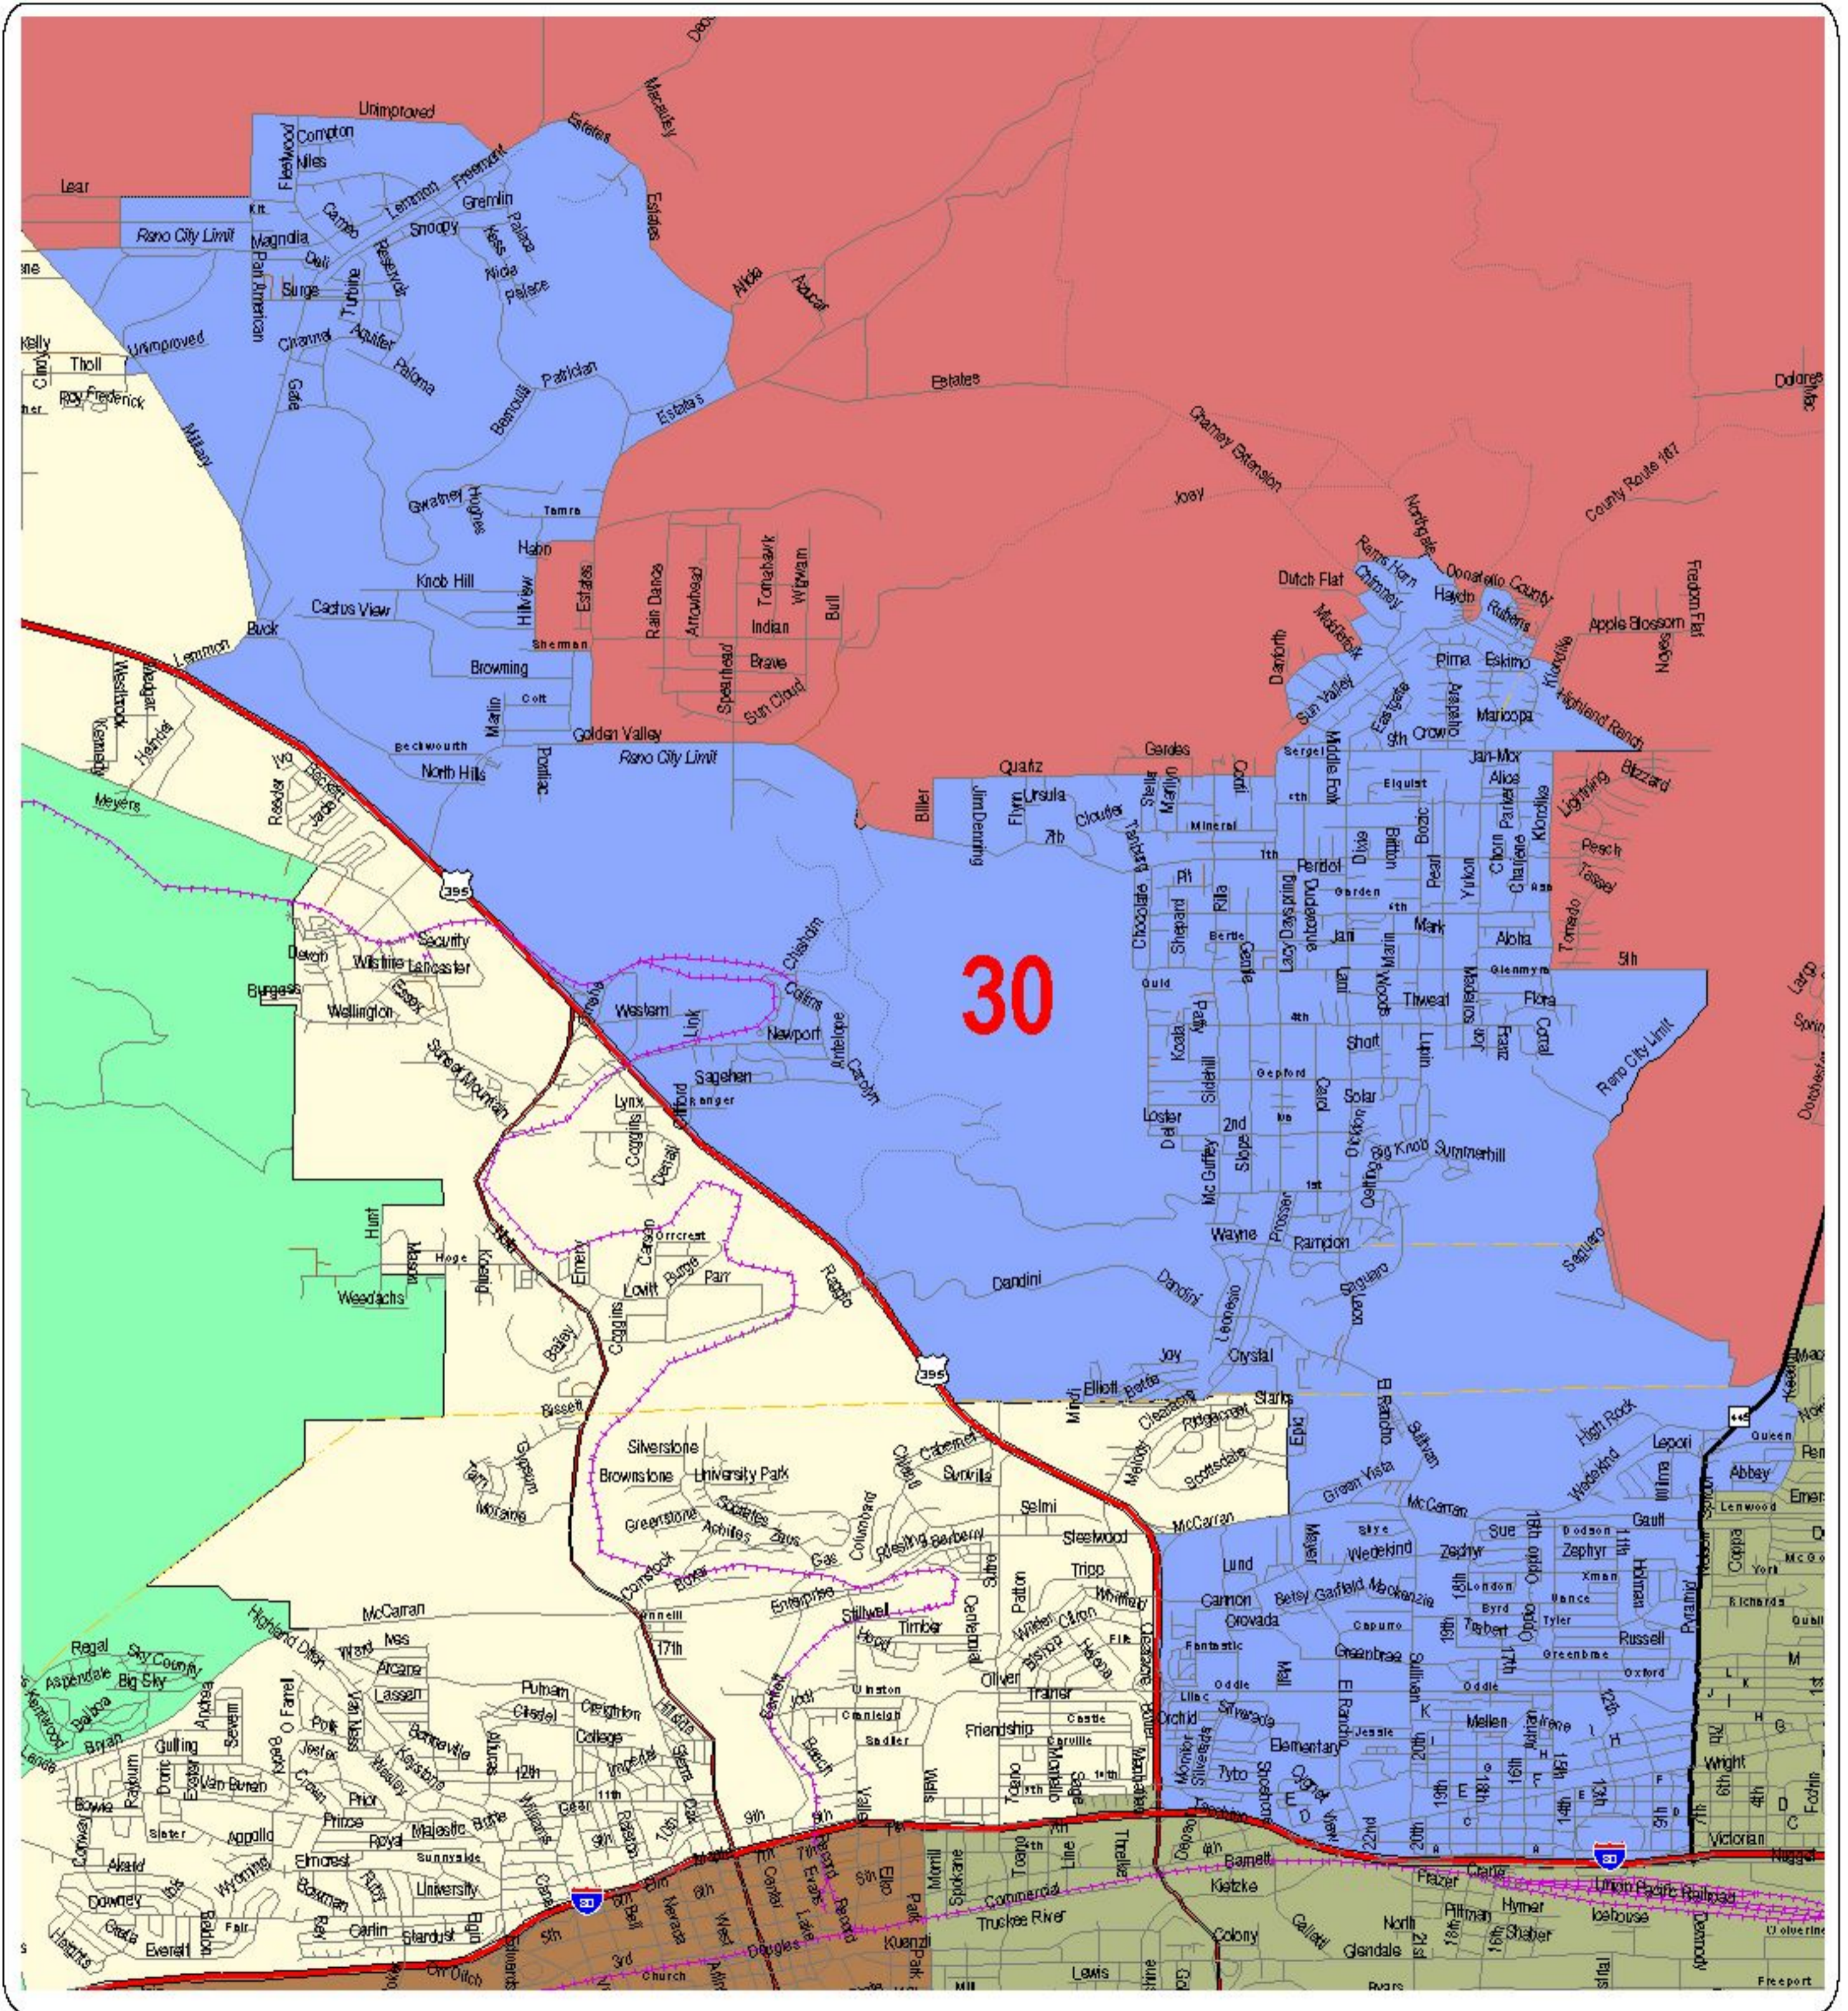

Nevada State Assembly District 30

Districts are effective on October 1, 2003.