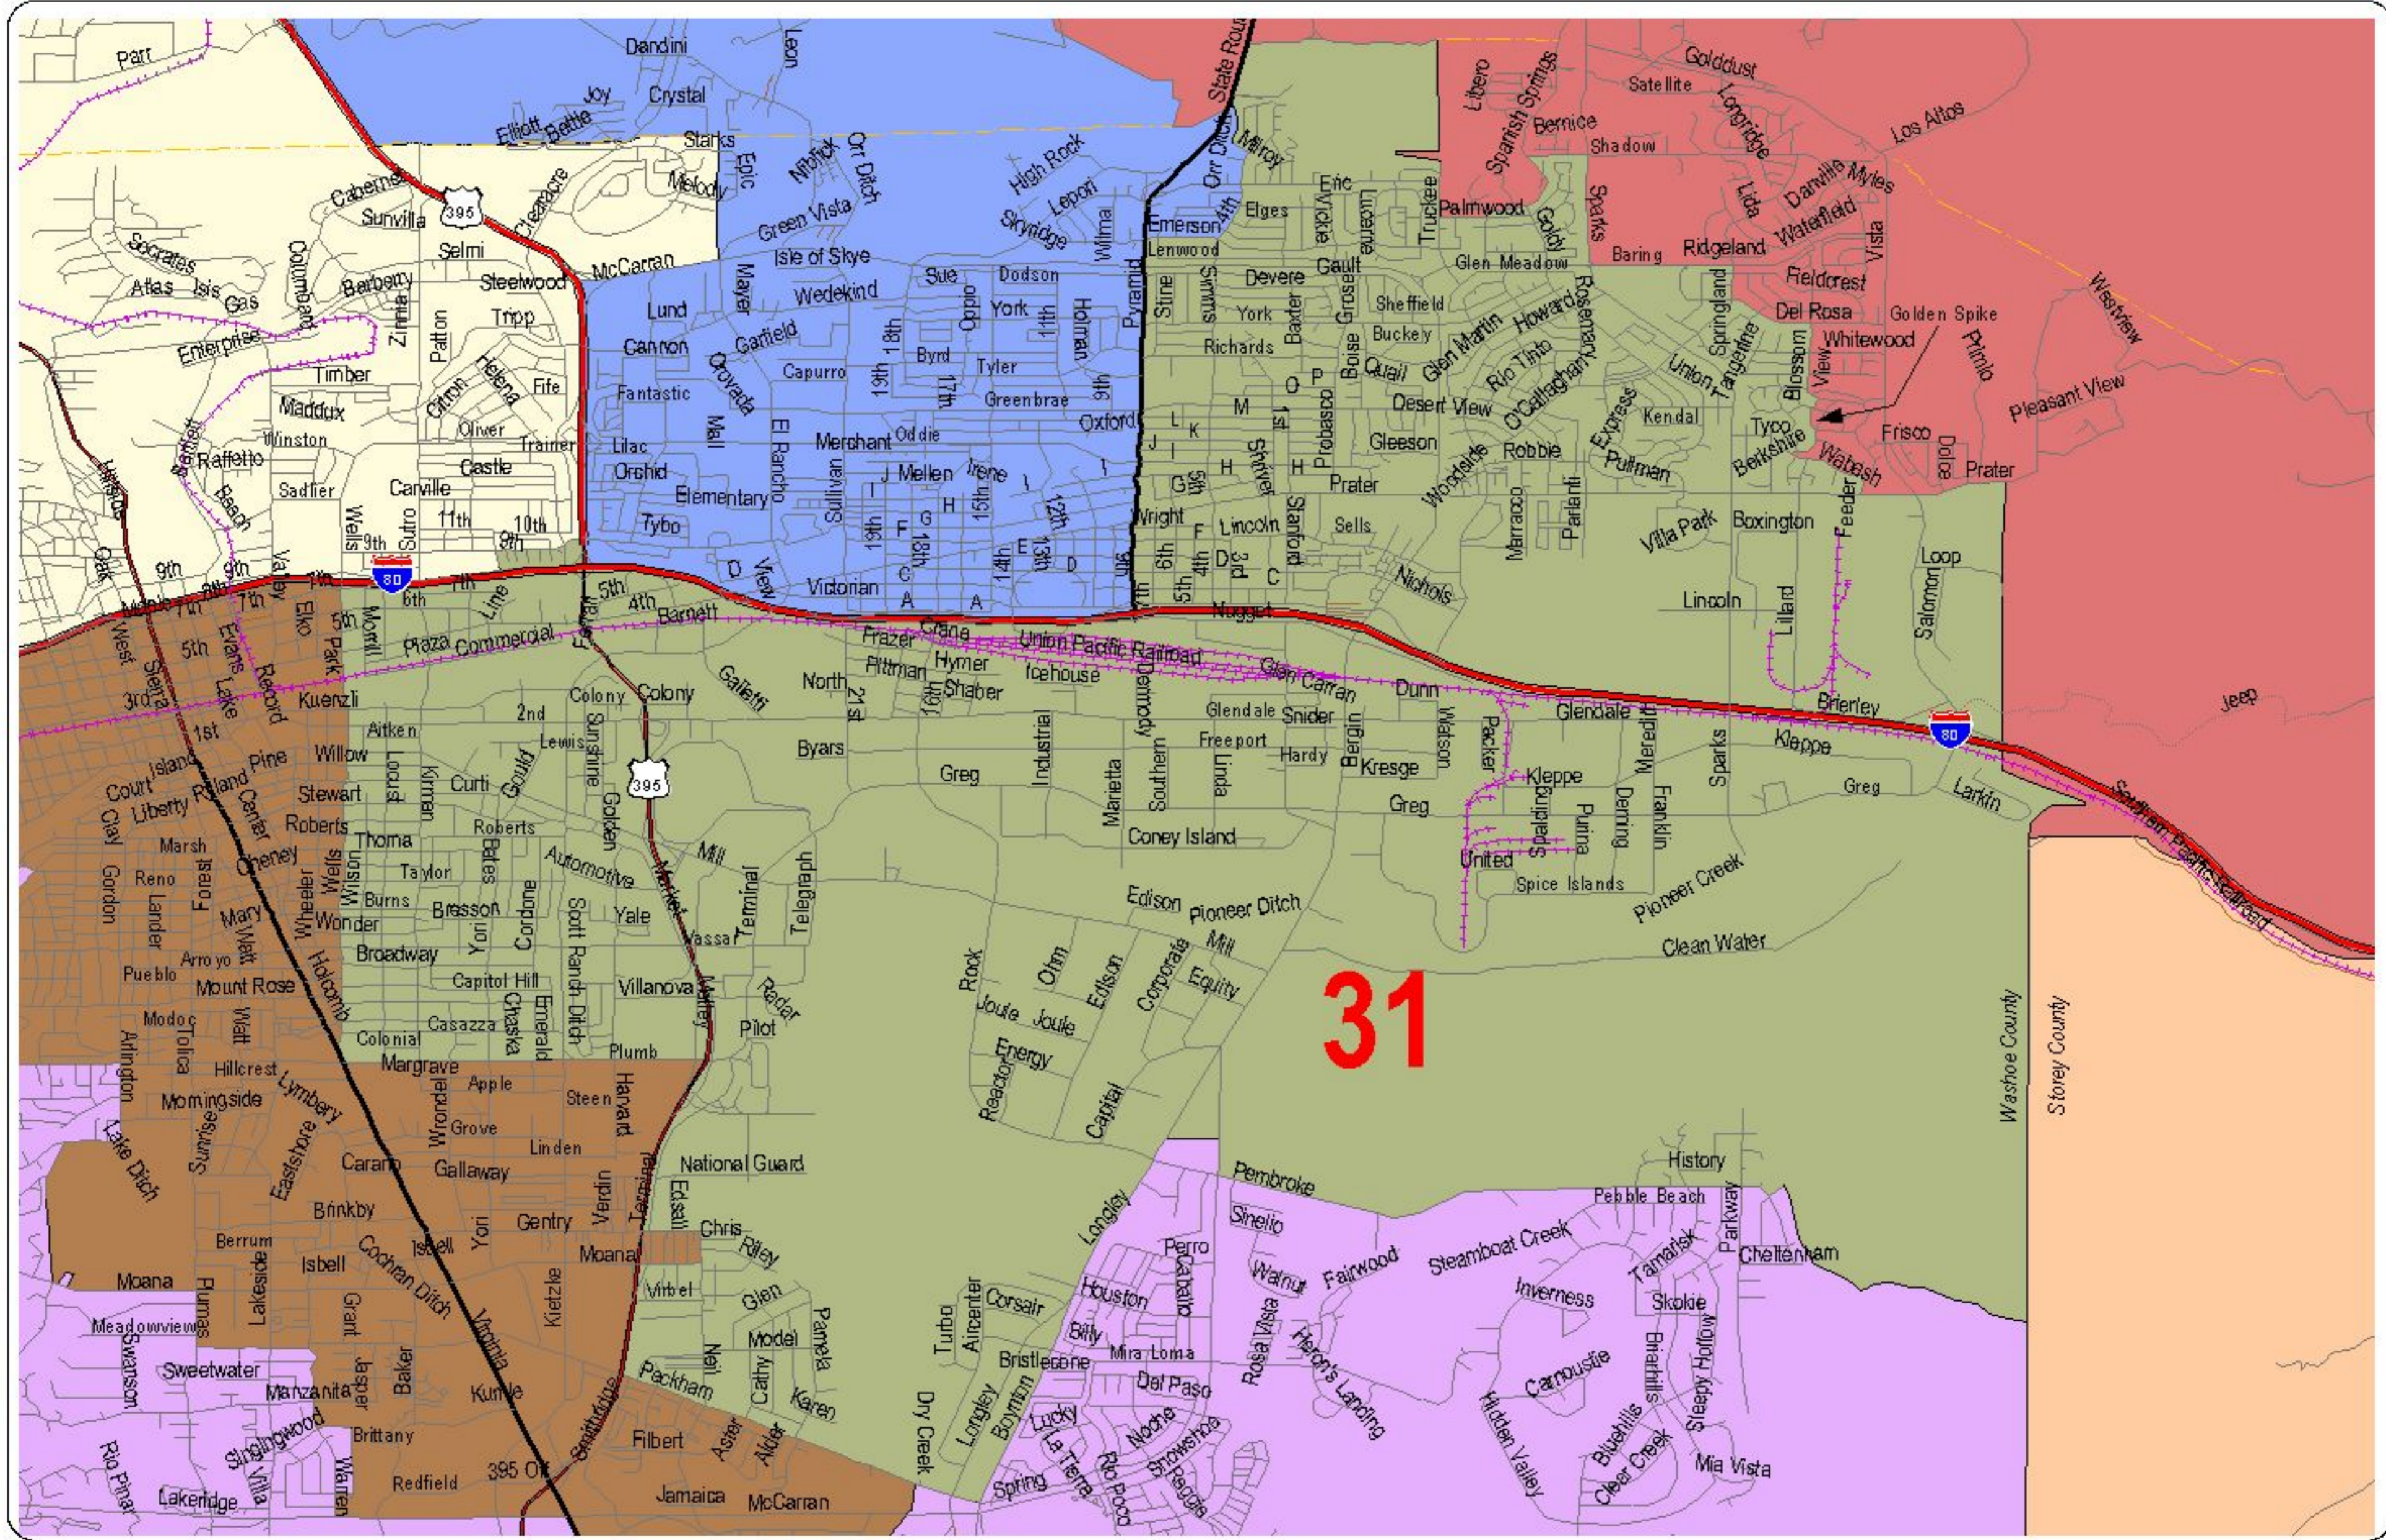

Nevada State Assembly District 31

31

Districts are effective on October 1, 2023.