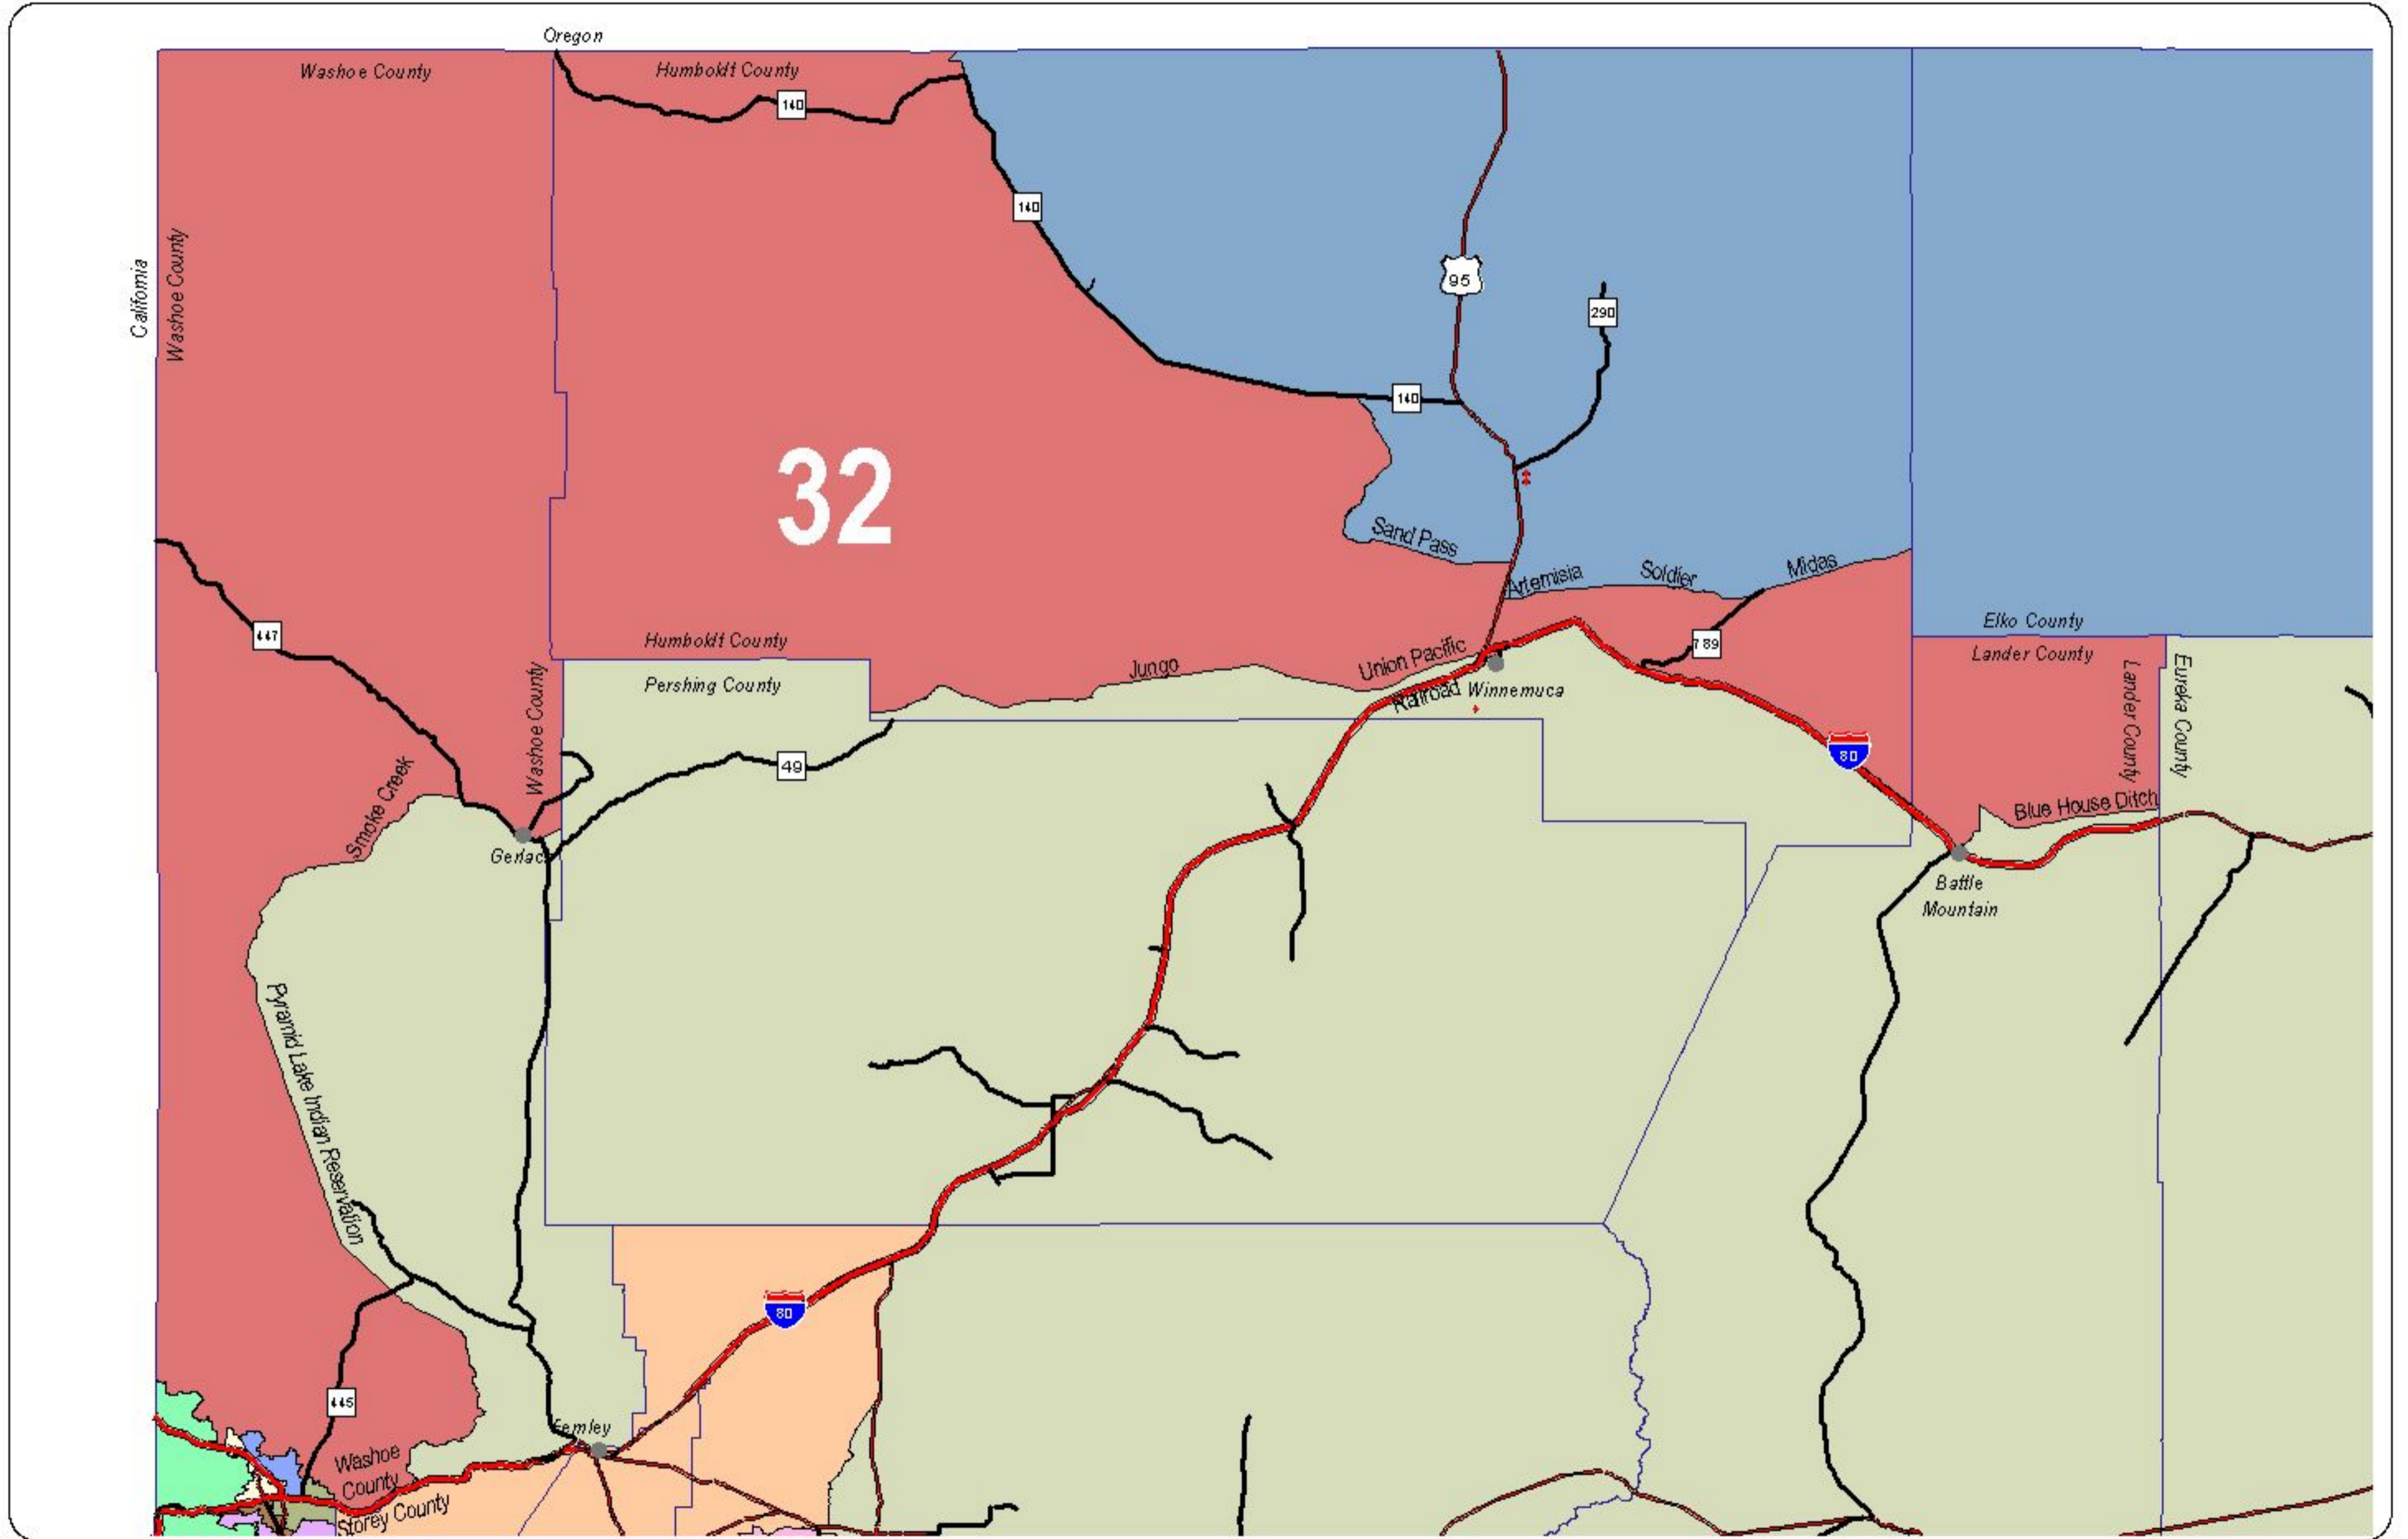

Nevada State Assembly District 32

Districts are effective on October 1, 2013.