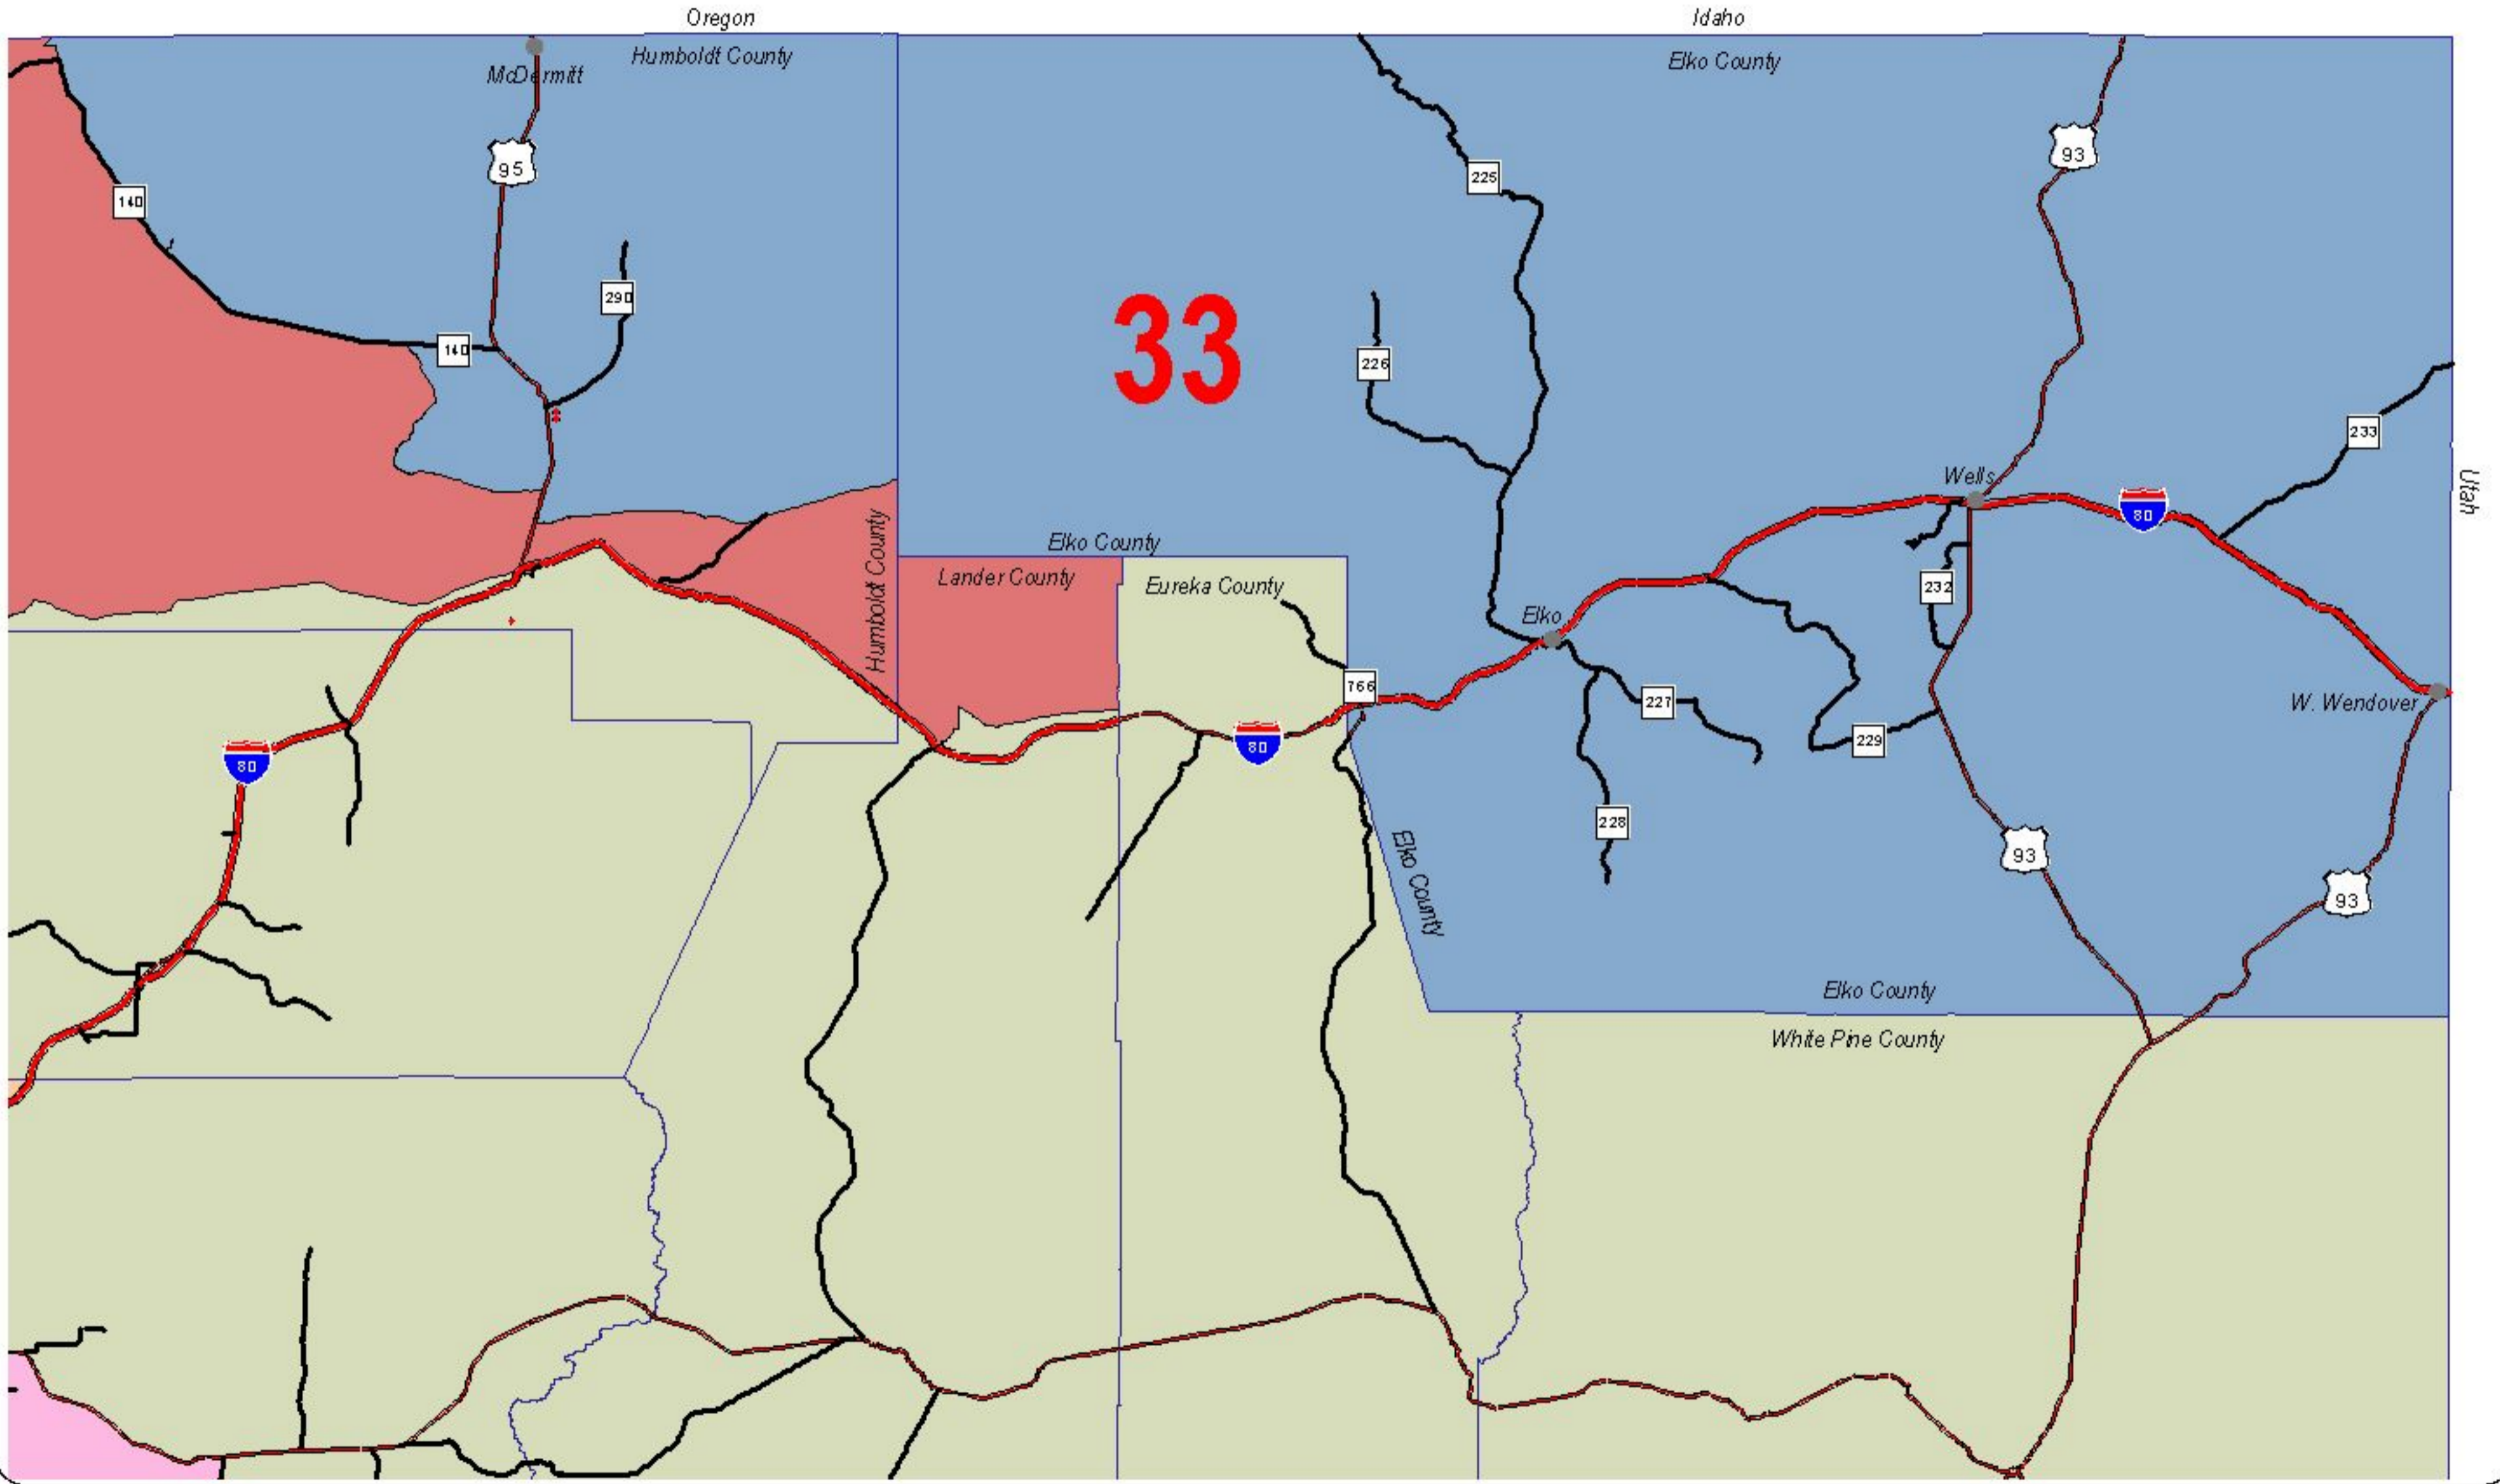

Nevada State Assembly District 33

0 20 40 60 Miles

Districts are effective on October 1, 2013.