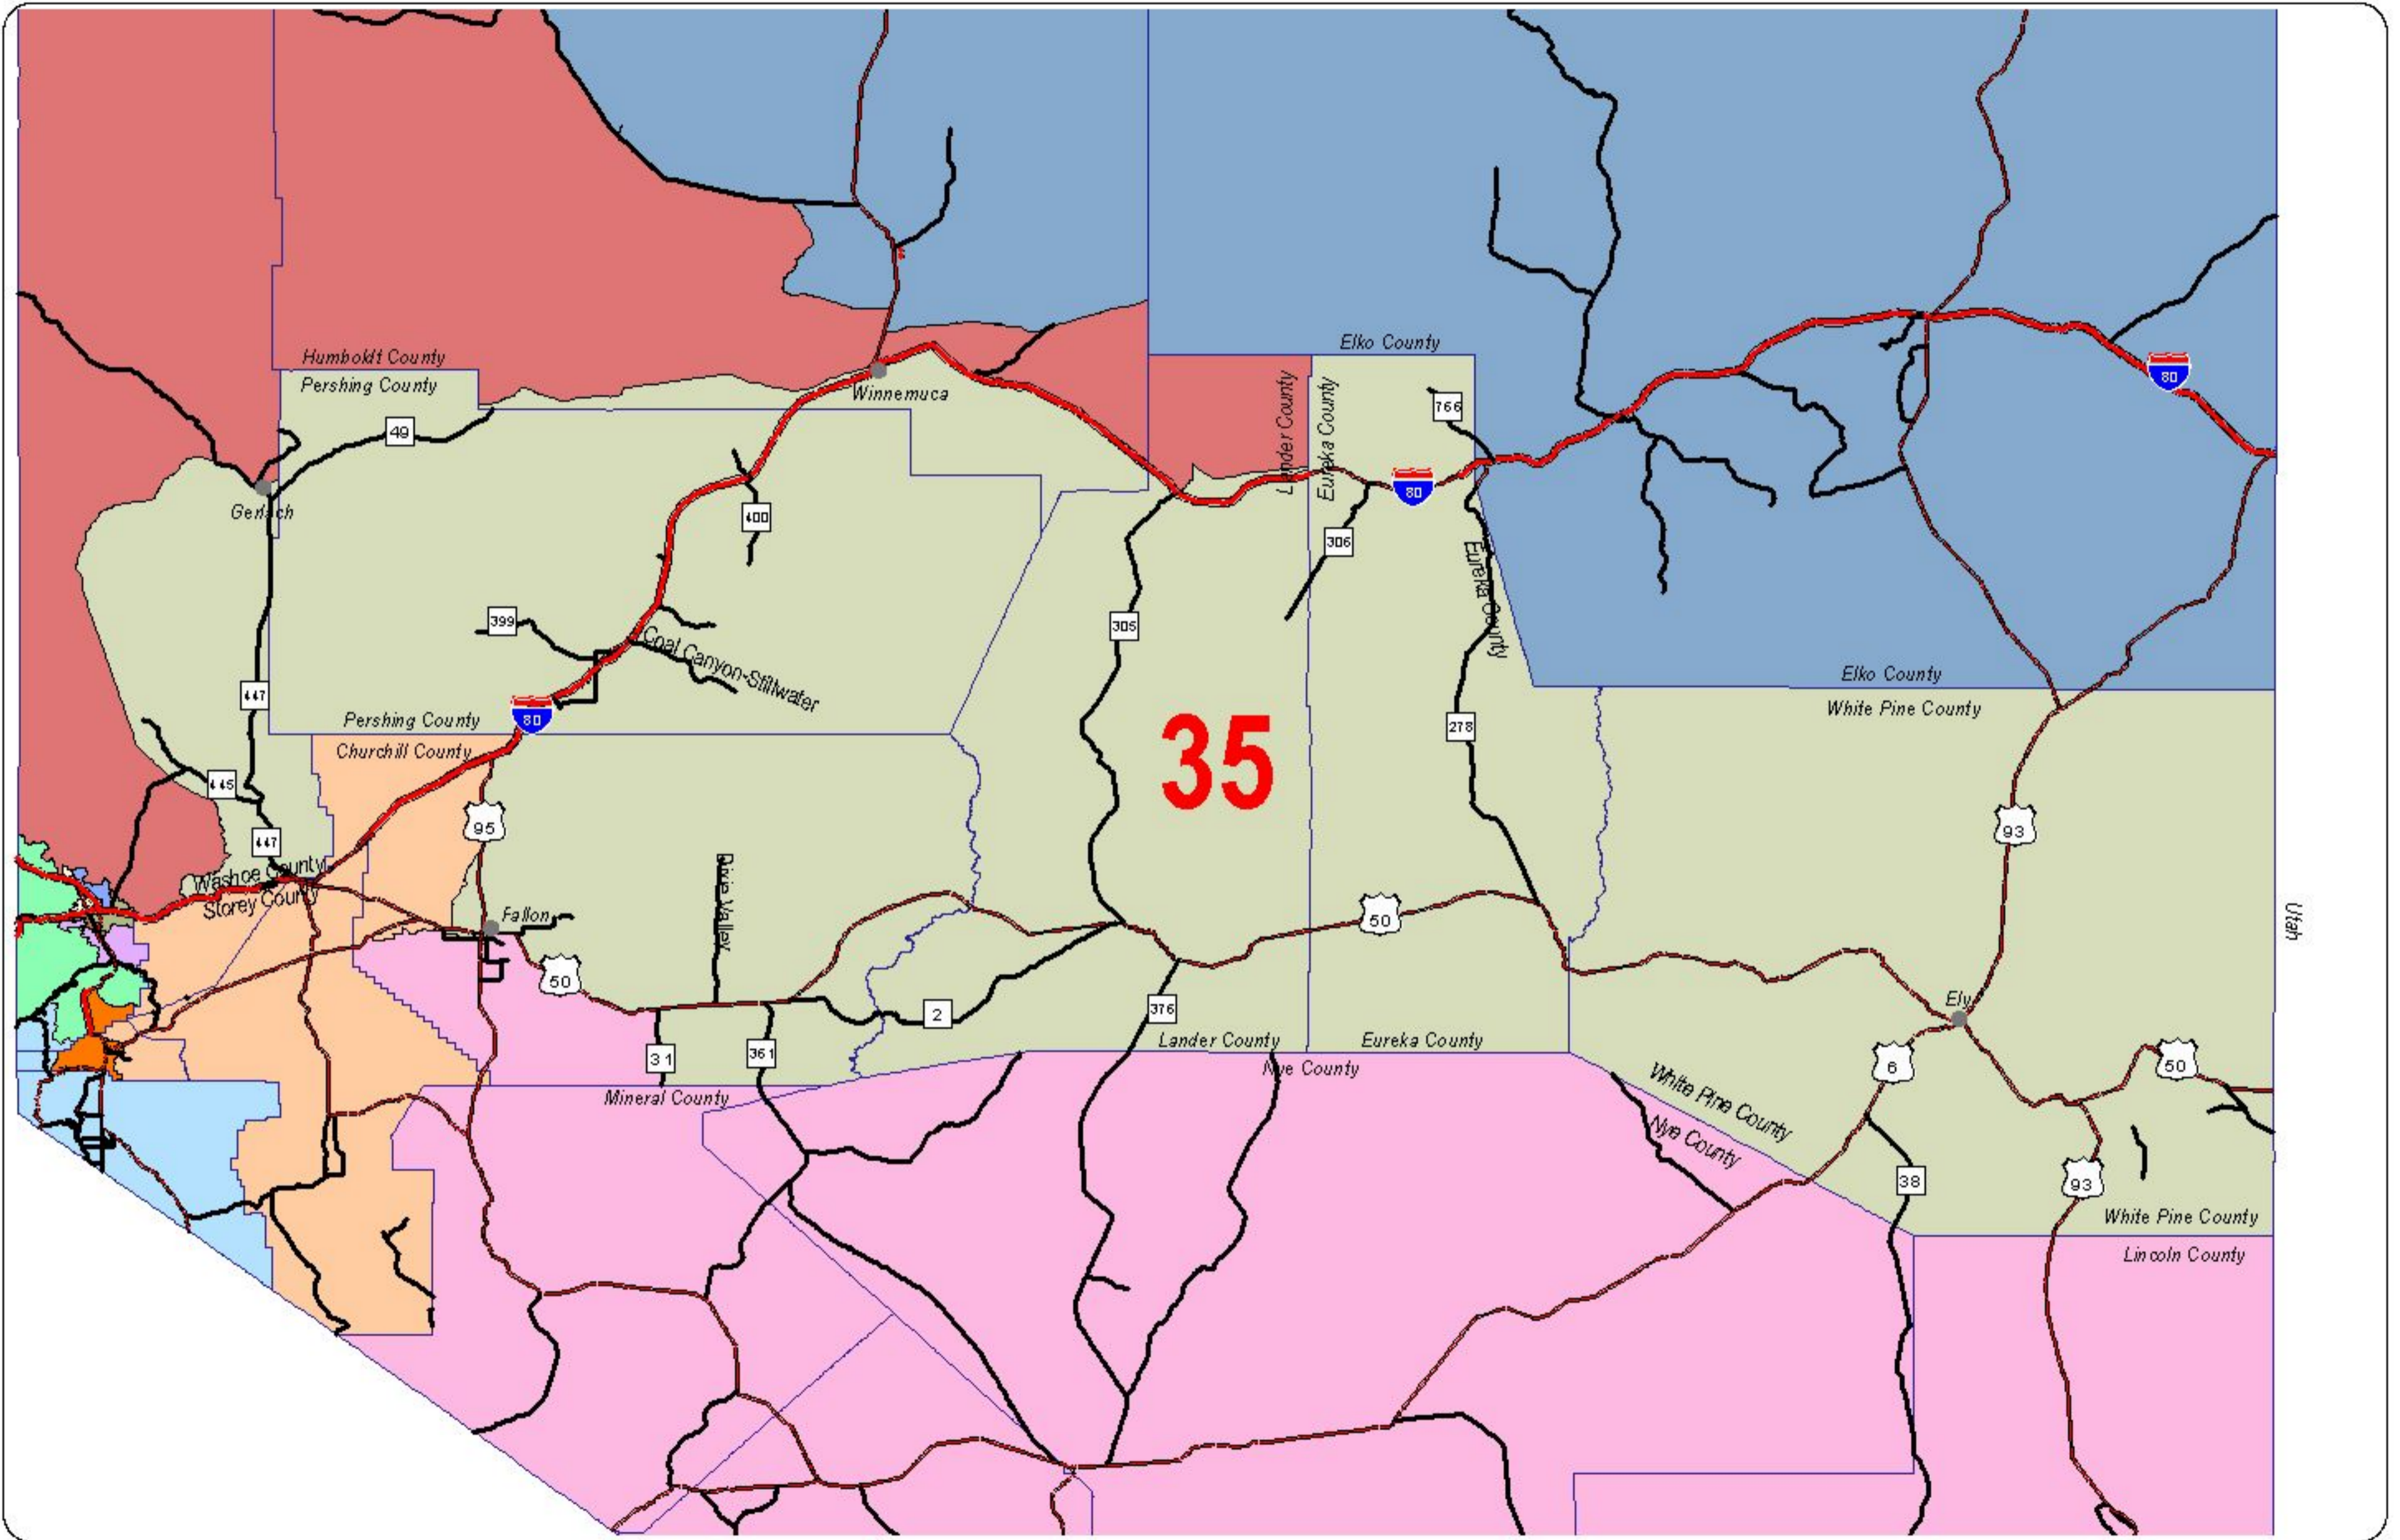

# Nevada State Assembly District 35

Districts are effective on October 1, 2023.