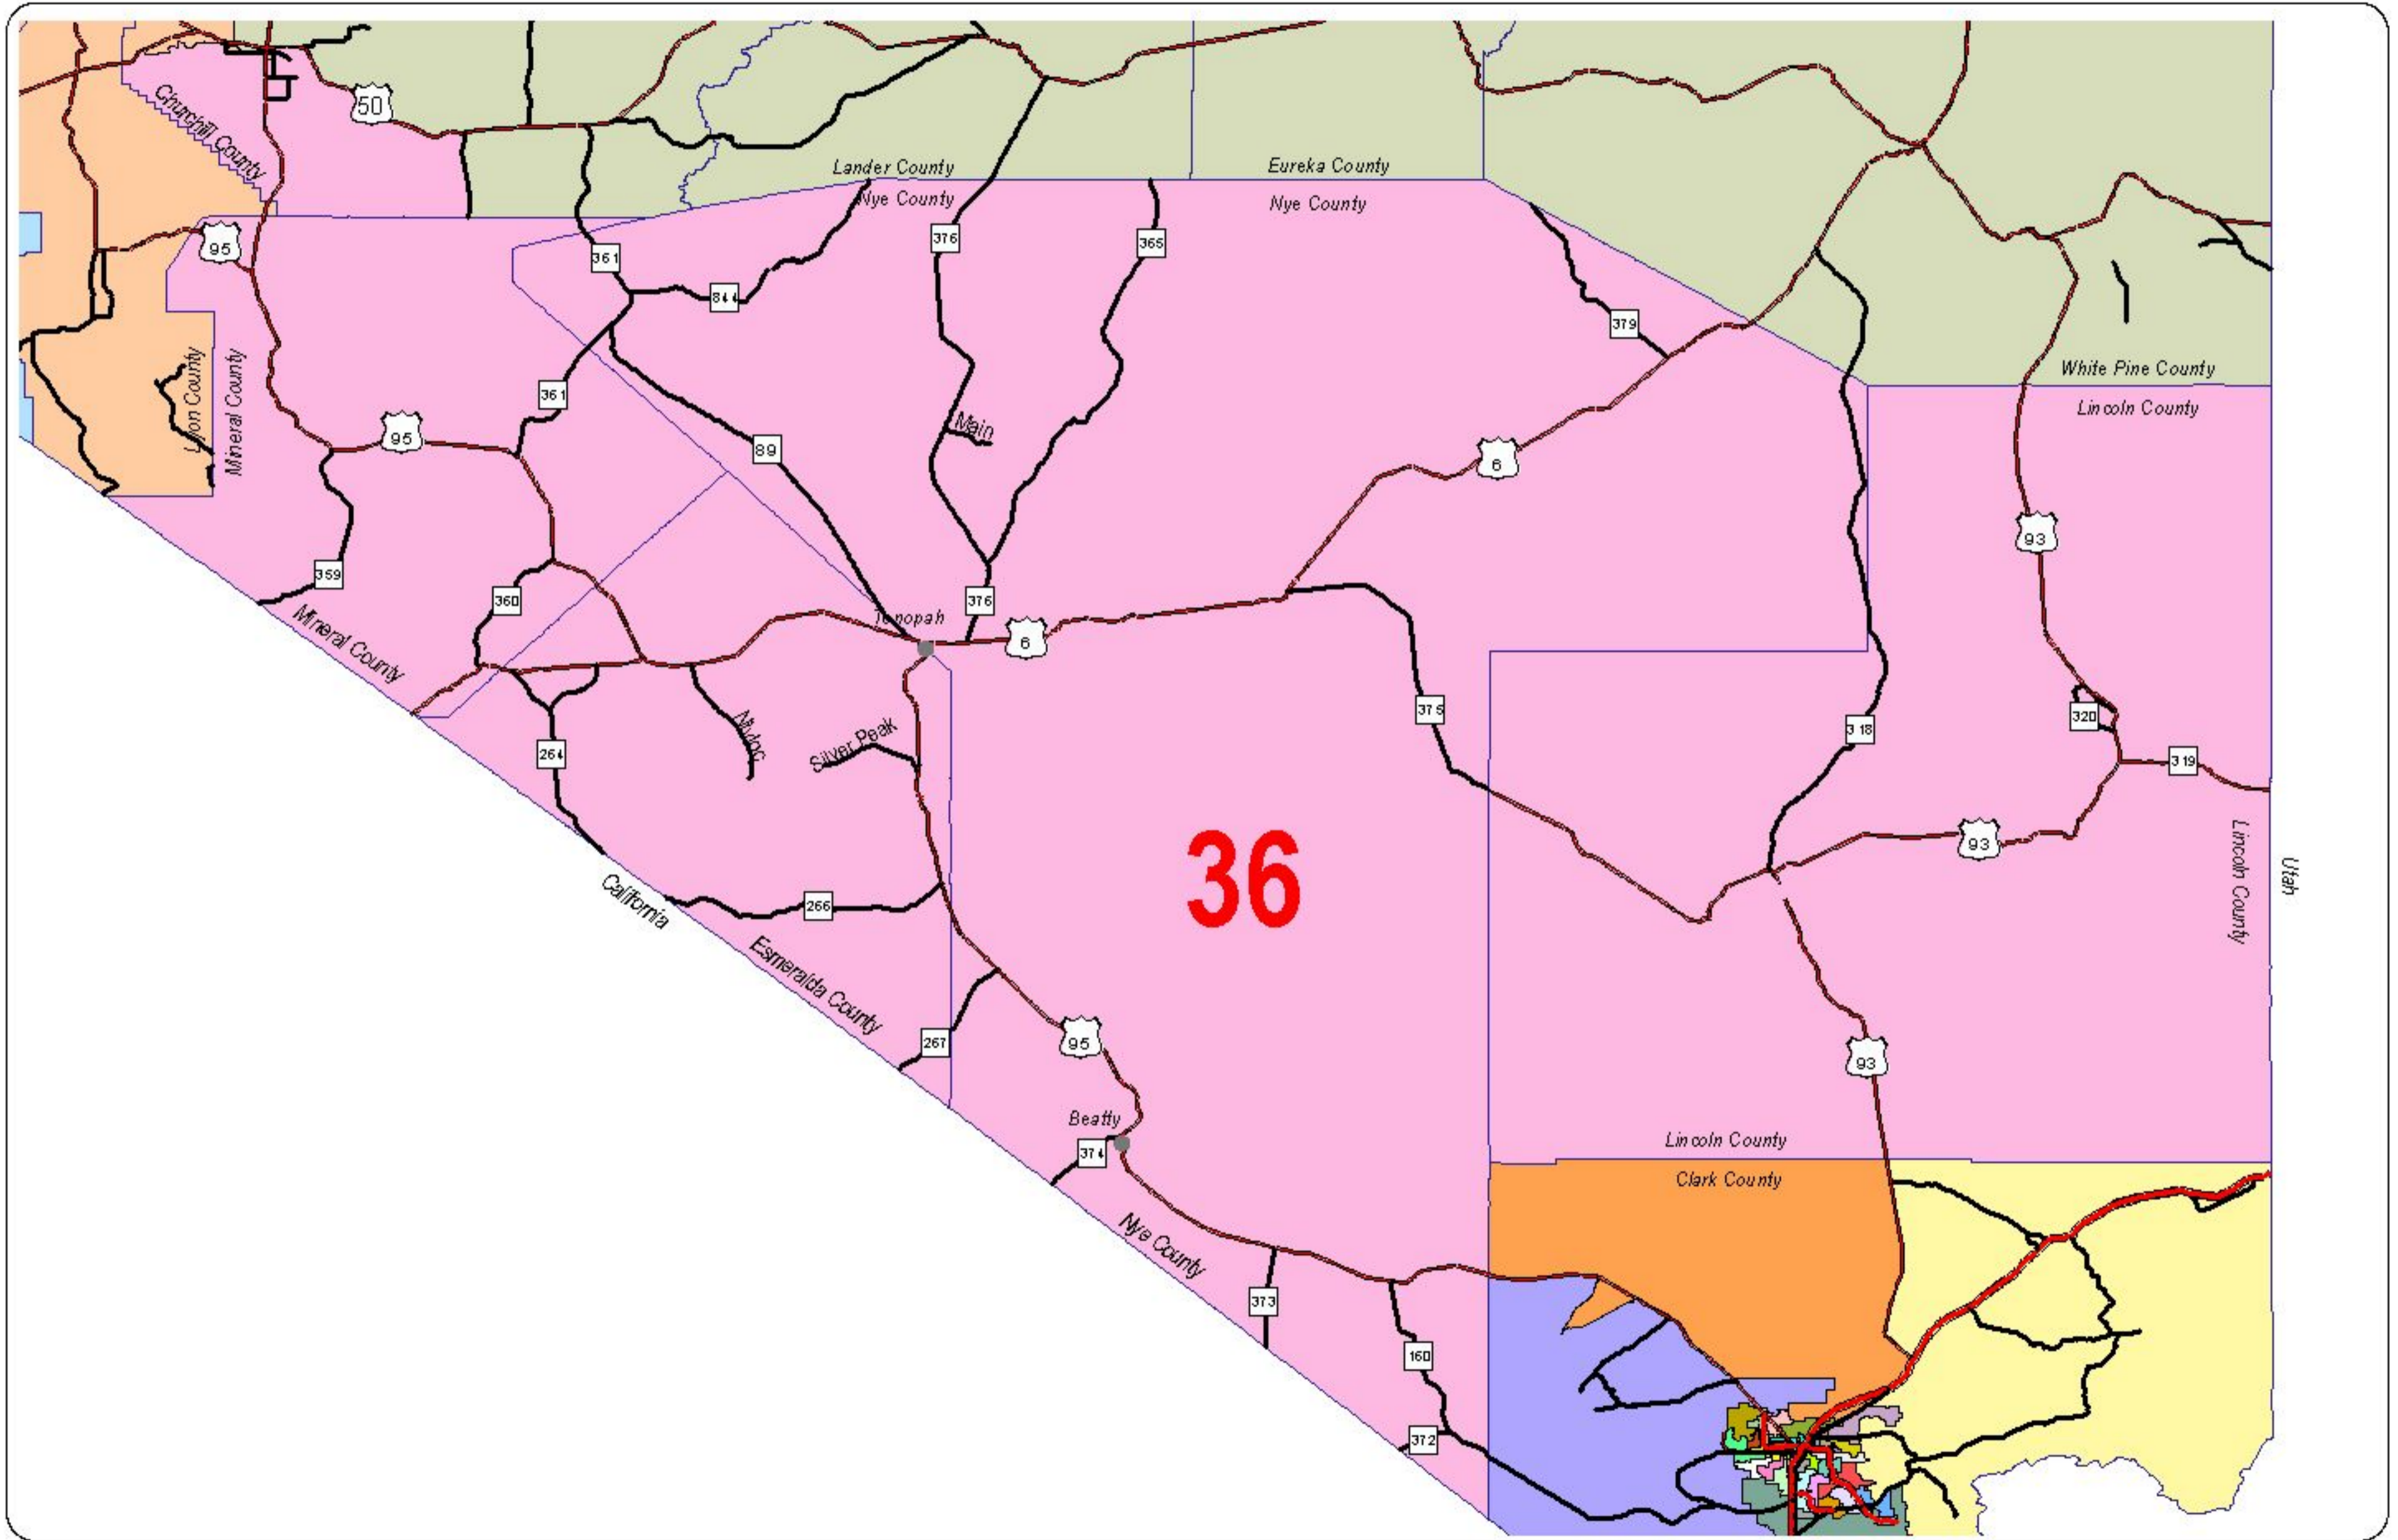

Nevada State Assembly District 36

0 25 50 75 100 Miles

Districts are effective on October 1, 2013.