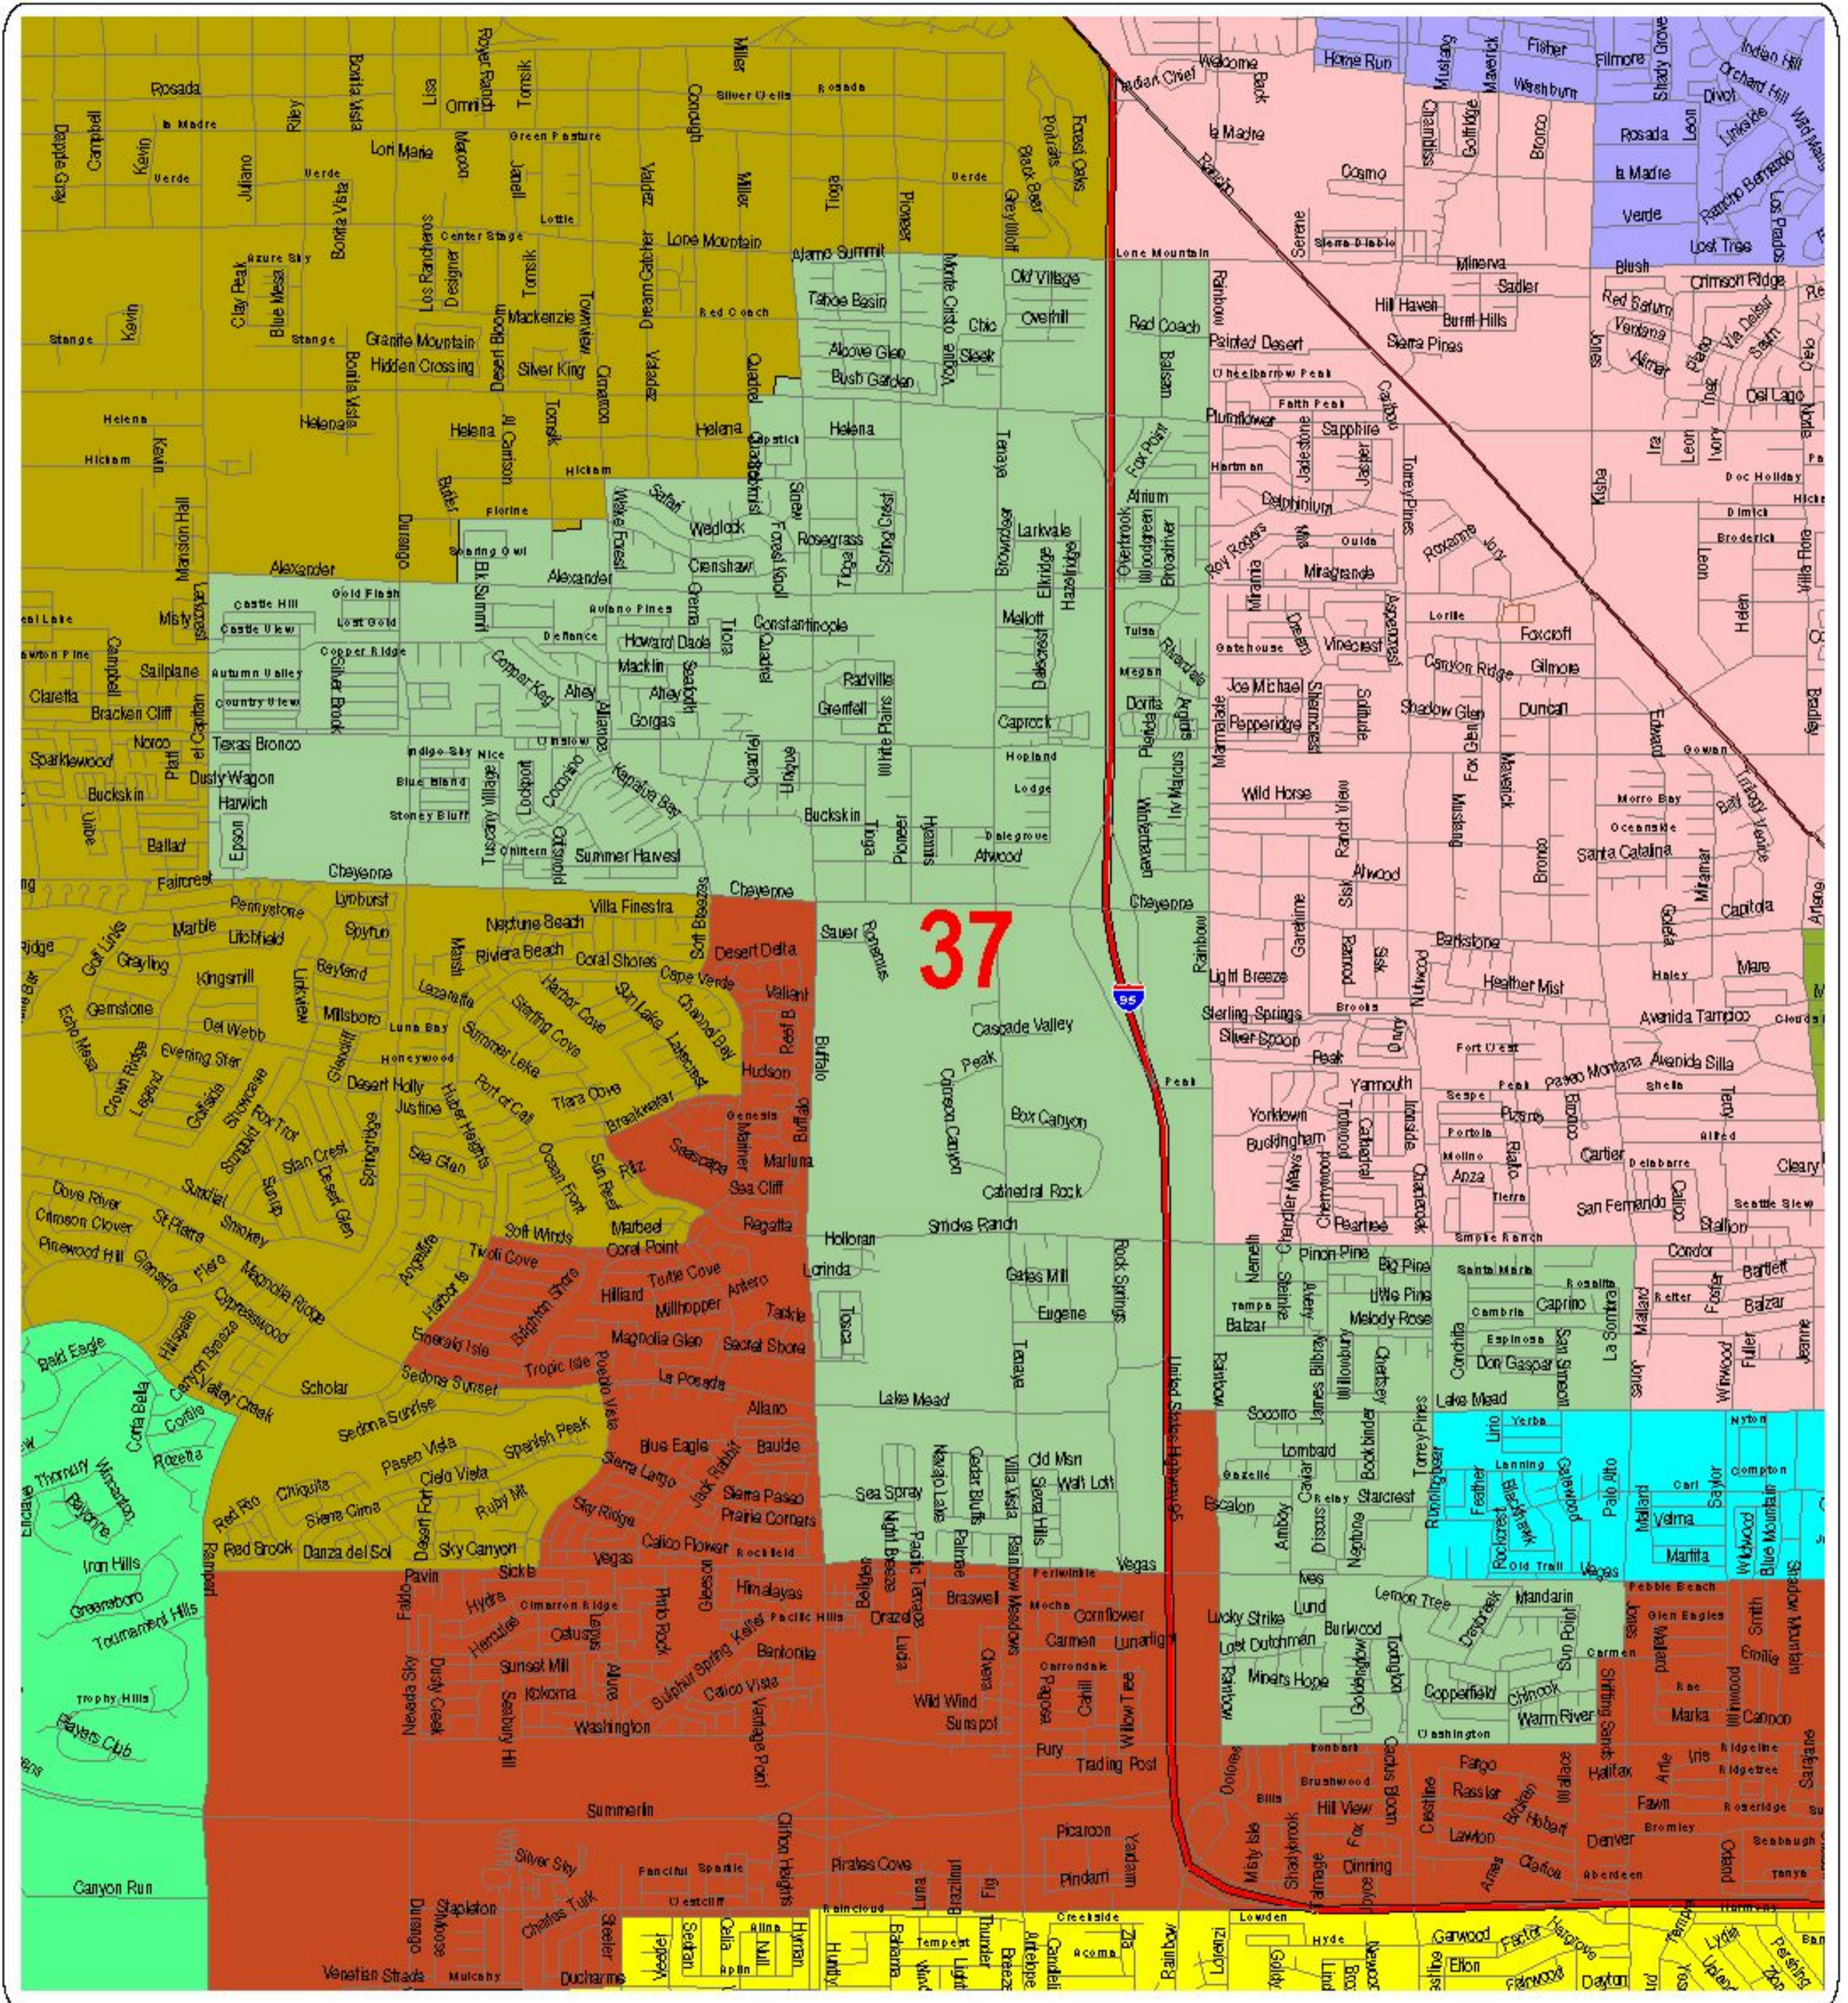

# Nevada State Assembly District 37

Districts are effective on October 1, 2013.