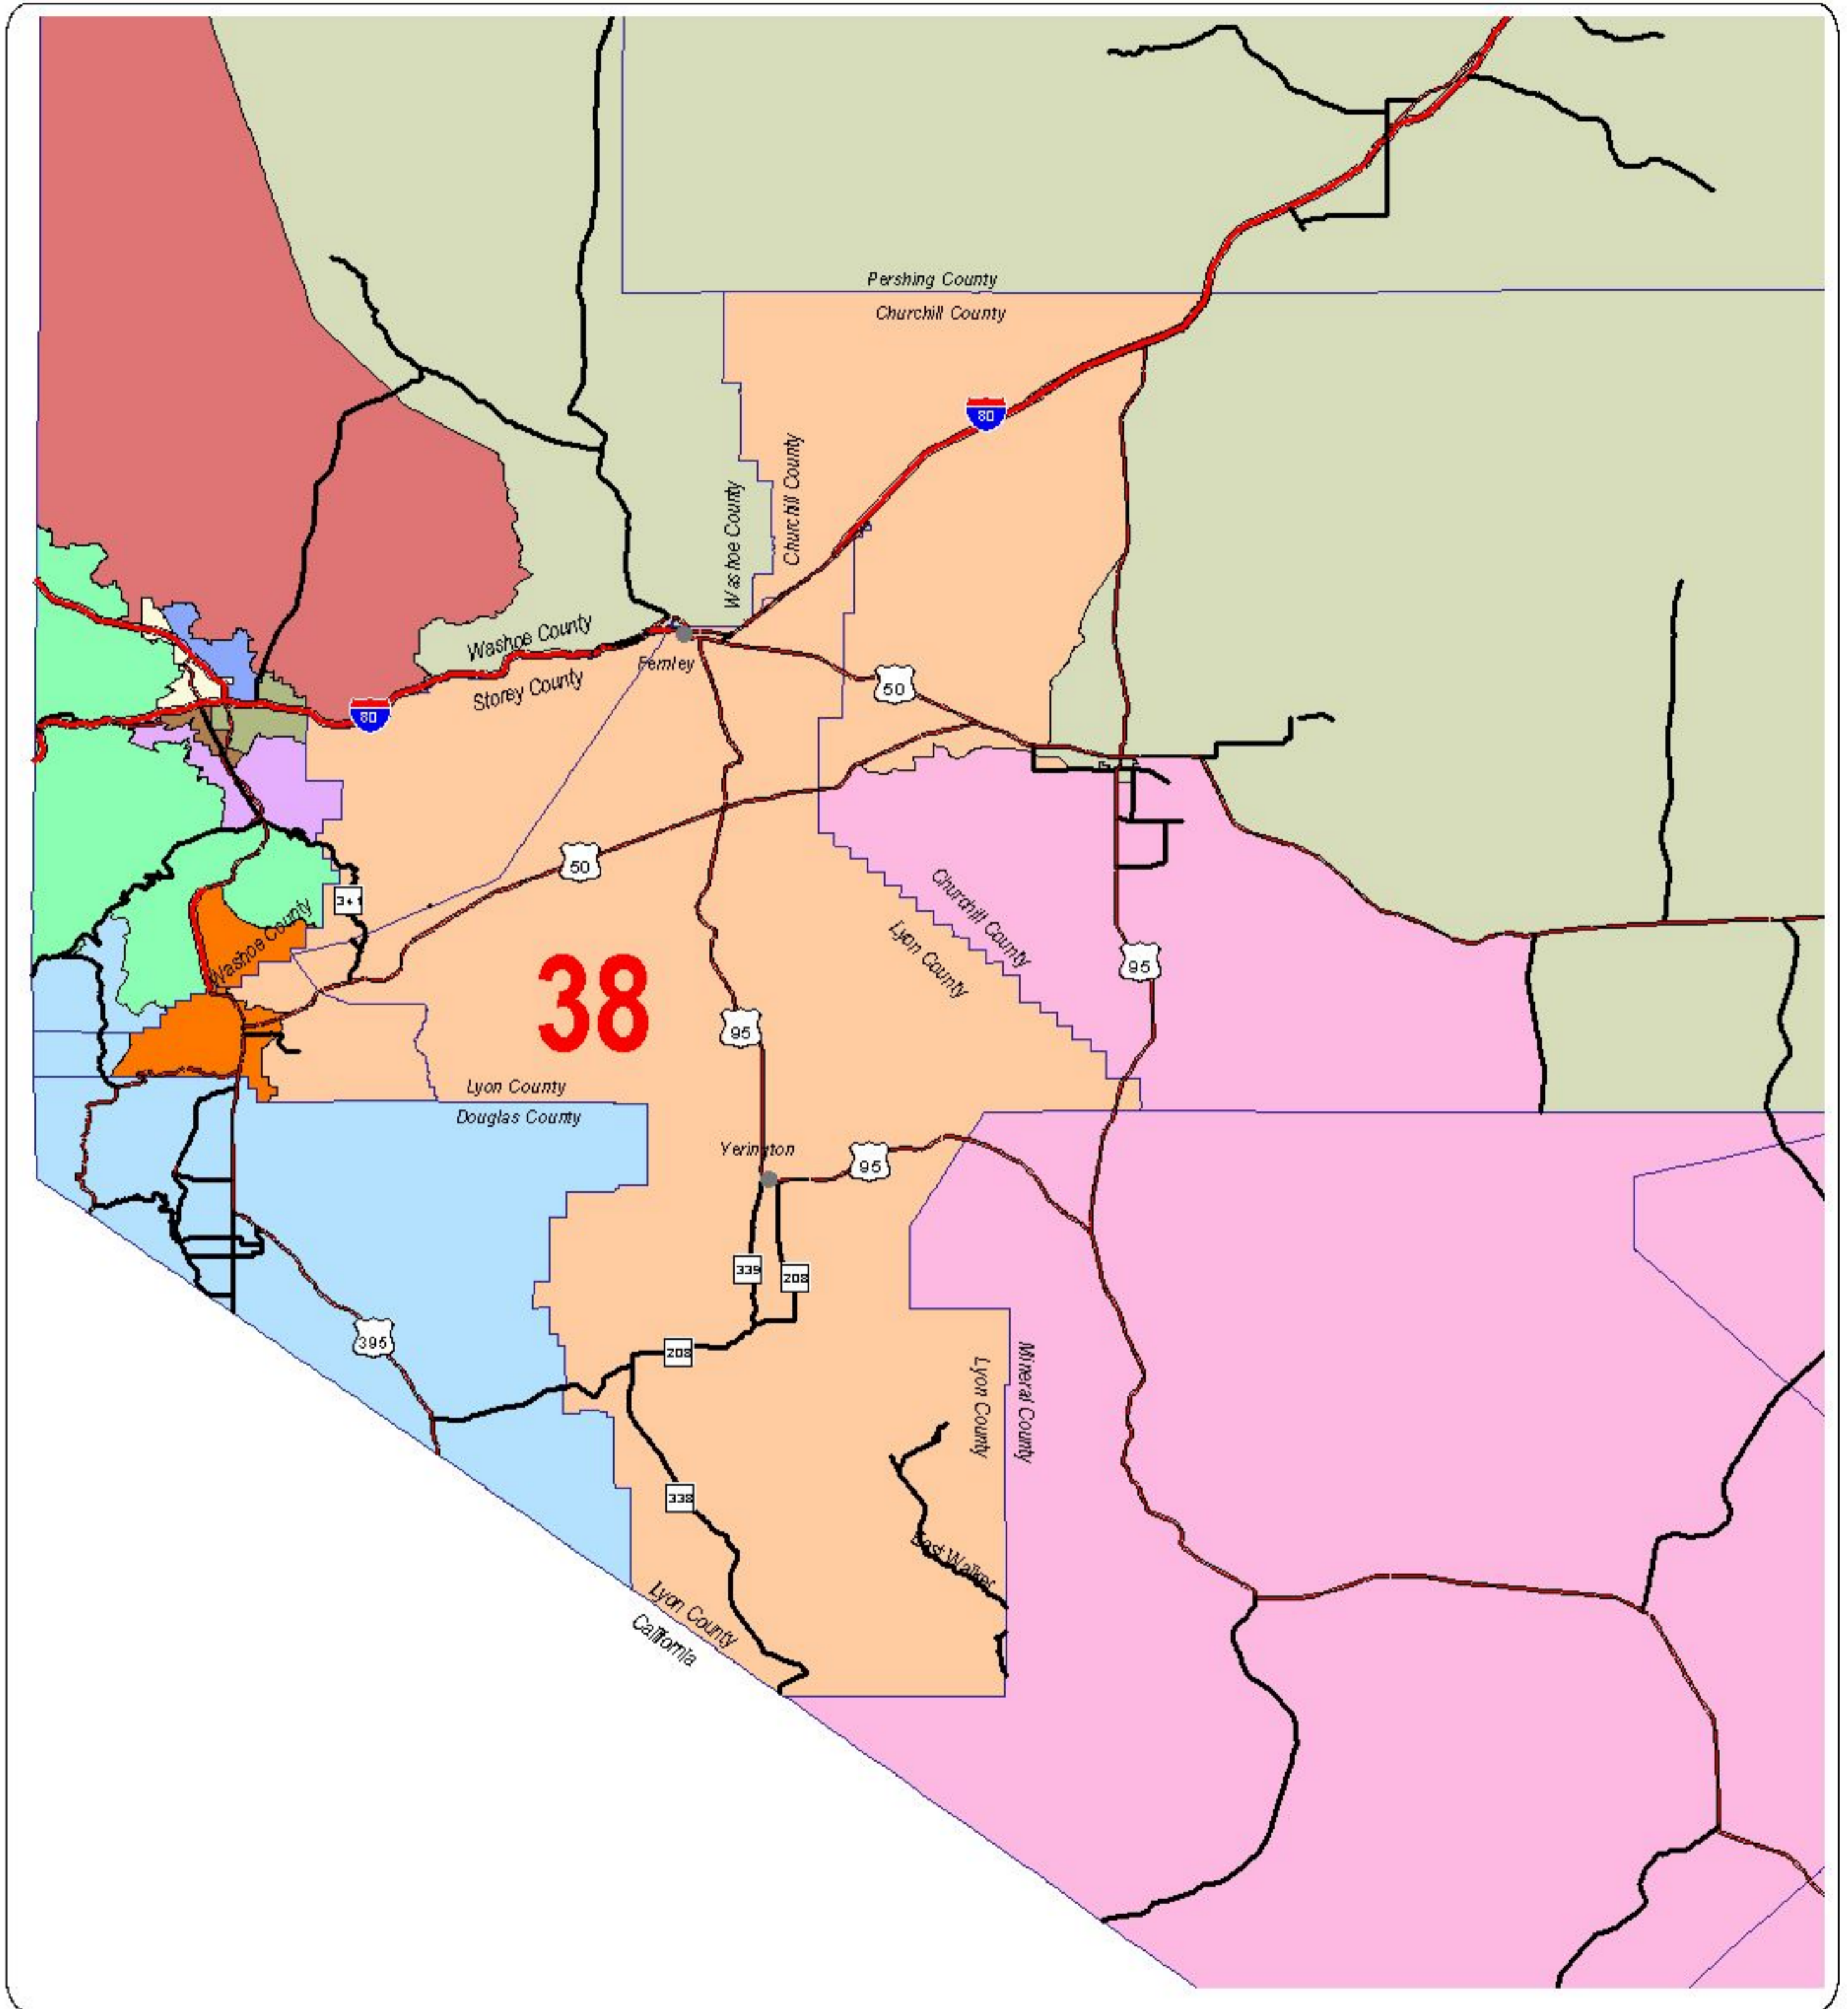

Nevada State Assembly District 38

Districts are effective on October 1, 2013.