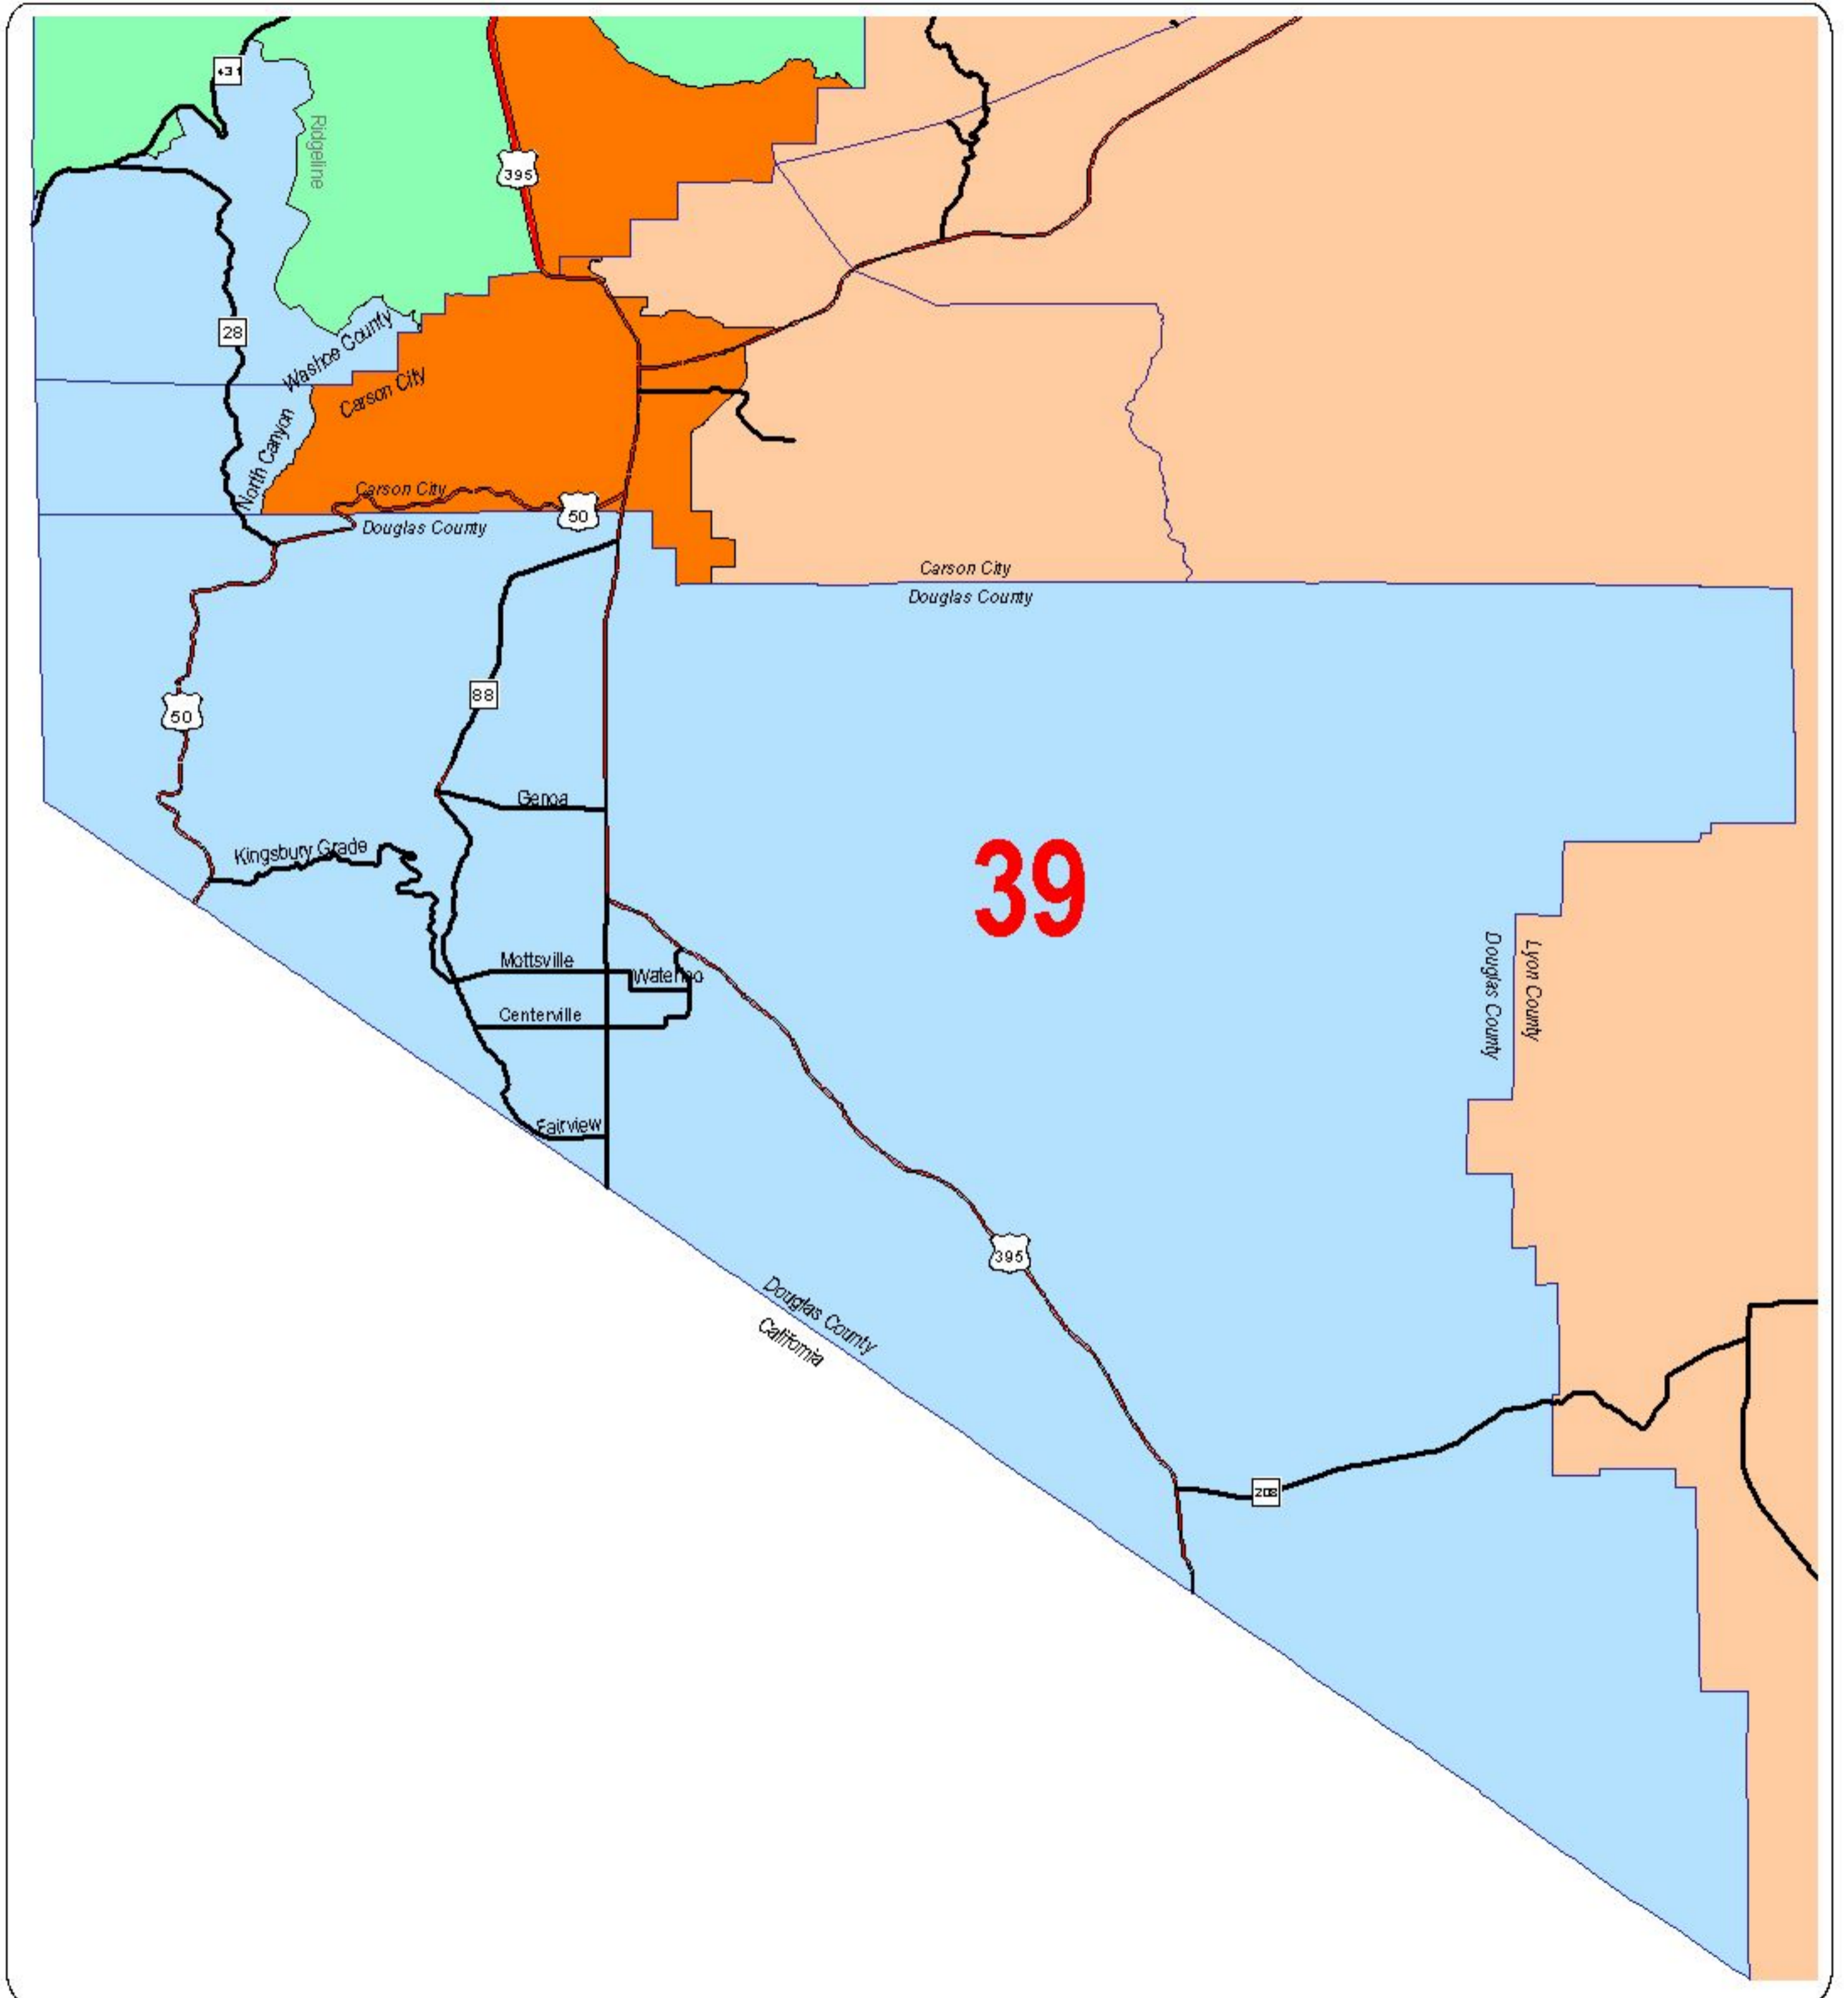

# Nevada State Assembly District 39

Districts are effective on October 1, 2013.