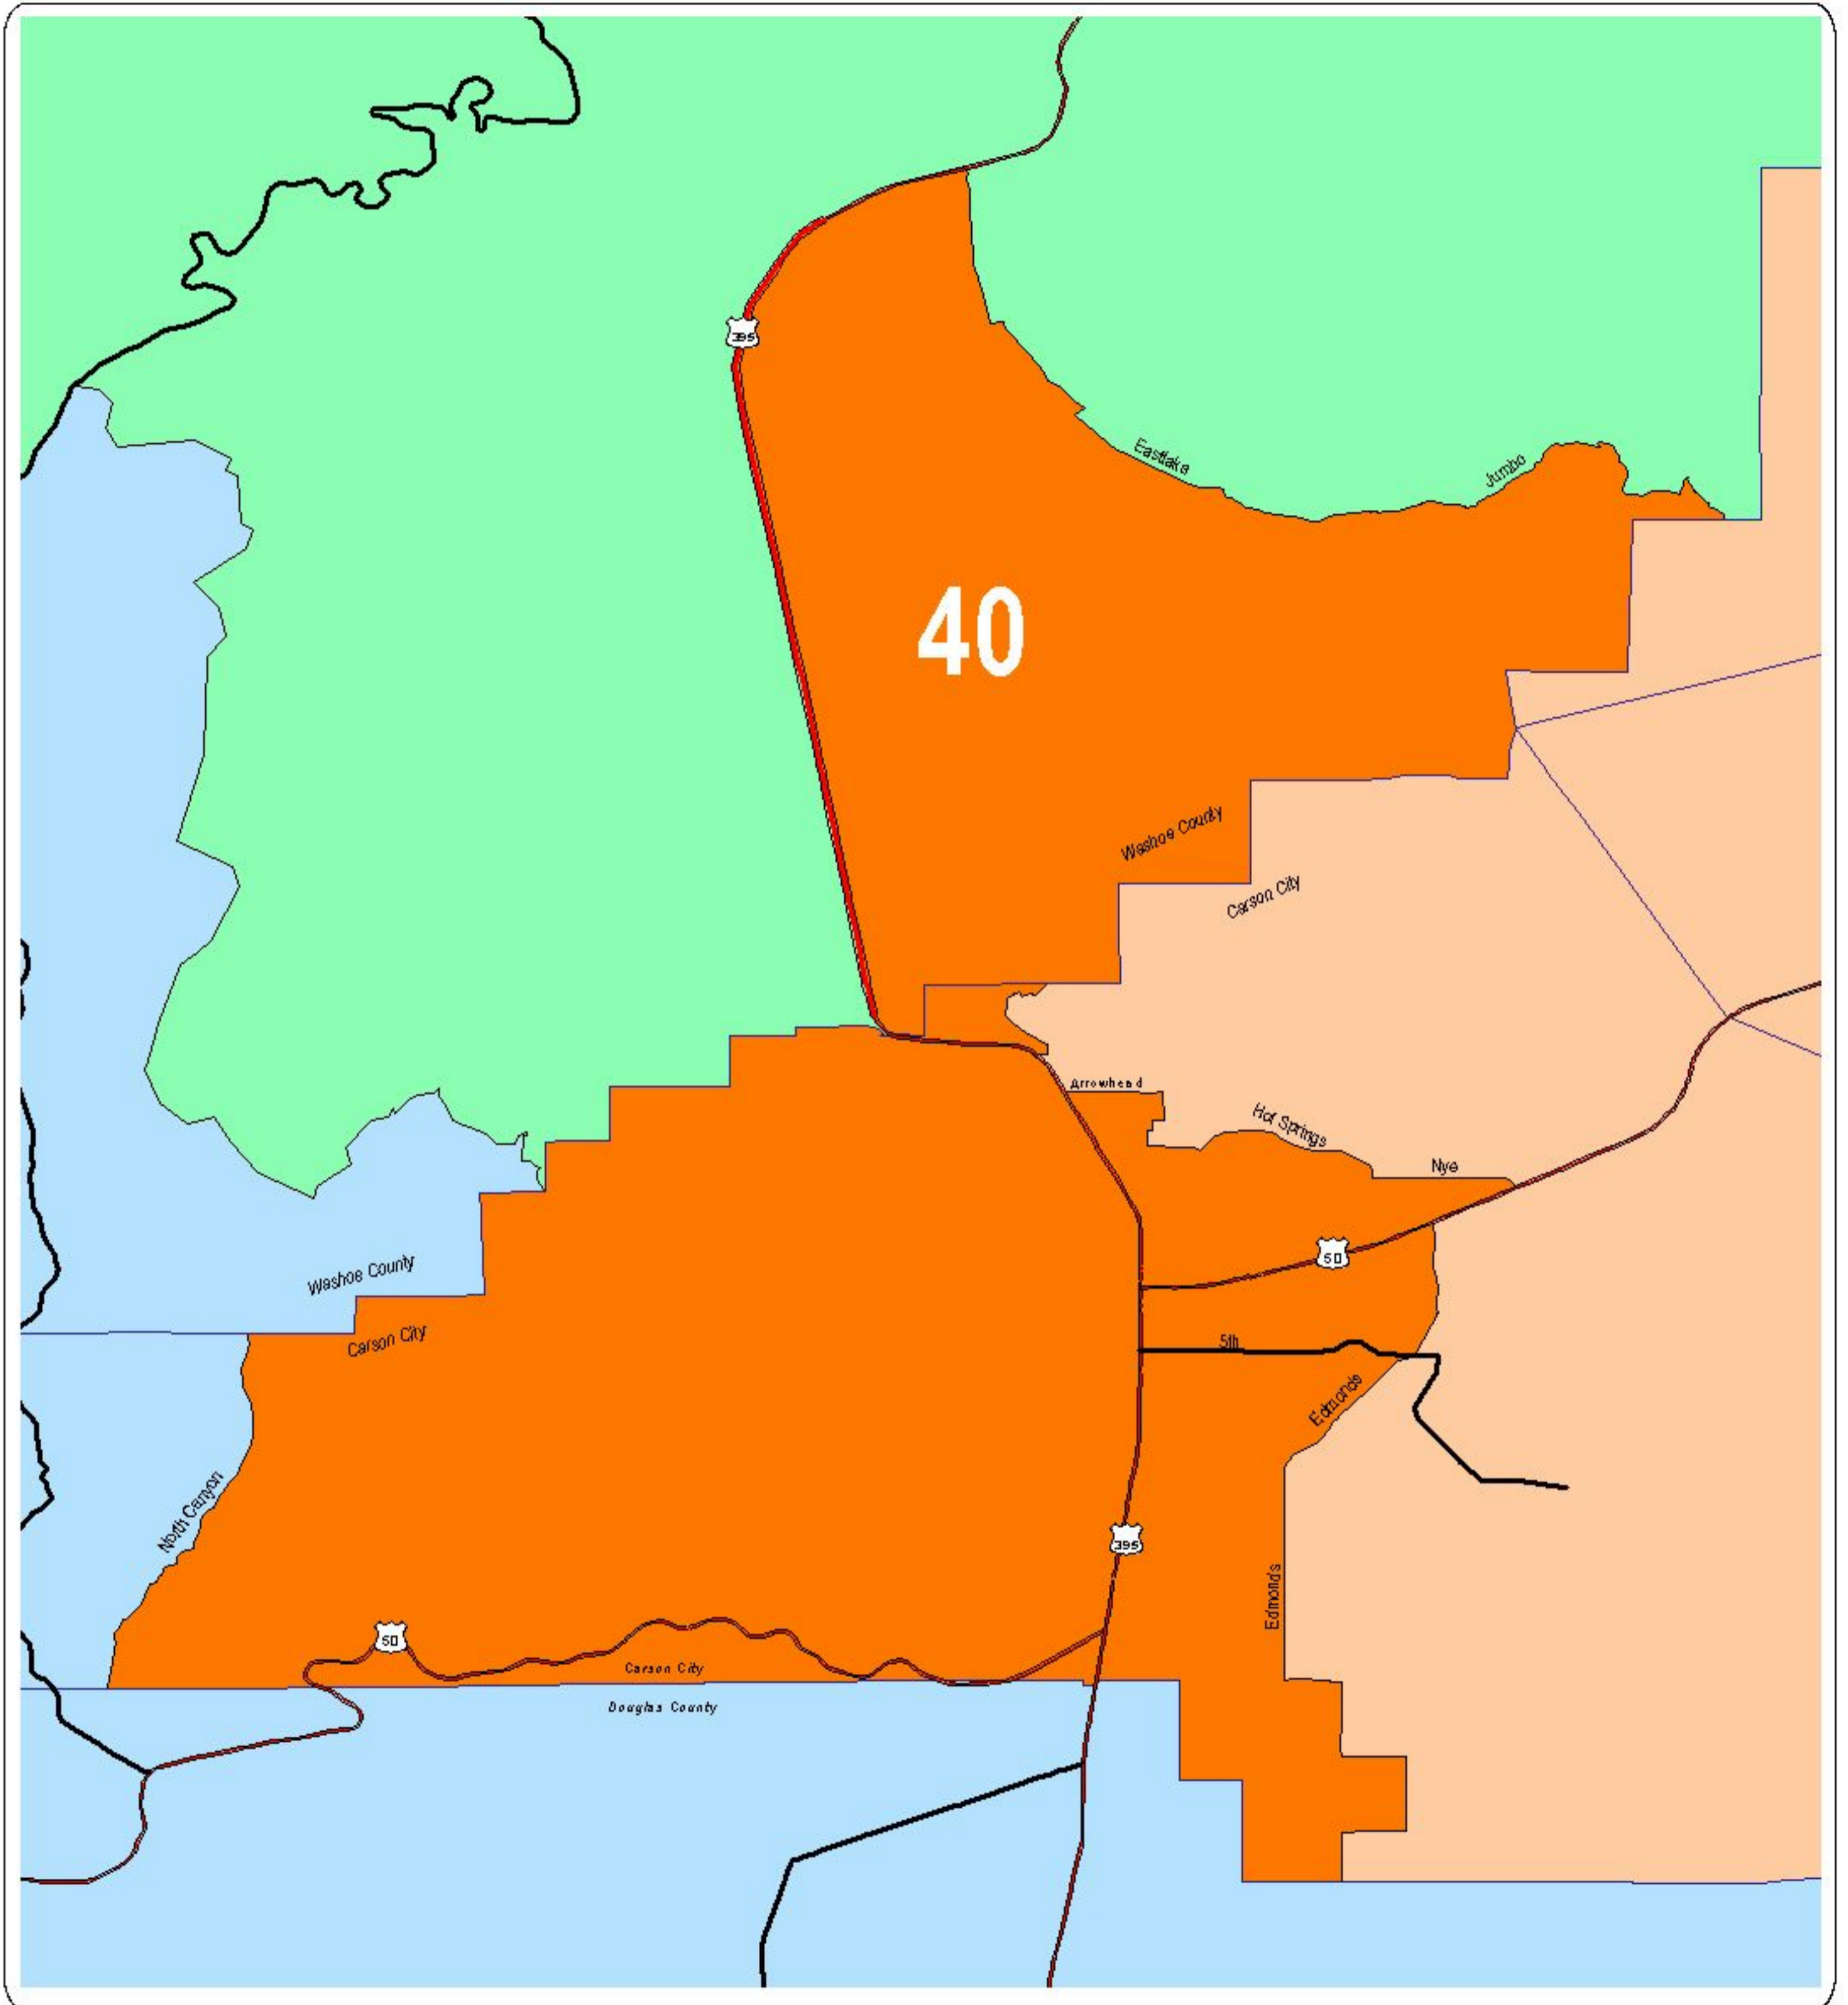

Nevada State Assembly District 40

Districts are effective on October 1, 2019.