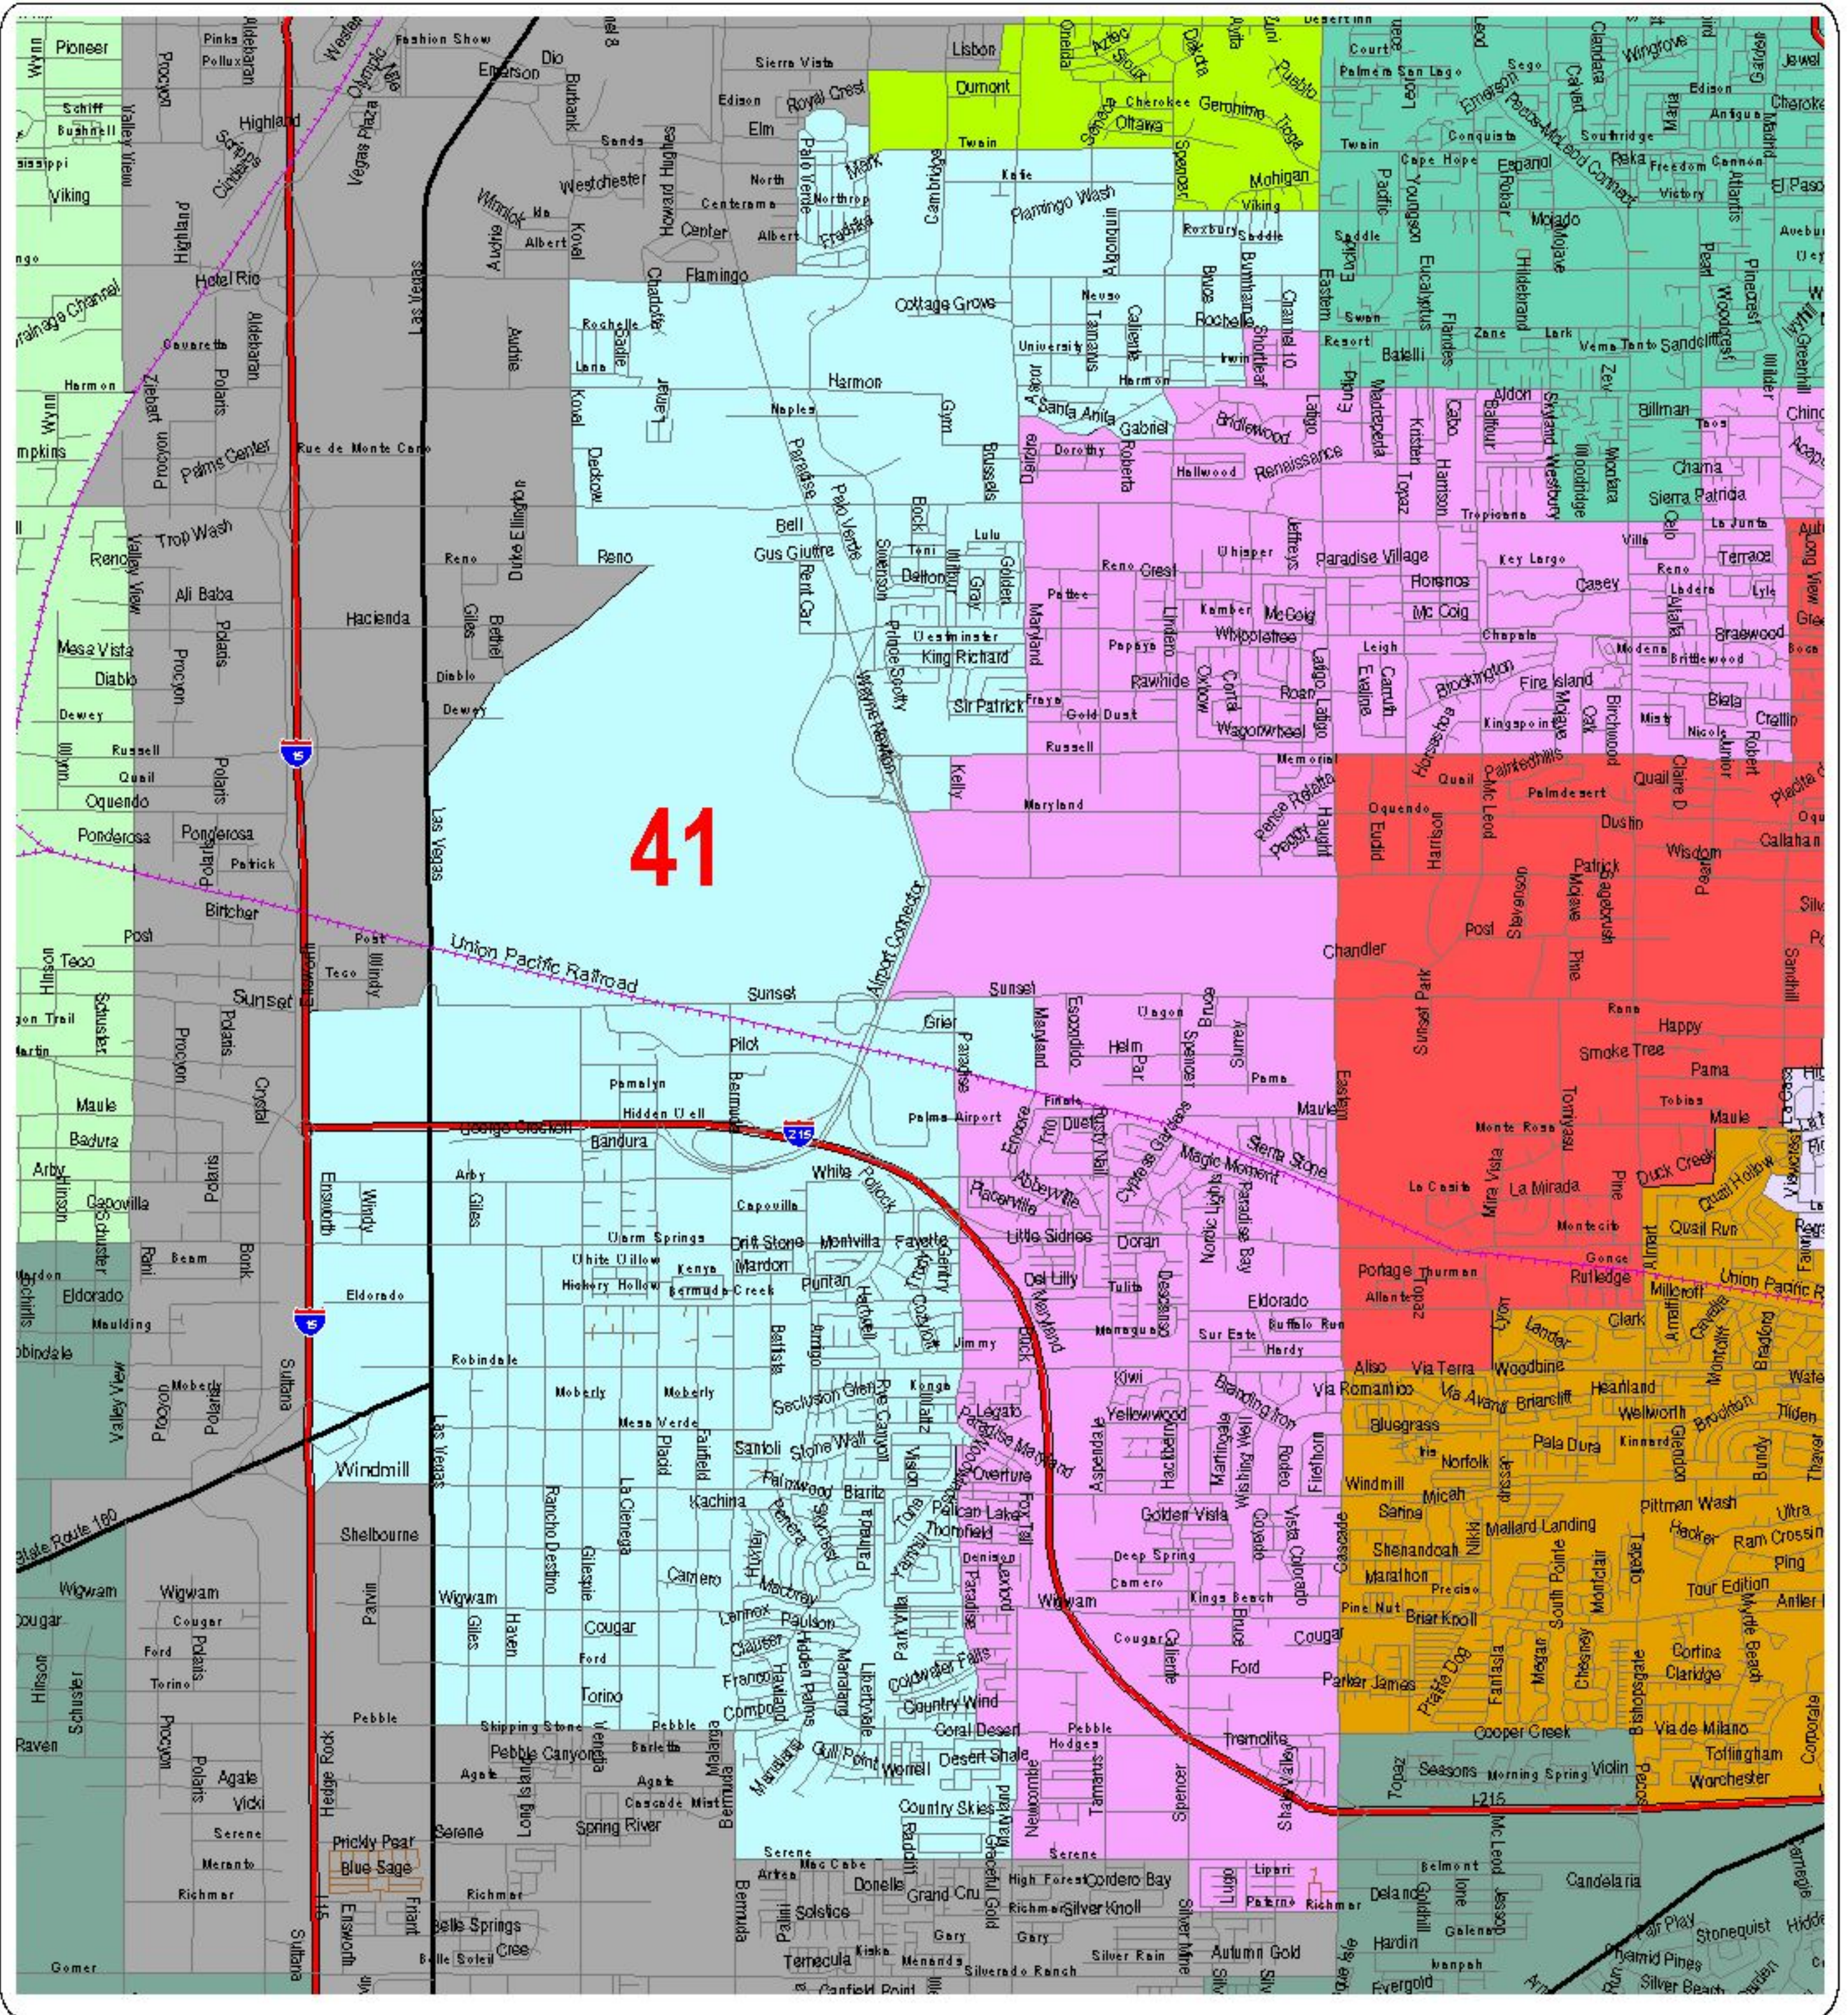

Nevada State Assembly District 41

Districts are effective on October 1, 2013.