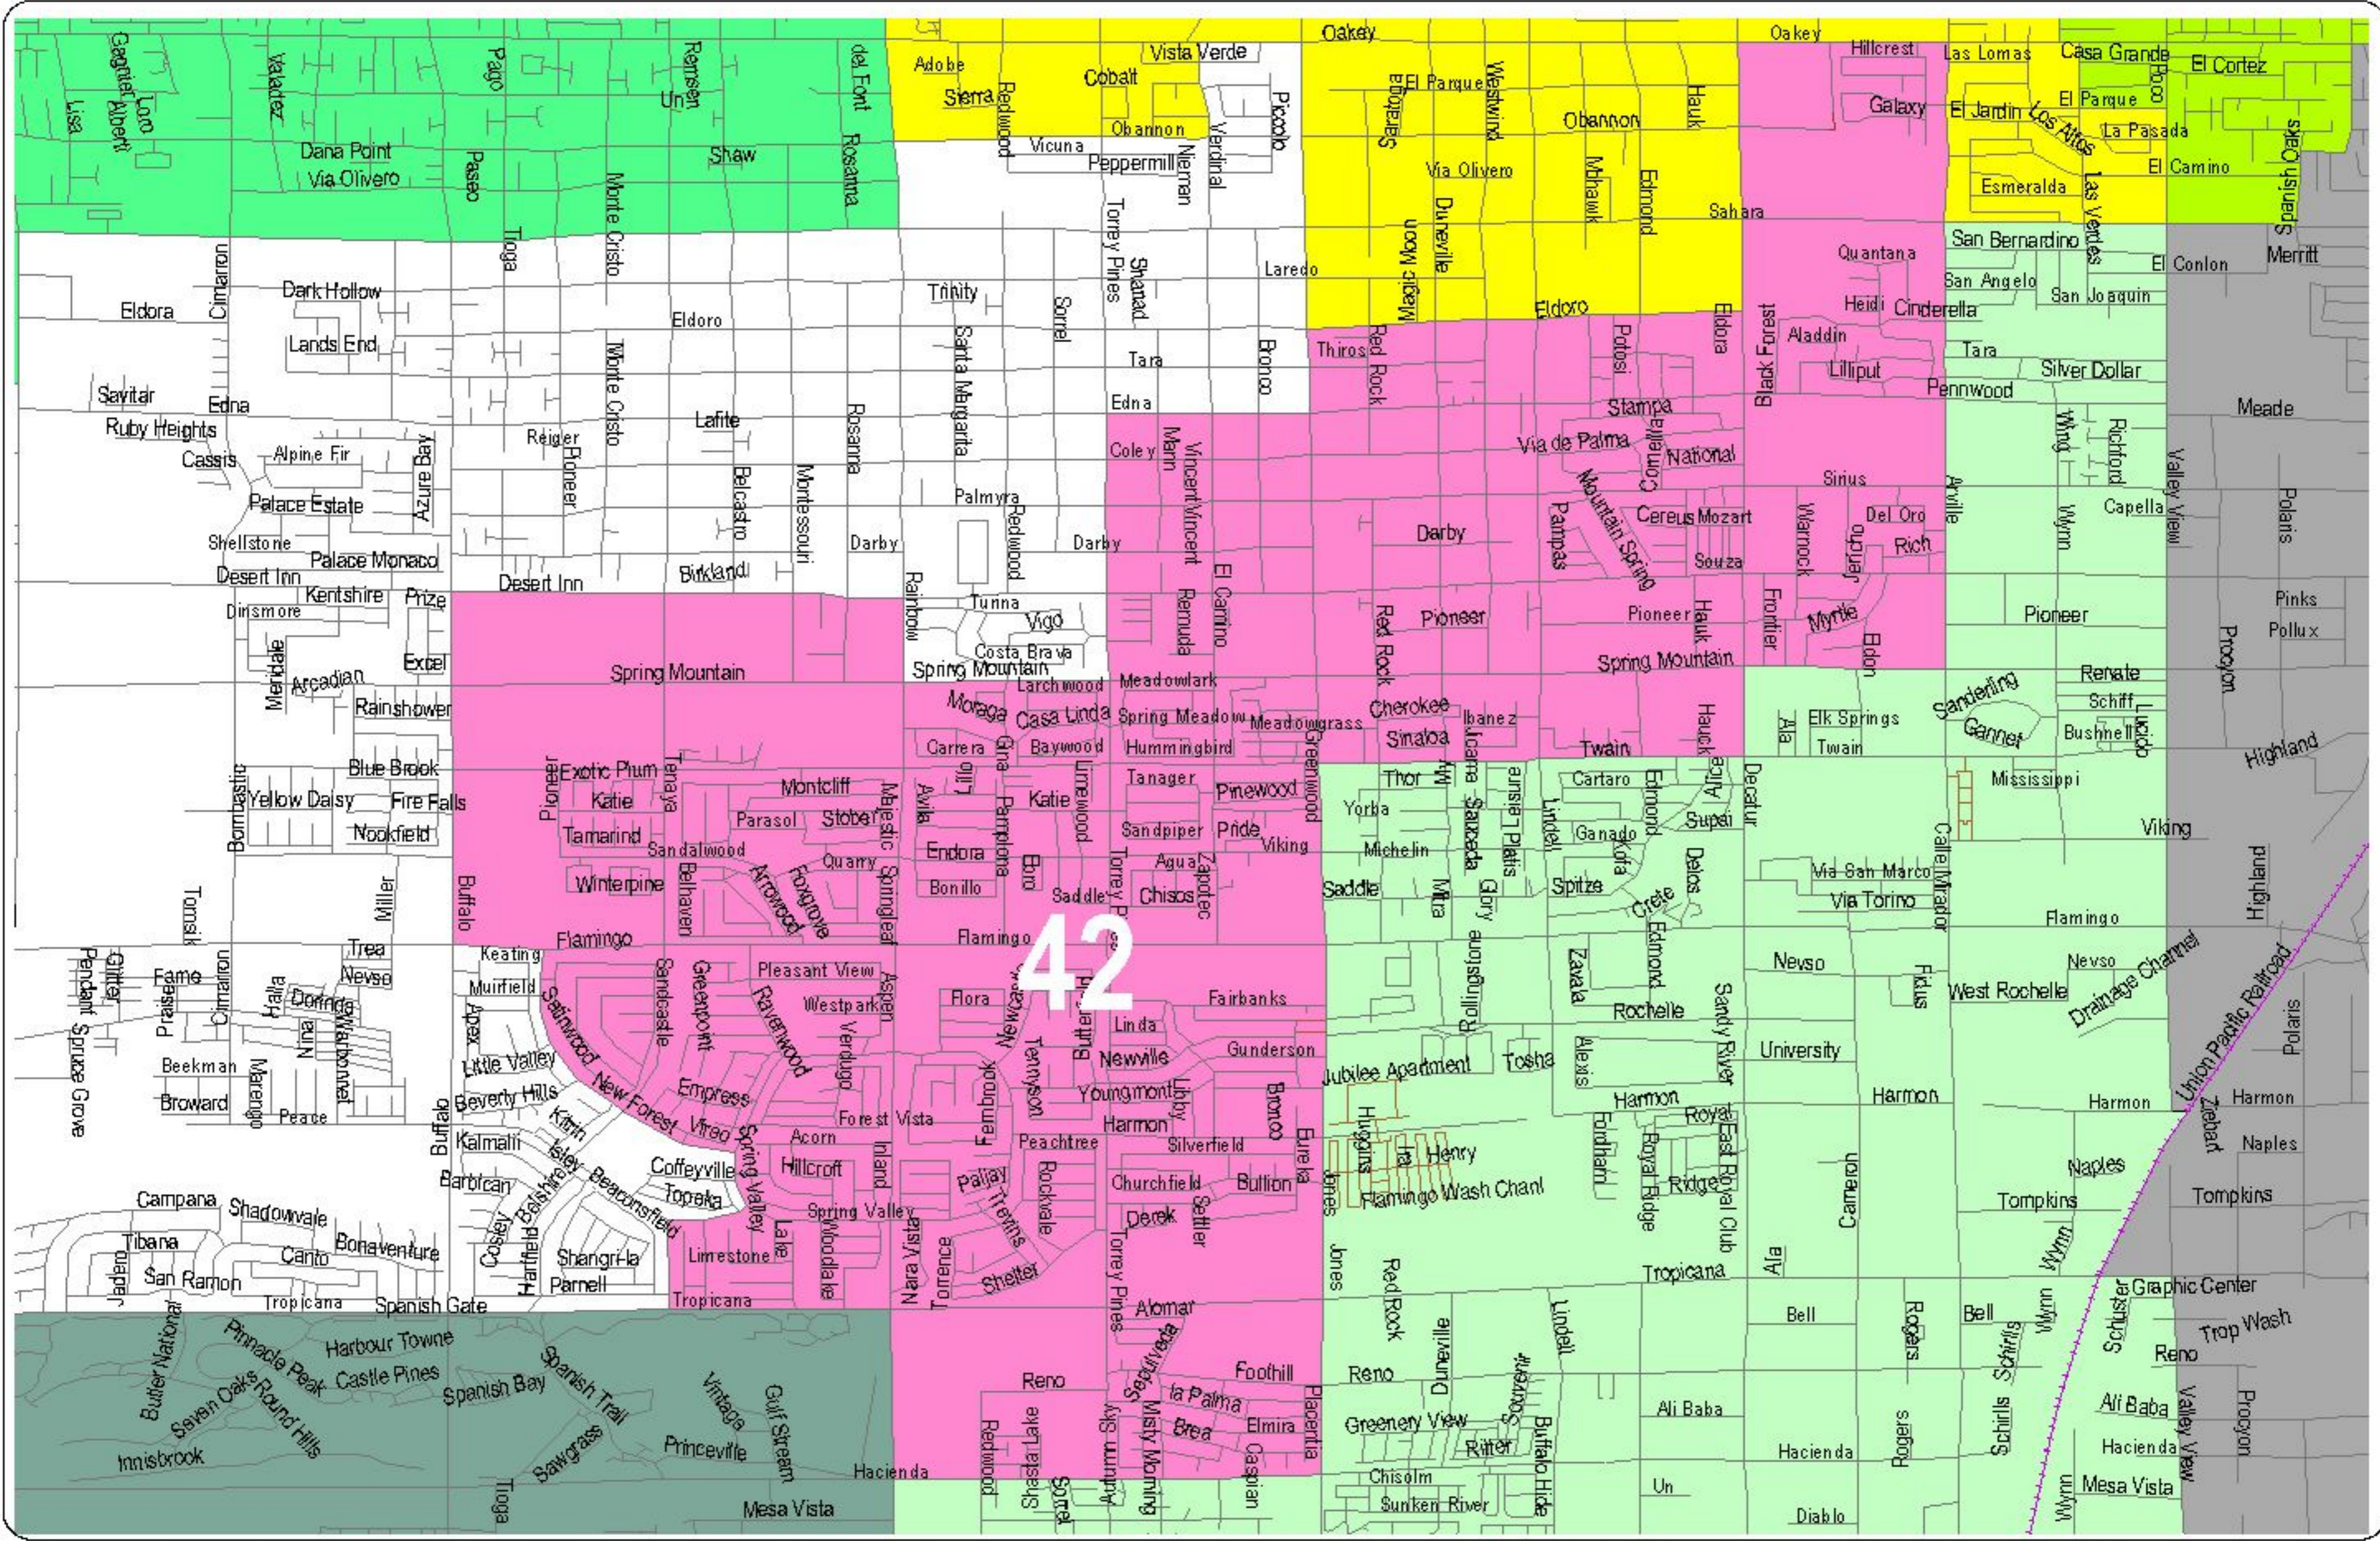

# Nevada State Assembly District 42

42

Districts are effective on October 1, 2013.