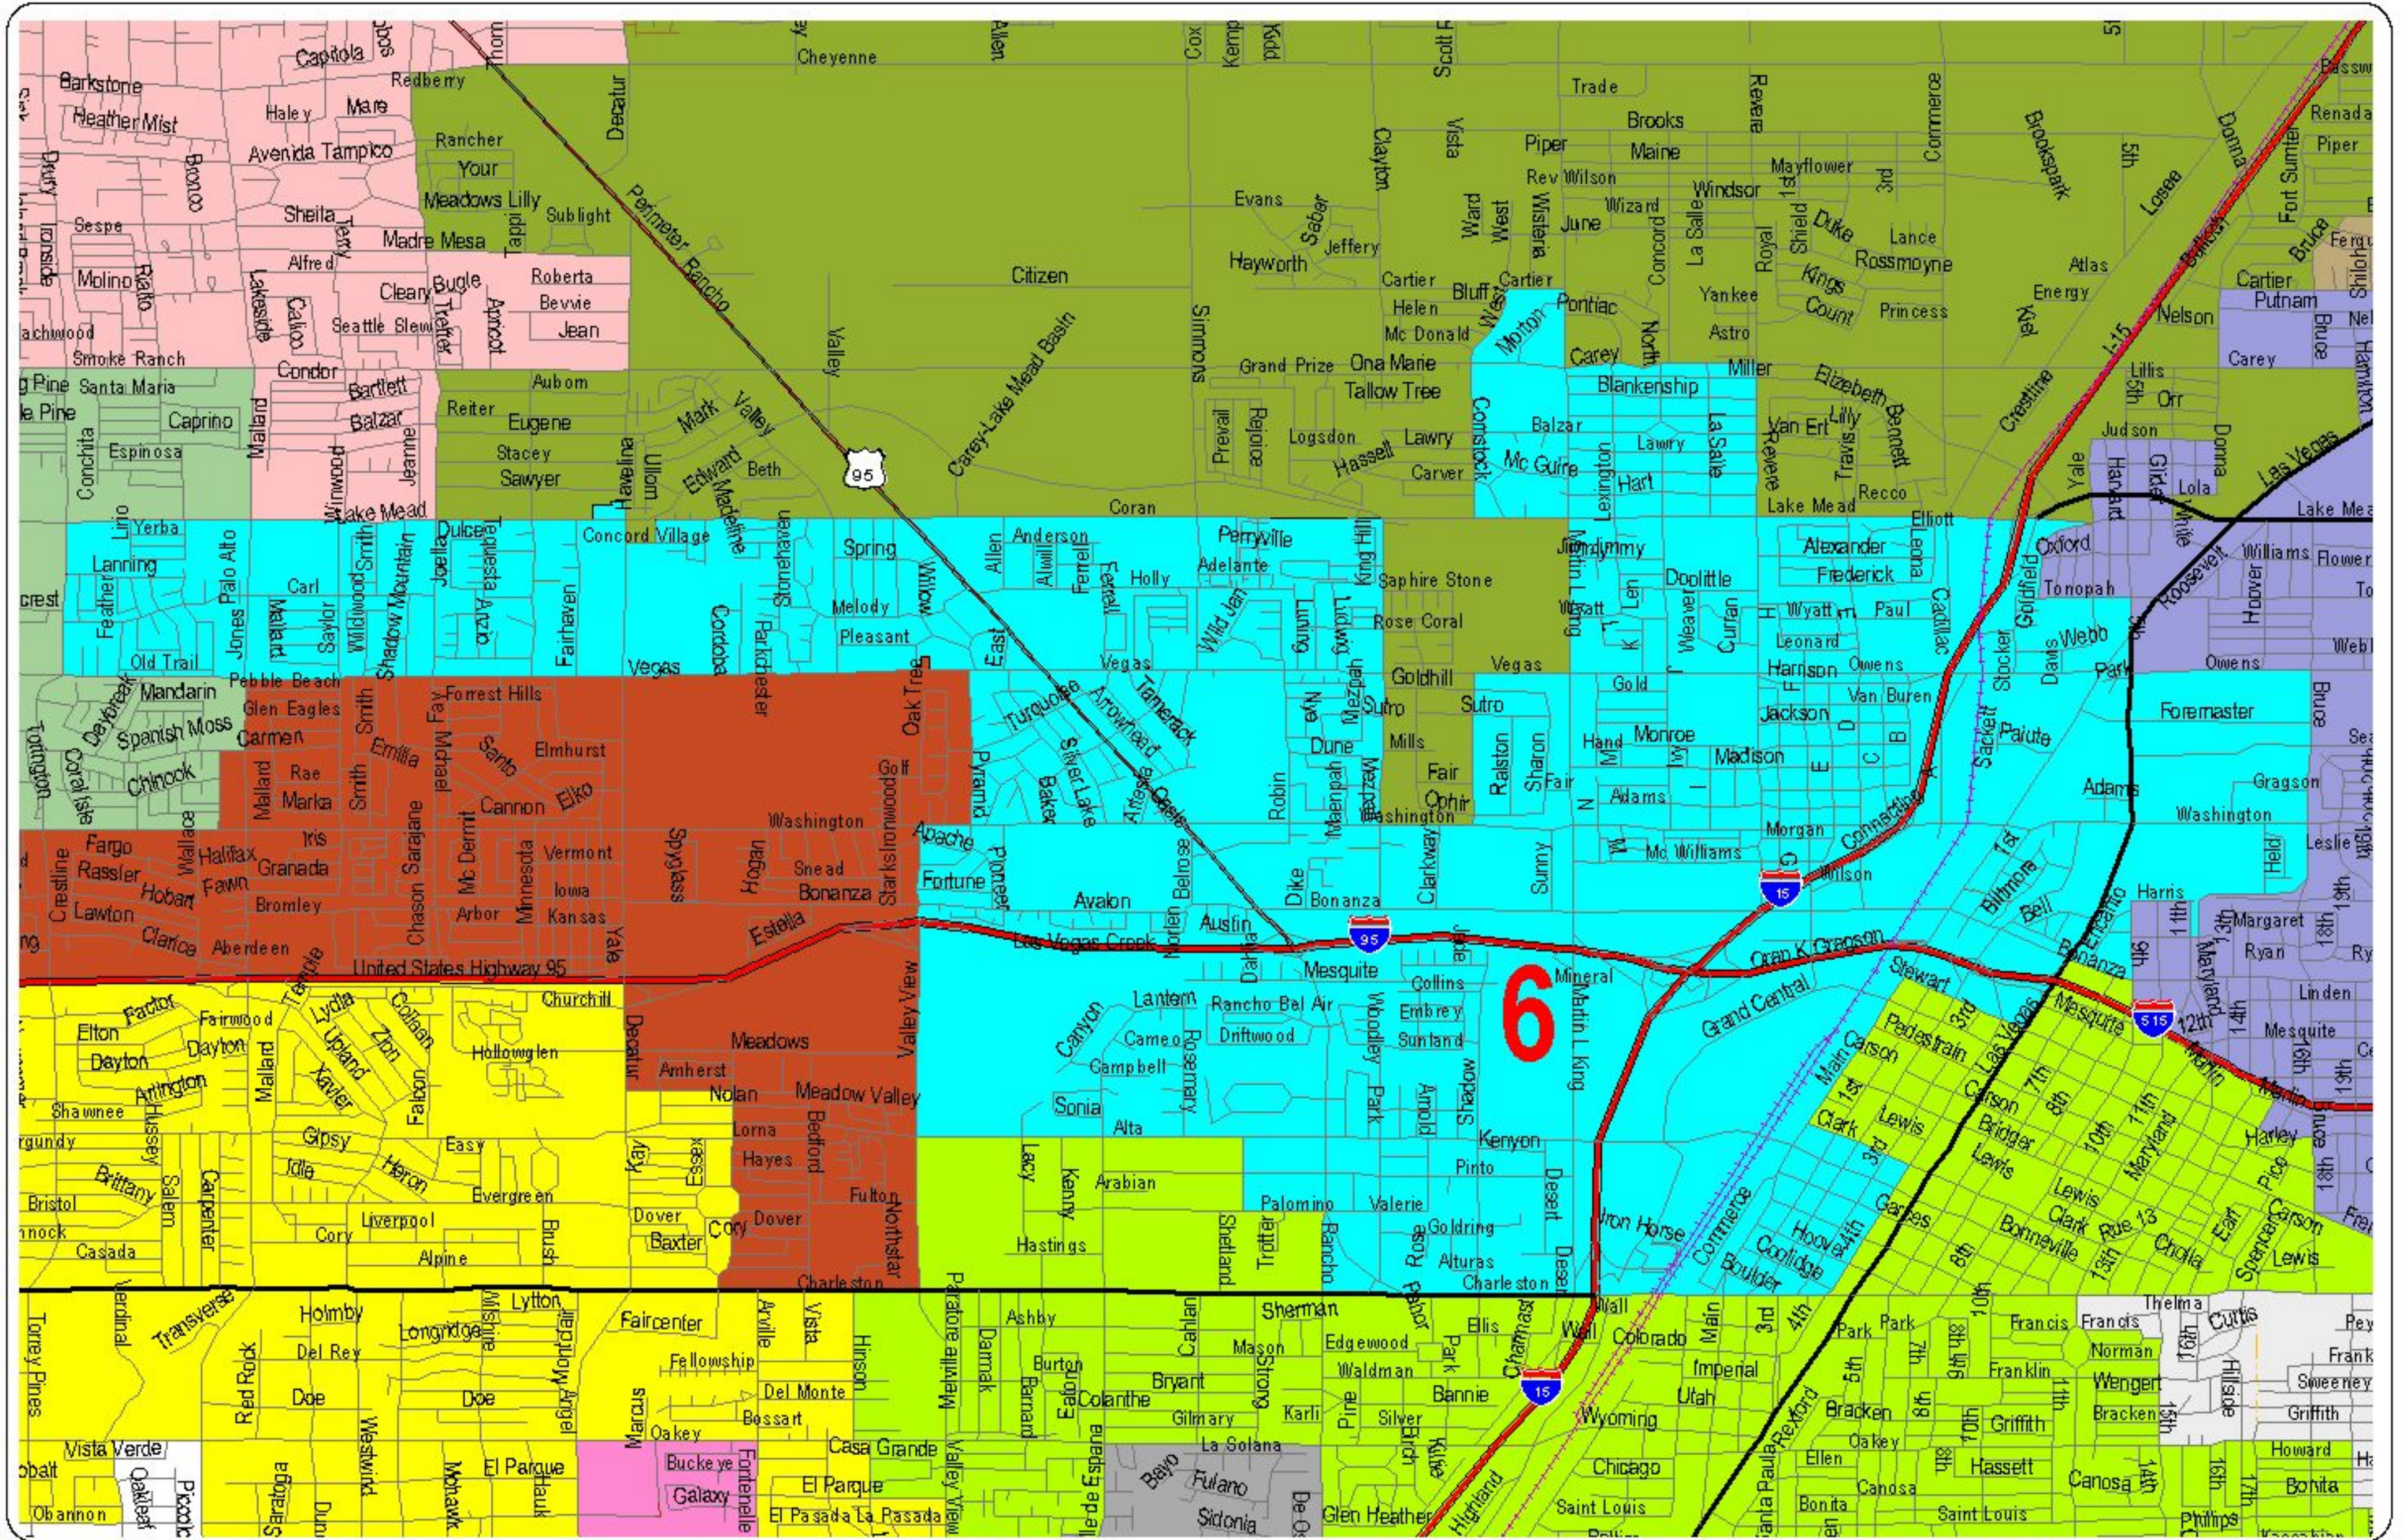

# Nevada State Assembly District 6

0 0.5 1 1.5 2 Miles