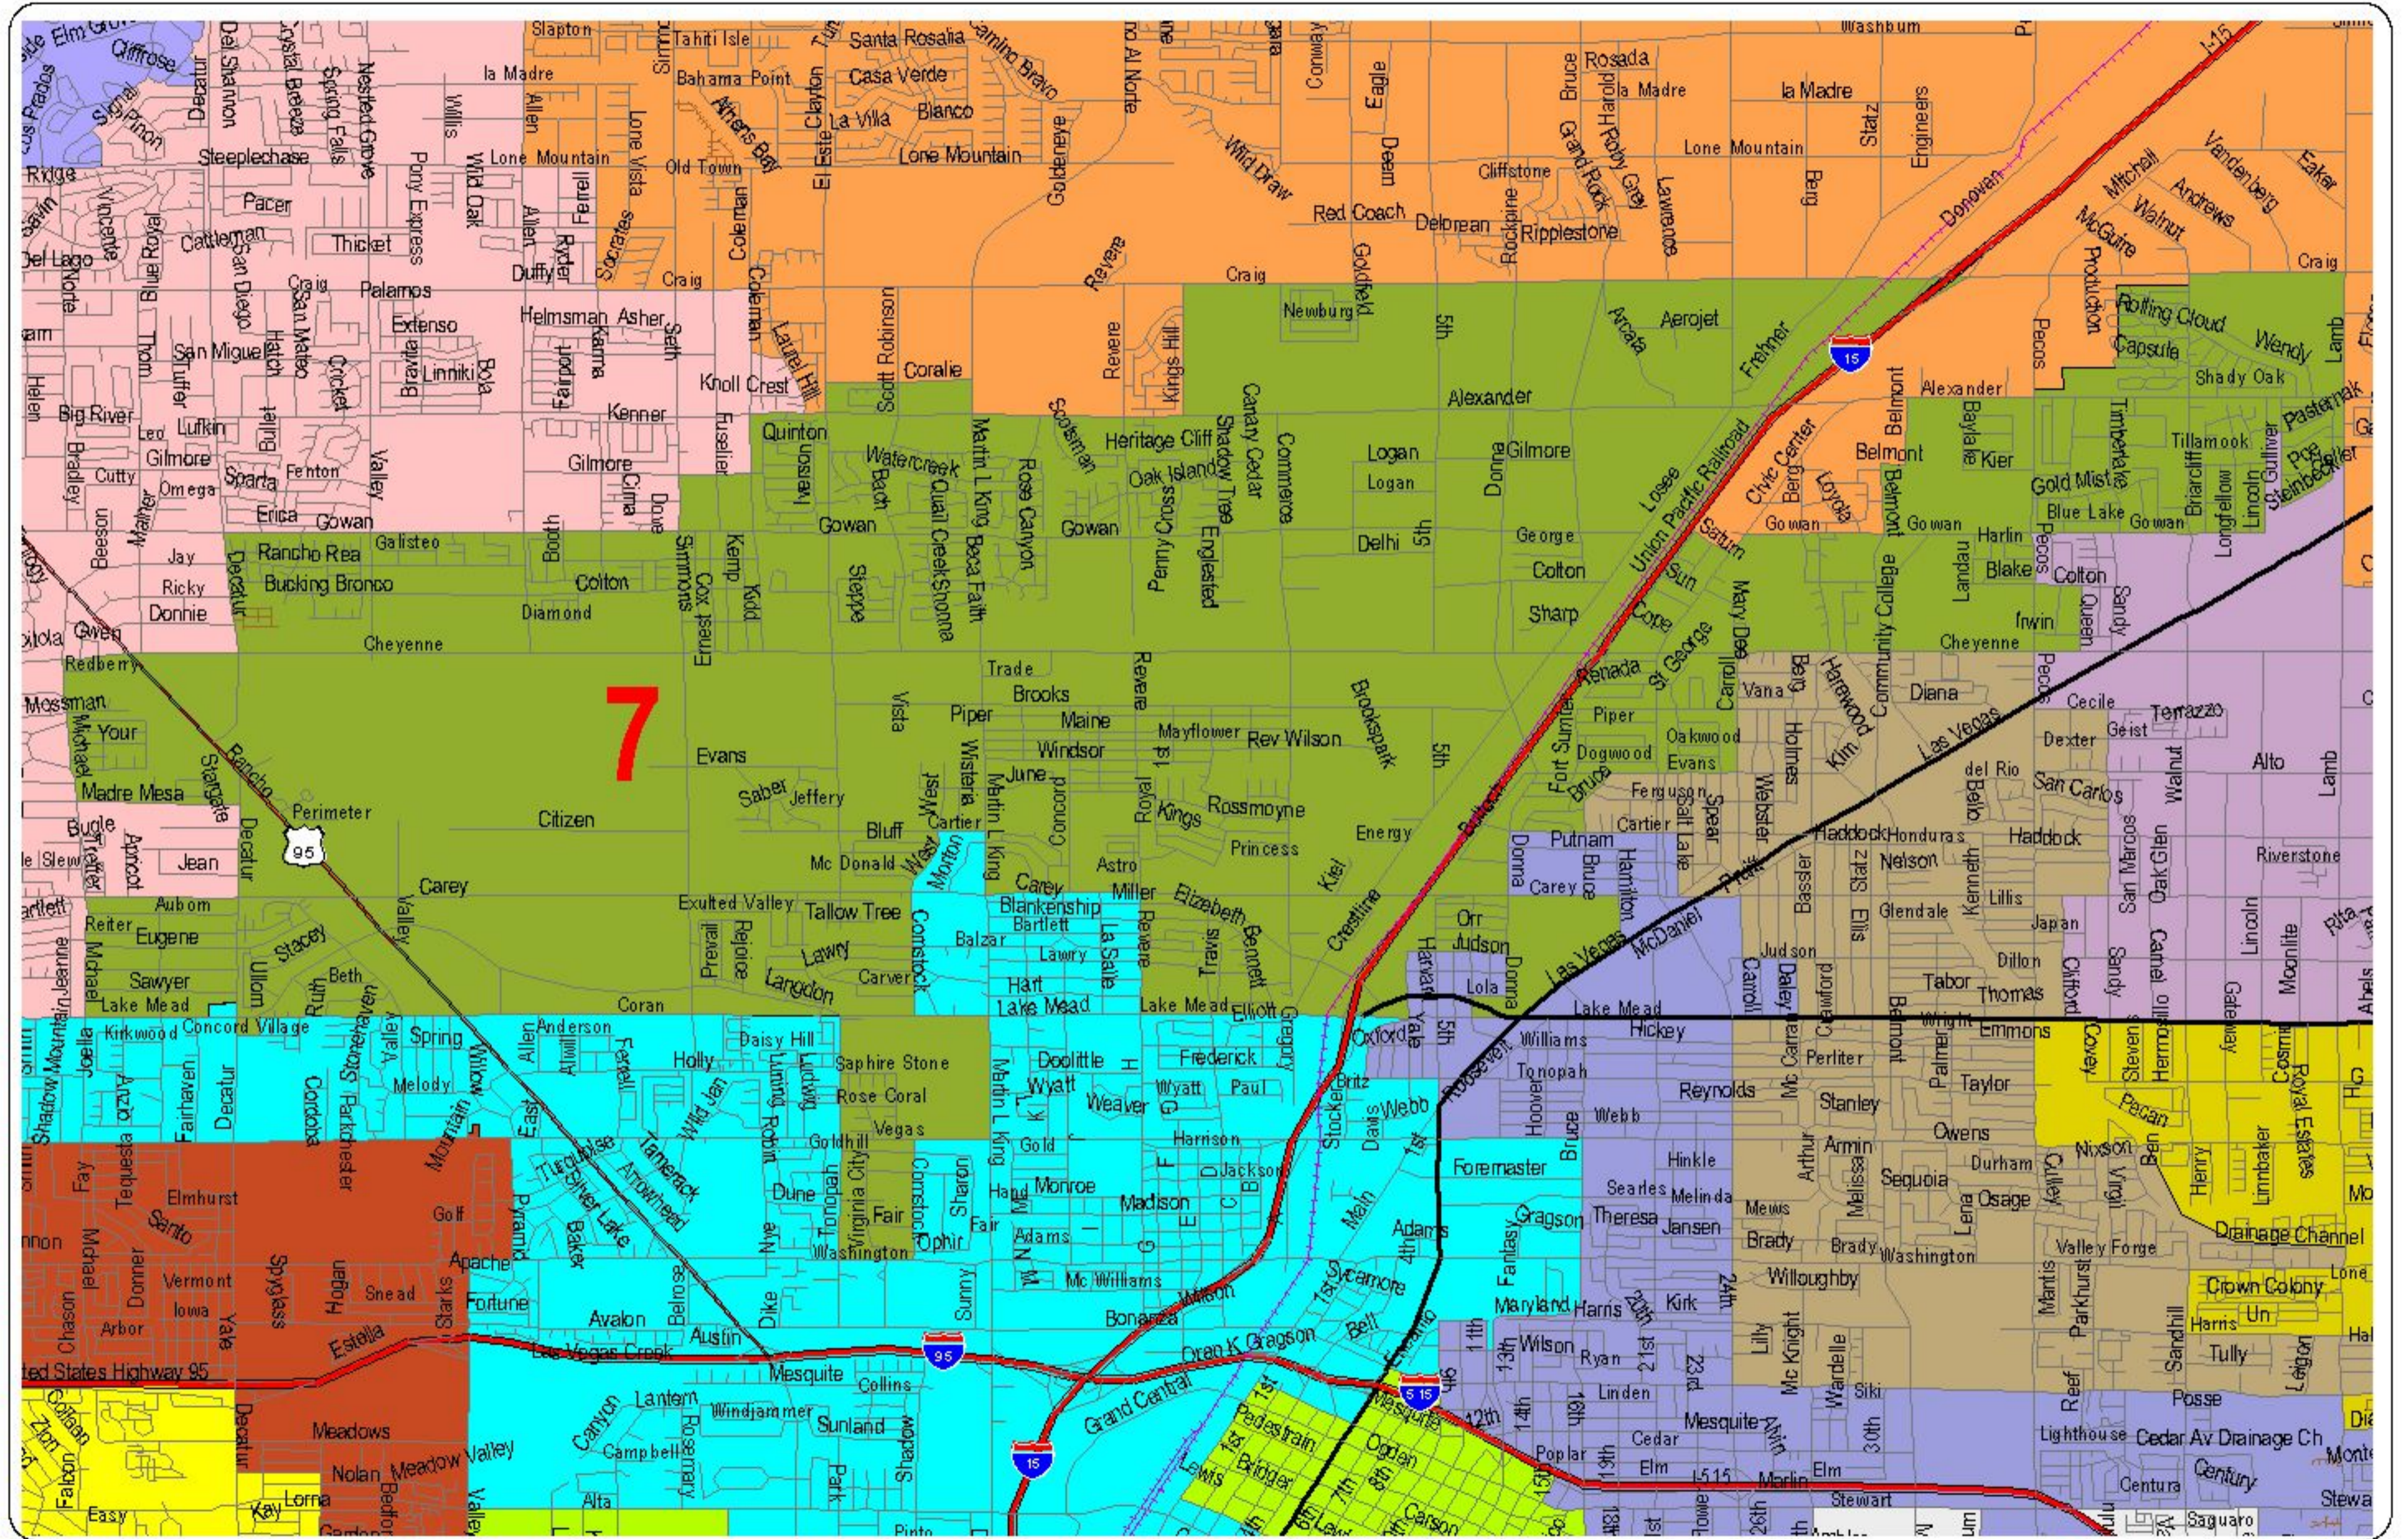

# Nevada State Assembly District 7

0 0.5 1 1.5 2 Miles

Districts are effective on October 1, 2023.