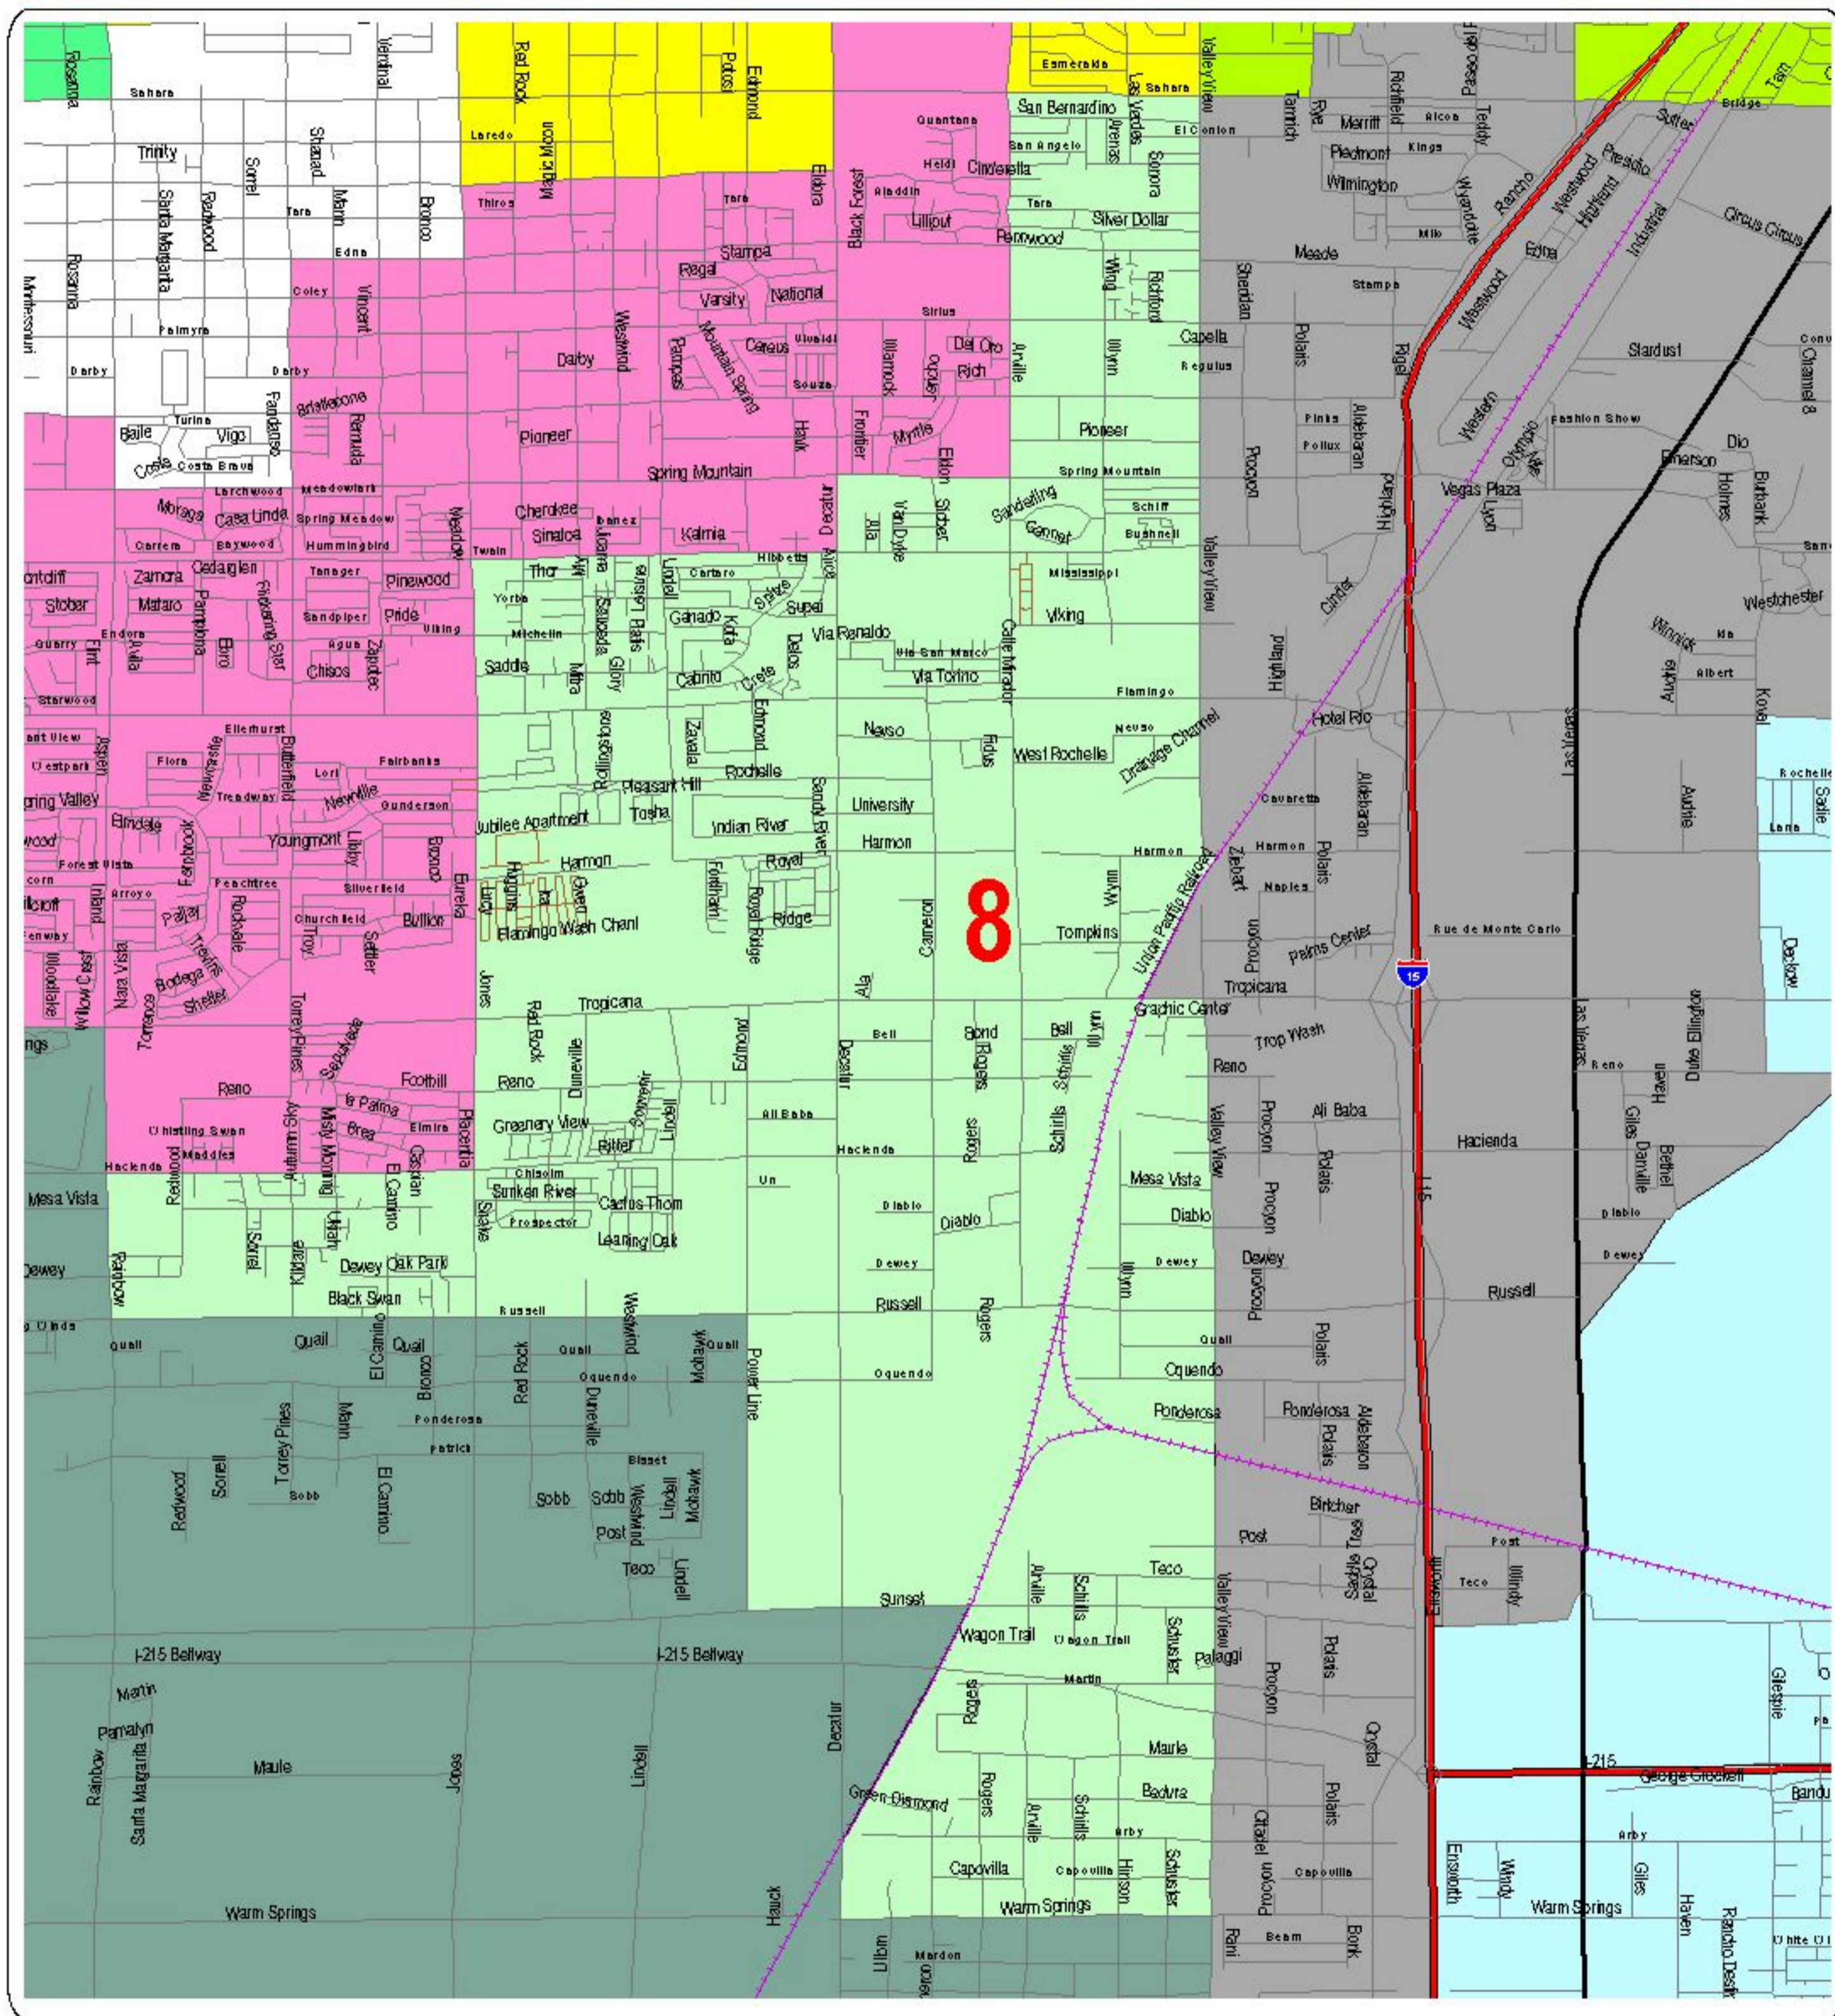

Nevada State Assembly District 8

0 0.5 1 1.5 2 Miles

Districts are effective on October 1, 2013.